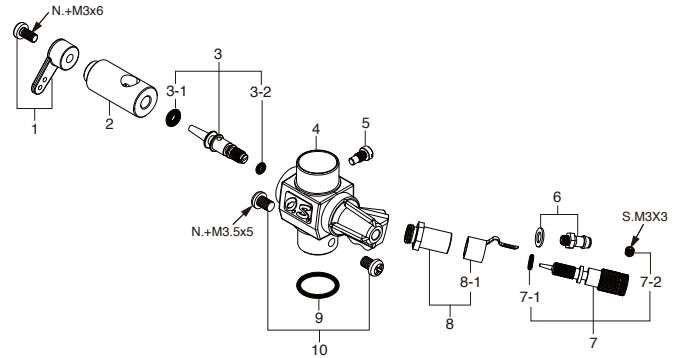

CAP SCREW SETS (10pcs./sets)

Code No.	Size	Pcs. used in an engine
79871020	M2.6x7	Cover Plate Retaining Screw (4pcs.)
79871140	M3x12	Cylinder Head Retaining Screw (4pcs.)

* Type of screw

C...Cap Screw M...Oval Fillister-Head Screw

F...Flat Head Screw N...Round Head Screw S...Set Screw

No.	Code No.	Description
1	22514000	Cylinder Head
2	22511420	Head Gasket
3	22513000	Cylinder & Piston Assembly
4	23916000	Piston Pin
5	24517000	Piston Pin Retainer (2pcs.)
6	23105000	Connecting Rod
7	22582000	Carburetor Complete (Type 21L)
8	23210007	Propeller Nut
9	23009006	Propeller Washer
10	23108000	Drive Hub
11	22620003	Thrust Washer
12	22831000	Crankshaft Ball Bearing (F)
13	22511000	Crankcase
14	22630002	Crankshaft Ball Bearing (R)
15	22512000	Crankshaft
16	23107100	Cover Gasket
17	23107000	Cover Plate
	71608001	Glow Plug No.8
	72200080	Needle Valve Extension Cable Set
	23125000	E-3080 Silencer Assembly
	23125540	"O" Ring
	23125530	Assembly Screw
	22681957	Pressure Nipple (No.7)
	79871280	Silencer Retaining Screw (C.M3x28 10pcs.)

No.	Code No.	Description
1	22081408	Throttle Lever Assembly
2	22582200	Carburetor Rotor
3	29181620	Mixture Control Valve Assembly
3-1	46066319	"O" Ring (L) (2pcs.)
3-2	22781800	"O" Ring (S) (2pcs.)
4	22582100	Carburetor Body
5	45581820	Roter Guide Screw
6	22681953	Fuel Inlet (No.1)
7	44281970	Needle Assembly
7-1	24981837	"O" Ring (2pcs.)
7-2	26381501	Set Screw
8	27381940	Needle-valve Holder Assembly
8-1	26711305	Ratchet Spring
9	22615000	Carburetor Rubber Gasket
10	23081706	Carburetor Retaining Screw