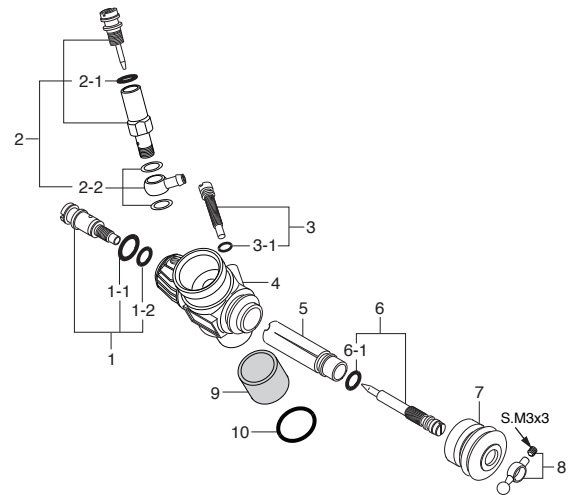

MAX-21™(T-Maxx)

(12240)

TYPE 11K

(21982000)

* Type of screw

C...Cap Screw M...Oval Fillister-Head Screw

F...Flat Head Screw N...Round Head Screw S...Set Screw

No.	Code No.	Description
1	79871160	Cylinder Head Retaining Screw (10pcs.)
2	21914200	Heatsink Head
3	21921400	Head Gasket (1pc.)
4	21913300	Cylinder & Piston Assembly
5	23906000	Piston Pin
6	21817000	Piston Pin Retainer (2pcs.)
7	21915000	Connecting Rod
8	21982000	Carburetor Complete (Type 11K)
9	25381701	Carburetor Retainer
10	23731000	Crankshaft Ball Bearing (Front)
11	21921000	Crankcase
12	21931000	Crankshaft Ball Bearing (Rear)
13	21912000	Crankshaft
14	21922000	Starting Shaft
15	21921800	Cover Gasket
16	21911800	Rear Adaptor
17	79860070	Rear Adaptor Retaining Screw (10pcs.)
	71653000	Glow Plug LC3
	21427200	Exhaust Seal Ring (2pcs.)
	72103800	Exhaust Manifold M1020
	72106172	Manifold Spring (2pcs.)

No.	Code No.	Description
1	21982600	Mixture Control Valve Assembly
1-1	27881820	"O" Ring (L) (2pcs.)
1-2	22781800	"O" Ring (S) (2pcs.)
2	21285901	Needle Valve Assembly
2-1	27881820	"O" Ring (2pcs.)
2-2	21881950	No.14 Universal Nipple Assembly
3	21982620	Throttle Stop Screw
3-1	22781800	"O" Ring (S) (2pcs.)
4	21982100	Carburetor Body (w/Thermo Insulator)
5	21982200	Slide Valve
6	21982540	Metering Needle Assembly
6-1	22781800	"O" Ring (S) (2pcs.)
7	21982520	Dust Cover
8	23818430	Ball Link No.5
9	21982900	Thermo Insulator
10	22615000	Carburetor Rubber Gasket