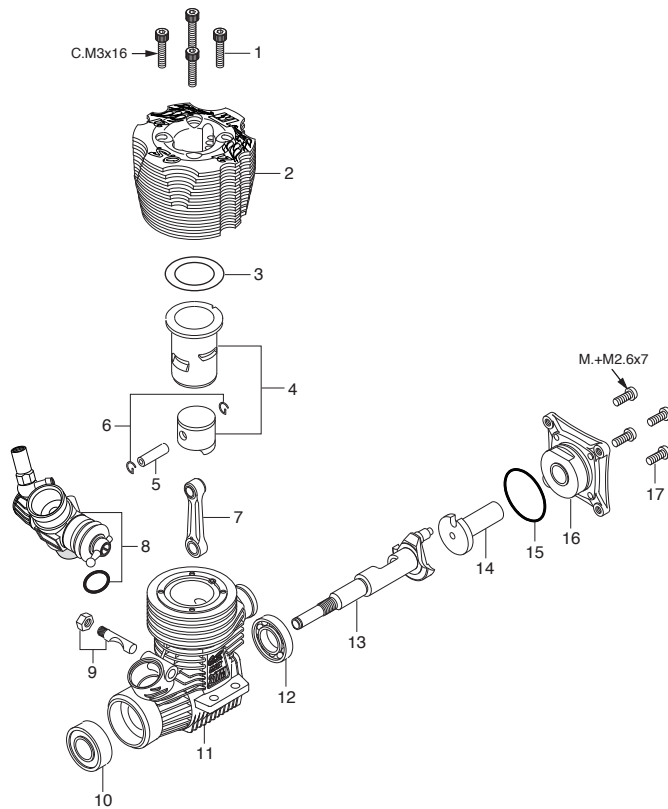

MAX-21™(T-Maxx)

(12240)

TYPE 11K

(21982000)

* Type of screw

C...Cap Screw M...Oval Fillister-Head Screw

F...Flat Head Screw N...Round Head Screw S...Set Screw

No.	Code No.	Description
1	79871160	Cylinder Head Retaining Screw (10pcs.)
2	21914200	Heatsink Head
3	21921400	Head Gasket (1pc.)
4	21913300	Cylinder & Piston Assembly
5	23906000	Piston Pin
6	21817000	Piston Pin Retainer (2pcs.)
7	21915000	Connecting Rod
8	21982000	Carburetor Complete (Type 11K)
9	25381701	Carburetor Retainer
10	23731000	Crankshaft Ball Bearing (Front)
11	21921000	Crankcase
12	21931000	Crankshaft Ball Bearing (Rear)
13	21912000	Crankshaft
14	21922000	Starting Shaft
15	21921800	Cover Gasket
16	21911800	Rear Adaptor
17	79860070	Rear Adaptor Retaining Screw (10pcs.)
	71653000	Glow Plug LC3
	21427200	Exhaust Seal Ring (2pcs.)
	72103800	Exhaust Manifold M1020
	72106172	Manifold Spring (2pcs.)

No.	Code No.	Description
1	21982600	Mixture Control Valve Assembly
1-1	27881820	"O" Ring (L) (2pcs.)
1-2	22781800	"O" Ring (S) (2pcs.)
2	21285901	Needle Valve Assembly
2-1	27881820	"O" Ring (2pcs.)
2-2	21881950	No.14 Universal Nipple Assembly
3	21982620	Throttle Stop Screw
3-1	22781800	"O" Ring (S) (2pcs.)
4	21982100	Carburetor Body (w/Thermo Insulator)
5	21982200	Slide Valve
6	21982540	Metering Needle Assembly
6-1	22781800	"O" Ring (S) (2pcs.)
7	21982520	Dust Cover
8	23818430	Ball Link No.5
9	21982900	Thermo Insulator
10	22615000	Carburetor Rubber Gasket