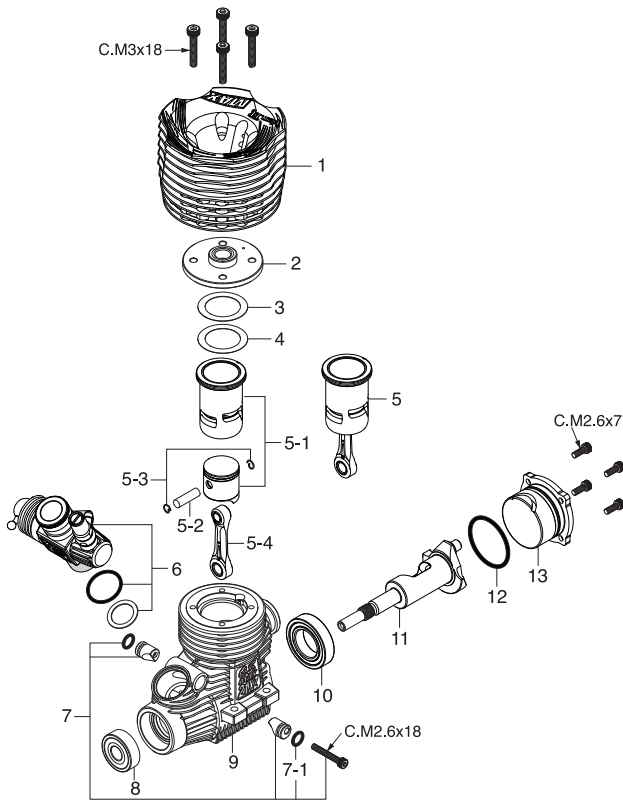

MAX-21XZ-B Ver.II (12183)

TYPE 22B2 (22282000)

*Type of screw
 C...Cap Screw M...Oval Fillister-Head Screw
 F...Flat Head Screw N...Round Head Screw S...Set Screw

CAP SCREW SETS (10pcs./set)

Code No.	Size	Pcs. used in an engine
79871020	M2.6x7	Cover Plate Retaining Screw (4pcs.)
79871055	M2.6x18	Carburetor Retainer Retaining Screw (1pc.)
79871180	M3x18	Cylinder Head Retaining Screw (4pcs.)

No.	Code No.	Description
1	22414040	Outer Head
2	22424104	Inner Head
3	22014160	Head Gasket (0.2mm)
4	22014170	Head Gasket (0.1mm)
5	22423110	Built-up Parts Set
5-1	22423100	Cylinder & Piston Assembly
5-2	22016000	Piston Pin
5-3	21817010	O.S. SPEED Piston Pin Retainer 4mm (6pcs.)
5-4	22425000	Connecting Rod
6	22282000	Carburetor Complete (Type 22B2)
7	23981740	Carburetor Retainer Assembly
7-1	24881824	"O" Ring (2pcs.)
8	23731020	Crankshaft Ball Bearing (Front)
9	22411030	Crankcase
10	23730020	Crankshaft Ball Bearing (Rear)
11	22412010	Crankshaft
12	23107100	Cover Gasket
13	22417100	Cover Plate
	71641300	Glow Plug P3 (Turbo)
	22826140	Exhaust Seal Ring (2pcs.)
	22884254	O.S. SPEED Dust Cap Set For 12-30 Class 3mm (2pcs.)/16mm (2pcs.)/18mm (1pc)

No.	Code No.	Description
1	23818340	Metering Needle Assembly
1-1	27881820	"O" Ring (2pcs.)
2	23781400	Ball Link No.3
2-1	26381501	Retaining Screw
3	23981520	Dust Cover
4	22848210	Slide Valve
5	71533272	Carburetor Reducer 7mm (YELLOW)
5-1	22615000	"O" Ring
6	23618197	Needle Assembly
6-1	46066319	"O" Ring
7	22082940	Needle Holder Assembly
7-1	22082950	Fuel Inlet (No.15)
8	22848160	Throttle Stop Screw
8-1	27881820	"O" Ring
9	22282100	Carburetor Body (w/Thermo Insulator)
9-1	23781110	Thermo Insulator
10	29015019	Carburetor Rubber Gasket
11	23818190	Carburetor Sealing Washer