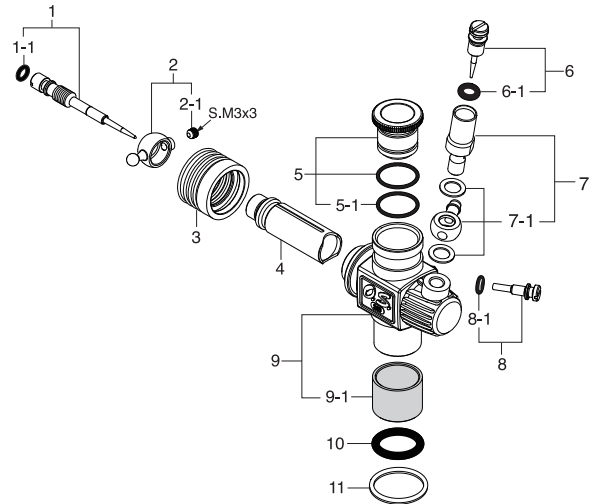

MAX-21XZ-B Ver.II (12183)

TYPE 22B2 (22282000)

*Type of screw
 C...Cap Screw M...Oval Fillister-Head Screw
 F...Flat Head Screw N...Round Head Screw S...Set Screw

CAP SCREW SETS (10pcs./set)

Code No.	Size	Pcs. used in an engine
79871020	M2.6x7	Cover Plate Retaining Screw (4pcs.)
79871055	M2.6x18	Carburetor Retainer Retaining Screw (1pc.)
79871180	M3x18	Cylinder Head Retaining Screw (4pcs.)

No.	Code No.	Description
1	22414040	Outer Head
2	22424104	Inner Head
3	22014160	Head Gasket (0.2mm)
4	22014170	Head Gasket (0.1mm)
5	22423110	Built-up Parts Set
5-1	22423100	Cylinder & Piston Assembly
5-2	22016000	Piston Pin
5-3	21817010	O.S. SPEED Piston Pin Retainer 4mm (6pcs.)
5-4	22425000	Connecting Rod
6	22282000	Carburetor Complete (Type 22B2)
7	23981740	Carburetor Retainer Assembly
7-1	24881824	"O" Ring (2pcs.)
8	23731020	Crankshaft Ball Bearing (Front)
9	22411030	Crankcase
10	23730020	Crankshaft Ball Bearing (Rear)
11	22412010	Crankshaft
12	23107100	Cover Gasket
13	22417100	Cover Plate
	71641300	Glow Plug P3 (Turbo)
	22826140	Exhaust Seal Ring (2pcs.)
	22884254	O.S. SPEED Dust Cap Set For 12-30 Class 3mm (2pcs.)/16mm (2pcs.)/18mm (1pc)

No.	Code No.	Description
1	23818340	Metering Needle Assembly
1-1	27881820	"O" Ring (2pcs.)
2	23781400	Ball Link No.3
2-1	26381501	Retaining Screw
3	23981520	Dust Cover
4	22848210	Slide Valve
5	71533272	Carburetor Reducer 7mm (YELLOW)
5-1	22615000	"O" Ring
6	23618197	Needle Assembly
6-1	46066319	"O" Ring
7	22082940	Needle Holder Assembly
7-1	22082950	Fuel Inlet (No.15)
8	22848160	Throttle Stop Screw
8-1	27881820	"O" Ring
9	22282100	Carburetor Body (w/Thermo Insulator)
9-1	23781110	Thermo Insulator
10	29015019	Carburetor Rubber Gasket
11	23818190	Carburetor Sealing Washer