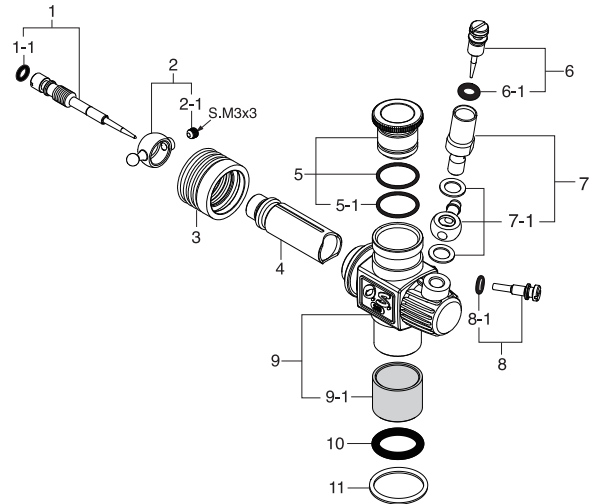

MAX-21XZ-B Ver.II (12183)

TYPE 22B2 (22282000)

*Type of screw

C...Cap Screw M...Oval Fillister-Head Screw

F...Flat Head Screw N...Round Head Screw S...Set Screw

CAP SCREW SETS (10pcs./set)

Code No.	Size	Pcs. used in an engine
79871020	M2.6x7	Cover Plate Retaining Screw (4pcs.)
79871055	M2.6x18	Carburetor Retainer Retaining Screw (1pc.)
79871180	M3x18	Cylinder Head Retaining Screw (4pcs.)

No.	Code No.	Description
1	22414040	Outer Head
2	22424104	Inner Head
3	22014160	Head Gasket (0.2mm)
4	22014170	Head Gasket (0.1mm)
5	22423110	Built-up Parts Set
5-1	22423100	Cylinder & Piston Assembly
5-2	22016000	Piston Pin
5-3	21817010	O.S. SPEED Piston Pin Retainer 4mm (6pcs.)
5-4	22425000	Connecting Rod
6	22282000	Carburetor Complete (Type 22B2)
7	23981740	Carburetor Retainer Assembly
7-1	24881824	"O" Ring (2pcs.)
8	23731020	Crankshaft Ball Bearing (Front)
9	22411030	Crankcase
10	23730020	Crankshaft Ball Bearing (Rear)
11	22412010	Crankshaft
12	23107100	Cover Gasket
13	22417100	Cover Plate
	71641300	Glow Plug P3 (Turbo)
	22826140	Exhaust Seal Ring (2pcs.)
	22884254	O.S. SPEED Dust Cap Set For 12-30 Class 3mm (2pcs.)/16mm (2pcs.)/18mm (1pc)

No.	Code No.	Description
1	23818340	Metering Needle Assembly
1-1	27881820	"O" Ring (2pcs.)
2	23781400	Ball Link No.3
2-1	26381501	Retaining Screw
3	23981520	Dust Cover
4	22848210	Slide Valve
5	71533272	Carburetor Reducer 7mm (YELLOW)
5-1	22615000	"O" Ring
6	23618197	Needle Assembly
6-1	46066319	"O" Ring
7	22082940	Needle Holder Assembly
7-1	22082950	Fuel Inlet (No.15)
8	22848160	Throttle Stop Screw
8-1	27881820	"O" Ring
9	22282100	Carburetor Body (w/Thermo Insulator)
9-1	23781110	Thermo Insulator
10	29015019	Carburetor Rubber Gasket
11	23818190	Carburetor Sealing Washer