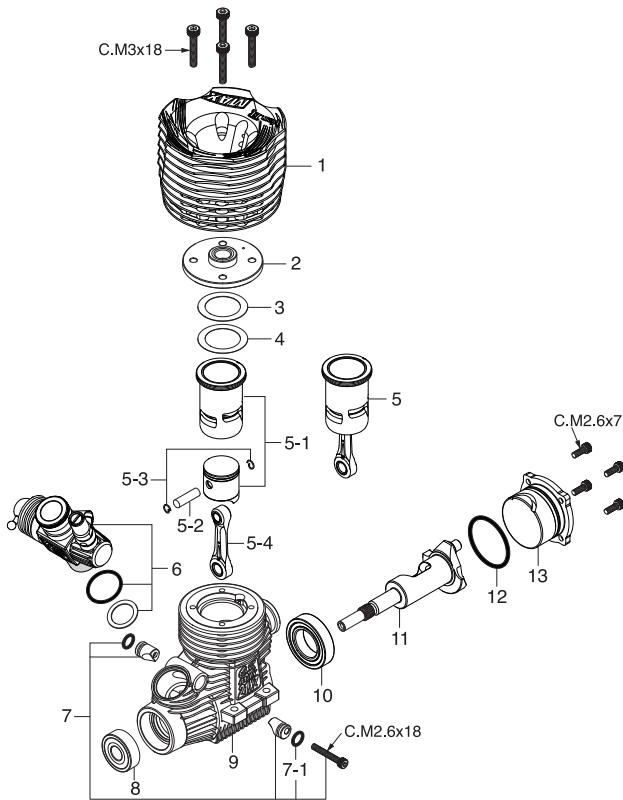

MAX-21XZ-B Ver.II (12183)

TYPE 22B2 (22282000)

*Type of screw

C...Cap Screw M...Oval Fillister-Head Screw

F...Flat Head Screw N...Round Head Screw S...Set Screw

CAP SCREW SETS (10pcs./set)

Code No.	Size	Pcs. used in an engine
79871020	M2.6x7	Cover Plate Retaining Screw (4pcs.)
79871055	M2.6x18	Carburetor Retainer Retaining Screw (1pc.)
79871180	M3x18	Cylinder Head Retaining Screw (4pcs.)

No.	Code No.	Description
1	22414040	Outer Head
2	22424104	Inner Head
3	22014160	Head Gasket (0.2mm)
4	22014170	Head Gasket (0.1mm)
5	22423110	Built-up Parts Set
5-1	22423100	Cylinder & Piston Assembly
5-2	22016000	Piston Pin
5-3	21817010	O.S. SPEED Piston Pin Retainer 4mm (6pcs.)
5-4	22425000	Connecting Rod
6	22282000	Carburetor Complete (Type 22B2)
7	23981740	Carburetor Retainer Assembly
7-1	24881824	"O" Ring (2pcs.)
8	23731020	Crankshaft Ball Bearing (Front)
9	22411030	Crankcase
10	23730020	Crankshaft Ball Bearing (Rear)
11	22412010	Crankshaft
12	23107100	Cover Gasket
13	22417100	Cover Plate
	71641300	Glow Plug P3 (Turbo)
	22826140	Exhaust Seal Ring (2pcs.)
	22884254	O.S. SPEED Dust Cap Set For 12-30 Class 3mm (2pcs.)/16mm (2pcs.)/18mm (1pc)

No.	Code No.	Description
1	23818340	Metering Needle Assembly
1-1	27881820	"O" Ring (2pcs.)
2	23781400	Ball Link No.3
2-1	26381501	Retaining Screw
3	23981520	Dust Cover
4	22848210	Slide Valve
5	71533272	Carburetor Reducer 7mm (YELLOW)
5-1	22615000	"O" Ring
6	23618197	Needle Assembly
6-1	46066319	"O" Ring
7	22082940	Needle Holder Assembly
7-1	22082950	Fuel Inlet (No.15)
8	22848160	Throttle Stop Screw
8-1	27881820	"O" Ring
9	22282100	Carburetor Body (w/Thermo Insulator)
9-1	23781110	Thermo Insulator
10	29015019	Carburetor Rubber Gasket
11	23818190	Carburetor Sealing Washer