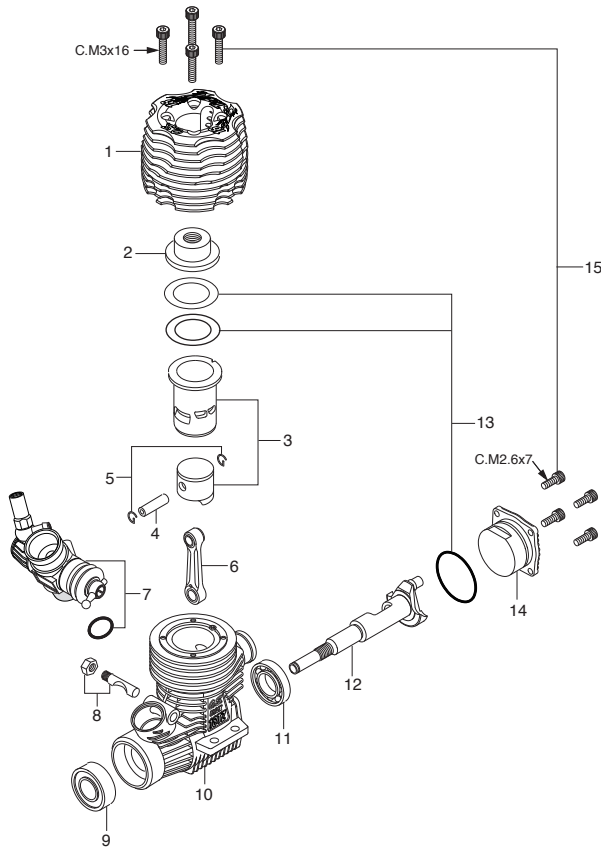

MAX-18TZ(P)-T

(11940)

TYPE 11K

(21982000)

* Type of screw

C...Cap Screw M...Oval Fillister-Head Screw

F...Flat Head Screw N...Round Head Screw S...Set Screw

No.	Code No.	Description
1	21914010	Outer Head
2	21914110	Inner Head
3	21913010	Cylinder & Piston Assembly
4	21816000	Piston Pin
5	21817000	Piston Pin Retainer (2pcs.)
6	21915000	Connecting Rod
7	21982000	Carburetor Complete (Type 11K)
8	25381701	Carburetor Retainer Assembly
9	23731000	Crankshaft Ball Bearing (Front)
10	21911010	Crankcase
11	21931000	Crankshaft Ball Bearing (Rear)
12	21912010	Crankshaft
13	21824000	Gasket Set
14	21917000	Cover Plate
15	23763000	Screw Set
	71641300	Glow Plug P3
	21427200	Exhaust Seal Ring

No.	Code No.	Description
1	21982700	Mixture Control Valve Assembly
1-1	27881820	"O" Ring(L) (2pcs.)
1-2	22781800	"O" Ring(S) (2pcs.)
2	21285901	Needle Valve Assembly
2-1	27881820	"O" Ring (2pcs.)
2-2	21881950	No.14 Universal Nipple Assembly
3	21982620	Throttle Stop Screw
3-1	22781800	"O" Ring(S) (2pcs.)
4	21982100	Carburetor Body (w/Thermo Insulator)
5	21982210	Slide Valve
6	21982540	Metering Needle Assembly
6-1	22781800	"O" Ring(S) (2pcs.)
7	21982520	Dust Cover
8	23818430	Ball Link No.5
9	21982900	Thermo Insulator
10	22615000	Carburetor Rubber Gasket