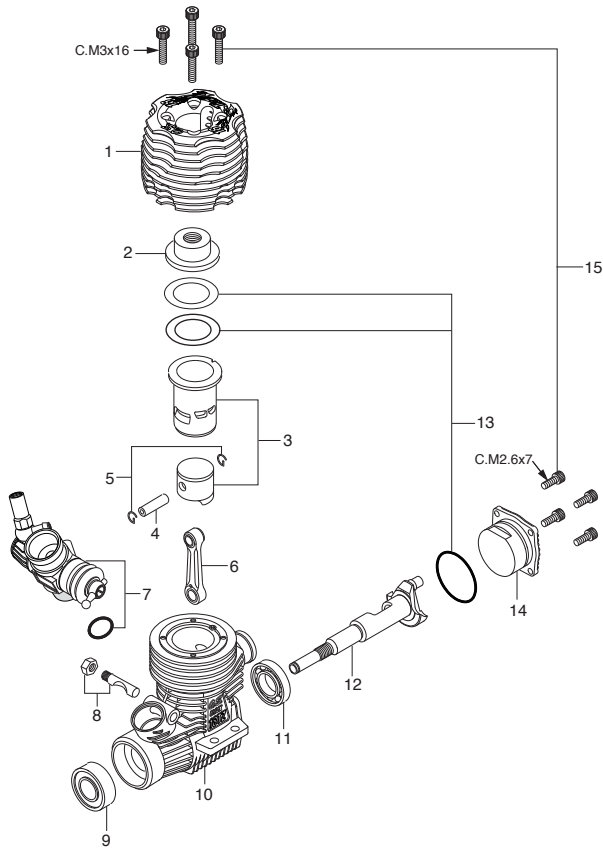

## MAX-18TZ(P)-T

(11940)

### TYPE 11K

(21982000)

\* Type of screw

C...Cap Screw M...Oval Fillister-Head Screw

F...Flat Head Screw N...Round Head Screw S...Set Screw

No.	Code No.	Description
1	21914010	Outer Head
2	21914110	Inner Head
3	21913010	Cylinder & Piston Assembly
4	21816000	Piston Pin
5	21817000	Piston Pin Retainer (2pcs.)
6	21915000	Connecting Rod
7	21982000	Carburetor Complete (Type 11K)
8	25381701	Carburetor Retainer Assembly
9	23731000	Crankshaft Ball Bearing (Front)
10	21911010	Crankcase
11	21931000	Crankshaft Ball Bearing (Rear)
12	21912010	Crankshaft
13	21824000	Gasket Set
14	21917000	Cover Plate
15	23763000	Screw Set
	71641300	Glow Plug P3
	21427200	Exhaust Seal Ring

No.	Code No.	Description
1	21982700	Mixture Control Valve Assembly
1-1	27881820	"O" Ring(L) (2pcs.)
1-2	22781800	"O" Ring(S) (2pcs.)
2	21285901	Needle Valve Assembly
2-1	27881820	"O" Ring (2pcs.)
2-2	21881950	No.14 Universal Nipple Assembly
3	21982620	Throttle Stop Screw
3-1	22781800	"O" Ring(S) (2pcs.)
4	21982100	Carburetor Body (w/Thermo Insulator)
5	21982210	Slide Valve
6	21982540	Metering Needle Assembly
6-1	22781800	"O" Ring(S) (2pcs.)
7	21982520	Dust Cover
8	23818430	Ball Link No.5
9	21982900	Thermo Insulator
10	22615000	Carburetor Rubber Gasket