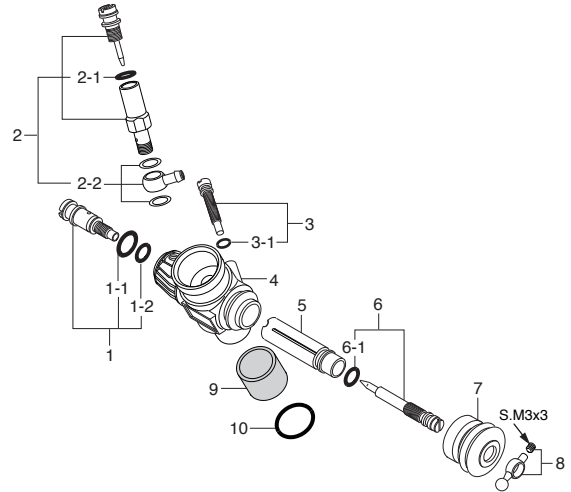

MAX-18TZ(P)-T

(11940)

TYPE 11K

(21982000)

* Type of screw

C...Cap Screw M...Oval Fillister-Head Screw

F...Flat Head Screw N...Round Head Screw S...Set Screw

No.	Code No.	Description
1	21914010	Outer Head
2	21914110	Inner Head
3	21913010	Cylinder & Piston Assembly
4	21816000	Piston Pin
5	21817000	Piston Pin Retainer (2pcs.)
6	21915000	Connecting Rod
7	21982000	Carburetor Complete (Type 11K)
8	25381701	Carburetor Retainer Assembly
9	23731000	Crankshaft Ball Bearing (Front)
10	21911010	Crankcase
11	21931000	Crankshaft Ball Bearing (Rear)
12	21912010	Crankshaft
13	21824000	Gasket Set
14	21917000	Cover Plate
15	23763000	Screw Set
	71641300	Glow Plug P3
	21427200	Exhaust Seal Ring

No.	Code No.	Description
1	21982700	Mixture Control Valve Assembly
1-1	27881820	"O" Ring(L) (2pcs.)
1-2	22781800	"O" Ring(S) (2pcs.)
2	21285901	Needle Valve Assembly
2-1	27881820	"O" Ring (2pcs.)
2-2	21881950	No.14 Universal Nipple Assembly
3	21982620	Throttle Stop Screw
3-1	22781800	"O" Ring(S) (2pcs.)
4	21982100	Carburetor Body (w/Thermo Insulator)
5	21982210	Slide Valve
6	21982540	Metering Needle Assembly
6-1	22781800	"O" Ring(S) (2pcs.)
7	21982520	Dust Cover
8	23818430	Ball Link No.5
9	21982900	Thermo Insulator
10	22615000	Carburetor Rubber Gasket