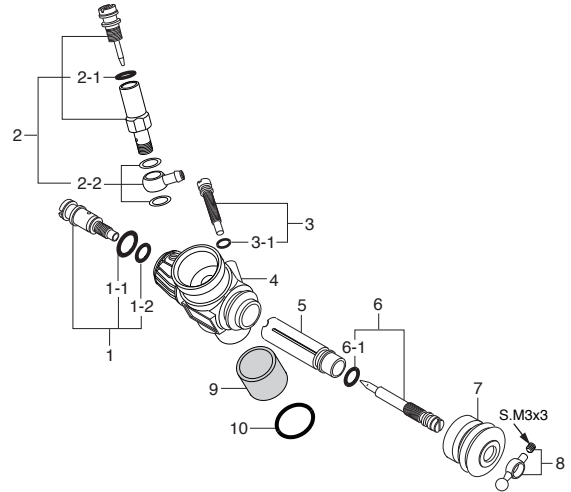

## MAX-18TZ(P)-T

(11940)

### TYPE 11K

(21982000)

\* Type of screw

C...Cap Screw M...Oval Fillister-Head Screw

F...Flat Head Screw N...Round Head Screw S...Set Screw

No.	Code No.	Description
1	21914010	Outer Head
2	21914110	Inner Head
3	21913010	Cylinder & Piston Assembly
4	21816000	Piston Pin
5	21817000	Piston Pin Retainer (2pcs.)
6	21915000	Connecting Rod
7	21982000	Carburetor Complete (Type 11K)
8	25381701	Carburetor Retainer Assembly
9	23731000	Crankshaft Ball Bearing (Front)
10	21911010	Crankcase
11	21931000	Crankshaft Ball Bearing (Rear)
12	21912010	Crankshaft
13	21824000	Gasket Set
14	21917000	Cover Plate
15	23763000	Screw Set
	71641300	Glow Plug P3
	21427200	Exhaust Seal Ring

No.	Code No.	Description
1	21982700	Mixture Control Valve Assembly
1-1	27881820	"O" Ring(L) (2pcs.)
1-2	22781800	"O" Ring(S) (2pcs.)
2	21285901	Needle Valve Assembly
2-1	27881820	"O" Ring (2pcs.)
2-2	21881950	No.14 Universal Nipple Assembly
3	21982620	Throttle Stop Screw
3-1	22781800	"O" Ring(S) (2pcs.)
4	21982100	Carburetor Body (w/Thermo Insulator)
5	21982210	Slide Valve
6	21982540	Metering Needle Assembly
6-1	22781800	"O" Ring(S) (2pcs.)
7	21982520	Dust Cover
8	23818430	Ball Link No.5
9	21982900	Thermo Insulator
10	22615000	Carburetor Rubber Gasket