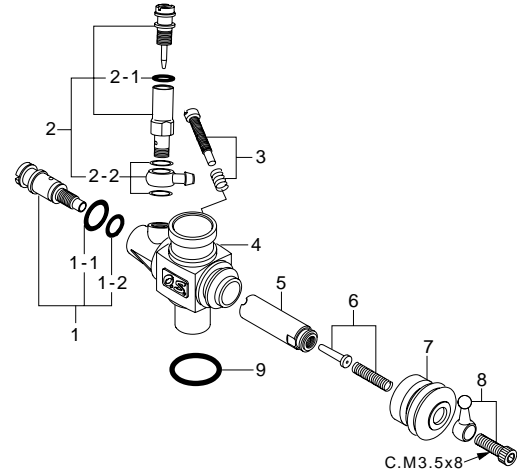

MAX-18CV-RX

(11840)

TYPE 11G

(21883000)

* Type of screw

C...Cap Screw M...Oval Fillister-Head Screw

F...Flat Head Screw N...Round Head Screw S...Set Screw

No.	Code No.	Description
1	21804000	Heatsink Head
2	21824000	Gasket Set
3	21823000	Cylinder & Piston Assembly
4	21816000	Piston Pin
5	21817000	Piston Pin Retainer (2pcs.)
6	21815000	Connecting Rod
7	21883000	Carburetor Complete (Type 11G)
8	21818000	Carburetor Retainer Assembly
9	20810007	Propeller Nut
10	21408000	Drive Hub
11	21833000	Crankshaft Ball Bearing (Front)
12	21811000	Crankcase
13	21832000	Crankshaft Ball Bearing (Rear)
14	21812100	Crankshaft
15	21812200	Starting Shaft
16	21801800	Rear Adaptor
17	21313030	Screw Set
18	73003000	No.5 Recoil Starter Assembly
18-1	73003100	No.5 Recoil Starter Body
18-2	73003200	No.5 One-way Clutch
	71608001	Glow Plug No.8
	72413000	Super Air Cleaner 203 Assembly (W/2 filter elements)
	72413200	203 Filter Elements (4pcs.)
	72404000	Engine Mount Spacer

No.	Code No.	Description
1	21285600	Mixture Control Valve Assembly
1-1	46066319	"O" Ring(L) (2pcs.)
1-2	22781800	"O" Ring(S) (2pcs.)
2	21285901	Needle Valve Assembly
2-1	27881820	"O" Ring (2pcs.)
2-2	21881950	No.14 Universal Nipple Assembly
3	23818500	Throttle Stop Screw
4	21883100	Carburetor Body
5	21483200	Slide Valve
6	21483600	Metering Needle Assembly
7	21881320	Dust Cover
8	23818420	Ball Link No.4
9	22615000	Carburetor Rubber Gasket