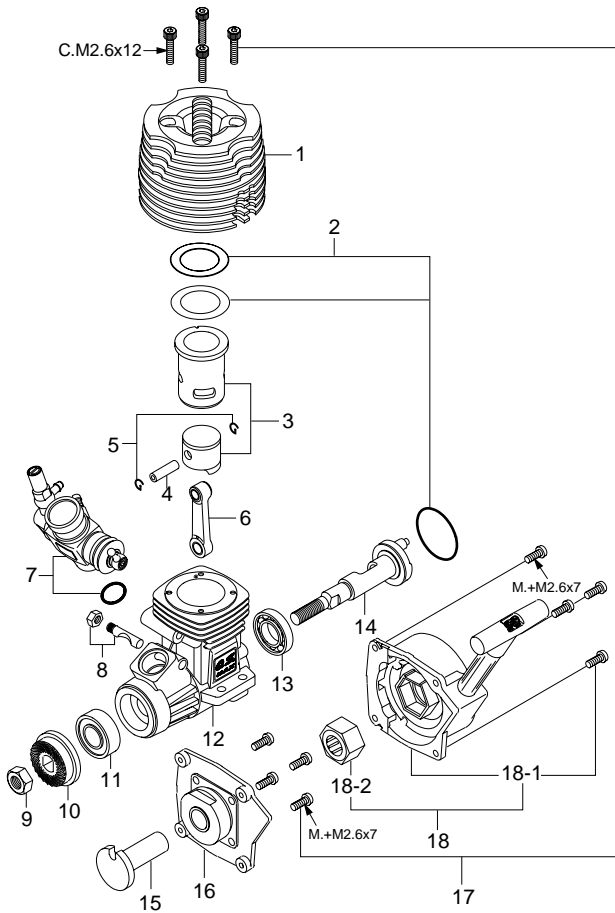

MAX-18CV-RX

(11840)

TYPE 11G

(21883000)

* Type of screw

C...Cap Screw M...Oval Fillister-Head Screw

F...Flat Head Screw N...Round Head Screw S...Set Screw

No.	Code No.	Description
1	21804000	Heatsink Head
2	21824000	Gasket Set
3	21823000	Cylinder & Piston Assembly
4	21816000	Piston Pin
5	21817000	Piston Pin Retainer (2pcs.)
6	21815000	Connecting Rod
7	21883000	Carburetor Complete (Type 11G)
8	21818000	Carburetor Retainer Assembly
9	20810007	Propeller Nut
10	21408000	Drive Hub
11	21833000	Crankshaft Ball Bearing (Front)
12	21811000	Crankcase
13	21832000	Crankshaft Ball Bearing (Rear)
14	21812100	Crankshaft
15	21812200	Starting Shaft
16	21801800	Rear Adaptor
17	21313030	Screw Set
18	73003000	No.5 Recoil Starter Assembly
18-1	73003100	No.5 Recoil Starter Body
18-2	73003200	No.5 One-way Clutch
	71608001	Glow Plug No.8
	72413000	Super Air Cleaner 203 Assembly (W/2 filter elements)
	72413200	203 Filter Elements (4pcs.)
	72404000	Engine Mount Spacer

No.	Code No.	Description
1	21285600	Mixture Control Valve Assembly
1-1	46066319	"O" Ring(L) (2pcs.)
1-2	22781800	"O" Ring(S) (2pcs.)
2	21285901	Needle Valve Assembly
2-1	27881820	"O" Ring (2pcs.)
2-2	21881950	No.14 Universal Nipple Assembly
3	23818500	Throttle Stop Screw
4	21883100	Carburetor Body
5	21483200	Slide Valve
6	21483600	Metering Needle Assembly
7	21881320	Dust Cover
8	23818420	Ball Link No.4
9	22615000	Carburetor Rubber Gasket