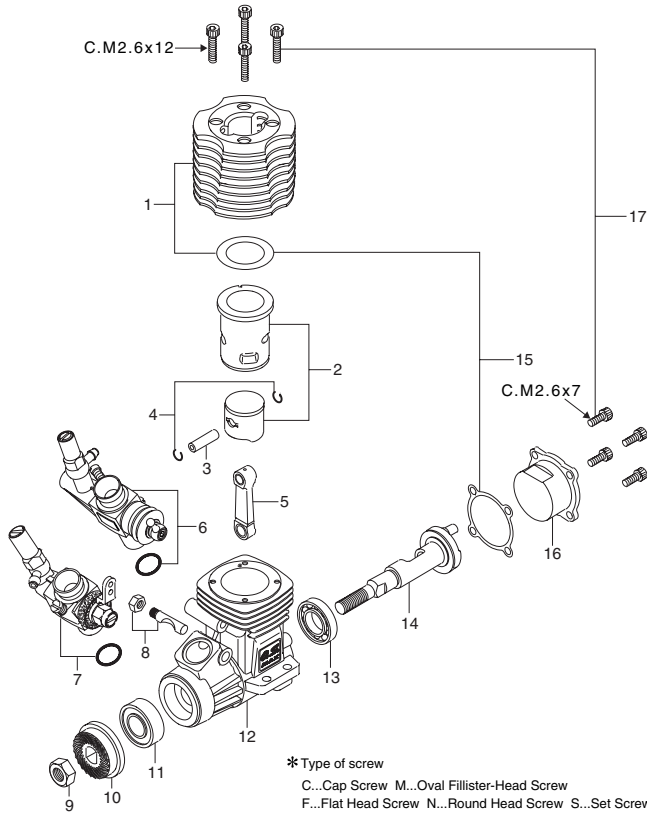

## MAX-15CV-R(S)

Supplied With 10E-R automatic Carburettor (11633)

### TYPE 10C (21286000)

Type 10E-R

No.	Code No.	Description
1	21481600	Mixture Control Screw
1-1	27881820	"O" Ring (2pcs.)
2	21481420	Throttle Lever Fixing Nut
3	22681419	Throttle Lever
4	21283210	Dust Cover
5	21481200	Carburetor Rotor
6	22481506	Rotor Spring
7	21283962	Nozzle Assembly
7-1	24881824	"O" Ring
7-2	21283961	Locknut
8	21481120	Carburetor Body
9	22681310	Throttle Stop Screw
10	21481900	Needle Valve Assembly
10-1	27881820	"O" Ring (2pcs.)
10-2	21481950	Fuel Inlet (No.12)
11	22615000	Carburetor Rubber Gasket

No.	Code No.	Description
1	21504600	Heatsink Head
2	21503020	Cylinder & Piston Assembly
3	21806000	Piston Pin
4	23817000	Piston Pin Retainer (2pcs.)
5	21255000	Connecting Rod
6	21286000	Carburetor Complete (Type 10C)
7	21481020	Carburetor Complete (Type 10E-R)
8	21481700	Carburetor Retainer
9	20810007	Propeller Nut (Not included in 15CV-R(S))
10	21408000	Drive Hub (Not included in 15CV-R(S))
11	22631020	Crankshaft Ball Bearing (Front)
12	21501030	Crankcase
13	21230020	Crankshaft Ball Bearing (Rear)
14	21252000	Crankshaft
	21252010	Crankshaft (15CV-R(S))
15	21514010	Gasket Set
16	21257000	Cover Plate
17	21213000	Screw Set
	71608001	Glow Plug No.8
	72403200	Super Air Cleaner 102 (W/3 filter elements)
	72403210	102 Cleaner Body
	72403120	101,102 Filter Elements (6pcs.)

Type 10C

No.	Code No.	Description
1	21285600	Mixture Control Valve Assembly
1-1	46066319	"O" Ring(L) (2pcs.)
1-2	22781800	"O" Ring(S) (2pcs.)
2	21285640	Throttle Stop Screw
3	21285901	Needle Valve Assembly
3-1	27881820	"O" Ring (2pcs.)
3-2	21881950	No.14 Universal Nipple Assembly
4	21286100	Carburetor Body
5	21285220	Slide Valve Guide Screw
6	21286200	Slide Valve
7	21286400	Metering Needle Assembly
8	21881320	Dust Cover
9	23818420	Ball Link No.4
10	22615000	Carburetor Rubber Gasket