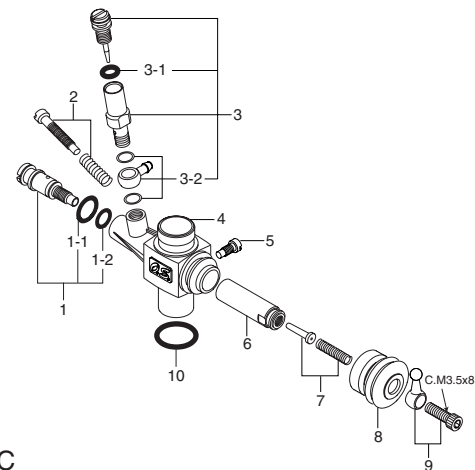

### TYPE 10C (21286000)

Type 10E-R

No.	Code No.	Description
1	21481600	Mixture Control Screw
1-1	27881820	"O" Ring (2pcs.)
2	21481420	Throttle Lever Fixing Nut
3	22681419	Throttle Lever
4	21283210	Dust Cover
5	21481200	Carburetor Rotor
6	22481506	Rotor Spring
7	21283962	Nozzle Assembly
7-1	24881824	"O" Ring
7-2	21283961	Locknut
8	21481120	Carburetor Body
9	22681310	Throttle Stop Screw
10	21481900	Needle Valve Assembly
10-1	27881820	"O" Ring (2pcs.)
10-2	21481950	Fuel Inlet (No.12)
11	22615000	Carburetor Rubber Gasket

No.	Code No.	Description
1	21504600	Heatsink Head
2	21503020	Cylinder & Piston Assembly
3	21806000	Piston Pin
4	23817000	Piston Pin Retainer (2pcs.)
5	21255000	Connecting Rod
6	21286000	Carburetor Complete (Type 10C)
7	21481020	Carburetor Complete (Type 10E-R)
8	21481700	Carburetor Retainer
9	20810007	Propeller Nut (Not included in 15CV-R(S))
10	21408000	Drive Hub (Not included in 15CV-R(S))
11	22631020	Crankshaft Ball Bearing (Front)
12	21501030	Crankcase
13	21230020	Crankshaft Ball Bearing (Rear)
14	21252000	Crankshaft
	21252010	Crankshaft (15CV-R(S))
15	21514010	Gasket Set
16	21257000	Cover Plate
17	21213000	Screw Set
	71608001	Glow Plug No.8
	72403200	Super Air Cleaner 102 (W/3 filter elements)
	72403210	102 Cleaner Body
	72403120	101,102 Filter Elements (6pcs.)

Type 10C

No.	Code No.	Description
1	21285600	Mixture Control Valve Assembly
1-1	46066319	"O" Ring(L) (2pcs.)
1-2	22781800	"O" Ring(S) (2pcs.)
2	21285640	Throttle Stop Screw
3	21285901	Needle Valve Assembly
3-1	27881820	"O" Ring (2pcs.)
3-2	21881950	No.14 Universal Nipple Assembly
4	21286100	Carburetor Body
5	21285220	Slide Valve Guide Screw
6	21286200	Slide Valve
7	21286400	Metering Needle Assembly
8	21881320	Dust Cover
9	23818420	Ball Link No.4
10	22615000	Carburetor Rubber Gasket