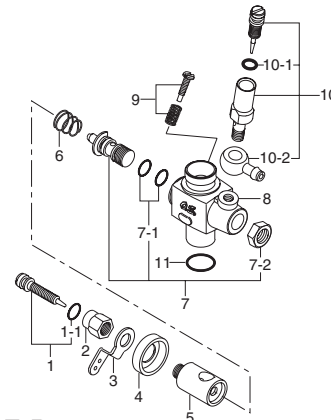

### TYPE 10C (21286000)

Type 10E-R

No.	Code No.	Description
1	21481600	Mixture Control Screw
1-1	27881820	"O" Ring (2pcs.)
2	21481420	Throttle Lever Fixing Nut
3	22681419	Throttle Lever
4	21283210	Dust Cover
5	21481200	Carburetor Rotor
6	22481506	Rotor Spring
7	21283962	Nozzle Assembly
7-1	24881824	"O" Ring
7-2	21283961	Locknut
8	21481120	Carburetor Body
9	22681310	Throttle Stop Screw
10	21481900	Needle Valve Assembly
10-1	27881820	"O" Ring (2pcs.)
10-2	21481950	Fuel Inlet (No.12)
11	22615000	Carburetor Rubber Gasket

No.	Code No.	Description
1	21504600	Heatsink Head
2	21503020	Cylinder & Piston Assembly
3	21806000	Piston Pin
4	23817000	Piston Pin Retainer (2pcs.)
5	21255000	Connecting Rod
6	21286000	Carburetor Complete (Type 10C)
7	21481020	Carburetor Complete (Type 10E-R)
8	21481700	Carburetor Retainer
9	20810007	Propeller Nut (Not included in 15CV-R(S))
10	21408000	Drive Hub (Not included in 15CV-R(S))
11	22631020	Crankshaft Ball Bearing (Front)
12	21501030	Crankcase
13	21230020	Crankshaft Ball Bearing (Rear)
14	21252000	Crankshaft
	21252010	Crankshaft (15CV-R(S))
15	21514010	Gasket Set
16	21257000	Cover Plate
17	21213000	Screw Set
	71608001	Glow Plug No.8
	72403200	Super Air Cleaner 102 (W/3 filter elements)
	72403210	102 Cleaner Body
	72403120	101,102 Filter Elements (6pcs.)

Type 10C

No.	Code No.	Description
1	21285600	Mixture Control Valve Assembly
1-1	46066319	"O" Ring(L) (2pcs.)
1-2	22781800	"O" Ring(S) (2pcs.)
2	21285640	Throttle Stop Screw
3	21285901	Needle Valve Assembly
3-1	27881820	"O" Ring (2pcs.)
3-2	21881950	No.14 Universal Nipple Assembly
4	21286100	Carburetor Body
5	21285220	Slide Valve Guide Screw
6	21286200	Slide Valve
7	21286400	Metering Needle Assembly
8	21881320	Dust Cover
9	23818420	Ball Link No.4
10	22615000	Carburetor Rubber Gasket