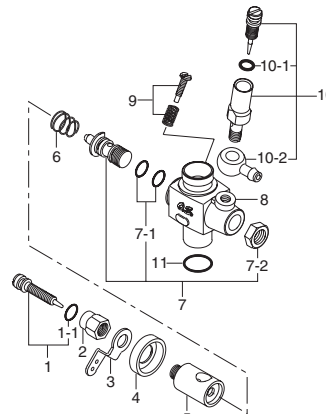

TYPE 10E-R (21481020)

TYPE 10C (21286000)

* Type of screw

C...Cap Screw M...Oval Fillister-Head Screw

F...Flat Head Screw N...Round Head Screw S...Set Screw

No.	Code No.	Description
1	21254000	Heatsink Head
2	21253000	Cylinder & Piston Assembly
3	21256000	Piston Pin
4	23817000	Piston Pin Retainer (2pcs.)
5	21255000	Connecting Rod
6	21286000	Carburetor Complete (Type 10C)
7	21481020	Carburetor Complete (Type 10E-R)
8	21481700	Carburetor Retainer
9	20810007	Propeller Nut (Not included in 12CV-RX(S))
10	21408000	Drive Hub (Not included in 12CV-RX(S))
11	22631020	Crankshaft Ball Bearing (Front)
12	21501030	Crankcase
13	21230020	Crankshaft Ball Bearing (Rear)
14	21252040	Crankshaft
	21252050	Crankshaft (12CV-RX(S))
15	21214000	Gasket Set
16	21421200	Starting Shaft
17	21421300	Rear Adaptor
18	21313030	Screw Set
19	73003000	No.5 Recoil Starter Assembly
19-1	73003100	No.5 Recoil Starter Body
19-2	73003200	No.5 One-way Clutch
	72404000	Engine Mount Spacer
	71608001	Glow Plug No.8
	72403202	Super Air Cleaner 102S (W/3 filter elements)
	72403212	102S Cleaner Body
	72403120	101,102 Filter Elements (6pcs.)
	72403200	Super Air Cleaner 102 (W/3 filter elements)
	72403210	102 Cleaner Body
	72403120	101,102 Filter Elements (6pcs.)

Type 10E-R

No.	Code No.	Description
1	21481600	Mixture Control Screw
1-1	27881820	"O" Ring (2pcs.)
2	21481420	Throttle Lever Fixing Nut
3	22681419	Throttle Lever
4	21283210	Dust Cover
5	21481200	Carburetor Rotor
6	22481506	Rotor Spring
7	21283962	Nozzle Assembly
7-1	24881824	"O" Ring
7-2	21283961	Locknut
8	21481120	Carburetor Body
9	22681310	Throttle Stop Screw
10	21481900	Needle Valve Assembly
10-1	27881820	"O" Ring (2pcs.)
10-2	21481950	Fuel Inlet (No.12)
11	22615000	Carburetor Rubber Gasket