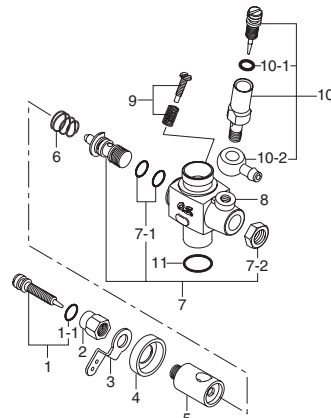

TYPE 10E-R (21481020)

TYPE 10C (21286000)

* Type of screw

C...Cap Screw M...Oval Fillister-Head Screw

F...Flat Head Screw N...Round Head Screw S...Set Screw

No.	Code No.	Description
1	21254000	Heatsink Head
2	21253000	Cylinder & Piston Assembly
3	21256000	Piston Pin
4	23817000	Piston Pin Retainer (2pcs.)
5	21255000	Connecting Rod
6	21286000	Carburetor Complete (Type 10C)
7	21481020	Carburetor Complete (Type 10E-R)
8	21481700	Carburetor Retainer
9	20810007	Propeller Nut (Not included in 12CV-RX(S))
10	21408000	Drive Hub (Not included in 12CV-RX(S))
11	22631020	Crankshaft Ball Bearing (Front)
12	21501030	Crankcase
13	21230020	Crankshaft Ball Bearing (Rear)
14	21252040	Crankshaft
	21252050	Crankshaft (12CV-RX(S))
15	21214000	Gasket Set
16	21421200	Starting Shaft
17	21421300	Rear Adaptor
18	21313030	Screw Set
19	73003000	No.5 Recoil Starter Assembly
19-1	73003100	No.5 Recoil Starter Body
19-2	73003200	No.5 One-way Clutch
	72404000	Engine Mount Spacer
	71608001	Glow Plug No.8
	72403202	Super Air Cleaner 102S (W/3 filter elements)
	72403212	102S Cleaner Body
	72403120	101,102 Filter Elements (6pcs.)
	72403200	Super Air Cleaner 102 (W/3 filter elements)
	72403210	102 Cleaner Body
	72403120	101,102 Filter Elements (6pcs.)

Type 10E-R

No.	Code No.	Description
1	21481600	Mixture Control Screw
1-1	27881820	"O" Ring (2pcs.)
2	21481420	Throttle Lever Fixing Nut
3	22681419	Throttle Lever
4	21283210	Dust Cover
5	21481200	Carburetor Rotor
6	22481506	Rotor Spring
7	21283962	Nozzle Assembly
7-1	24881824	"O" Ring
7-2	21283961	Locknut
8	21481120	Carburetor Body
9	22681310	Throttle Stop Screw
10	21481900	Needle Valve Assembly
10-1	27881820	"O" Ring (2pcs.)
10-2	21481950	Fuel Inlet (No.12)
11	22615000	Carburetor Rubber Gasket