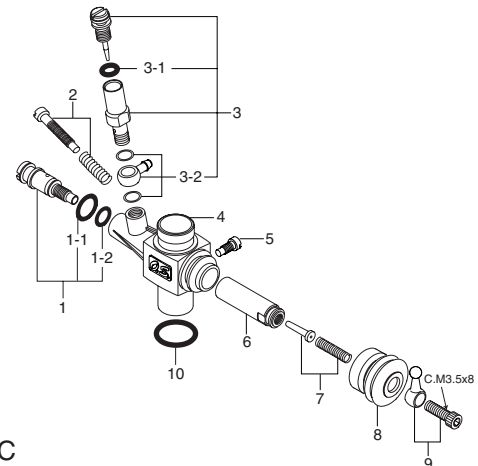

### Type 10E-R

No.	Code No.	Description
1	21481600	Mixture Control Screw
1-1	27881820	"O" Ring (2pcs.)
2	21481420	Throttle Lever Fixing Nut
3	22681419	Throttle Lever
4	21283210	Dust Cover
5	21481200	Carburetor Rotor
6	22481506	Rotor Spring
7	21283962	Nozzle Assembly
7-1	24881824	"O" Ring
7-2	21283961	Locknut
8	21481120	Carburetor Body
9	22681310	Throttle Stop Screw
10	21481900	Needle Valve Assembly
10-1	27881820	"O" Ring (2pcs.)
10-2	21481950	Fuel Inlet (No.12)
11	22615000	Carburetor Rubber Gasket

### Type 10C

No.	Code No.	Description
1	21285600	Mixture Control Valve Assembly
1-1	46066319	"O" Ring (L) (2pcs.)
1-2	22781800	"O" Ring (S) (2pcs.)
2	21285640	Throttle Stop Screw
3	21285901	Needle Valve Assembly
3-1	27881820	"O" Ring (2pcs.)
3-2	21881950	No.14 Universal Nipple Assembly
4	21286100	Carburetor Body
5	21285220	Slide Valve Guide Screw
6	21286200	Slide Valve
7	21286400	Metering Needle Assembly
8	21881320	Dust Cover
9	23818420	Ball Link No.4
10	22615000	Carburetor Rubber Gasket