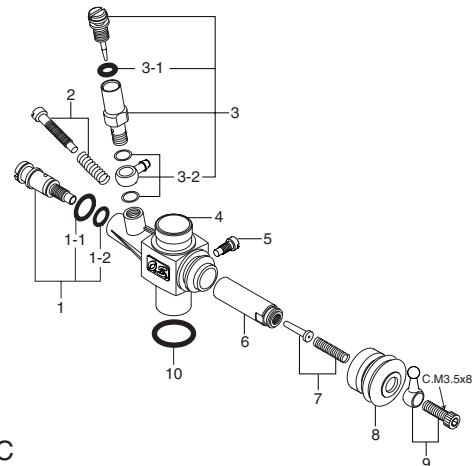

### Type 10E-R

No.	Code No.	Description
1	21481600	Mixture Control Screw
1-1	27881820	"O" Ring (2pcs.)
2	21481420	Throttle Lever Fixing Nut
3	22681419	Throttle Lever
4	21283210	Dust Cover
5	21481200	Carburetor Rotor
6	22481506	Rotor Spring
7	21283962	Nozzle Assembly
7-1	24881824	"O" Ring
7-2	21283961	Locknut
8	21481120	Carburetor Body
9	22681310	Throttle Stop Screw
10	21481900	Needle Valve Assembly
10-1	27881820	"O" Ring (2pcs.)
10-2	21481950	Fuel Inlet (No.12)
11	22615000	Carburetor Rubber Gasket

### Type 10C

No.	Code No.	Description
1	21285600	Mixture Control Valve Assembly
1-1	46066319	"O" Ring (L) (2pcs.)
1-2	22781800	"O" Ring (S) (2pcs.)
2	21285640	Throttle Stop Screw
3	21285901	Needle Valve Assembly
3-1	27881820	"O" Ring (2pcs.)
3-2	21881950	No.14 Universal Nipple Assembly
4	21286100	Carburetor Body
5	21285220	Slide Valve Guide Screw
6	21286200	Slide Valve
7	21286400	Metering Needle Assembly
8	21881320	Dust Cover
9	23818420	Ball Link No.4
10	22615000	Carburetor Rubber Gasket