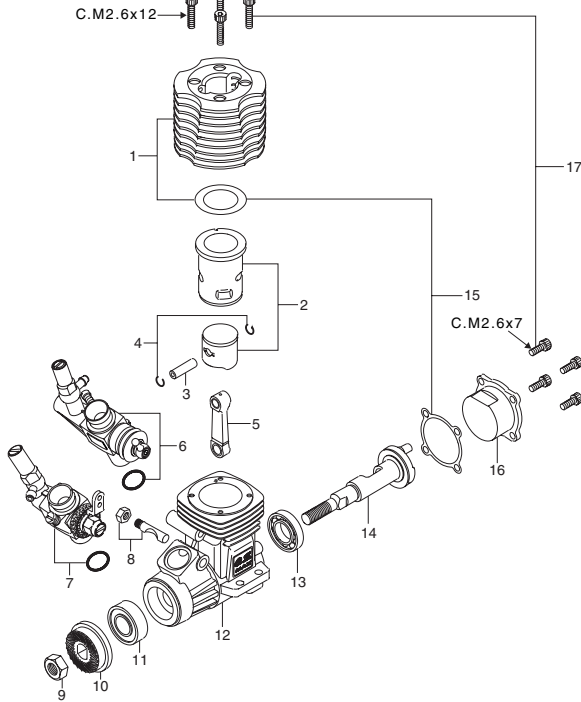

*Type of screw
C...Cap Screw M...Oval Fillister-Head Screw
F...Flat Head Screw N...Round Head Screw S...Set Screw

Type 10E-R

No.	Code No.	Description
1	21254000	Heatsink Head
2	21253000	Cylinder & Piston Assembly
3	21256000	Piston Pin
4	23817000	Piston Pin Retainer (2pcs.)
5	21255000	Connecting Rod
6	21286000	Carburetor Complete (Type 10C)
7	21481010	Carburetor Complete (Type 10E-R)
8	21481700	Carburetor Retainer
9	20810007	Propeller Nut (Not included in 12CV-R(S))
10	21408000	Drive Hub (Not included in 12CV-R(S))
11	22631020	Crankshaft Ball Bearing (Front)
12	21501030	Crankcase
13	21230020	Crankshaft Ball Bearing (Rear)
14	21252000	Crankshaft
	21252010	Crankshaft (12CV-R(S))
15	21214000	Gasket Set
16	21257000	Cover Plate
17	21213000	Screw Set
	71608001	Glow Plug No.8
	72403200	Super Air Cleaner 102(W/3 filter elements)
	72403210	102 Cleaner Body
	72403120	101,102 Filter Elements (6pcs.)
	72403202	Super Air Cleaner 102S(W/3 filter elements)
	72403212	102S Cleaner Body
	72403120	101,102 Filter Elements (6pcs.)

No.	Code No.	Description
1	21481600	Mixture Control Screw
1-1	27881820	"O" Ring (2pcs.)
2	21481420	Throttle Lever Fixing Nut
3	22681419	Throttle Lever
4	21283210	Dust Cover
5	21481200	Carburetor Rotor
6	22481506	Rotor Spring
7	21283962	Nozzle Assembly
7-1	24881824	"O" Ring
7-2	21283961	Locknut
8	21481120	Carburetor Body
9	22681310	Throttle Stop Screw
10	21481900	Needle Valve Assembly
10-1	27881820	"O" Ring (2pcs.)
10-2	21481950	Fuel Inlet (No.12)
11	22615000	Carburetor Rubber Gasket

No.	Code No.	Description
1	21285600	Mixture Control Valve Assembly
1-1	46066319	"O" Ring(L) (2pcs.)
1-2	22781800	"O" Ring(S) (2pcs.)
2	21285640	Throttle Stop Screw
3	21285901	Needle Valve Assembly
3-1	27881820	"O" Ring (2pcs.)
3-2	21881950	No.14 Universal Nipple Assembly
4	21286100	Carburetor Body
5	21285220	Slide Valve Guide Screw
6	21286200	Slide Valve
7	21286400	Metering Needle Assembly
8	21881320	Dust Cover
9	23818420	Ball Link No.4
10	22615000	Carburetor Rubber Gasket