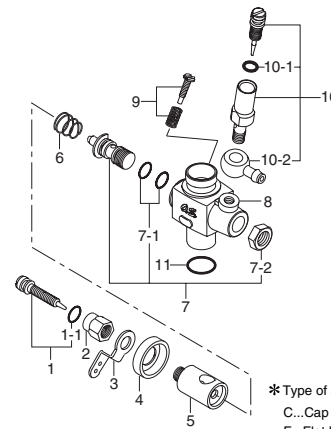

*Type of screw
C...Cap Screw M...Oval Fillister-Head Screw
F...Flat Head Screw N...Round Head Screw S...Set Screw

Type 10E-R

No.	Code No.	Description
1	21254000	Heatsink Head
2	21253000	Cylinder & Piston Assembly
3	21256000	Piston Pin
4	23817000	Piston Pin Retainer (2pcs.)
5	21255000	Connecting Rod
6	21286000	Carburetor Complete (Type 10C)
7	21481010	Carburetor Complete (Type 10E-R)
8	21481700	Carburetor Retainer
9	20810007	Propeller Nut (Not included in 12CV-R(S))
10	21408000	Drive Hub (Not included in 12CV-R(S))
11	22631020	Crankshaft Ball Bearing (Front)
12	21501030	Crankcase
13	21230020	Crankshaft Ball Bearing (Rear)
14	21252000	Crankshaft
	21252010	Crankshaft (12CV-R(S))
15	21214000	Gasket Set
16	21257000	Cover Plate
17	21213000	Screw Set
	71608001	Glow Plug No.8
	72403200	Super Air Cleaner 102(W/3 filter elements)
	72403210	102 Cleaner Body
	72403120	101,102 Filter Elements (6pcs.)
	72403202	Super Air Cleaner 102S(W/3 filter elements)
	72403212	102S Cleaner Body
	72403120	101,102 Filter Elements (6pcs.)

No.	Code No.	Description
1	21481600	Mixture Control Screw
1-1	27881820	"O" Ring (2pcs.)
2	21481420	Throttle Lever Fixing Nut
3	22681419	Throttle Lever
4	21283210	Dust Cover
5	21481200	Carburetor Rotor
6	22481506	Rotor Spring
7	21283962	Nozzle Assembly
7-1	24881824	"O" Ring
7-2	21283961	Locknut
8	21481120	Carburetor Body
9	22681310	Throttle Stop Screw
10	21481900	Needle Valve Assembly
10-1	27881820	"O" Ring (2pcs.)
10-2	21481950	Fuel Inlet (No.12)
11	22615000	Carburetor Rubber Gasket

No.	Code No.	Description
1	21285600	Mixture Control Valve Assembly
1-1	46066319	"O" Ring(L) (2pcs.)
1-2	22781800	"O" Ring(S) (2pcs.)
2	21285640	Throttle Stop Screw
3	21285901	Needle Valve Assembly
3-1	27881820	"O" Ring (2pcs.)
3-2	21881950	No.14 Universal Nipple Assembly
4	21286100	Carburetor Body
5	21285220	Slide Valve Guide Screw
6	21286200	Slide Valve
7	21286400	Metering Needle Assembly
8	21881320	Dust Cover
9	23818420	Ball Link No.4
10	22615000	Carburetor Rubber Gasket