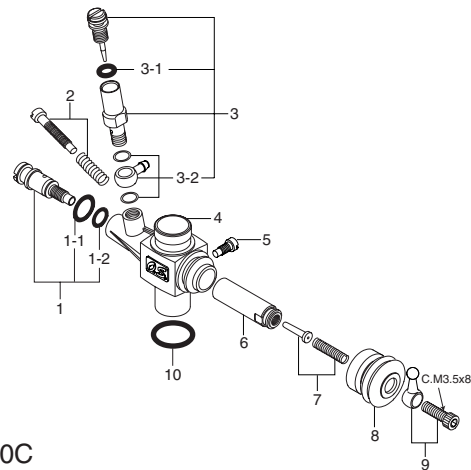

*Type of screw
C...Cap Screw M...Oval Fillister-Head Screw
F...Flat Head Screw N...Round Head Screw S...Set Screw

Type 10E-R

No.	Code No.	Description
1	21254000	Heatsink Head
2	21253000	Cylinder & Piston Assembly
3	21256000	Piston Pin
4	23817000	Piston Pin Retainer (2pcs.)
5	21255000	Connecting Rod
6	21286000	Carburetor Complete (Type 10C)
7	21481010	Carburetor Complete (Type 10E-R)
8	21481700	Carburetor Retainer
9	20810007	Propeller Nut (Not included in 12CV-R(S))
10	21408000	Drive Hub (Not included in 12CV-R(S))
11	22631020	Crankshaft Ball Bearing (Front)
12	21501030	Crankcase
13	21230020	Crankshaft Ball Bearing (Rear)
14	21252000	Crankshaft
	21252010	Crankshaft (12CV-R(S))
15	21214000	Gasket Set
16	21257000	Cover Plate
17	21213000	Screw Set
	71608001	Glow Plug No.8
	72403200	Super Air Cleaner 102(W/3 filter elements)
	72403210	102 Cleaner Body
	72403120	101,102 Filter Elements (6pcs.)
	72403202	Super Air Cleaner 102S(W/3 filter elements)
	72403212	102S Cleaner Body
	72403120	101,102 Filter Elements (6pcs.)

No.	Code No.	Description
1	21481600	Mixture Control Screw
1-1	27881820	"O" Ring (2pcs.)
2	21481420	Throttle Lever Fixing Nut
3	22681419	Throttle Lever
4	21283210	Dust Cover
5	21481200	Carburetor Rotor
6	22481506	Rotor Spring
7	21283962	Nozzle Assembly
7-1	24881824	"O" Ring
7-2	21283961	Locknut
8	21481120	Carburetor Body
9	22681310	Throttle Stop Screw
10	21481900	Needle Valve Assembly
10-1	27881820	"O" Ring (2pcs.)
10-2	21481950	Fuel Inlet (No.12)
11	22615000	Carburetor Rubber Gasket

No.	Code No.	Description
1	21285600	Mixture Control Valve Assembly
1-1	46066319	"O" Ring(L) (2pcs.)
1-2	22781800	"O" Ring(S) (2pcs.)
2	21285640	Throttle Stop Screw
3	21285901	Needle Valve Assembly
3-1	27881820	"O" Ring (2pcs.)
3-2	21881950	No.14 Universal Nipple Assembly
4	21286100	Carburetor Body
5	21285220	Slide Valve Guide Screw
6	21286200	Slide Valve
7	21286400	Metering Needle Assembly
8	21881320	Dust Cover
9	23818420	Ball Link No.4
10	22615000	Carburetor Rubber Gasket