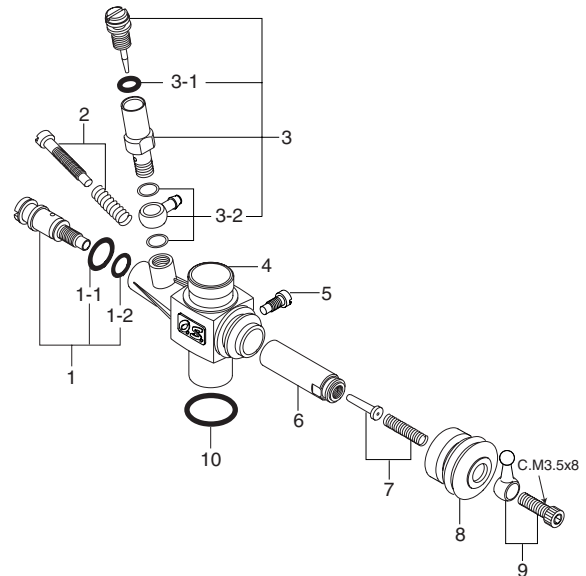

MAX-12CV-X Hyper

(DISCONTINUED) (11274)

TYPE 10C

(21286000)

* Type of screw

C...Cap Screw M...Oval Fillister-Head Screw

F...Flat Head Screw N...Round Head Screw S...Set Screw

No.	Code No.	Description
1	21404000	12CV Machine Head (GOLD)
2	21203011	Cylinder & Piston Assembly
3	21206000	Piston Pin
4	21205040	Connecting Rod
5	21286000	Carburetor Complete (Type 10C)
6	21481700	Carburetor Retainer
7	20810007	Propeller Nut
8	21408000	Drive Hub
9	22631019	Crankshaft Ball Bearing (Front)
10	21401010	Crankcase (GREY)
11	21230000	Crankshaft Ball Bearing (Rear)
12	21202000	Crankshaft
13	21214000	Gasket Set
14	21421200	Starting Shaft
15	21421100	Rear Adaptor
16	21313030	Screw Set
17	73003000	No.5 Recoil Starter Assembly
17-1	73003100	No.5 Recoil Starter Body
17-2	73003200	No.5 One-way Clutch
	72404000	Engine Mount Spacer
	71605300	Glow Plug A3
	72403200	Super Air Cleaner 102 (W/3 filter elements)
	72403210	102 Cleaner Body
	72403120	101,102 Filter Elements (6pcs.)

No.	Code No.	Description
1	21285600	Mixture Control Valve Assembly
1-1	46066319	"O" Ring(L) (2pcs.)
1-2	22781800	"O" Ring(S) (2pcs.)
2	21285640	Throttle Stop Screw
3	21285901	Needle Valve Assembly
3-1	27881820	"O" Ring (2pcs.)
3-2	21881950	No.14 Universal Nipple Assembly
4	21286100	Carburetor Body
5	21285220	Slide Valve Guide Screw
6	21286200	Slide Valve
7	21286400	Metering Needle Assembly
8	21881320	Dust Cover
9	23818420	Ball Link No.4
10	22615000	Carburetor Rubber Gasket