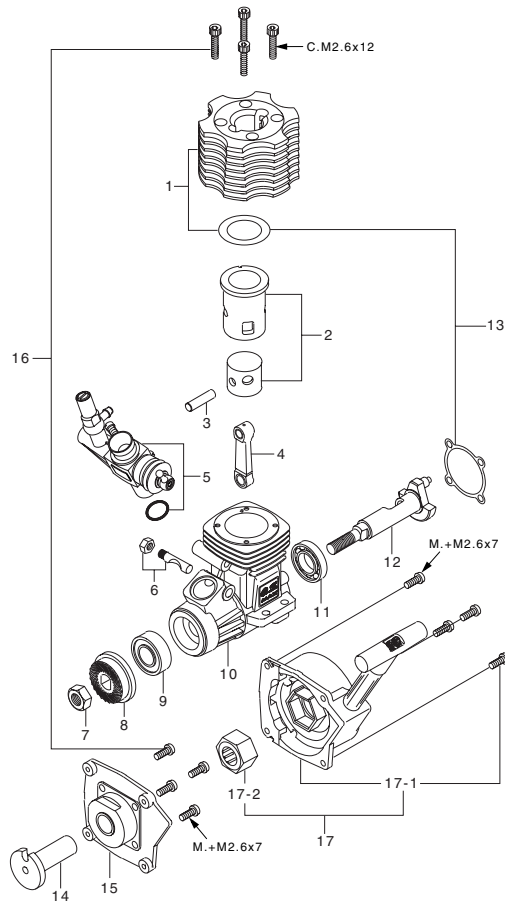

MAX-12CV-X Hyper

(DISCONTINUED) (11274)

TYPE 10C

(21286000)

* Type of screw

C...Cap Screw M...Oval Fillister-Head Screw

F...Flat Head Screw N...Round Head Screw S...Set Screw

No.	Code No.	Description
1	21404000	12CV Machine Head (GOLD)
2	21203011	Cylinder & Piston Assembly
3	21206000	Piston Pin
4	21205040	Connecting Rod
5	21286000	Carburetor Complete (Type 10C)
6	21481700	Carburetor Retainer
7	20810007	Propeller Nut
8	21408000	Drive Hub
9	22631019	Crankshaft Ball Bearing (Front)
10	21401010	Crankcase (GREY)
11	21230000	Crankshaft Ball Bearing (Rear)
12	21202000	Crankshaft
13	21214000	Gasket Set
14	21421200	Starting Shaft
15	21421100	Rear Adaptor
16	21313030	Screw Set
17	73003000	No.5 Recoil Starter Assembly
17-1	73003100	No.5 Recoil Starter Body
17-2	73003200	No.5 One-way Clutch
	72404000	Engine Mount Spacer
	71605300	Glow Plug A3
	72403200	Super Air Cleaner 102 (W/3 filter elements)
	72403210	102 Cleaner Body
	72403120	101,102 Filter Elements (6pcs.)

No.	Code No.	Description
1	21285600	Mixture Control Valve Assembly
1-1	46066319	"O" Ring(L) (2pcs.)
1-2	22781800	"O" Ring(S) (2pcs.)
2	21285640	Throttle Stop Screw
3	21285901	Needle Valve Assembly
3-1	27881820	"O" Ring (2pcs.)
3-2	21881950	No.14 Universal Nipple Assembly
4	21286100	Carburetor Body
5	21285220	Slide Valve Guide Screw
6	21286200	Slide Valve
7	21286400	Metering Needle Assembly
8	21881320	Dust Cover
9	23818420	Ball Link No.4
10	22615000	Carburetor Rubber Gasket