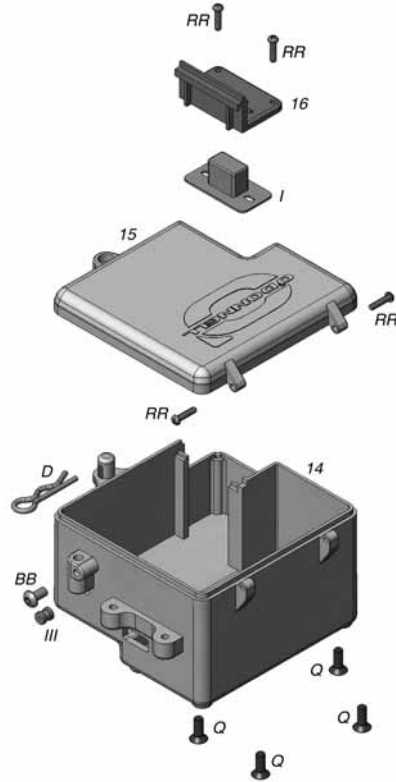

14.....Radio Box.....	ODOC2540
15.....Radio Box Lid.....	ODOC2540
16.....Radio Box Switch Lid.....	ODOC2540
D.....Clip.....	ODOC1688
I.....Switch Guard.....	ODOC2844
Q.....3x10mm Flat Head Screw.....	ODOQ0104
BB.....3x6mm Button Head Screw.....	ODOQ0202
RR.....2x8mm Socket Head Screw.....	ODOQ0403
III.....Antenna Wire Grommet.....	ODOC2844

41 Shock Rod End Ball.....	ODOC2718
149 Shock Cap.....	ODOC2698, ODOC2699, ODOC2708, ODOC2709, ODOC2754
150 Shock Bladder.....	ODOC2698, ODOC2699, ODOC2705
151 Shock Spring Adjustment Collar.....	ODOC2698, ODOC2699, ODOC2708, ODOC2709, ODOC2756
152 Shock Body Front.....	ODOC2698, ODOC2708
153 Shock Body Rear.....	ODOC2699, ODOC2709
154 Shock Piston.....	ODOC2698, ODOC2699, ODOC2703
155 Shock Spacer Top.....	ODOC2698, ODOC2699, ODOC2703
156 Shock Spacer Center.....	ODOC2698, ODOC2699, ODOC2703
157 Shock Spacer Thin.....	ODOC2698, ODOC2699, ODOC2703
158 Shock Cartridge.....	ODOC2698, ODOC2699, ODOC2708, ODOC2709, ODOC2755
159 Shock Shaft Front.....	ODOC2698, ODOC2743
160 Shock Shaft Rear.....	ODOC2699, ODOC2744
161 Shock Spring Cup.....	ODOC2718
162 Shock End.....	ODOC2718
163 Shock Boot.....	ODOC2698, ODOC2699, ODOC2717
164 Shock Spring Front.....	ODOC2698, ODOC2699, ODOC2733, ODOC2734, ODOC2735
165 Shock Spring Rear.....	ODOC2699, ODOC2737, ODOC2738, ODOC2739
F Shock Spring Collar O-Ring.....	ODOC2704
G Shock O-Ring.....	ODOC2704
H Shock Nut O-Ring.....	ODOC2704
BBB 3mm Washer.....	ODOQ0702
FFF 2-56x1/4" Button Head Screw.....	ODOQ0252
GGG 2.5mm Washer.....	ODOQ0701