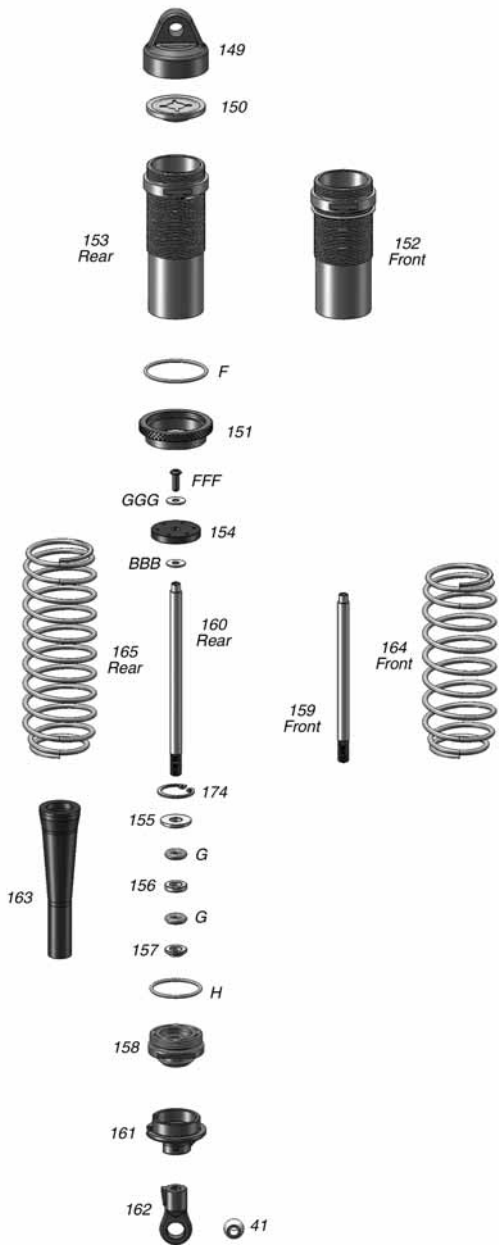

14.....Radio Box.....	ODOC2540
15.....Radio Box Lid.....	ODOC2540
16.....Radio Box Switch Lid.....	ODOC2540
D.....Clip.....	ODOC1688
I.....Switch Guard.....	ODOC2844
Q.....3x10mm Flat Head Screw.....	ODOQ0104
BB.....3x6mm Button Head Screw.....	ODOQ0202
RR.....2x8mm Socket Head Screw.....	ODOQ0403
III.....Antenna Wire Grommet.....	ODOC2844

41 Shock Rod End Ball.....	ODOC2718
149 Shock Cap.....	ODOC2698, ODOC2699, ODOC2708, ODOC2709, ODOC2754
150 Shock Bladder.....	ODOC2698, ODOC2699, ODOC2705
151 Shock Spring Adjustment Collar.....	ODOC2698, ODOC2699, ODOC2708, ODOC2709, ODOC2756
152 Shock Body Front.....	ODOC2698, ODOC2708
153 Shock Body Rear.....	ODOC2699, ODOC2709
154 Shock Piston.....	ODOC2698, ODOC2699, ODOC2703
155 Shock Spacer Top.....	ODOC2698, ODOC2699, ODOC2703
156 Shock Spacer Center.....	ODOC2698, ODOC2699, ODOC2703
157 Shock Spacer Thin.....	ODOC2698, ODOC2699, ODOC2703
158 Shock Cartridge.....	ODOC2698, ODOC2699, ODOC2708, ODOC2709, ODOC2755
159 Shock Shaft Front.....	ODOC2698, ODOC2743
160 Shock Shaft Rear.....	ODOC2699, ODOC2744
161 Shock Spring Cup.....	ODOC2718
162 Shock End.....	ODOC2718
163 Shock Boot.....	ODOC2698, ODOC2699, ODOC2717
164 Shock Spring Front.....	ODOC2698, ODOC2699, ODOC2733, ODOC2734, ODOC2735
165 Shock Spring Rear.....	ODOC2699, ODOC2737, ODOC2738, ODOC2739
F Shock Spring Collar O-Ring.....	ODOC2704
G Shock O-Ring.....	ODOC2704
H Shock Nut O-Ring.....	ODOC2704
BBB 3mm Washer.....	ODOQ0702
FFF 2-56x1/4" Button Head Screw.....	ODOQ0252
GGG 2.5mm Washer.....	ODOQ0701