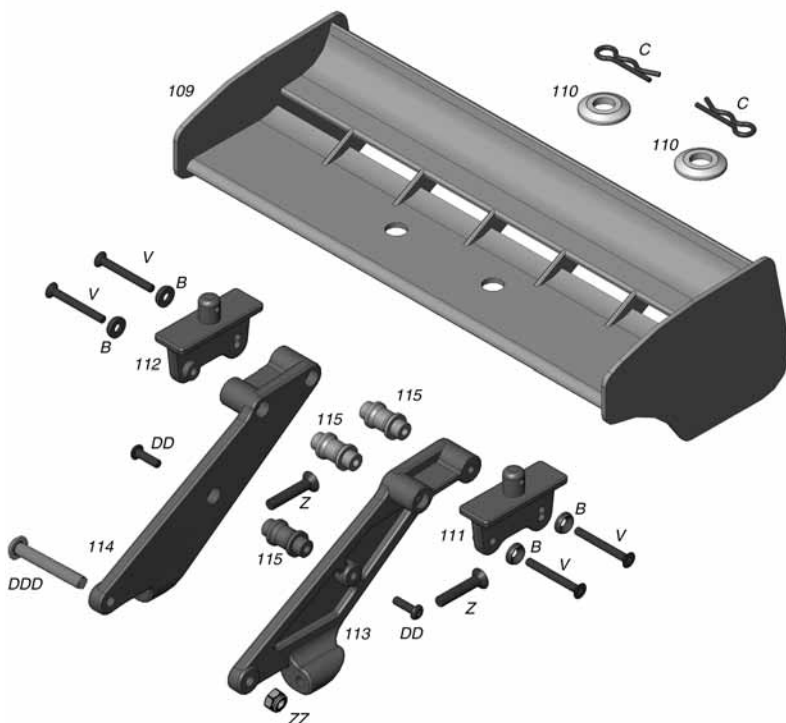

Z01T

DIFFERENTIAL PARTS LIST

FRONT/REAR

CENTER

129....Center Diff Outdrive Cup.....	ODOC1666	137....Diff Support Pin.....	ODOC1758
130....Diff Housing.....	ODOC1730	138....Spur Gear 50 Tooth.....	ODOC2761
131....Diff Housing Gasket.....	ODOC1732	139....Diff Outdrive Cup.....	ODOC1736
132....Diff Sun Gear Backing Washer.....	ODOC1748	140....Diff Shim.....	ODOC1750
133....Diff Outdrive Cup Pin.....	ODOC1738	141....Diff Ring Gear.....	ODOC1743
134....Diff Sun Gear.....	ODOC1746	E.....Diff Outdrive O-Ring.....	ODOC1740
135....Diff Satellite Gear Backing Washer.....	ODOC1748	J.....Bearing 8x16x5mm.....	ODOC1550
136....Diff Satellite Gear.....	ODOC1746	R.....3x12mm Flat Head Screw.....	ODOQ0105

Z01T

WING PARTS LIST

109....Rear Wing.....	ODOC2580
110....Rear Wing Washer.....	ODOC2580
111....Rear Wing Upper Mount Left.....	ODOC2593
112....Rear Wing Upper Mount Right.....	ODOC2593
113....Rear Wing Mount Left.....	ODOC2588
114....Rear Wing Mount Right.....	ODOC2588
115....Rear Wing Mount Support.....	ODOC2590

B.....3mm Countersunk Washer.....	ODOQ0713
C.....Body Clip.....	ODOC1590
V.....3x25mm Flat Head Screw.....	ODOQ0112
Z.....4x20mm Flat Head Screw.....	ODOQ0128
DD.....3x10mm Button Head Screw.....	ODOQ0204
ZZ.....4mm Lock Nut.....	ODOQ0603
DDD.....4x30mm Button Head Screw.....	ODOQ0232