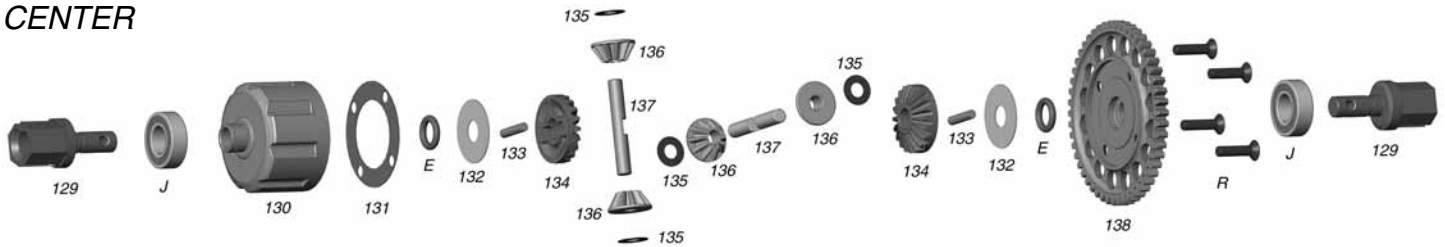

CENTER

129....Center Diff Outdrive Cup.....	ODOC1666	137....Diff Support Pin.....	ODOC1758
130....Diff Housing.....	ODOC1730	138....Spur Gear 50 Tooth.....	ODOC2761
131....Diff Housing Gasket.....	ODOC1732	139....Diff Outdrive Cup.....	ODOC1736
132....Diff Sun Gear Backing Washer.....	ODOC1748	140....Diff Shim.....	ODOC1750
133....Diff Outdrive Cup Pin.....	ODOC1738	141....Diff Ring Gear.....	ODOC1743
134....Diff Sun Gear.....	ODOC1746	E.....Diff Outdrive O-Ring.....	ODOC1740
135....Diff Satellite Gear Backing Washer.....	ODOC1748	J.....Bearing 8x16x5mm.....	ODOC1550
136....Diff Satellite Gear.....	ODOC1746	R.....3x12mm Flat Head Screw.....	ODOQ0105