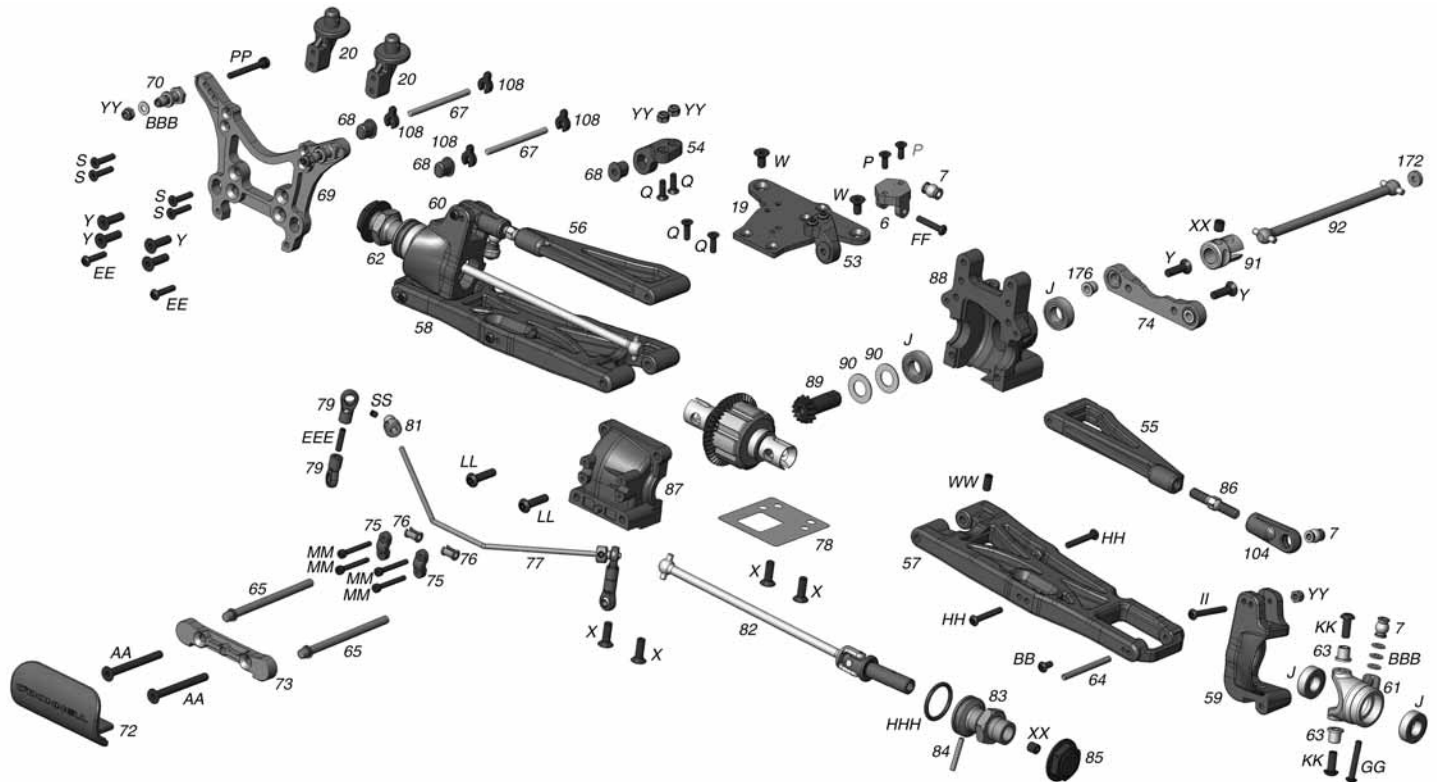

6.....Chassis Torque Rod Mount Front.....	ODOC1686	87.....Diff Case A.....	ODOC1720
7.....Rod End Ball.....	ODOC2598	88.....Diff Case B.....	ODOC1720
19.....Front Top Plate.....	ODOC1782	89.....Pinion Gear Shaft.....	ODOC2511
20.....Body Mount Front.....	ODOC1593	90.....Pinion Gear Shaft Shim.....	ODOC1750
53.....Suspension Arm Mount Front Upper Left.....	ODOC2820	91.....Center Drive Coupler.....	ODOC1670
54.....Suspension Arm Mount Front Upper Right.....	ODOC2820	92.....Center Dogbone Aluminum, Front.....	ODOC1667
55.....Suspension Arm Front Upper Left.....	ODOC2806	104....Front Rod End Short.....	ODOC1780
56.....Suspension Arm Front Upper Right.....	ODOC2806	108....Hinge Pin Spacer 2.5mm.....	ODOC1862
57.....Suspension Arm Front Lower Left.....	ODOC2803	172....Dogbone Spacer 1.5mm.....	ODOC1669
58.....Suspension Arm Front Lower Right.....	ODOC2803	176....Hinge Pin Pivot.....	ODOC1858
59.....Caster Block Front Left 10°.....	ODOC1658	J..... Bearing 8x16x5mm.....	ODOC1550
60.....Caster Block Front Right 10°.....	ODOC1658	P.....3x8mm Flat Head Screw.....	ODOQ0103
61.....Steering Knuckle Left Cast.....	ODOC2776	Q.....3x10mm Flat Head Screw.....	ODOQ0104
62.....Steering Knuckle Right Cast.....	ODOC2776	S.....3x14mm Flat Head Screw.....	ODOQ0106
63.....Caster Block Bushing.....	ODOC1655	W.....4x8mm Flat Head Screw.....	ODOQ0122
64.....Hinge Pin Lower Arm Front Outer.....	ODOC1850	X.....4x12mm Flat Head Screw.....	ODOQ0124
65.....Hinge Pin Lower Arm Inner.....	ODOC1857	Y.....4x14mm Flat Head Screw.....	ODOQ0125
67.....Hinge Pin Upper Arm Front Inner.....	ODOC1856	AA.....4x40mm Flat Head Screw.....	ODOQ0138
68.....Upper Mount Bushing.....	ODOC3120	BB.....3x6mm Button Head Screw.....	ODOQ0202
69.....Shock Tower Front.....	ODOC2751	EE.....3x14mm Button Head Screw.....	ODOQ0206
70.....Shock Top Mount.....	ODOC2742	FF.....3x16mm Button Head Screw.....	ODOQ0207
72.....Bumper Front.....	ODOC1620	GG.....3x18mm Button Head Screw.....	ODOQ0208
73.....Front Arm Pivot Mount Front.....	ODOC1776	HH.....3x20mm Button Head Screw.....	ODOC0209
74.....Front Arm Pivot Mount Rear.....	ODOC1779	II.....3x25mm Button Head Screw.....	ODOQ0212
75.....Sway Bar Mount.....	ODOC2826	KK.....4x11mm Button Head Screw.....	ODOQ0227
76.....Sway Bar Bushing.....	ODOC2826	LL.....4x16mm Button Head Screw.....	ODOQ0229
77.....Sway Bar Front.....	ODOC2827, ODOC2828, ODOC2829	MM.....2.5x8mm Socket Head Screw.....	ODOQ0304
78.....Diff Case Gasket.....	ODOC1725	PP.....3x25mm Socket Head Screw.....	ODOQ0319
79.....Sway Bar Link Ball End.....	ODOC2838	SS.....3x3mm Set Screw.....	ODOQ0502
80.....Sway Bar Link Ball.....	ODOC2838	WW...4x8mm Set Screw.....	ODOQ0518
81.....Sway Bar Link Mount.....	ODOC2838	XX.....5x5mm Set Screw.....	ODOQ0528
82.....Universal Driveshaft Front.....	ODOC3106	YY.....3mm Lock Nut.....	ODOQ0602
83.....Wheel Hub.....	ODOC3303	BBB..3mm Washer.....	ODOQ0702
84.....Wheel Hub Pin.....	ODOC3306	EEE..4x10mm Set Screw.....	ODOQ0519
85.....Wheel Hub Nut.....	ODOC3304	HHH..Wheel Hub O-Ring.....	ODOC3303, ODOC3307
86.....Front Upper Turnbuckle.....	ODOC1786