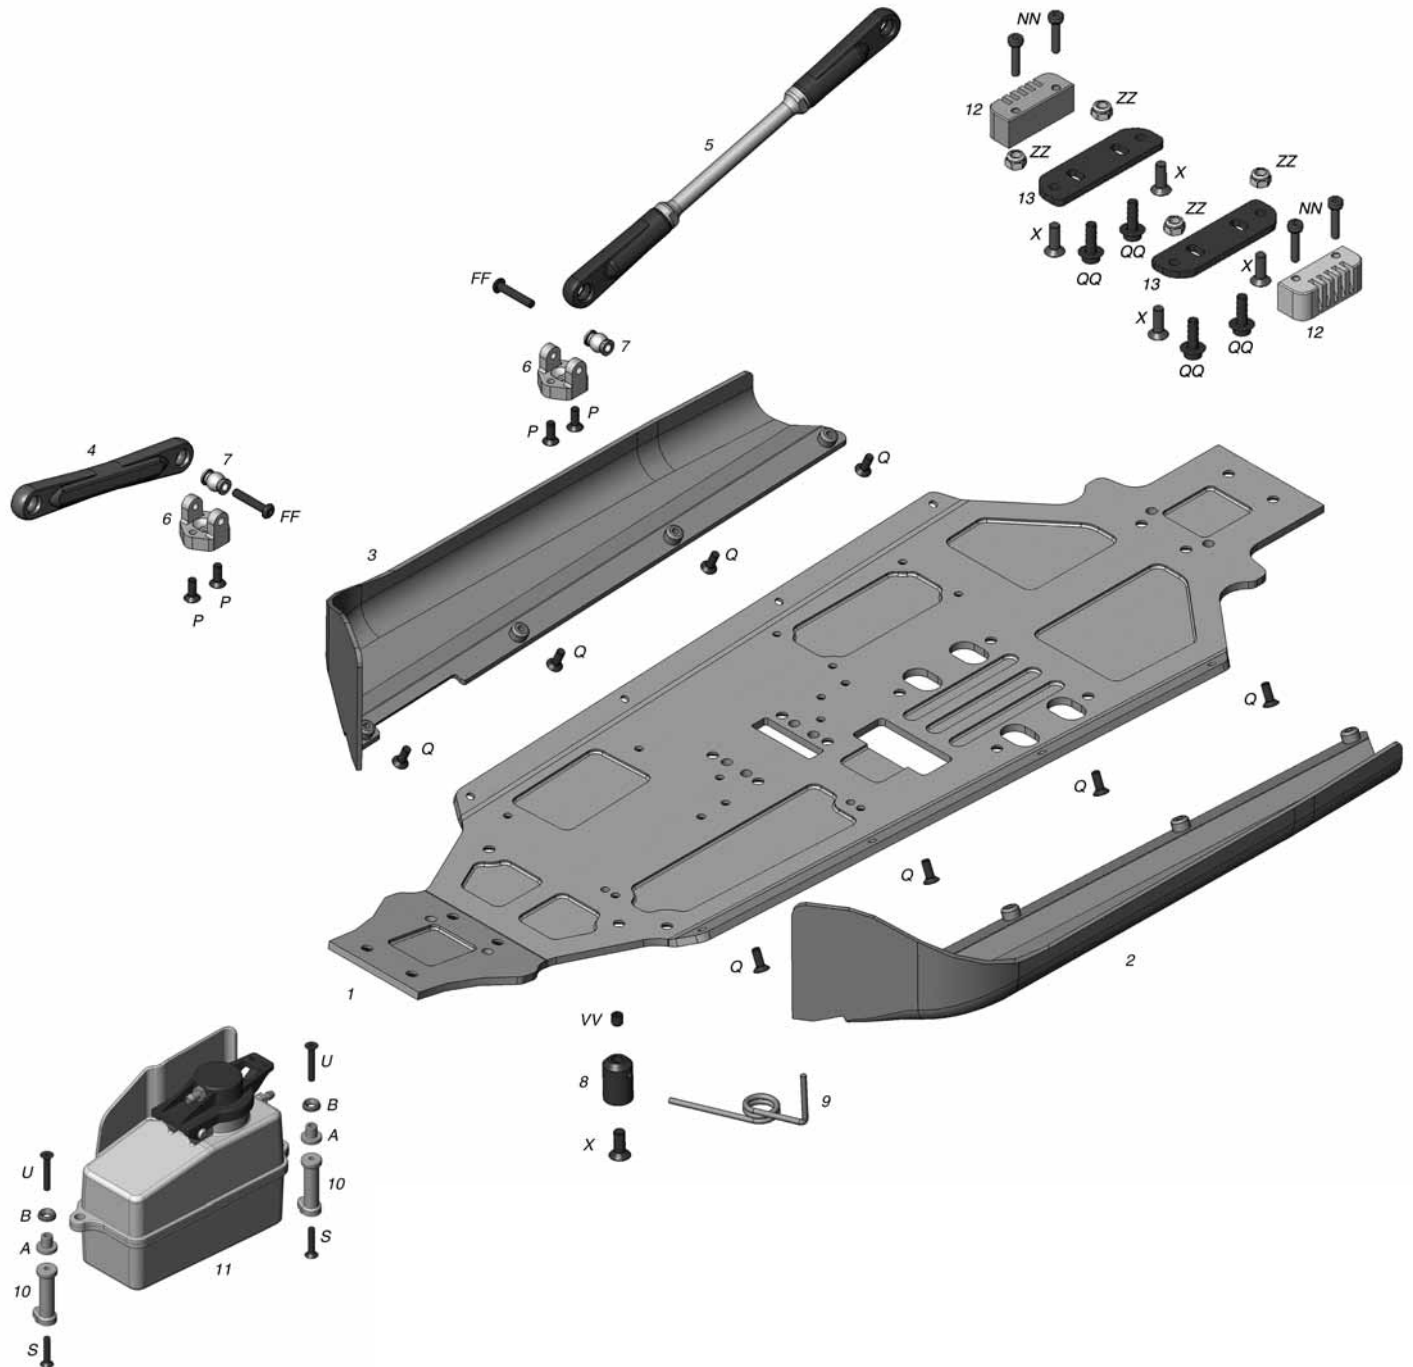

1.....Chassis.....	ODOC1677	A.....Fuel Tank Grommet.....	ODOC1800
2.....Chassis Side Pod Left.....	ODOC1681	B.....3mm Countersunk Washer.....	ODOQ0713
3.....Chassis Side Pod Right.....	ODOC1681	P.....3x8mm Flat Head Screw.....	ODOQ0103
4.....Chassis Torque Rod Front.....	ODOC1685	Q.....3x10mm Flat Head Screw.....	ODOQ0104
5.....Chassis Torque Rod Rear.....	ODOC1685	S.....3x14mm Flat Head Screw.....	ODOQ0106
6.....Chassis Torque Rod Mount.....	ODOC1686	U.....3x18mm Flat Head Screw.....	ODOQ0107
7.....Rod End Ball.....	ODOC2598	X.....4x12mm Flat Head Screw.....	ODOQ0124
8.....Pipe Mount.....	ODOC2520	FF.....3x16mm Button Head Screw.....	ODOQ0207
9.....Pipe Mount Wire.....	ODOC2520	NN.....3x14mm Socket Head Screw.....	ODOQ0314
10.....Fuel Tank Standoff.....	ODOC1804	QQ.....4x10mm Flanged Socket Head Screw.....	ODOQ0335
11.....Fuel Tank Assembly.....	ODOC1799	VV.....4x4mm Set Screw.....	ODOQ0516
12.....Engine Mount.....	ODOC1764	ZZ.....4mm Lock Nut.....	ODOQ0603
13.....Engine Mount Plate.....	ODOC1766