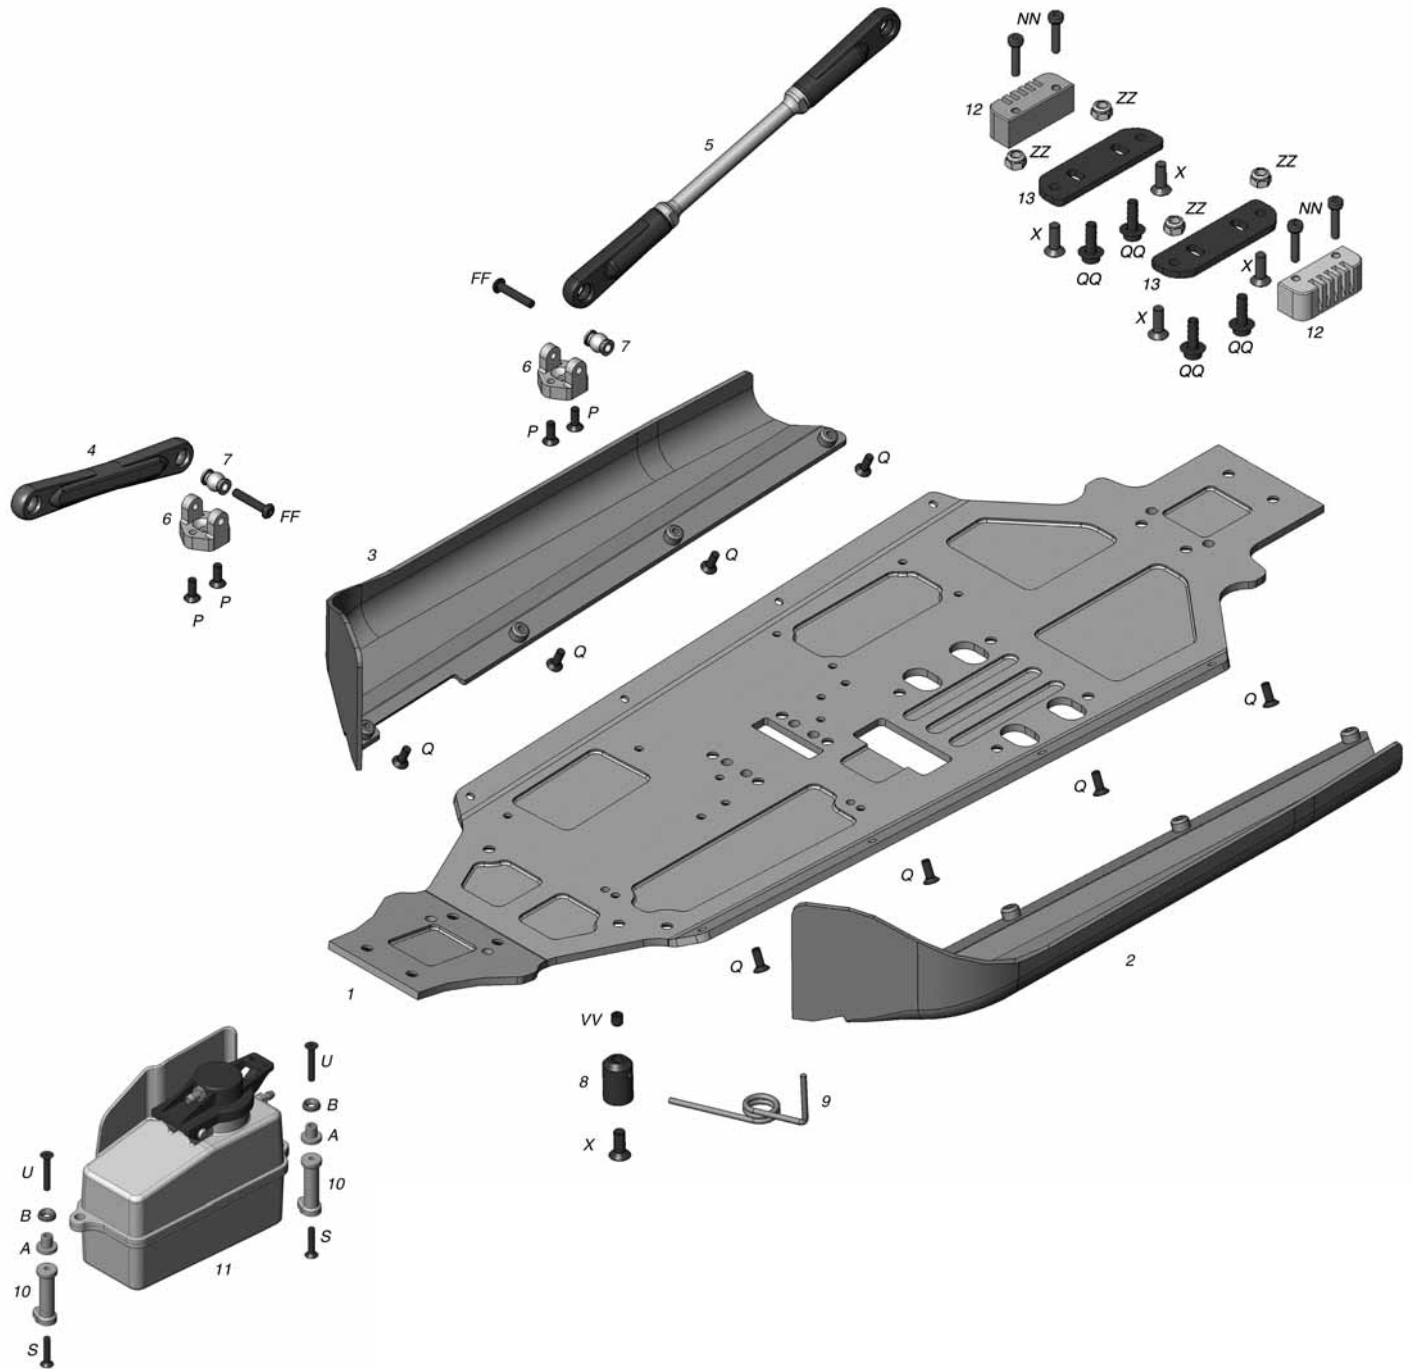

1.....Chassis.....	ODOC1677	A.....Fuel Tank Grommet.....	ODOC1800
2.....Chassis Side Pod Left.....	ODOC1681	B.....3mm Countersunk Washer.....	ODOQ0713
3.....Chassis Side Pod Right.....	ODOC1681	P.....3x8mm Flat Head Screw.....	ODOQ0103
4.....Chassis Torque Rod Front.....	ODOC1685	Q.....3x10mm Flat Head Screw.....	ODOQ0104
5.....Chassis Torque Rod Rear.....	ODOC1685	S.....3x14mm Flat Head Screw.....	ODOQ0106
6.....Chassis Torque Rod Mount.....	ODOC1686	U.....3x18mm Flat Head Screw.....	ODOQ0107
7.....Rod End Ball.....	ODOC2598	X.....4x12mm Flat Head Screw.....	ODOQ0124
8.....Pipe Mount.....	ODOC2520	FF.....3x16mm Button Head Screw.....	ODOQ0207
9.....Pipe Mount Wire.....	ODOC2520	NN.....3x14mm Socket Head Screw.....	ODOQ0314
10.....Fuel Tank Standoff.....	ODOC1804	QQ.....4x10mm Flanged Socket Head Screw.....	ODOQ0335
11.....Fuel Tank Assembly.....	ODOC1799	VV.....4x4mm Set Screw.....	ODOQ0516
12.....Engine Mount.....	ODOC1764	ZZ.....4mm Lock Nut.....	ODOQ0603
13.....Engine Mount Plate.....	ODOC1766