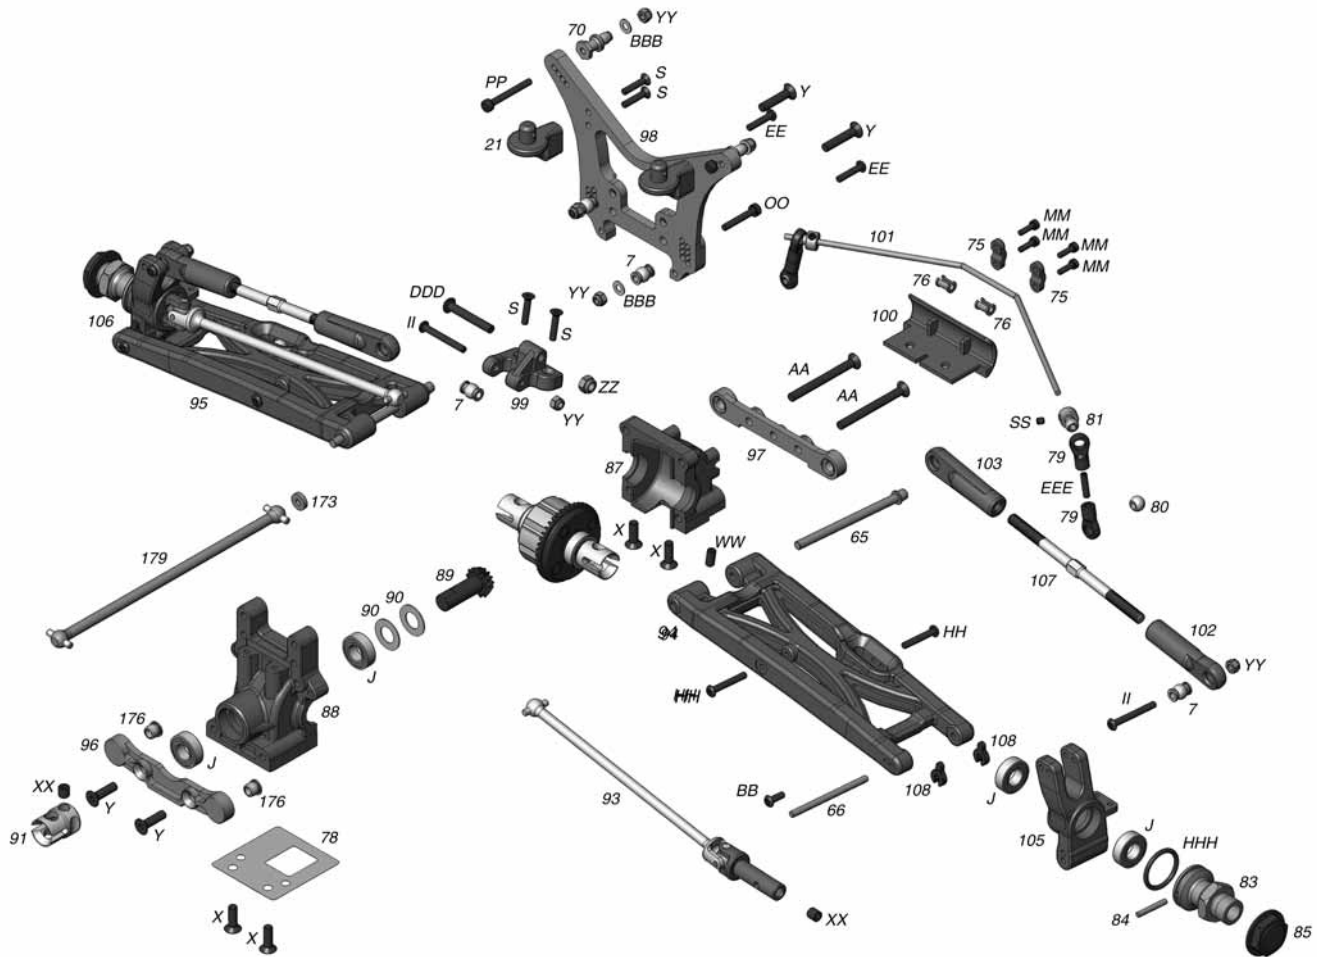

7..... Rod End Ball	ODOC2598	103.... Rear Rod End Long.....	ODOC2570
21..... Body Mount Rear	ODOC1593	105.... Rear Hub Carrier Left.....	ODOC2566
65..... Hinge Pin Lower Arm Inner.....	ODOC1857	106.... Rear Hub Carrier Right.....	ODOC2566
66..... Hinge Pin Lower Arm Rear Outer.....	ODOC1854	107.... Rear Upper Turnbuckle.....	ODOC2577
70..... Shock Top Mount.....	ODOC2742	108.... Hinge Pin Spacer 2.5mm	ODOC1862
75..... Sway Bar Mount	ODOC2826	173.... Dogbone Spacer 2mm	ODOC1669
76..... Sway Bar Bushing	ODOC2826	176.... Pinion Mount Pivot.....	ODOC1858
78..... Diff Case Gasket	ODOC1725	179.... Center Dogbone Aluminum Rear	ODOC1667
79..... Sway Bar Link Ball End.....	ODOC2838	J..... Bearing 8x16x5mm	ODOC1550
80..... Sway Bar Link Ball.....	ODOC2838	S..... 3x14mm Flat Head Screw	ODOQ0106
81..... Sway Bar Link Mount.....	ODOC2838	X..... 4x12mm Flat Head Screw	ODOQ0124
83..... Wheel Hub.....	ODOC3303	Y..... 4x14mm Flat Head Screw	ODOQ0125
84..... Wheel Hub Pin	ODOC3306	AA.... 4x40mm Flat Head Screw	ODOQ0138
85..... Wheel Hub Nut.....	ODOC3304	BB.... 3x6mm Button Head Screw.....	ODOQ0202
87..... Diff Case A	ODOC1720	EE.... 3x14mm Button Head Screw.....	ODOQ0206
88..... Diff Case B	ODOC1720	HH... 3x20mm Button Head Screw.....	ODOQ0209
89..... Pinion Gear Shaft.....	ODOC2511	II.... 3x25mm Button Head Screw.....	ODOQ0212
90..... Pinion Gear Shaft Shim.....	ODOC1750	MM... 2.5x8mm Socket Head Screw	ODOQ0304
91..... Center Drive Coupler.....	ODOC1670	OO.... 3x18mm Socket Head Screw	ODOQ0316
93..... Universal Driveshaft Rear.....	ODOC3106	PP.... 3x25mm Socket Head Screw	ODOQ0319
94..... Suspension Arm Lower Rear Left	ODOC2811	SS.... 3x3mm Set Screw	ODOQ0502
95..... Suspension Arm Lower Rear Right.....	ODOC2811	WW... 4x8mm Set Screw	ODOQ0518
96..... Rear Arm Pivot Mount Front 2° Anti-squat	ODOC2554	XX.... 5x5mm Set Screw	ODOQ0528
97..... Rear Arm Pivot Mount Rear -2.5° Toe	ODOC2564	YY.... 3mm Locknut.....	ODOQ0602
98..... Shock Tower Rear	ODOC2752	ZZ.... 4mm Locknut.....	ODOQ0603
99..... Rear Wing Case Mount.....	ODOC2586	BBB... 3mm Washer	ODOQ0702
100.... Bumper Rear	ODOC1622	DDD... 4x30mm Button Head Screw.....	ODOQ0232
101.... Sway Bar Rear	ODOC2834, ODOC2835, ODOC2836	EEE... 4x10mm Set Screw	ODOQ0519
102.... Rear Rod End Short.....	ODOC2571	HHH... Wheel Hub O-Ring	ODOC3303, ODOC3307