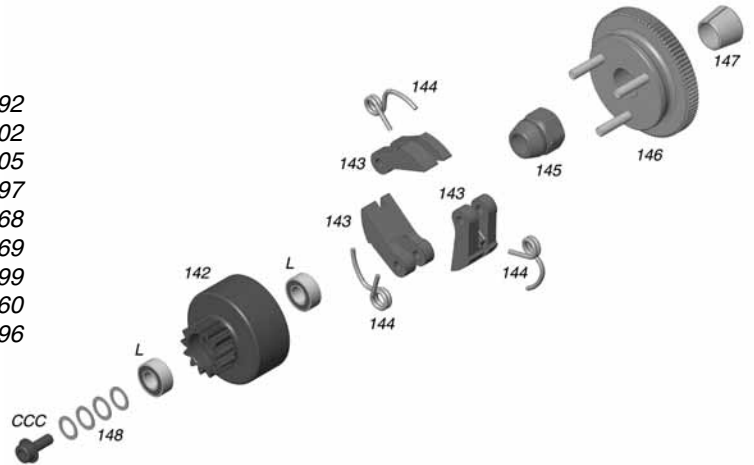

B.....3mm Countersunk Washer.....	ODOQ0713
C.....Body Clip.....	ODOC1590
V.....3x25mm Flat Head Screw.....	ODOQ0112
Z.....4x20mm Flat Head Screw.....	ODOQ0128
DD.....3x10mm Button Head Screw.....	ODOQ0204
ZZ.....4mm Lock Nut.....	ODOQ0603
DDD.....4x30mm Button Head Screw.....	ODOQ0232

14.....Radio Box.....	ODOC2540
15.....Radio Box Lid.....	ODOC2540
16.....Radio Box Switch Lid.....	ODOC2540
D.....Clip.....	ODOC1688
I.....Switch Guard.....	ODOC2844
Q.....3x10mm Flat Head Screw.....	ODOQ0104
BB.....3x6mm Button Head Screw.....	ODOQ0202
RR.....2x8mm Socket Head Screw.....	ODOQ0403
III.....Antenna Wire Grommet.....	ODOC2844

Z01T

CLUTCH PARTS LIST

142....Clutch Bell	ODOC1692
143....Clutch Shoe.....	ODOC1702
144....Clutch Shoe Spring	ODOC1705
145....Clutch Nut.....	ODOC1697
146....Flywheel	ODOC1768
147....Flywheel Collet.....	ODOC1769
148....Clutch Shim	ODOC1699
L..... Bearing 5x10x4mm	ODOC1560
CCC...3x10mm Clutch Bell Screw.....	ODOC1696