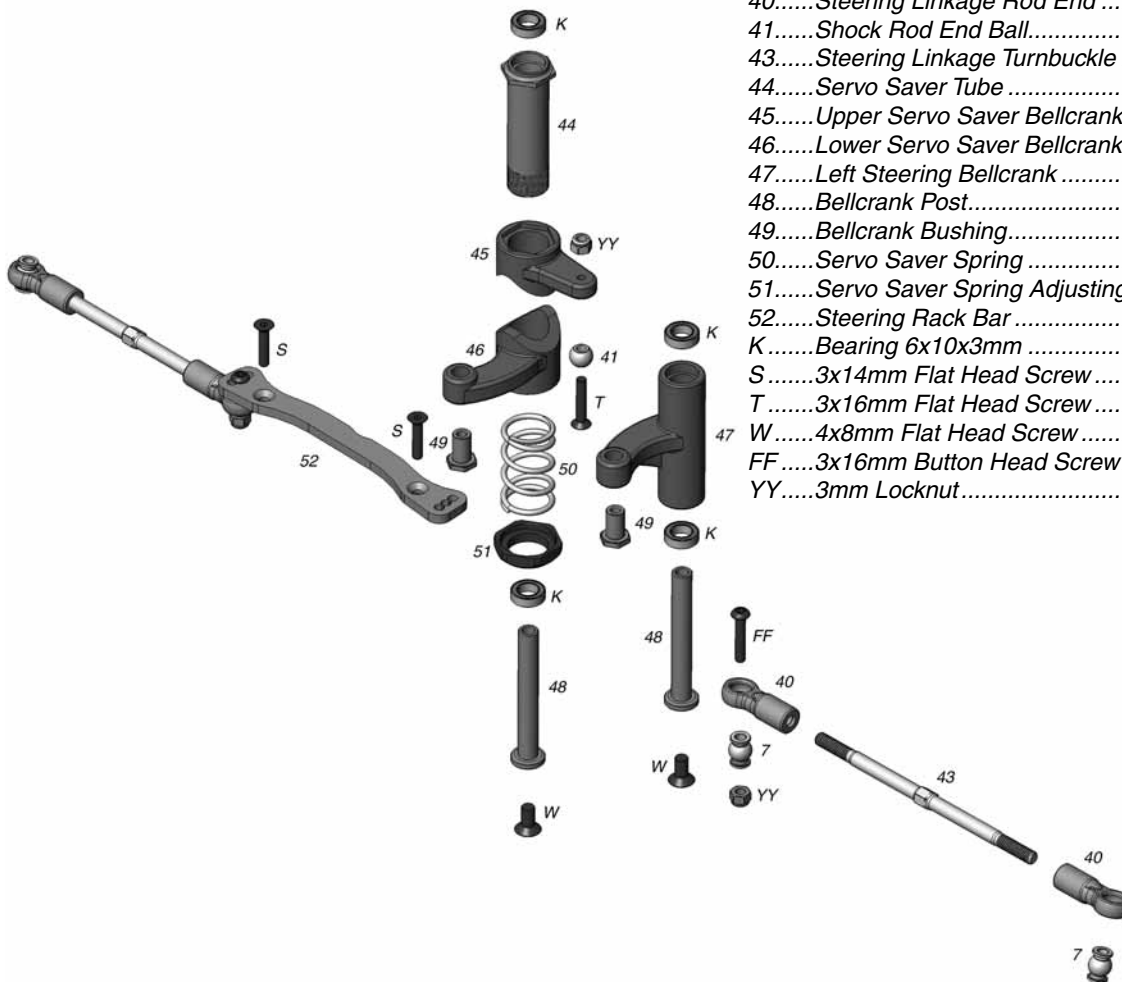

Z01T

CLUTCH PARTS LIST

142....Clutch Bell	ODOC1692
143....Clutch Shoe.....	ODOC1702
144....Clutch Shoe Spring	ODOC1705
145....Clutch Nut.....	ODOC1697
146....Flywheel	ODOC1768
147....Flywheel Collet.....	ODOC1769
148....Clutch Shim	ODOC1699
L..... Bearing 5x10x4mm	ODOC1560
CCC...3x10mm Clutch Bell Screw.....	ODOC1696

Z01T

BELLCRANK PARTS LIST

7.....Rod End Ball	ODOC2598
40.....Steering Linkage Rod End	ODOC2780
41.....Shock Rod End Ball.....	ODOC2718
43.....Steering Linkage Turnbuckle	ODOC2783
44.....Servo Saver Tube	ODOC2770
45.....Upper Servo Saver Bellcrank	ODOC2770, ODOC2773
46.....Lower Servo Saver Bellcrank	ODOC2770, ODOC2773
47.....Left Steering Bellcrank	ODOC2770, ODOC2773
48.....Bellcrank Post.....	ODOC2770
49.....Bellcrank Bushing.....	ODOC2770
50.....Servo Saver Spring	ODOC2774
51.....Servo Saver Spring Adjusting Nut.....	ODOC2770
52.....Steering Rack Bar	ODOC2784
K..... Bearing 6x10x3mm	ODOC1555
S.....3x14mm Flat Head Screw	ODOQ0106
T.....3x16mm Flat Head Screw	ODOQ0107
W.....4x8mm Flat Head Screw	ODOQ0122
FF.....3x16mm Button Head Screw.....	ODOQ0207
YY.....3mm Locknut.....	ODOQ0602