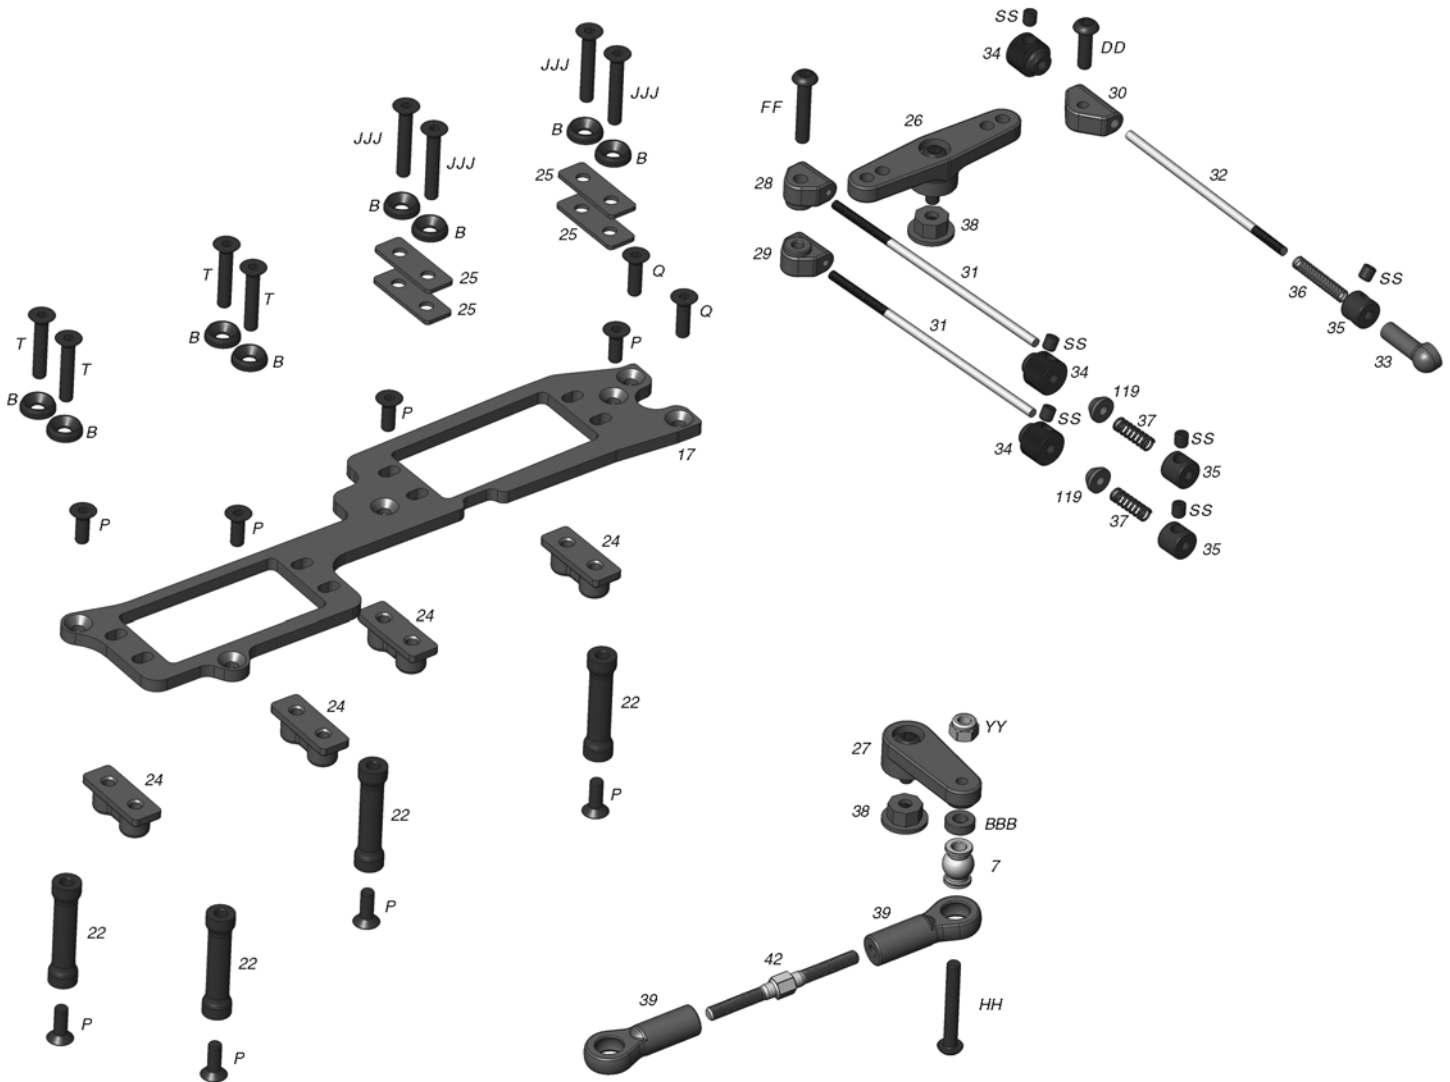

Z41B.5GTM

REPLACEMENT PARTS

O'DONNELL[®]
RACING

1.....Chassis.....	ODOC1679	A.....Fuel Tank Grommet.....	ODOC1800
2.....Chassis Side Pod Left.....	ODOC1682	B.....3mm Countersunk Washer.....	ODOQ0713
3.....Chassis Side Pod Right.....	ODOC1682	P.....3x8mm Flat Head Screw.....	ODOQ0103
4.....Chassis Torque Rod Front.....	ODOC1689	Q.....3x10mm Flat Head Screw.....	ODOQ0104
5.....Chassis Torque Rod Rear.....	ODOC1687	S.....3x14mm Flat Head Screw.....	ODOQ0106
6.....Chassis Torque Rod Mount.....	ODOC1686	U.....3x18mm Flat Head Screw.....	ODOQ0107
7.....Rod End Ball.....	ODOC2598	X.....4x12mm Flat Head Screw.....	ODOQ0124
8.....Pipe Mount.....	ODOC2520	FF.....3x16mm Button Head Screw.....	ODOQ0207
9.....Pipe Mount Wire.....	ODOC2520	II.....3x25mm Button Head Screw.....	ODOQ0212
10.....Fuel Tank Standoff.....	ODOC1804	NN.....3x14mm Socket Head Screw.....	ODOQ0314
11.....Fuel Tank Assembly.....	ODOC1797	QQ.....4x10mm Flanged Socket Head Screw.....	ODOQ0335
12.....Engine Mount.....	ODOC1765	VV.....4x4mm Set Screw.....	ODOQ0516
13.....Engine Mount Plate.....	ODOC1766	YY.....3mm Lock Nut.....	ODOQ0602
18.....Torque Rod End.....	ODOC1687	ZZ.....4mm Lock Nut.....	ODOQ0603
188.....Wheel White, Team.....	ODOC3204		