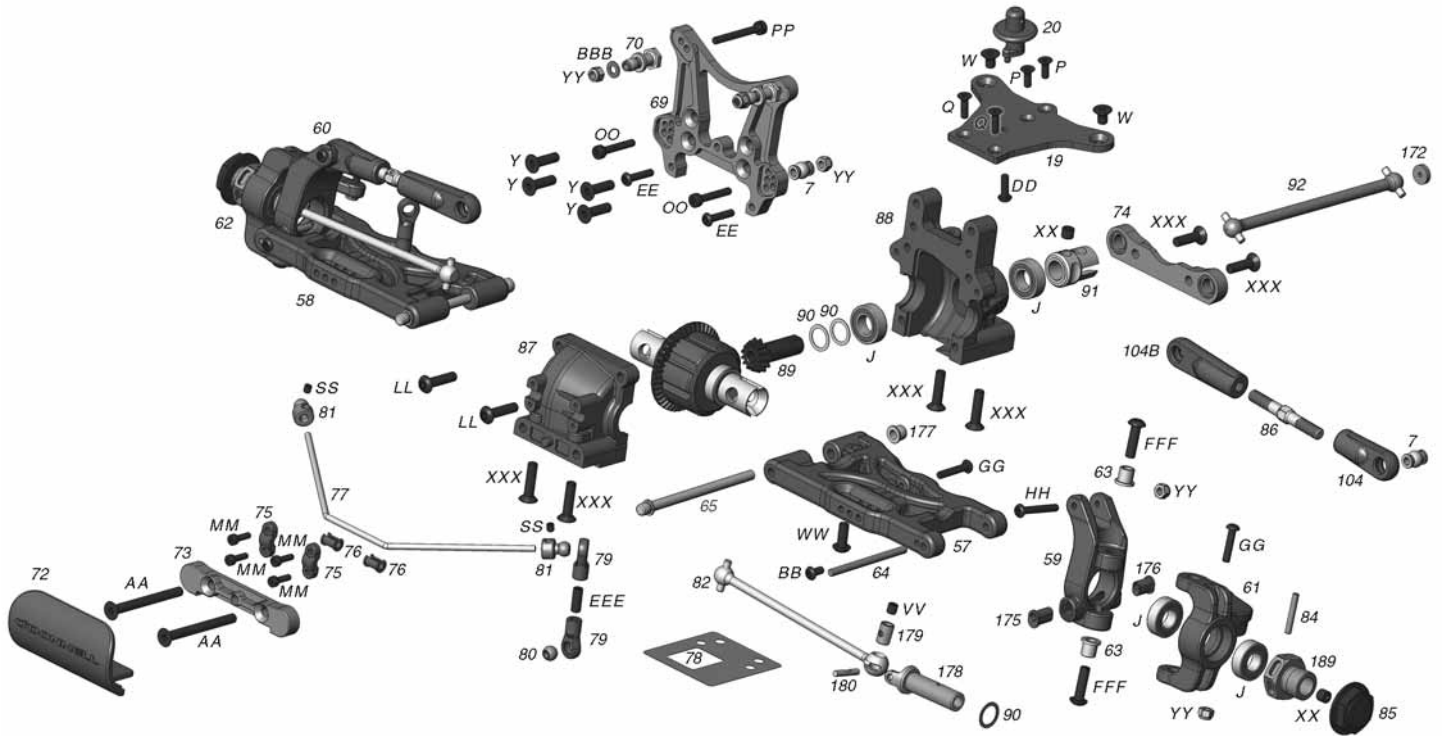

7.....Rod End Ball	ODOC2598	104....Front Rod End Outer	ODOC1780
19.....Front Top Plate	ODOC1787	104B..Front Rod End Inner	ODOC1773
20.....Body Mount Front.....	ODOC1592	172....Center Dogbone Spacer 1.5mm.....	ODOC1669
57.....Suspension Arm Front Lower Left.....	ODOC2807	175....Castor Block Bushing Front.....	ODOC1661
58.....Suspension Arm Front Lower Right.....	ODOC2807	176....Castor Block Bushing Rear	ODOC1661
59.....Caster Block Front Left.....	ODOC1660	177....Hinge Pin Pivot.....	ODOC1858
60.....Caster Block Front Right.....	ODOC1660	178....CVA Axle	ODOC3110
61.....Steering Knuckle Left	ODOC2778	179....CVA Coupler.....	ODOC3110
62.....Steering Knuckle Right.....	ODOC2778	180....CVA Pin	ODOC3110
63.....Caster Block Bushing	ODOC1655	189....Front Wheel Wide Hub.....	ODOC3301
64.....Hinge Pin Lower Arm Front Outer	ODOC1859	J..... Bearing 8x16x5mm	ODOC1550
65.....Hinge Pin Lower Arm Inner	ODOC1857	P .....3x8mm Flat Head Screw	ODOQ0103
69.....Shock Tower Front.....	ODOC2749	Q.....3x10mm Flat Head Screw	ODOQ0104
70.....Big Bore Shock Top Mount	ODOC2742	W .....4x8mm Flat Head Screw	ODOQ0122
72.....Bumper Front.....	ODOC1620	Y .....4x14mm Flat Head Screw	ODOQ0125
73.....Front Arm Pivot Mount Front	ODOC1776	AA....4x40mm Flat Head Screw	ODOQ0138
74.....Front Arm Pivot Mount Rear.....	ODOC1779	BB....3x6mm Button Head Screw.....	ODOQ0202
75.....Sway Bar Mount	ODOC2826	DD ....3x10mm Button Head Screw.....	ODOQ0204
76.....Sway Bar Bushing	ODOC2825, ODOC2826	EE....3x14mm Button Head Screw.....	ODOQ0206
77.....Sway Bar Front.....	ODOC2830, ODOC2831, ODOC2824, ODOC2832	GG....3x18mm Button Head Screw.....	ODOQ0208
78..... Diff Case Gasket	ODOC1725	HH ....3x20mm Button Head Screw.....	ODOC0209
79.....Sway Bar Link Ball End	ODOC2838	LL.....4x16mm Button Head Screw.....	ODOQ0229
80.....Sway Bar Link Ball.....	ODOC2838	MM....2.5x8mm Socket Head Screw	ODOQ0304
81.....Sway Bar Link Mount.....	ODOC2841, ODOC2838	OO....3x18mm Socket Head Screw	ODOQ0316
82.....Front Dogbone.....	ODOC3110	PP....3x25mm Socket Head Screw	ODOQ0319
84.....Wheel Hub Pin	ODOC3306	SS....3x3mm Set Screw	ODOQ0502
85.....Wheel Hub Nut	ODOC3304	VV....4x4mm Set Screw	ODOQ0516
86.....Front Upper Turnbuckle	ODOC1786	WW....Droop Screw.....	ODOQ1763
87.....Diff Case A	ODOC1720	XX....5x5mm Set Screw	ODOQ0528
88.....Diff Case B	ODOC1720	YY....3mm Locknut.....	ODOQ0602
89.....Pinion Gear Shaft (10T)	ODOC2511	BBB ..3mm Washer	ODOQ0702
90.....Pinion Gear Shaft Shim.....	ODOC1750	EEE ..4x10mm Set Screw	ODOQ0519
91.....Center Drive Coupler.....	ODOC1670	FFF ..4x14mm Button Head Screw.....	ODOQ0228
92.....Center Dog Bone Aluminum.....	ODOC1672	XXX ..4x16mm Flat Head Screw	ODOQ0126
		Front Nose (not shown).....	ODOC1785