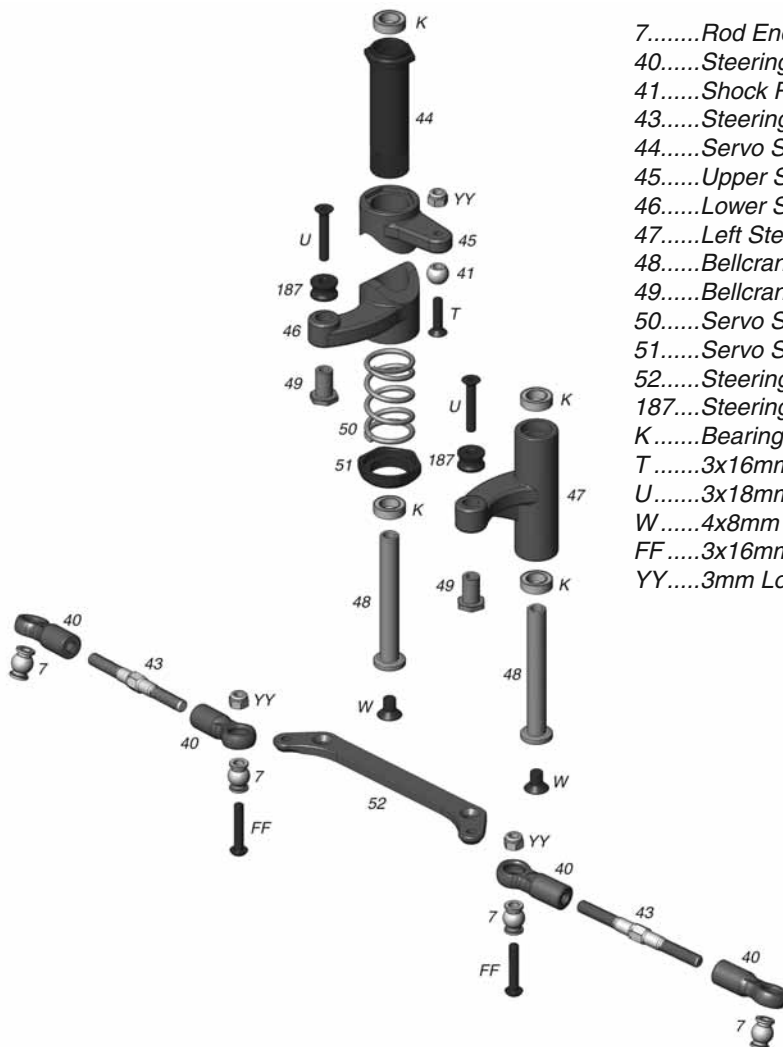

Z01B-SG TEAM

CLUTCH PARTS LIST

142....Clutch Bell 16 Tooth.....	ODOC1693
143....Clutch Shoe.....	ODOC1702
144....Clutch Shoe Spring	ODOC1705
145....Clutch Nut.....	ODOC1697
146....Flywheel	ODOC1768
147....Flywheel Collet.....	ODOC1769
148....Clutch Shim.....	ODOC1699
L..... Bearing 5x10x4mm	ODOC1560
CCC..3x10mm Clutch Bell Screw.....	ODOC1696

Z01B-SG TEAM

BELLCRANK PARTS LIST

7.....Rod End Ball	ODOC2598
40.....Steering Linkage Rod End	ODOC2780
41..... Shock Rod End Ball.....	ODOC2718
43.....Steering Linkage Turnbuckle	ODOC2782
44.....Servo Saver Tube	ODOC2770
45.....Upper Servo Saver Bellcrank	ODOC2770, ODOC2773
46.....Lower Servo Saver Bellcrank	ODOC2770, ODOC2773
47.....Left Steering Bellcrank	ODOC2770, ODOC2773
48.....Bellcrank Post.....	ODOC2770
49.....Bellcrank Bushing.....	ODOC2770
50.....Servo Saver Spring	ODOC2774
51.....Servo Saver Spring Adjusting Nut.....	ODOC2770
52.....Steering Rack Bar	ODOC2785
187.....Steering Rack Spacer.....	ODOC2785
K.....Bearing 6x10x3mm	ODOC1555
T.....3x16mm Flat Head Screw	ODOQ0107
U.....3x18mm Flat Head Screw	ODOQ0108
W.....4x8mm Flat Head Screw	ODOQ0122
FF.....3x16mm Button Head Screw.....	ODOQ0207
YY.....3mm Locknut.....	ODOQ0602