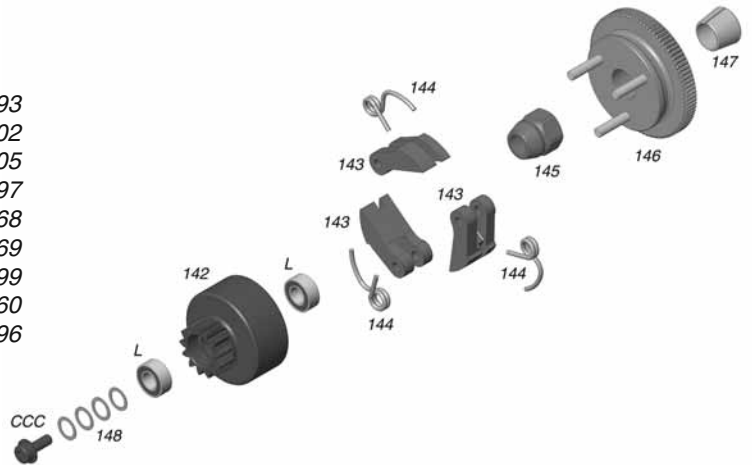

Z01B-SG TEAM

CLUTCH PARTS LIST

142....Clutch Bell 16 Tooth.....	ODOC1693
143....Clutch Shoe.....	ODOC1702
144....Clutch Shoe Spring	ODOC1705
145....Clutch Nut.....	ODOC1697
146....Flywheel	ODOC1768
147....Flywheel Collet.....	ODOC1769
148....Clutch Shim.....	ODOC1699
L..... Bearing 5x10x4mm	ODOC1560
CCC..3x10mm Clutch Bell Screw.....	ODOC1696