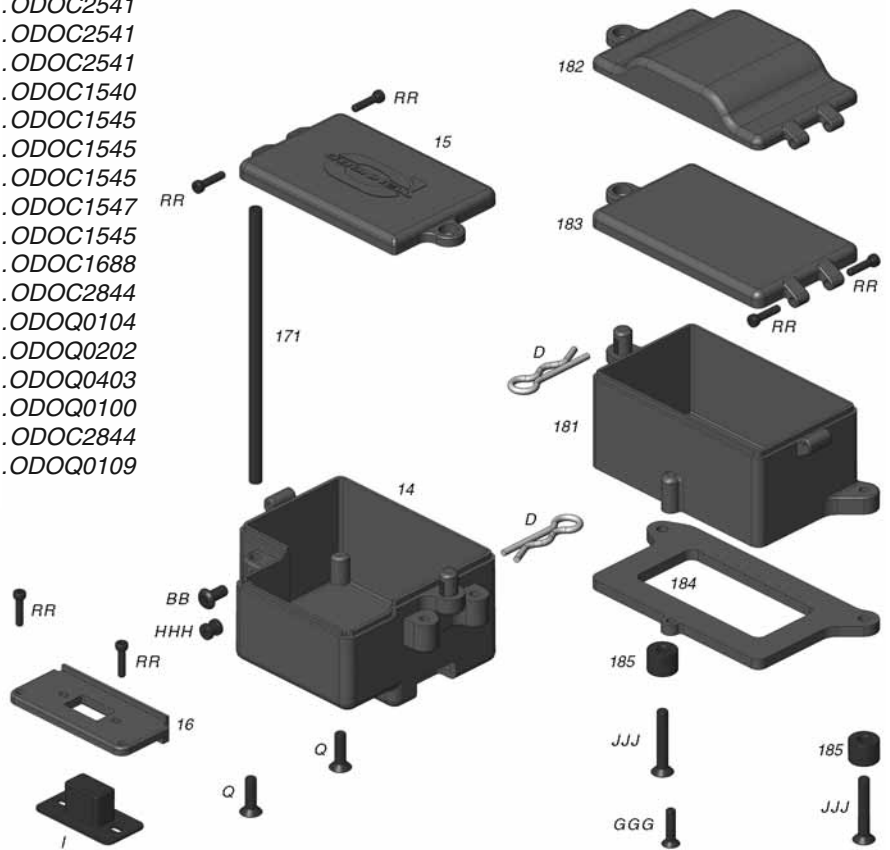

Z01B-SG TEAM

CLUTCH PARTS LIST

142....Clutch Bell 16 Tooth.....	ODOC1693
143....Clutch Shoe.....	ODOC1702
144....Clutch Shoe Spring	ODOC1705
145....Clutch Nut.....	ODOC1697
146....Flywheel	ODOC1768
147....Flywheel Collet.....	ODOC1769
148....Clutch Shim.....	ODOC1699
L..... Bearing 5x10x4mm	ODOC1560
CCC..3x10mm Clutch Bell Screw.....	ODOC1696

Z01B-SG TEAM

BELLCRANK PARTS LIST

7.....Rod End Ball	ODOC2598
40.....Steering Linkage Rod End	ODOC2780
41..... Shock Rod End Ball.....	ODOC2718
43.....Steering Linkage Turnbuckle	ODOC2782
44.....Servo Saver Tube	ODOC2770
45.....Upper Servo Saver Bellcrank	ODOC2770, ODOC2773
46.....Lower Servo Saver Bellcrank	ODOC2770, ODOC2773
47.....Left Steering Bellcrank	ODOC2770, ODOC2773
48.....Bellcrank Post.....	ODOC2770
49.....Bellcrank Bushing.....	ODOC2770
50.....Servo Saver Spring	ODOC2774
51.....Servo Saver Spring Adjusting Nut.....	ODOC2770
52.....Steering Rack Bar	ODOC2785
187.....Steering Rack Spacer.....	ODOC2785
K.....Bearing 6x10x3mm	ODOC1555
T.....3x16mm Flat Head Screw	ODOQ0107
U.....3x18mm Flat Head Screw	ODOQ0108
W.....4x8mm Flat Head Screw	ODOQ0122
FF.....3x16mm Button Head Screw.....	ODOQ0207
YY.....3mm Locknut.....	ODOQ0602

Z01B-SG TEAM

SHOCK AND RADIO BOX PARTS LIST

14.....Radio Box.....	ODOC2541
15.....Radio Box Lid.....	ODOC2541
16.....Switch Cover.....	ODOC2541
171....Antenna Tube.....	ODOC1540
181....Battery Box.....	ODOC1545
182....Battery Box Lid (Hump Pack).....	ODOC1545
183....Battery Box Lid (Flat Pack).....	ODOC1545
184....Battery Support Plate.....	ODOC1547
185....Battery Support Spacer.....	ODOC1545
D.....Clip.....	ODOC1688
I.....Switch Guard.....	ODOC2844
Q.....3x10mm Flat Head Screw.....	ODOQ0104
BB.....3x6mm Button Head Screw.....	ODOQ0202
RR2x8mm Socket Head Screw.....	ODOQ0403
GGG .2.5x10mm Flat Head Screw.....	ODOQ0100
HHH..Antenna Wire Grommet.....	ODOC2844
JJJ3x20mm Flat Head Screw.....	ODOQ0109