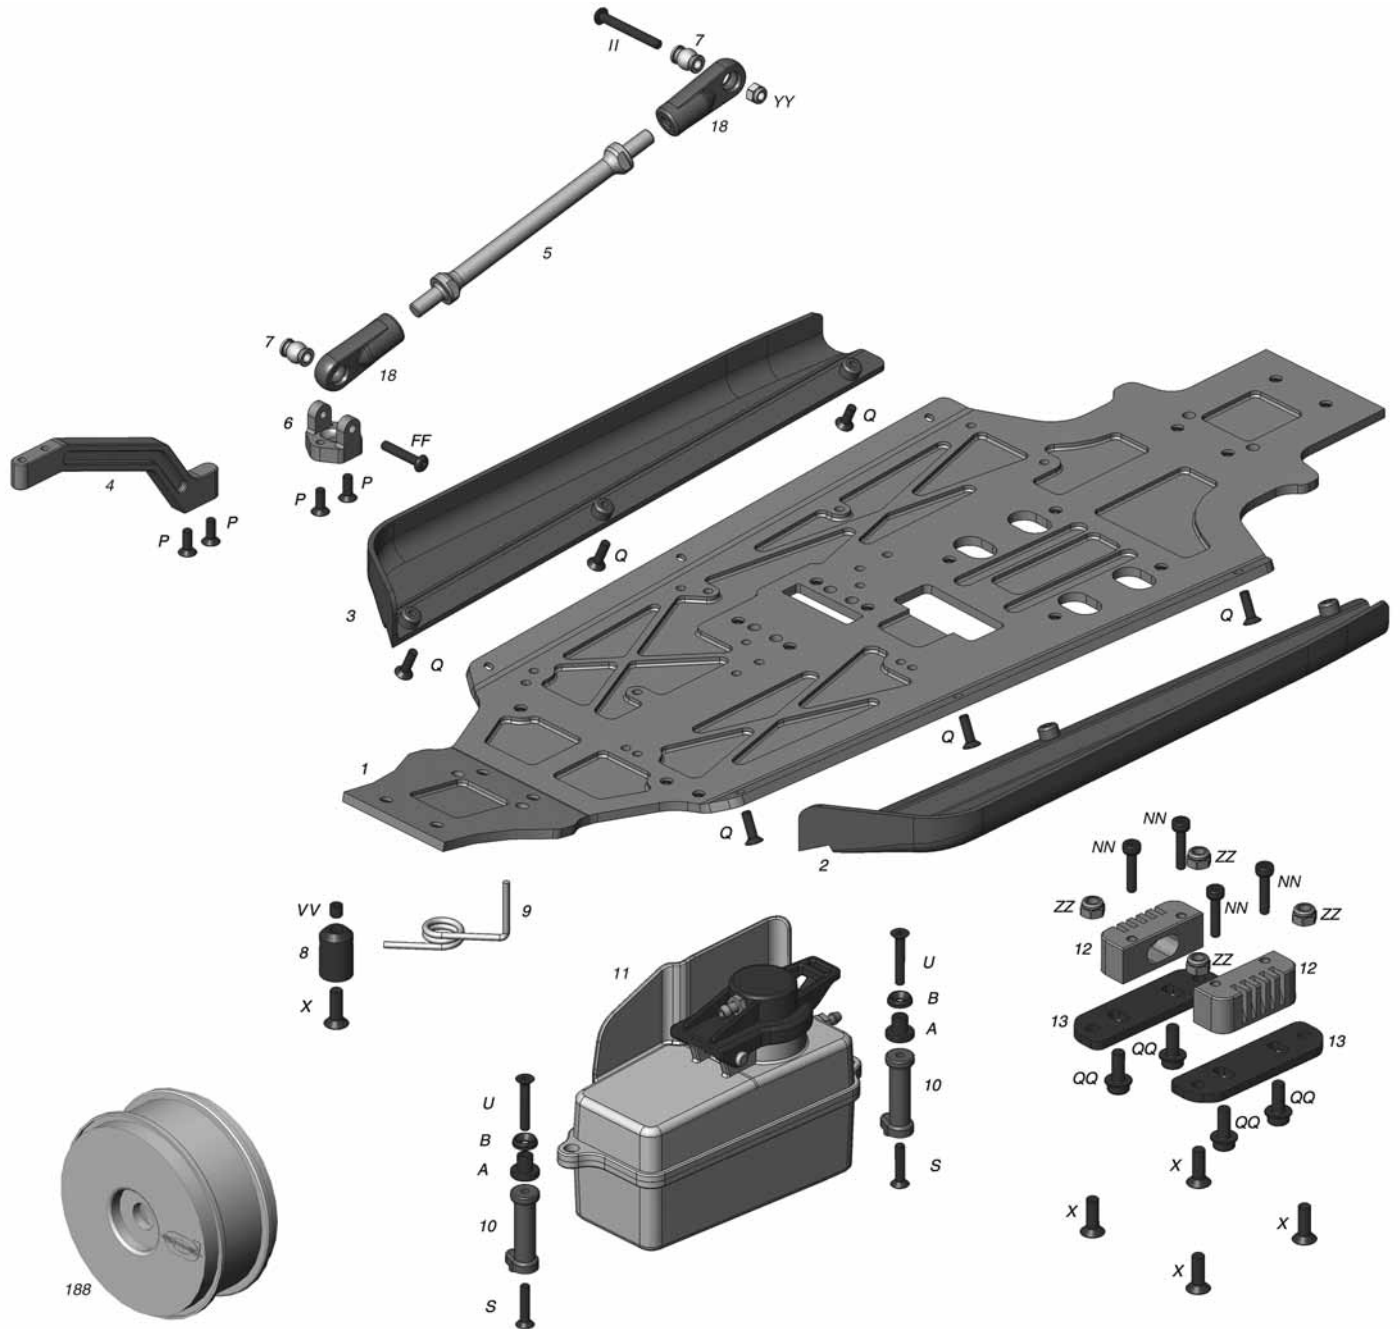

Z41B.5GTM

REPLACEMENT PARTS

O'DONNELL[®]
RACING

1.....Chassis.....	ODOC1679	A.....Fuel Tank Grommet.....	ODOC1800
2.....Chassis Side Pod Left.....	ODOC1682	B.....3mm Countersunk Washer.....	ODOQ0713
3.....Chassis Side Pod Right.....	ODOC1682	P.....3x8mm Flat Head Screw.....	ODOQ0103
4.....Chassis Torque Rod Front.....	ODOC1689	Q.....3x10mm Flat Head Screw.....	ODOQ0104
5.....Chassis Torque Rod Rear.....	ODOC1687	S.....3x14mm Flat Head Screw.....	ODOQ0106
6.....Chassis Torque Rod Mount.....	ODOC1686	U.....3x18mm Flat Head Screw.....	ODOQ0107
7.....Rod End Ball.....	ODOC2598	X.....4x12mm Flat Head Screw.....	ODOQ0124
8.....Pipe Mount.....	ODOC2520	FF.....3x16mm Button Head Screw.....	ODOQ0207
9.....Pipe Mount Wire.....	ODOC2520	II.....3x25mm Button Head Screw.....	ODOQ0212
10.....Fuel Tank Standoff.....	ODOC1804	NN.....3x14mm Socket Head Screw.....	ODOQ0314
11.....Fuel Tank Assembly.....	ODOC1797	QQ.....4x10mm Flanged Socket Head Screw.....	ODOQ0335
12.....Engine Mount.....	ODOC1765	VV.....4x4mm Set Screw.....	ODOQ0516
13.....Engine Mount Plate.....	ODOC1766	YY.....3mm Lock Nut.....	ODOQ0602
18.....Torque Rod End.....	ODOC1687	ZZ.....4mm Lock Nut.....	ODOQ0603
188.....Wheel White, Team.....	ODOC3204		