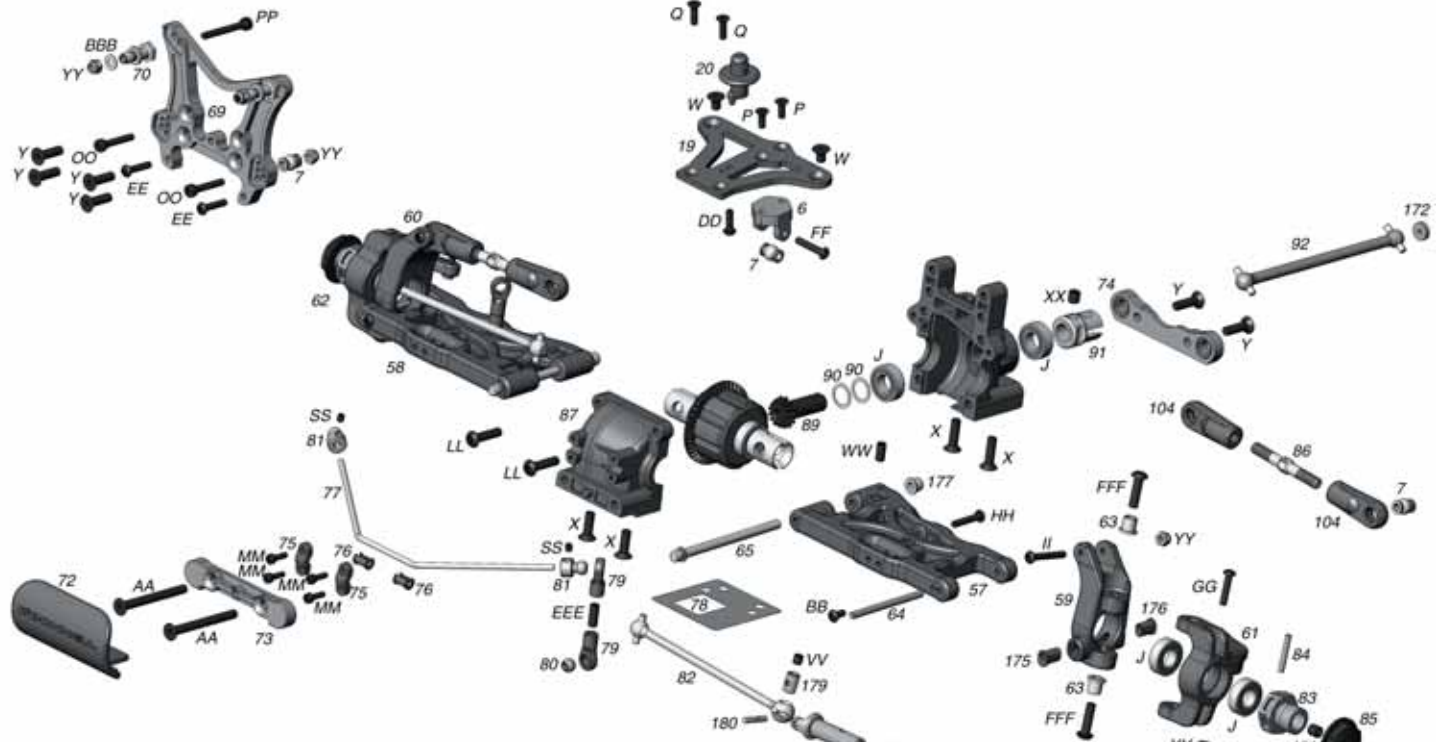

6..... Chassis Torque Rod Mount Front.....	ODOC1686	104.... Front Rod End Short	ODOC1780
7..... Rod End Ball	ODOC2598	108.... Hinge Pin Spacer 2.5mm	ODOC1862
19..... Front Top Plate	ODOC1784	172.... Center Dogbone Spacer 1.5mm.....	ODOC1669
20..... Body Mount Front.....	ODOC1592	175.... Castor Block Bushing Front.....	ODOC1661
57..... Suspension Arm Front Lower Left.....	ODOC2807	176.... Castor Block Bushing Rear	ODOC1661
58..... Suspension Arm Front Lower Right.....	ODOC2807	177.... Hinge Pin Pivot.....	ODOC1858
59..... Caster Block Front Left.....	ODOC1660	178.... CVA Axle	ODOC3104
60..... Caster Block Front Right.....	ODOC1660	179.... CVA Coupler.....	ODOC3104
61..... Steering Knuckle Left	ODOC2778	180.... CVA Pin	ODOC3104
62..... Steering Knuckle Right.....	ODOC2778	189.... Front Wheel Wide Hub.....	ODOC3301
63..... Caster Block Bushing	ODOC1655	J..... Bearing 8x16x5mm	ODOC1550
64..... Hinge Pin Lower Arm Front Outer	ODOC1859	P..... 3x8mm Flat Head Screw	ODOQ0103
65..... Hinge Pin Lower Arm Inner	ODOC1857	Q..... 3x10mm Flat Head Screw	ODOQ0104
69..... Shock Tower Front.....	ODOC2749	W..... 4x8mm Flat Head Screw	ODOQ0122
70..... Big Bore Shock Top Mount.....	ODOC2742	Y..... 4x14mm Flat Head Screw	ODOQ0125
72..... Bumper Front.....	ODOC1620	AA..... 4x40mm Flat Head Screw	ODOQ0138
73..... Front Arm Pivot Mount Front	ODOC1776	BB..... 3x6mm Button Head Screw.....	ODOQ0202
74..... Front Arm Pivot Mount Rear.....	ODOC1779	DD .... 3x10mm Button Head Screw.....	ODOQ0204
75..... Sway Bar Mount	ODOC2826	EE..... 3x14mm Button Head Screw.....	ODOQ0206
76..... Sway Bar Bushing	ODOC2826	FF..... 3x16mm Button Head Screw.....	ODOQ0207
77..... Sway Bar Front.....	ODOC2830, ODOC2831, ODOC2832	GG..... 3x18mm Button Head Screw.....	ODOQ0208
78..... Diff Case Gasket	ODOC1725	HH .... 3x20mm Button Head Screw.....	ODOC0209
79..... Sway Bar Link Ball End.....	ODOC2838	II..... 3x25mm Button head Screw	ODOQ0212
80..... Sway Bar Link Ball.....	ODOC2838	KK..... 4x10mm Button Head Screw.....	ODOQ0226
81..... Sway Bar Link Mount.....	ODOC2838	LL..... 4x16mm Button Head Screw.....	ODOQ0229
82..... Front Dogbone.....	ODOC3104	MM..... 2.5x8mm Socket Head Screw	ODOQ0304
84..... Wheel Hub Pin	ODOC3306	OO .... 3x18mm Socket Head Screw	ODOQ0316
85..... Wheel Hub Nut.....	ODOC3304	PP..... 3x25mm Socket Head Screw	ODOQ0319
86..... Front Upper Turnbuckle	ODOC1786	SS..... 3x3mm Set Screw	ODOQ0502
87..... Diff Case A	ODOC1720	VV..... 4x4mm Set Screw	ODOQ0516
88..... Diff Case B	ODOC1720	WW.... 4x8mm Set Screw	ODOQ0518
89..... Pinion Gear Shaft.....	ODOC2510	XX..... 5x5mm Set Screw	ODOQ0528
90..... Pinion Gear Shaft Shim.....	ODOC1750	YY..... 3mm Locknut.....	ODOQ0602
91..... Center Drive Coupler.....	ODOC1670	ZZ..... 4mm Locknut.....	ODOQ0603
92..... Center Dog Bone Aluminum.....	ODOC1668	EEE ..4x10mm Set Screw	ODOQ0519
		FFF ..4x14mm Button Head Screw.....	ODOQ0228
		Front Nose (not shown).....	ODOC1785