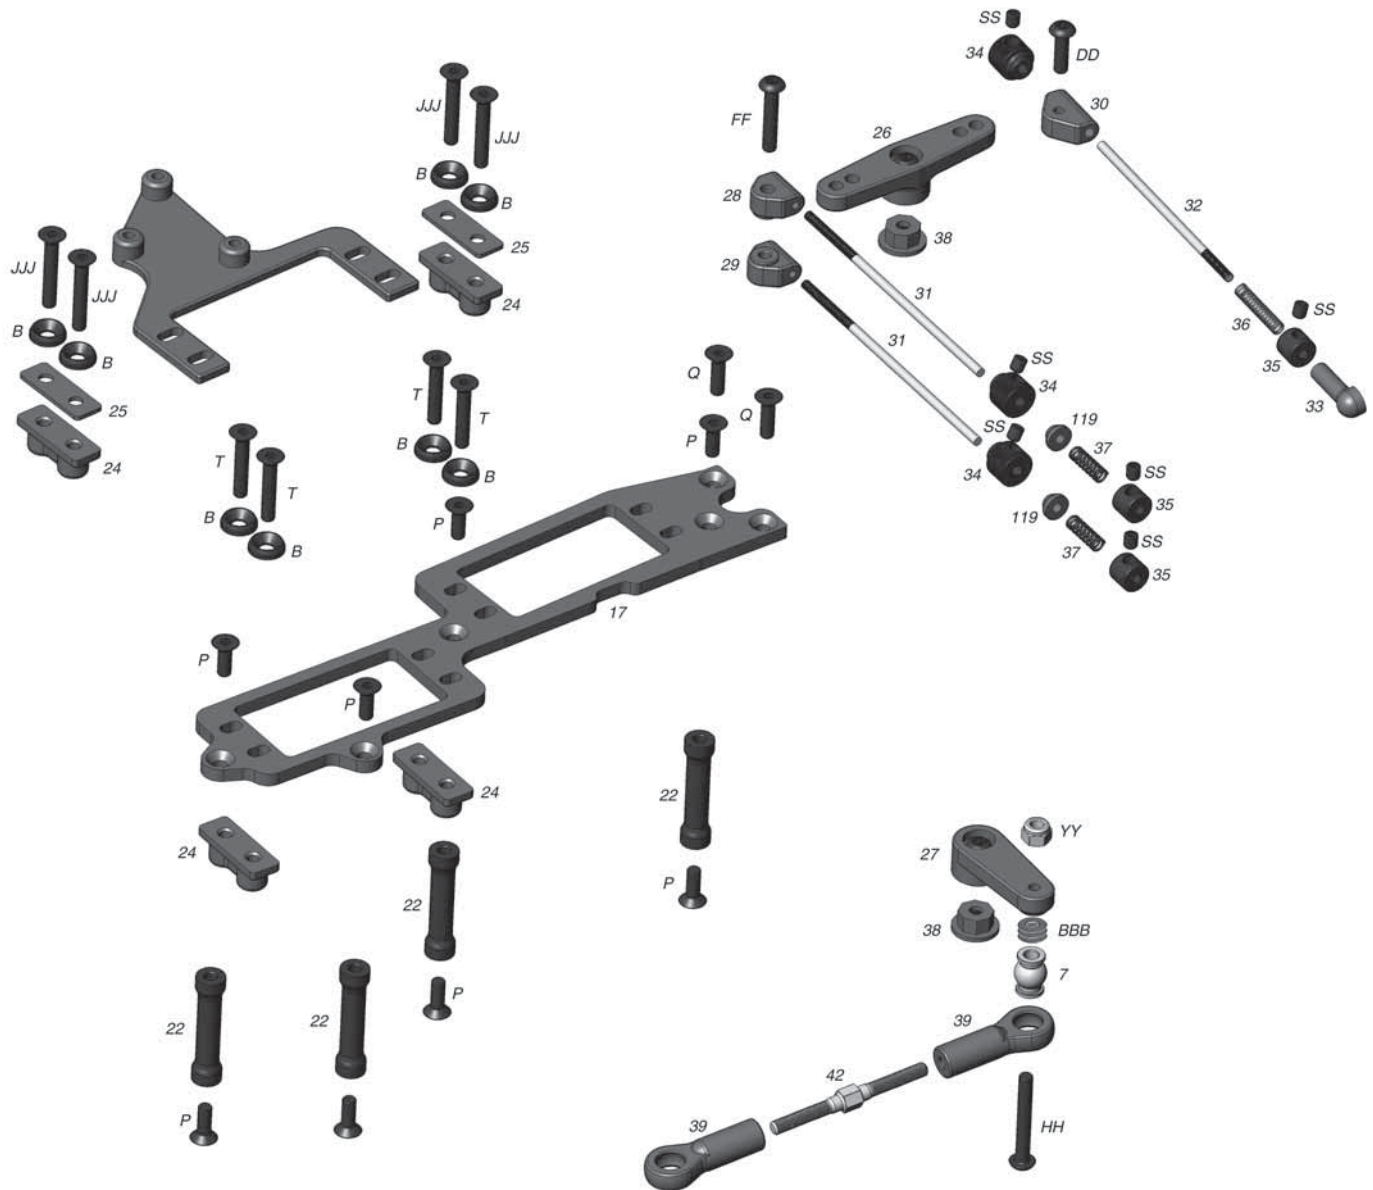

Z41BTM TEAM

REPLACEMENT PARTS

O'DONNELL[®]
RACING

1.....Chassis.....	ODOC1676	188....Wheel White, Team.....	ODOC3204
2.....Chassis Side Pod Left.....	ODOC1680	A.....Fuel Tank Grommet.....	ODOC1800
3.....Chassis Side Pod Right.....	ODOC1680	B.....3mm Countersunk Washer.....	ODOQ0713
4.....Chassis Torque Rod Front.....	ODOC1684	P.....3x8mm Flat Head Screw.....	ODOQ0103
5.....Chassis Torque Rod Rear.....	ODOC1684	Q.....3x10mm Flat Head Screw.....	ODOQ0104
6.....Chassis Torque Rod Mount.....	ODOC1686	S.....3x14mm Flat Head Screw.....	ODOQ0106
7.....Rod End Ball.....	ODOC2598	U.....3x18mm Flat Head Screw.....	ODOQ0107
8.....Pipe Mount.....	ODOC2520	X.....4x12mm Flat Head Screw.....	ODOQ0124
9.....Pipe Mount Wire.....	ODOC2520	FF.....3x16mm Button Head Screw.....	ODOQ0207
10.....Fuel Tank Standoff.....	ODOC1804	NN.....3x14mm Socket Head Screw.....	ODOQ0314
11.....Fuel Tank Assembly.....	ODOC1798	QQ.....4x10mm Flanged Socket Head Screw.....	ODOQ0335
12.....Engine Mount.....	ODOC1764	VV.....4x4mm Set Screw.....	ODOQ0516
13.....Engine Mount Plate.....	ODOC1766	ZZ.....4mm LockNut.....	ODOQ0603