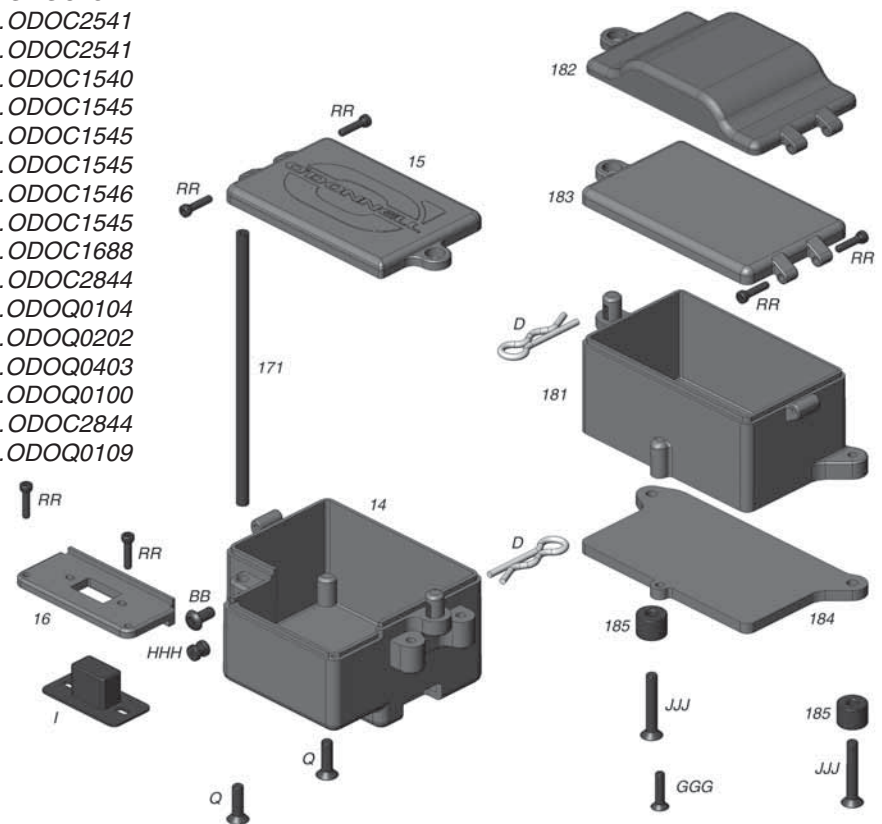

Z01B TEAM

CLUTCH PARTS LIST

142....Clutch Bell	ODOC1692
143....Clutch Shoe.....	ODOC1702
144....Clutch Shoe Spring	ODOC1705
145....Clutch Nut.....	ODOC1697
146....Flywheel	ODOC1768
147....Flywheel Collet.....	ODOC1769
148....Clutch Shim	ODOC1699
L..... Bearing 5x10x4mm	ODOC1560
CCC..3x10mm Clutch Bell Screw.....	ODOC1696

Z01B TEAM

BELLCRANK PARTS LIST

7.....Rod End Ball	ODOC2598
40.....Steering Linkage Rod End	ODOC2780
41..... Shock Rod End Ball.....	ODOC2718
43.....Steering Linkage Turnbuckle	ODOC2782
44.....Servo Saver Tube	ODOC2770
45.....Upper Servo Saver Bellcrank	ODOC2770,ODOC2773
46.....Lower Servo Saver Bellcrank	ODOC2770,ODOC2773
47.....Left Steering Bellcrank	ODOC2770,ODOC2773
48.....Bellcrank Post.....	ODOC2770
49.....Bellcrank Bushing.....	ODOC2770
50.....Servo Saver Spring	ODOC2774
51.....Servo Saver Spring Adjusting Nut.....	ODOC2770
52.....Steering Rack Bar	ODOC2785
187.....Steering Rack Spacer.....	ODOC2785
K.....Bearing 6x10x3mm	ODOC1555
T.....3x16mm Flat Head Screw	ODOQ0107
U.....3x18mm Flat Head Screw	ODOQ0108
W.....4x8mm Flat Head Screw	ODOQ0122
FF.....3x16mm Button Head Screw.....	ODOQ0207
YY.....3mm Locknut.....	ODOQ0602

Z01B TEAM

SHOCK AND RADIO BOX PARTS LIST

14.....Radio Box.....	ODOC2541
15.....Radio Box Lid.....	ODOC2541
16.....Switch Cover.....	ODOC2541
171....Antenna Tube.....	ODOC1540
181....Battery Box.....	ODOC1545
182....Battery Box Lid (Hump Pack).....	ODOC1545
183....Battery Box Lid (Flat Pack).....	ODOC1545
184....Battery Support Plate.....	ODOC1546
185....Battery Support Spacer.....	ODOC1545
D.....Clip.....	ODOC1688
I.....Switch Guard.....	ODOC2844
Q.....3x10mm Flat Head Screw.....	ODOQ0104
BB.....3x6mm Button Head Screw.....	ODOQ0202
RR....2x8mm Set Screw.....	ODOQ0403
GGG..2.5x10mm Flat Head Screw.....	ODOQ0100
HHH..Antenna Wire Grommet.....	ODOC2844
JJJ....3x20mm Flat Head Screw.....	ODOQ0109