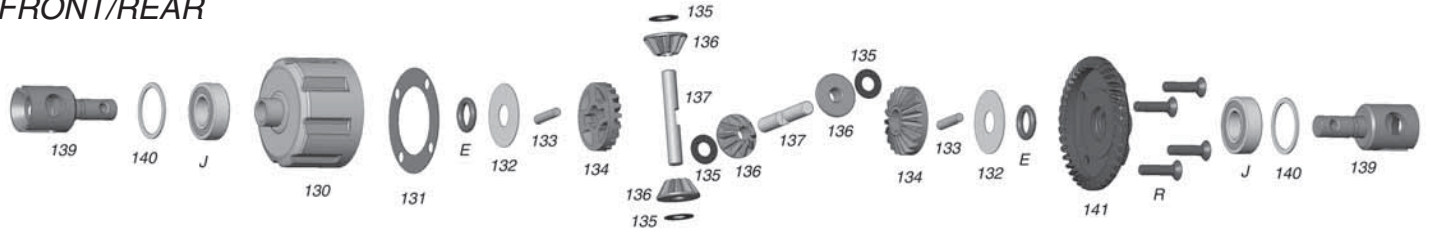

Z01B TEAM

DIFFERENTIAL PARTS LIST

FRONT/REAR