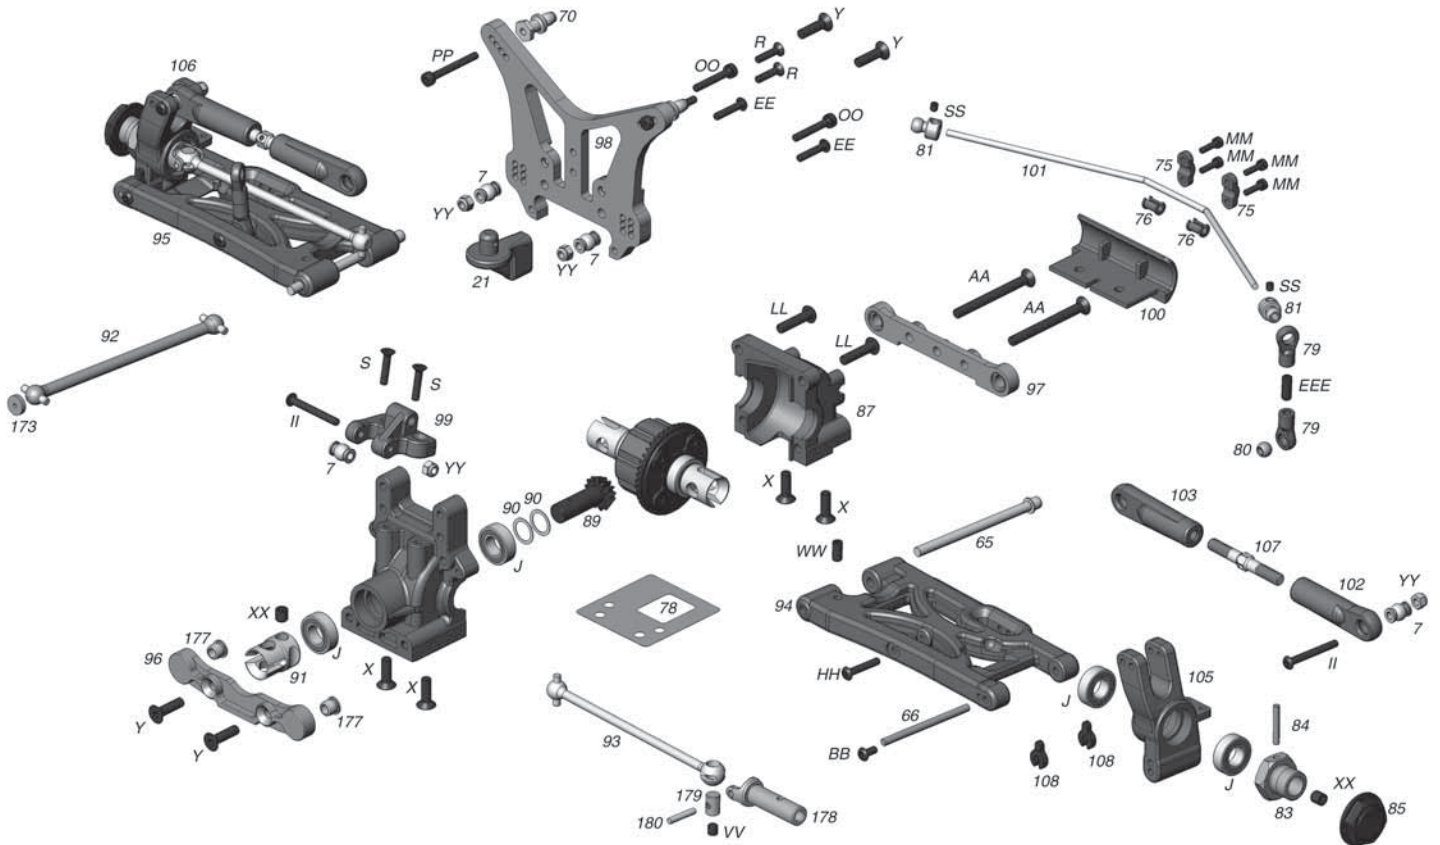

7.....Rod End Ball	ODOC2598	106....Rear Hub Carrier Right.....	ODOC2567
21.....Body Mount Rear	ODOC1592	107....Rear Upper Turnbuckle.....	ODOC1786
65.....Hinge Pin Lower Arm Inner	ODOC1857	108....Hinge Pin Spacer 2.5mm	ODOC1862
66.....Hinge Pin Lower Arm Rear Outer.....	ODOC1854	173....Center Dogbone Spacer 2.0mm.....	ODOC1669
70.....Big Bore Shock Top Mount.....	ODOC2742	177....Hinge Pin Pivot.....	ODOC1858
75.....Sway Bar Mount	ODOC2826	178....CVA Axle	ODOC3105
76.....Sway Bar Bushing	ODOC2826	179....CVA Coupler.....	ODOC3105
78.....Diff Case Gasket	ODOC1725	180....CVA Pin	ODOC3105
79.....Sway Bar Link Ball End	ODOC2838	C.....Body Clip.....	ODOC1590
80.....Sway Bar Link Ball.....	ODOC2838	J.....Bearing 8x16x5mm	ODOC1550
81.....Sway Bar Link Mount.....	ODOC2838	R.....3x12mm Flat Head Screw	ODOQ0105
83.....Wheel Hub.....	ODOC3302	S.....3x14mm Flat Head Screw	ODOQ0106
84.....Wheel Hub Pin	ODOC3306	X.....4x12mm Flat Head Screw	ODOQ0124
85.....Wheel Hub Nut.....	ODOC3304	Y.....4x14mm Flat Head Screw	ODOQ0125
87.....Diff Case A	ODOC1720	AA.....4x40mm Flat Head Screw	ODOQ0138
88.....Diff Case B	ODOC1720	BB.....3x6mm Button Head Screw.....	ODOQ0202
89.....Pinion Gear Shaft.....	ODOC2510	EE.....3x14mm Button Head Screw.....	ODOQ0206
90.....Pinion Gear Shaft Shim.....	ODOC1750	FF.....3x16mm Button Head Screw.....	ODOQ0207
91.....Center Drive Coupler.....	ODOC1670	HH.....3x20mm Button Head Screw.....	ODOQ0209
92.....Center Dog Bone Aluminum.....	ODOC1668	II.....3x25mm Button Head Screw.....	ODOQ0212
93.....CVA Dogbone Rear.....	ODOC3105	LL.....4x16mm Button Head Screw.....	ODOQ0229
94.....Suspension Arm Lower Rear Left	ODOC2810	MM.....2.5x8mm Socket Head Screw	ODOQ0304
95.....Suspension Arm Lower Rear Right.....	ODOC2810	OO.....3x18mm Socket Head Screw	ODOQ0316
96.....Rear Arm Pivot Mount Front 3° Anti-Squat.....	ODOC2544	PP.....3x25mm Socket Head Screw	ODOQ0319
97.....Rear Arm Pivot Mount Rear 3° Toe	ODOC2546	SS.....3x3mm Set Screw	ODOQ0502
98.....Shock Tower Rear	ODOC2748	VV.....4x4mm Set Screw	ODOQ0516
99.....Rear Wing Case Mount	ODOC2586	WW.....4x8mm Set Screw	ODOQ0518
100....Bumper Rear	ODOC1622	XX.....5x5mm Set Screw	ODOQ0528
101....Sway Bar Rear	ODOC2834, ODOC2835,	YY.....3mm Locknut	ODOQ0602
	ODOC2536	ZZ.....4mm Locknut.....	ODOQ0603
102....Rear Rod End Outside	ODOC2571	BBB ..3mm Washer	ODOQ0702
103....Rear Rod End Inside	ODOC2570	EEE ..4x10mm Set Screw	ODOQ0519
105....Rear Hub Carrier Left.....	ODOC2567