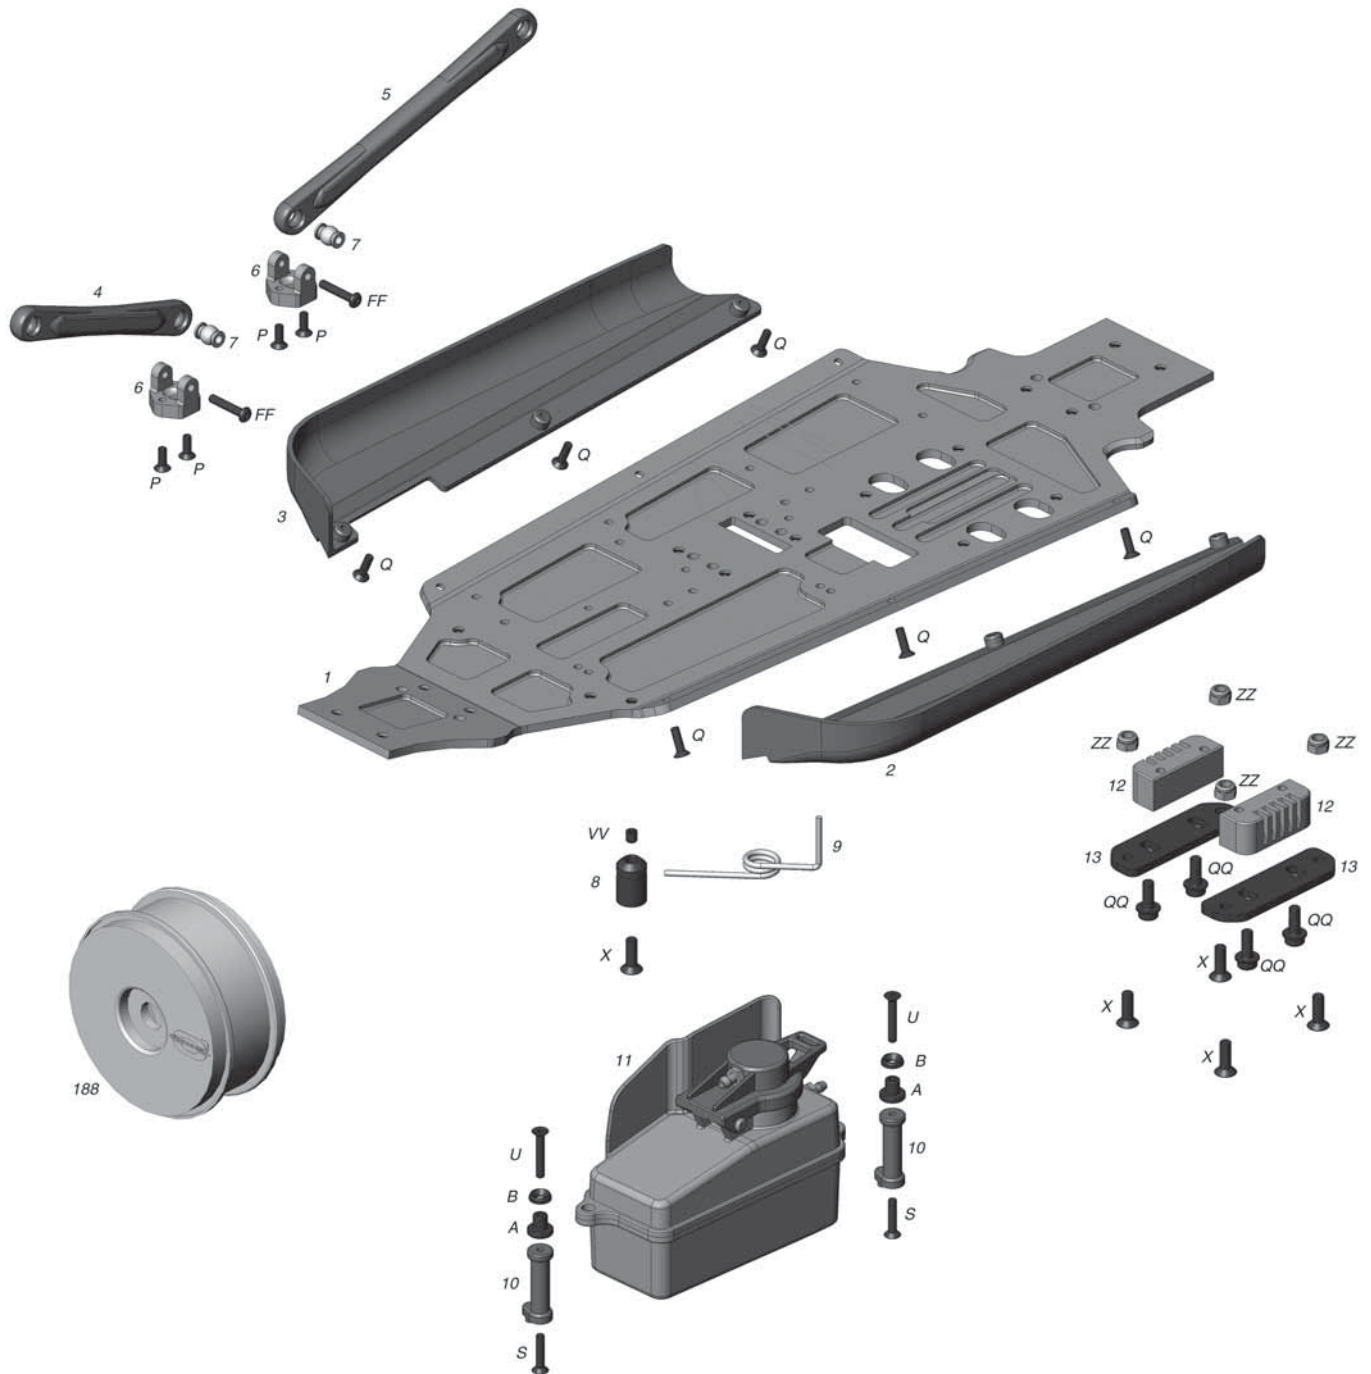

Z41BTM TEAM

REPLACEMENT PARTS

O'DONNELL[®]
RACING

1.....Chassis.....	ODOC1676	188....Wheel White, Team.....	ODOC3204
2.....Chassis Side Pod Left.....	ODOC1680	A.....Fuel Tank Grommet.....	ODOC1800
3.....Chassis Side Pod Right.....	ODOC1680	B.....3mm Countersunk Washer.....	ODOQ0713
4.....Chassis Torque Rod Front.....	ODOC1684	P.....3x8mm Flat Head Screw.....	ODOQ0103
5.....Chassis Torque Rod Rear.....	ODOC1684	Q.....3x10mm Flat Head Screw.....	ODOQ0104
6.....Chassis Torque Rod Mount.....	ODOC1686	S.....3x14mm Flat Head Screw.....	ODOQ0106
7.....Rod End Ball.....	ODOC2598	U.....3x18mm Flat Head Screw.....	ODOQ0107
8.....Pipe Mount.....	ODOC2520	X.....4x12mm Flat Head Screw.....	ODOQ0124
9.....Pipe Mount Wire.....	ODOC2520	FF.....3x16mm Button Head Screw.....	ODOQ0207
10.....Fuel Tank Standoff.....	ODOC1804	NN.....3x14mm Socket Head Screw.....	ODOQ0314
11.....Fuel Tank Assembly.....	ODOC1798	QQ.....4x10mm Flanged Socket Head Screw.....	ODOQ0335
12.....Engine Mount.....	ODOC1764	VV.....4x4mm Set Screw.....	ODOQ0516
13.....Engine Mount Plate.....	ODOC1766	ZZ.....4mm LockNut.....	ODOQ0603