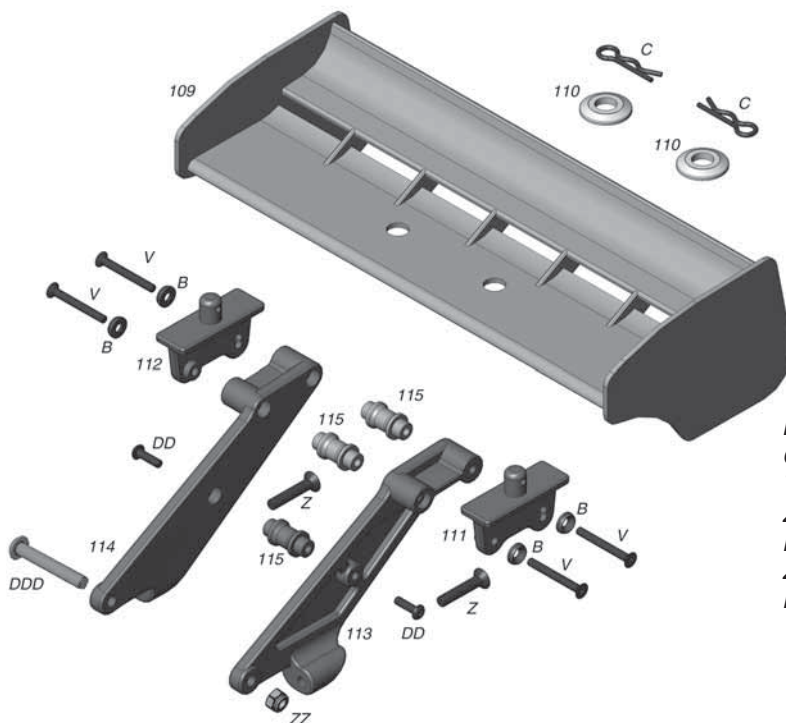

Z01B TEAM

WING PARTS LIST

109....Rear Wing.....	ODOC2580
110....Rear Wing Washer.....	ODOC2580
111....Rear Wing Upper Mount Left.....	ODOC2592
112....Rear Wing Upper Mount Right.....	ODOC2592
113....Rear Wing Mount Left.....	ODOC2593
114....Rear Wing Mount Right.....	ODOC2593
115....Rear Wing Mount Support.....	ODOC2590

B.....3mm Countersunk Washer.....	ODOQ0713
C.....Body Clip.....	ODOC1590
V.....3x25mm Flat Head Screw.....	ODOQ0112
Z.....4x20mm Flat Head Screw.....	ODOQ0128
DD....3x10mm Button Head Screw.....	ODOQ0204
ZZ.....4mm Lock Nut.....	ODOQ0603
DDD..4x30mm Button Head Screw.....	ODOQ0232