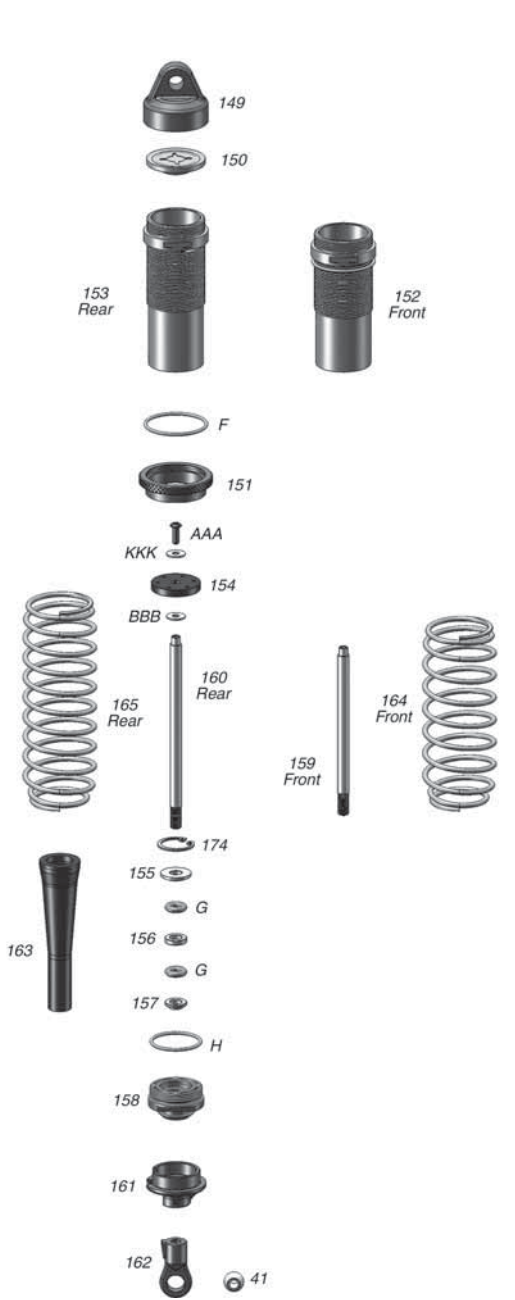

Z01B TEAM

SHOCK AND RADIO BOX PARTS LIST

14.....Radio Box.....	ODOC2541
15.....Radio Box Lid.....	ODOC2541
16.....Switch Cover.....	ODOC2541
171....Antenna Tube.....	ODOC1540
181....Battery Box.....	ODOC1545
182....Battery Box Lid (Hump Pack).....	ODOC1545
183....Battery Box Lid (Flat Pack).....	ODOC1545
184....Battery Support Plate.....	ODOC1546
185....Battery Support Spacer.....	ODOC1545
D.....Clip.....	ODOC1688
I.....Switch Guard.....	ODOC2844
Q.....3x10mm Flat Head Screw.....	ODOQ0104
BB.....3x6mm Button Head Screw.....	ODOQ0202
RR....2x8mm Set Screw.....	ODOQ0403
GGG..2.5x10mm Flat Head Screw.....	ODOQ0100
HHH..Antenna Wire Grommet.....	ODOC2844
JJJ....3x20mm Flat Head Screw.....	ODOQ0109

41.....Shock Rod End Ball.....	ODOC2718
149....Shock Cap.....	ODOC2754, ODOC2675
150....Shock Bladder.....	ODOC2710
151....Shock Spring Adjustment Collar.....	ODOC2756
152....Shock Body Front.....	ODOC2712
153....Shock Body Rear.....	ODOC2681
154....Shock Piston.....	ODOC2703
155....Shock Spacer Top.....	ODOC2703
156....Shock Spacer Center.....	ODOC2703
157....Shock Spacer Thin.....	ODOC2703
158....Shock Cartridge.....	ODOC2755, ODOC2675
159....Shock Shaft Front.....	ODOC2694
160....Shock Shaft Rear.....	ODOC2693
161....Shock Spring Cup.....	ODOC2718
162....Shock End.....	ODOC2718
163....Shock Boot.....	ODOC2716
164....Shock Spring Front.....	ODOC2695, ODOC22696, ODOC2697
165....Shock Spring Rear.....	ODOC2687, ODOC2688, ODOC2689
174....Shock Snap Ring.....	ODOC2702, ODOC2703
F.....Shock Spring Collar O-Ring.....	ODOC2705
G.....Shock O-Ring.....	ODOC2705
H.....Shock Nut O-Ring.....	ODOC2705
AAA ..2-56x1/4" Button Head Screw.....	ODOQ0252
BBB ..3mm Washer.....	ODOQ0702
KKK ..2.5mm Washer.....	ODOQ0701