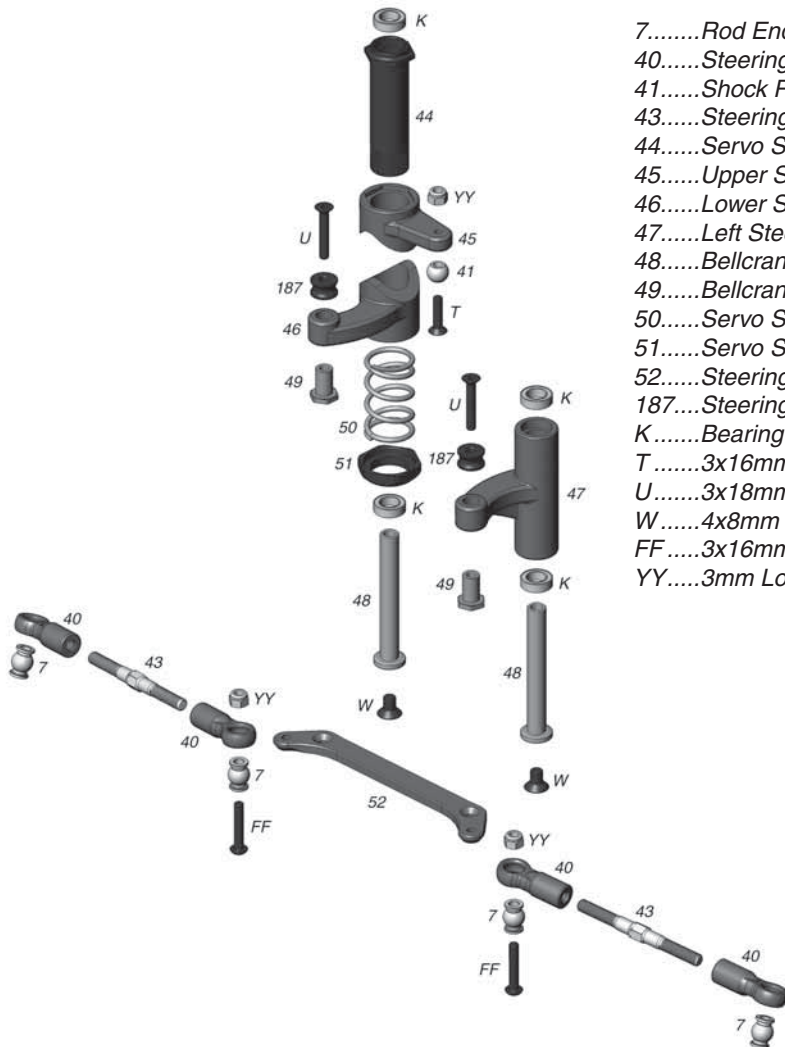

Z01B TEAM

CLUTCH PARTS LIST

142....Clutch Bell	ODOC1692
143....Clutch Shoe.....	ODOC1702
144....Clutch Shoe Spring	ODOC1705
145....Clutch Nut.....	ODOC1697
146....Flywheel	ODOC1768
147....Flywheel Collet.....	ODOC1769
148....Clutch Shim	ODOC1699
L..... Bearing 5x10x4mm	ODOC1560
CCC..3x10mm Clutch Bell Screw.....	ODOC1696

Z01B TEAM

BELLCRANK PARTS LIST

7.....Rod End Ball	ODOC2598
40.....Steering Linkage Rod End	ODOC2780
41..... Shock Rod End Ball.....	ODOC2718
43.....Steering Linkage Turnbuckle	ODOC2782
44.....Servo Saver Tube	ODOC2770
45.....Upper Servo Saver Bellcrank	ODOC2770,ODOC2773
46.....Lower Servo Saver Bellcrank	ODOC2770,ODOC2773
47.....Left Steering Bellcrank	ODOC2770,ODOC2773
48.....Bellcrank Post.....	ODOC2770
49.....Bellcrank Bushing.....	ODOC2770
50.....Servo Saver Spring	ODOC2774
51.....Servo Saver Spring Adjusting Nut.....	ODOC2770
52.....Steering Rack Bar	ODOC2785
187.....Steering Rack Spacer.....	ODOC2785
K.....Bearing 6x10x3mm	ODOC1555
T.....3x16mm Flat Head Screw	ODOQ0107
U.....3x18mm Flat Head Screw	ODOQ0108
W.....4x8mm Flat Head Screw	ODOQ0122
FF.....3x16mm Button Head Screw.....	ODOQ0207
YY.....3mm Locknut.....	ODOQ0602

B.....3mm Countersunk Washer.....	ODOQ0713
C.....Body Clip.....	ODOC1590
V.....3x25mm Flat Head Screw.....	ODOQ0112
Z.....4x20mm Flat Head Screw.....	ODOQ0128
DD....3x10mm Button Head Screw.....	ODOQ0204
ZZ.....4mm Lock Nut.....	ODOQ0603
DDD..4x30mm Button Head Screw.....	ODOQ0232