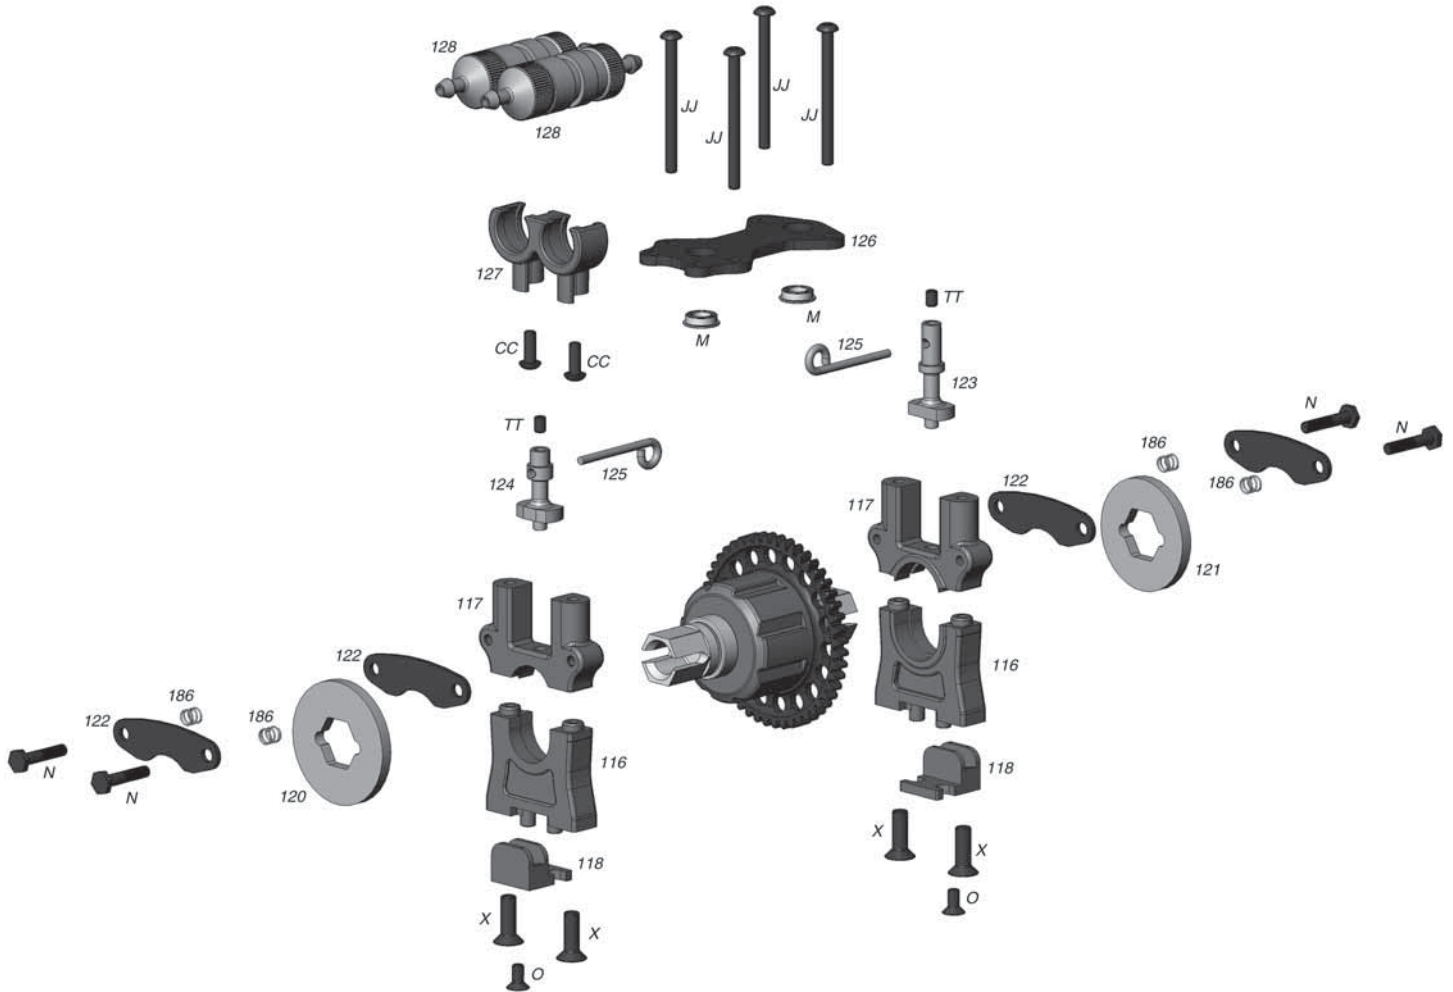

116....Center Diff Lower Bulkhead.....	ODOC1664	128....Fuel Filter Assembly.....	ODOC1790
117....Center Diff Upper Bulkhead	ODOC1664	186....Brake Pad Spring	ODOC1613
118....Brake Disc Guide.....	ODOC1664	M.....Bearing 5x8x2.5mm	ODOC1565
120....Brake Disc Front.....	ODOC1607	N.....Brake Pad Bolt.....	ODOC1612
121....Brake Disc Rear	ODOC1607	O.....3x6mm Flat Head Screw	ODOQ0102
122....Brake Pad.....	ODOC1611	X.....4x12mm Flat Head Screw	ODOQ0124
123....Brake Cam Long Rear.....	ODOC1605	CC ....3x8mm Button Head Screw.....	ODOQ0203
124....Brake Cam Short Front.....	ODOC1605	JJ.....3x35mm Button Head Screw.....	ODOQ0216
125....Brake Cam Lever.....	ODOC1601	MM.....2.5x8mm Socket Head Screw	ODOQ0304
126....Center Diff Bulkhead Upper Plate	ODOC1662	TT .....3x4mm Set Screw	ODOQ0503
127....Fuel Filter Dual Mount.....	ODOC1792