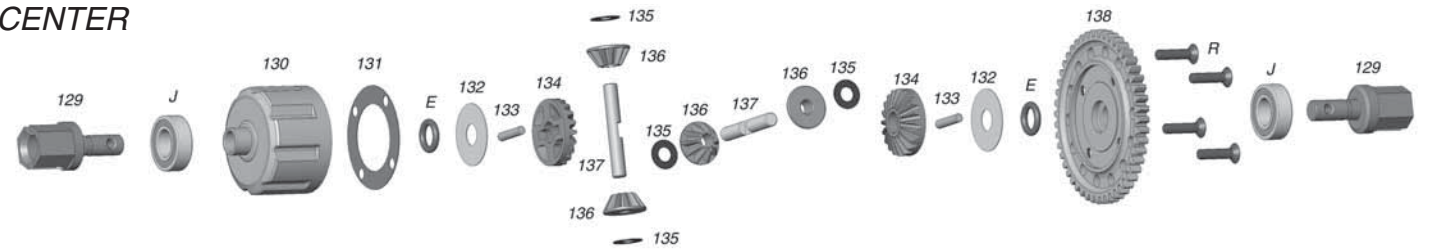

CENTER

129....Center Diff Outdrive Cup.....	ODOC1666	138....Spur Gear.....	ODOC2760
130....Diff Housing.....	ODOC1730	139....Diff Outdrive Cup.....	ODOC1736
131....Diff Housing Gasket.....	ODOC1732	140....Diff Shim.....	ODOC1750
132....Diff Sun Gear Backing Washer.....	ODOC1748	141....Diff Ring Gear.....	ODOC1742
133....Diff Outdrive Cup Pin.....	ODOC1738	E.....Diff Outdrive O-Ring.....	ODOC1740
134....Diff Sun Gear.....	ODOC1746	J.....Bearing 8x16x5mm.....	ODOC1550
135....Diff Satellite Gear Backing Washer.....	ODOC1748	R.....3x12mm Flat Head Screw.....	ODOQ0105
136....Diff Satellite Gear.....	ODOC1746	Diff Gear Black Grease (not shown).....	ODOC1760
137....Diff Support Pin.....	ODOC1758