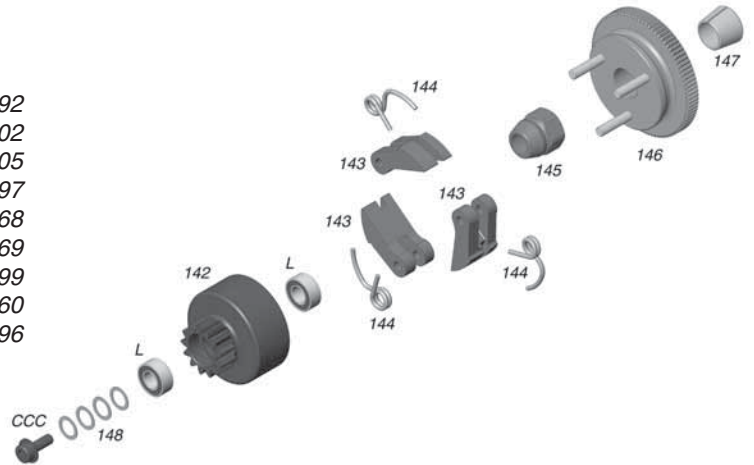

Z01B TEAM

CLUTCH PARTS LIST

142....Clutch Bell	ODOC1692
143....Clutch Shoe.....	ODOC1702
144....Clutch Shoe Spring	ODOC1705
145....Clutch Nut.....	ODOC1697
146....Flywheel	ODOC1768
147....Flywheel Collet.....	ODOC1769
148....Clutch Shim	ODOC1699
L..... Bearing 5x10x4mm	ODOC1560
CCC..3x10mm Clutch Bell Screw.....	ODOC1696