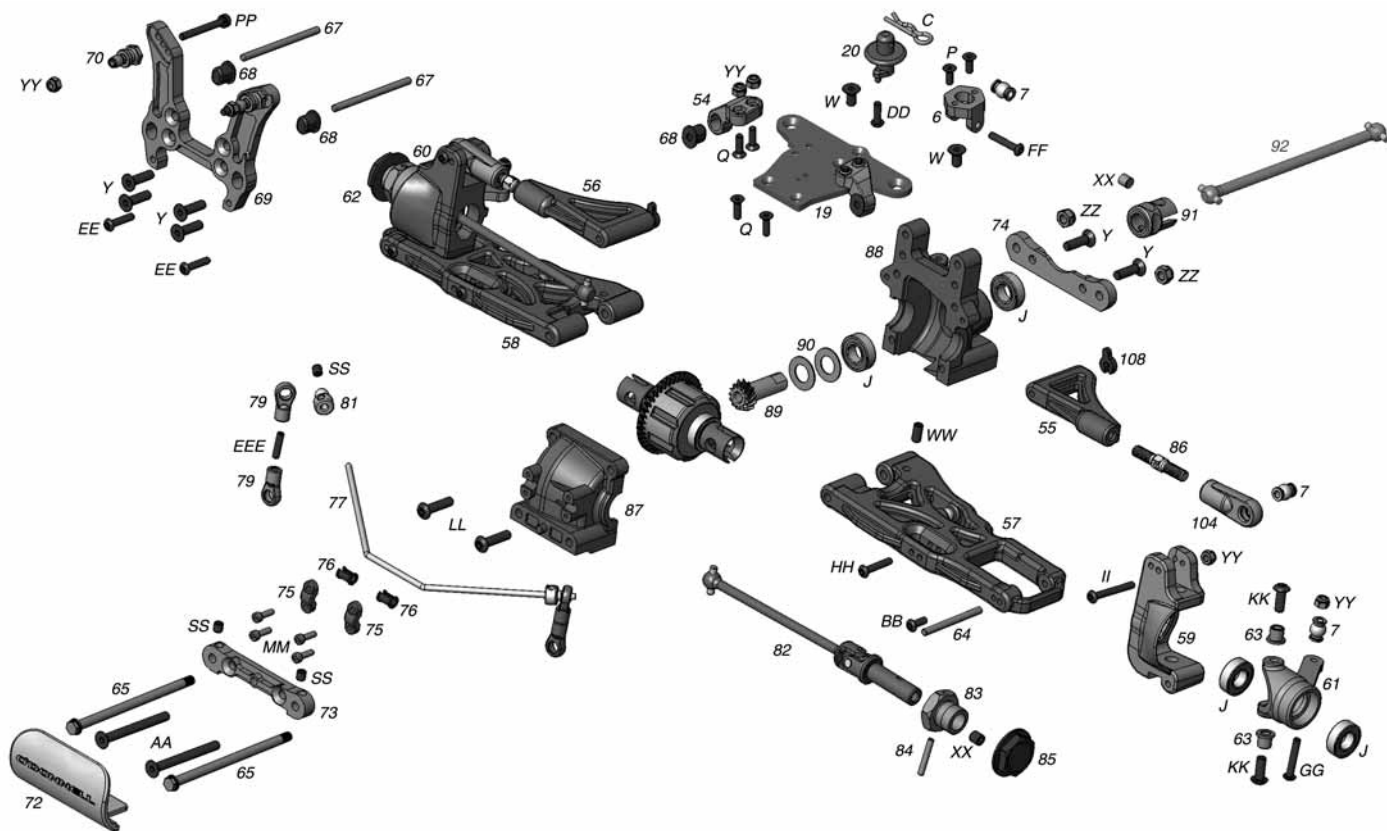

Z01B

FRONT CLIP PARTS LIST

6.....Chassis Torque Rod Mount Front.....	ODOC1686	85.....Wheel Hub Nut.....	ODOC3304
7.....Rod End Ball.....	ODOC2598	86.....Front Upper Turnbuckle.....	ODOC1786
19.....Front Top Plate.....	ODOC1782	87.....Diff Case A.....	ODOC1720
20.....Body Mount Front.....	ODOC1592	88.....Diff Case B.....	ODOC1720
53.....Suspension Arm Mount Front Upper Left.....	ODOC2820	89.....Pinion Gear Shaft.....	ODOC2510
54.....Suspension Arm Mount Front Upper Right.....	ODOC2820	90.....Pinion Gear Shaft Shim.....	ODOC2514
55.....Suspension Arm Front Upper Left.....	ODOC2804	91.....Center Drive Coupler.....	ODOC1670
56.....Suspension Arm Front Upper Right.....	ODOC2804	92.....Center Dog Bone Aluminum.....	ODOC1668
57.....Suspension Arm Front Lower Left.....	ODOC2802	104.....Front Rod End Short.....	ODOC1780
58.....Suspension Arm Front Lower Right.....	ODOC2802	108.....Hinge Pin Spacer 2.5mm.....	ODOC1862
59.....Caster Block Front Left 10°.....	ODOC1658	J.....Bearing 8x16x5mm.....	ODOC1550
60.....Caster Block Front Right 10°.....	ODOC1658	P.....3x8mm Flat Head Screw.....	ODOQ0103
61.....Steering Knuckle Left Cast.....	ODOC2776	Q.....3x10mm Flat Head Screw.....	ODOQ0104
62.....Steering Knuckle Right Cast.....	ODOC2776	W.....4x8mm Flat Head Screw.....	ODOQ0122
63.....Caster Block Bushing.....	ODOC1655	Y.....4x14mm Flat Head Screw.....	ODOQ0125
64.....Hinge Pin Lower Arm Front Outer.....	ODOC1850	AA.....4x40mm Flat Head Screw.....	ODOQ0138
65.....Hinge Pin Lower Arm Inner.....	ODOC1852	BB.....3x6mm Button Head Screw.....	ODOQ0202
67.....Hinge Pin Upper Arm Front Inner.....	ODOC1856	DD.....3x10mm Button Head Screw.....	ODOQ0204
68.....Upper Mount Bushing.....	ODOC3120	EE.....3x14mm Button Head Screw.....	ODOQ0206
69.....Shock Tower Front.....	ODOC2746	FF.....3x16mm Button Head Screw.....	ODOQ0207
70.....Shock Top Mount.....	ODOC2740	GG.....3x18mm Button Head Screw.....	ODOQ0208
72.....Bumper Front.....	ODOC1620	HH.....3x20mm Button Head Screw.....	ODOC0209
73.....Front Arm Mount Front.....	ODOC1775	II.....3x25mm Button head Screw.....	ODOQ0212
74.....Front Arm Mount Rear.....	ODOC1777	KK.....4x10mm Button Head Screw.....	ODOQ0226
75.....Sway Bar Mount.....	ODOC2826	LL.....4x16mm Button Head Screw.....	ODOQ0229
76.....Sway Bar Bushing.....	ODOC2826	MM.....2.5x8mm Socket Head Screw.....	ODOQ0304
77.....Sway Bar Front.....	ODOC2830, ODOC2831, ODOC2832	PP.....3x25mm Socket head Screw.....	ODOQ0319
79.....Sway Bar Link Ball End.....	ODOC2838	SS.....3x3mm Set Screw.....	ODOQ0502
80.....Sway Bar Link Ball.....	ODOC2838	WW.....4x8mm Set Screw.....	ODOQ0518
81.....Sway Bar Link Mount.....	ODOC2838	XX.....5x5mm Set Screw.....	ODOQ0528
82.....Universal Driveshaft Front.....	ODOC3102	YY.....3mm Locknut.....	ODOQ0602
83.....Wheel Hub.....	ODOC3302	ZZ.....4mm Locknut.....	ODOQ0603
84.....Wheel Hub Pin.....	ODOC3306	EEE.....4x10mm Set Screw.....	ODOQ0519