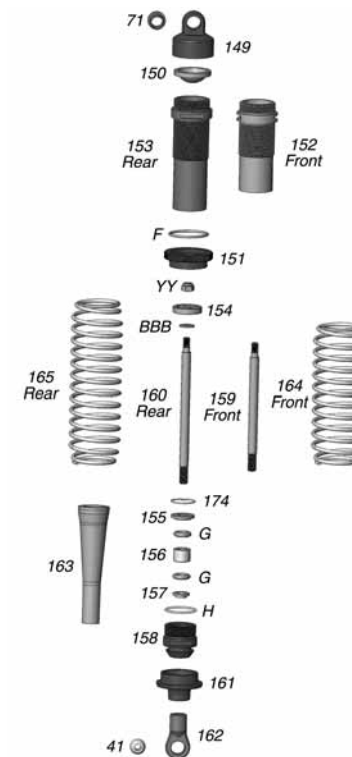

Z01B

SHOCK PARTS LIST

41.....Shock Rod End Ball.....	ODOC2718
71.....Shock Cap Bushing.....	ODOC2702
149.....Shock Cap.....	ODOC2706, ODOC2707
150.....Shock Bladder.....	ODOC2704
151.....Shock Spring Adjust Collar.....	ODOC2706, ODOC2707
152.....Shock Body Front.....	ODOC2706
153.....Shock Body Rear.....	ODOC2707
154.....Shock Piston.....	ODOC2702
155.....Shock Spacer Top.....	ODOC2702
156.....Shock Spacer Thick.....	ODOC2702
157.....Shock Spacer Thin.....	ODOC2702
158.....Shock Nut.....	ODOC2706, ODOC2707
159.....Shock Shaft Front.....	ODOC2720
160.....Shock Shaft Rear.....	ODOC2721
161.....Shock Spring Cup.....	ODOC2718
162.....Shock End.....	ODOC2718
163.....Shock Boot.....	ODOC2716
164.....Shock Spring Front.....	ODOC2724, ODOC2725, ODOC2526
165.....Shock Spring Rear.....	ODOC2730, ODOC2731, ODOC2732
F.....Shock Spring Collar O-Ring.....	ODOC2704
G.....Shock O-Ring.....	ODOC2704
H.....Shock Nut O-Ring.....	ODOC2704
YY.....3mm Locknut.....	ODOQ0602
BBB.....3mm Washer.....	ODOQ0702