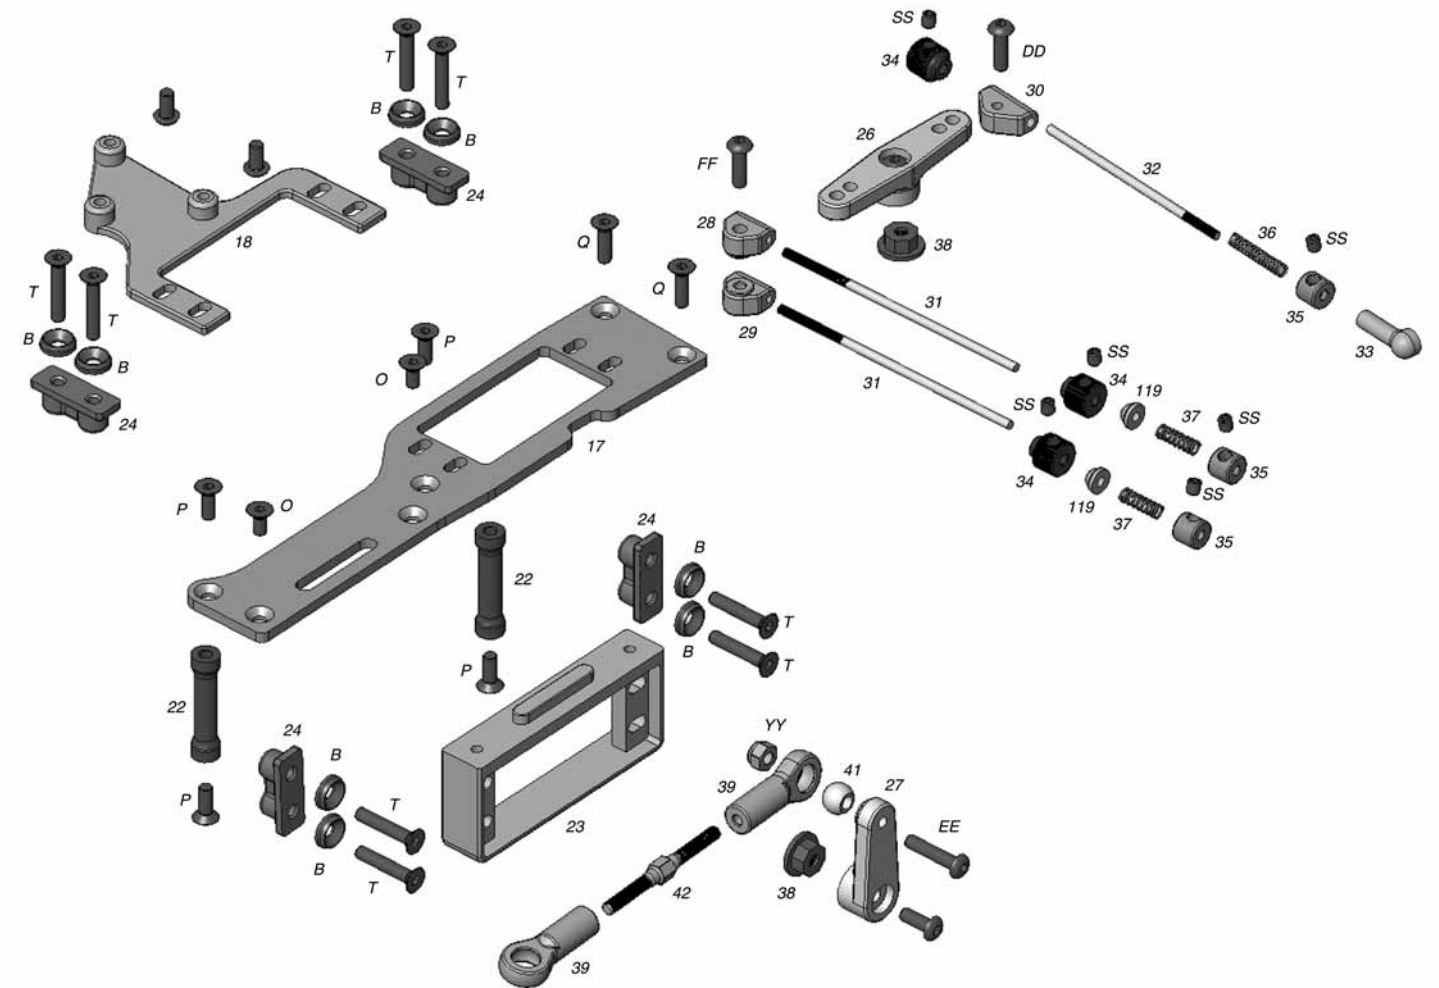

Z01B

RADIO TRAY PARTS LIST

17.....Servo Tray.....	ODOC2628	37.....Brake Linkage Spring.....	ODOC1610
22.....Servo Tray Standoff.....	ODOC2632	38.....Servo Spline Adapter.....	ODOC2624, ODOC2626
23.....Steering Servo Mount.....	ODOC2790	39.....Steering Turnbuckle Rod End.....	ODOC2794
24.....Servo Nut Plate.....	ODOC2620	41.....Shock Rod End Ball.....	ODOC2718
25.....Servo Spacer (Not Shown).....	ODOC2621	42.....Steering Servo Turnbuckle.....	ODOC2792
26.....Throttle Servo Arm.....	ODOC2624	119....Brake Linkage Guide.....	ODOC1610
27.....Steering Servo Arm.....	ODOC2626	B.....3mm Countersunk washer.....	ODOQ0713
28.....Brake Linkage Pivot A.....	ODOC1610	O.....3x6mm Flat Head Screw.....	ODOQ0102
29.....Brake Linkage Pivot B.....	ODOC1610	P.....3x8mm Flat Head Screw.....	ODOQ0103
30.....Throttle Linkage Pivot.....	ODOC1650	Q.....3x10mm Flat Head Screw.....	ODOQ0104
31.....Brake Linkage.....	ODOC1610	T.....3x16mm Flat Head Screw.....	ODOQ0107
32.....Throttle Linkage.....	ODOC1650	DD.....3x10mm Button Head Screw.....	ODOQ0204
33.....Carb Linkage Ball Cup.....	ODOC1650	EE.....3x14mm Button Head Screw.....	ODOQ0206
34.....Linkage Adjusting Collar.....	ODOC1610, ODOC1650	FF.....3x16mm Button Head Screw.....	ODOQ0207
35.....Linkage Collar.....	ODOC1610, ODOC1650	SS.....3x3mm Set Screw.....	ODOQ0502
36.....Throttle Linkage Spring.....	ODOC1650		