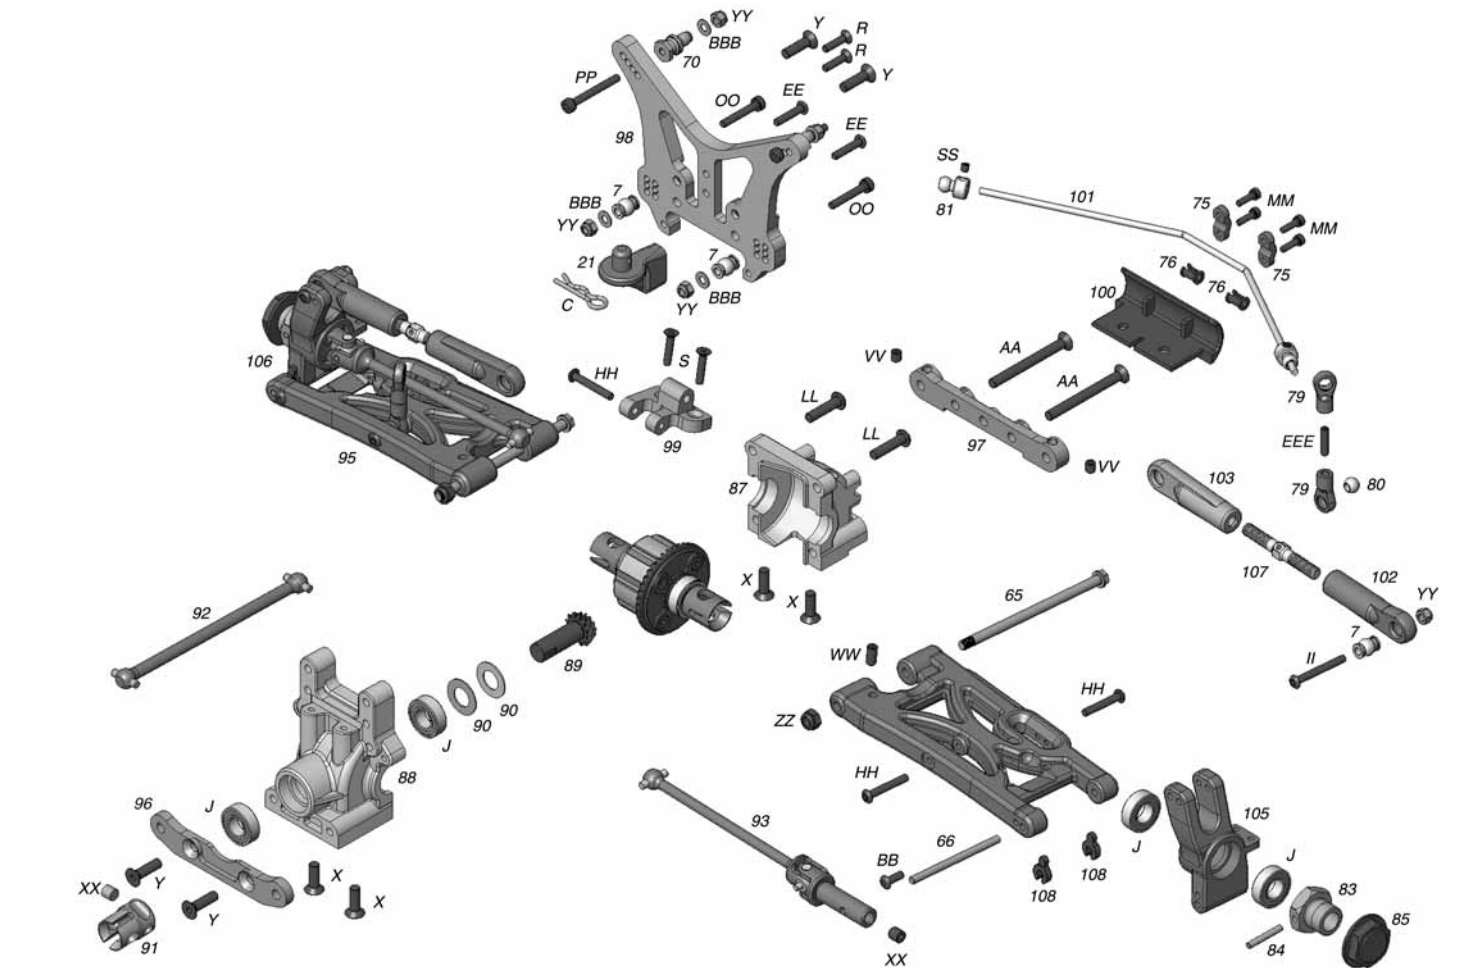

Z01B

REAR CLIP PARTS LIST

- 7.....Rod End Ball ODOC2598
- 21.....Body Mount Rear ODOC1592
- 65.....Hinge Pin Lower Arm Inner ODOC1852
- 66.....Hinge Pin Lower Arm Rear Outer.....ODOC1854
- 70.....Shock Top Mount.....ODOC2740
- 75.....Sway Bar Mount.....ODOC2826
- 76.....Sway Bar Bushing ODOC2826
- 79.....Sway Bar Link Ball End.....ODOC2838
- 80.....Sway Bar Link Ball.....ODOC2838
- 81.....Sway Bar Link Mount.....ODOC2838
- 83.....Wheel Hub.....ODOC3302
- 84.....Wheel Hub Pin ODOC3306
- 85.....Wheel Hub Nut.....ODOC3304
- 87.....Diff Case A ODOC1720
- 88.....Diff Case B ODOC1720
- 89.....Pinion Gear Shaft.....ODOC2510
- 90.....Pinion Gear Shaft Shim.....ODOC1750
- 91.....Center Drive Coupler.....ODOC1670
- 92.....Center Dog Bone Aluminum.....ODOC1668
- 93.....Universal Driveshaft Rear.....ODOC3103
- 94.....Suspension Arm Lower Rear Left ODOC2810
- 95.....Suspension Arm Lower Rear Right ODOC2810
- 96.....Rear Arm Mount Front 2° Anti-Squat.....ODOC2550
- 97.....Rear Arm Mount Rear -2.5° Toe.....ODOC2560
- 98.....Shock Tower Rear ODOC2748
- 99.....Rear Wing Case Mount ODOC2586
- 100.....Bumper Rear ODOC1622
- 101.....Sway Bar Rear ODOC2834, ODOC2835, ODOC2536
- 102.....Rear Rod End Outside ODOC2571
- 103.....Rear Rod End Inside.....ODOC2570
- 105.....Rear Hub Carrier Left.....ODOC2566
- 106.....Rear Hub Carrier Right.....ODOC2566
- 107.....Rear Upper Turnbuckle.....ODOC1786
- 108.....Hinge Pin Spacer 2.5mm ODOC1862
- C.....Body Clip.....ODOC1590
- J.....Bearing 8x16x5mm ODOC1550
- R.....3x12mm Flat Head Screw ODOQ0105
- S.....3x14mm Flat Head Screw ODOQ0106
- X.....4x12mm Flat Head Screw ODOQ0124
- Y.....4x14mm Flat Head Screw ODOQ0125
- AA.....4x40mm Flat Head Screw ODOQ0138
- BB.....3x6mm Button Head Screw.....ODOQ0202
- EE.....3x14mm Button Head Screw.....ODOQ0206
- FF.....3x16mm Button Head Screw.....ODOQ0207
- HH.....3x20mm Button Head Screw.....ODOQ0209
- II.....3x25mm Button Head Screw.....ODOQ0212
- LL.....4x16mm Button Head Screw.....ODOQ0229
- MM.....2.5x8mm Socket Head Screw ODOQ0304
- OO.....3x18mm Socket Head Screw ODOQ0316
- PP.....3x25mm Socket Head Screw ODOQ0319
- SS.....3x3mm Set Screw ODOQ0502
- VV.....4x4mm Set Screw ODOQ0516
- WW.....4x8mm Set Screw ODOQ0518
- XX.....5x5mm Set Screw ODOQ0528
- YY.....3mm Locknut.....ODOQ0602
- ZZ.....4mm Locknut.....ODOQ0603
- BBB.....3mm Washer ODOQ0702
- EEE.....4x10mm Set Screw ODOQ0519