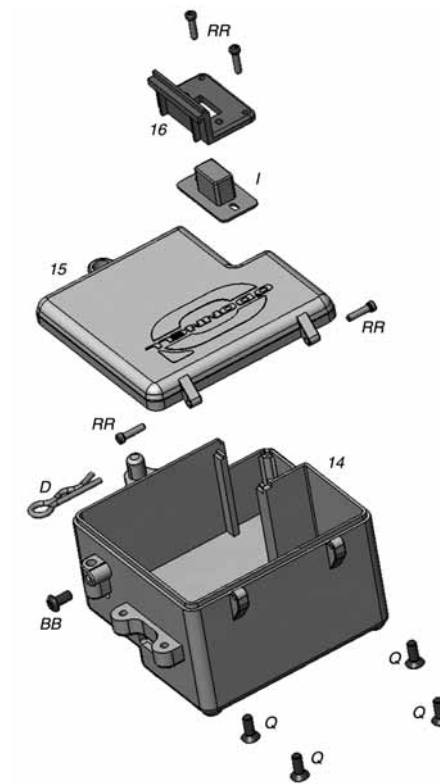

14.....Radio Box.....	ODOC2540
15.....Radio Box Lid.....	ODOC2540
16.....Radio Box Switch Lid.....	ODOC2540
D.....Clip.....	ODOC1688
I.....Switch Guard.....	ODOC2844
Q.....3x10mm Flat Head Screw.....	ODOQ0104
BB.....3x6mm Button Head Screw.....	ODOQ0202
RR.....2x8mm Socket Head Screw.....	ODOQ0403