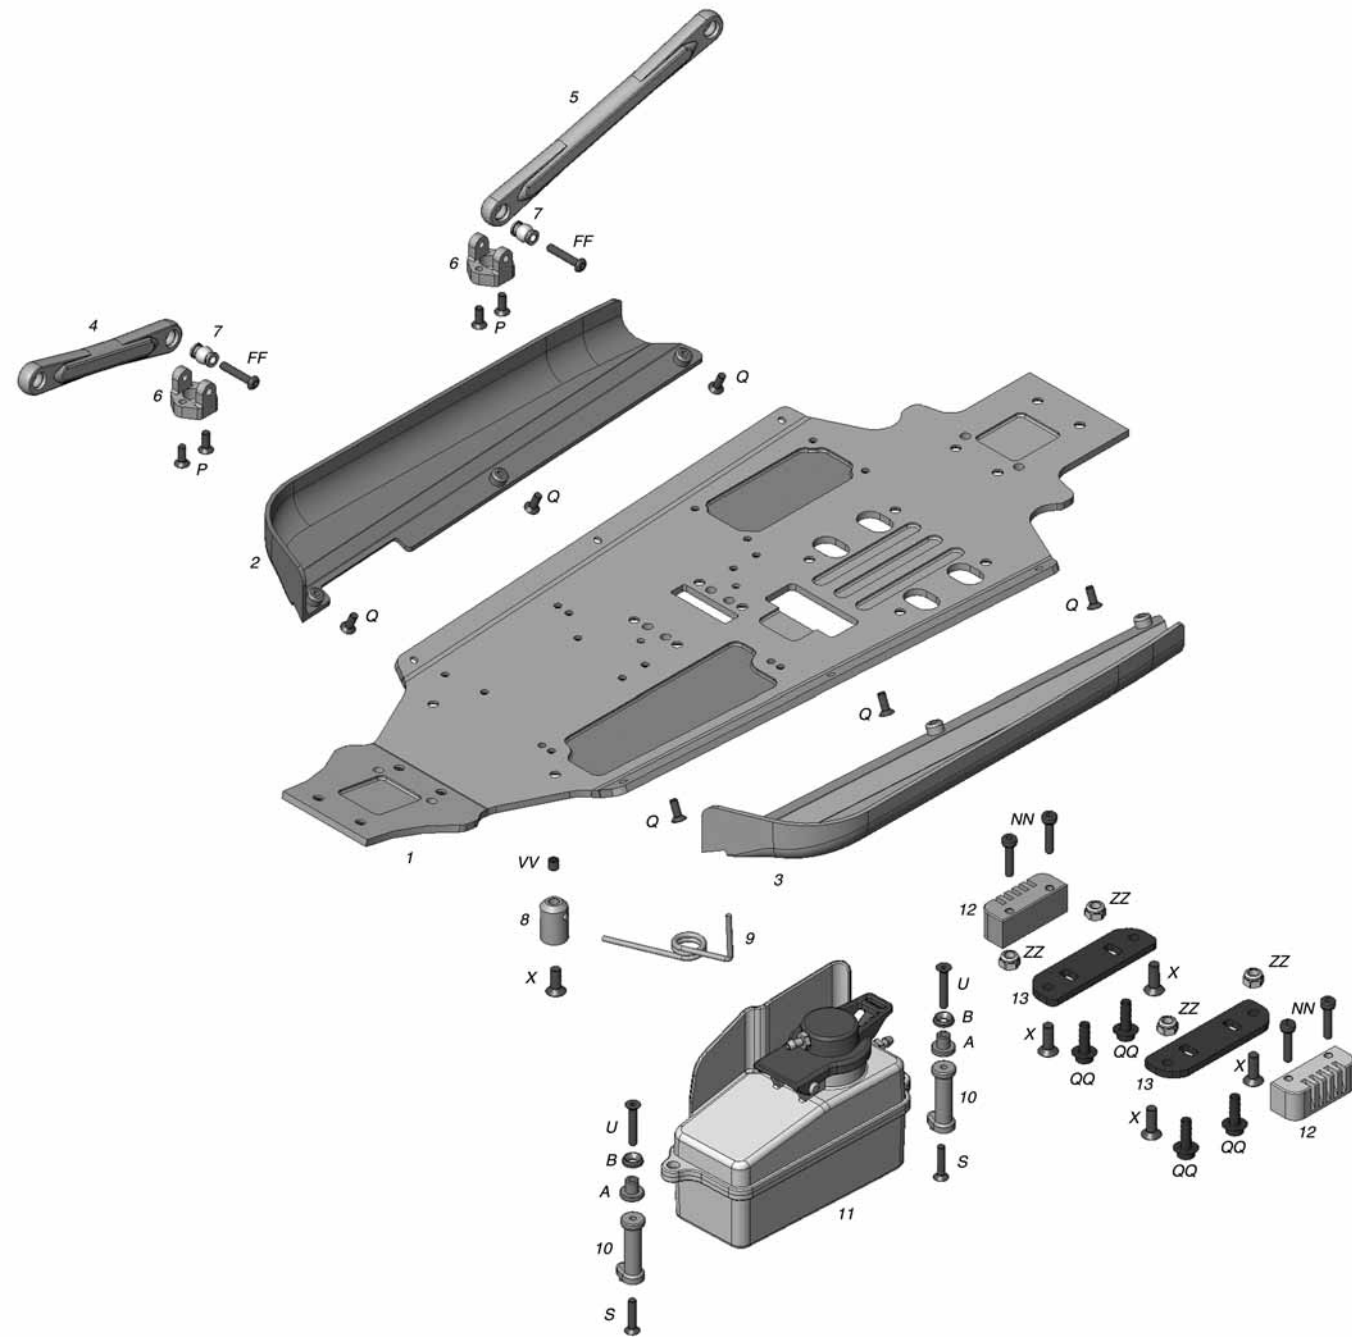

Z41B™

REPLACEMENT PARTS

Z01B

CHASSIS PARTS LIST

1.....Chassis.....	ODOC1675	A.....Fuel Tank Grommet.....	ODOC1800
2.....Chassis Side Pod Left.....	ODOC1680	B.....3mm Countersunk Washer.....	ODOQ0713
3.....Chassis Side Pod Right.....	ODOC1680	P.....3x8mm Flat Head Screw.....	ODOQ0102
4.....Chassis Torque Rod Front.....	ODOC1684	Q.....3x10mm Flat Head Screw.....	ODOQ0103
5.....Chassis Torque Rod Rear.....	ODOC1684	S.....3x14mm Flat Head Screw.....	ODOQ0106
6.....Chassis Torque Rod Mount.....	ODOC1686	U.....3x18mm Flat Head Screw.....	ODOQ0107
7.....Rod End Ball.....	ODOC2598	X.....4x12mm Flat Head Screw.....	ODOQ0122
8.....Pipe Mount.....	ODOC2520	FF.....3x16mm Button Head Screw.....	ODOQ0207
9.....Pipe Mount Wire.....	ODOC2520	NN.....3x14mm Socket Head Screw.....	ODOQ0314
10.....Fuel Tank Standoff.....	ODOC1804	QQ.....4x10mm Flanged Socket Head Screw.....	ODOQ0335
11.....Fuel Tank Assembly.....	ODOC1798	VV.....4x4mm Set Screw.....	ODOQ0516
12.....Engine Mount.....	ODOC1764	ZZ.....4mm LockNut.....	ODOQ0603
13.....Engine Mount Plate.....	ODOC1766		