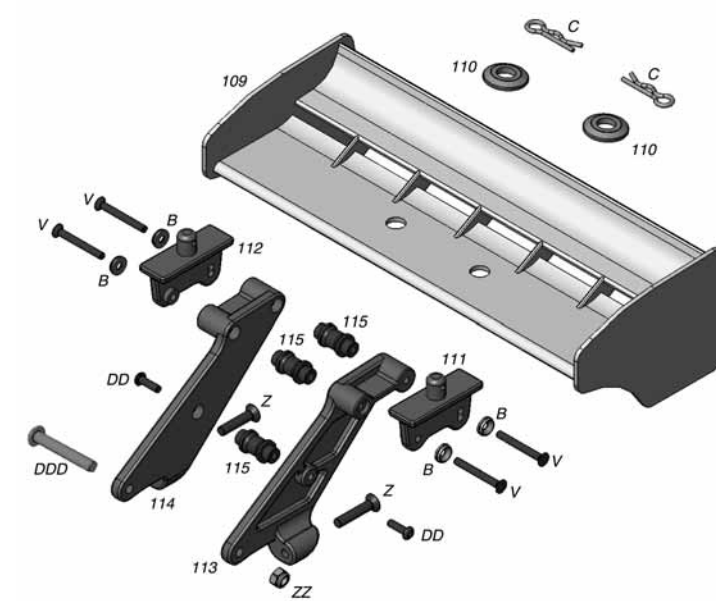

Z01B

WING PARTS LIST

109....Rear Wing.....	ODOC2580
110....Rear Wing Washer.....	ODOC2580
111....Rear Wing Upper Mount Left.....	ODOC2592
112....Rear Wing Upper Mount Right.....	ODOC2592
113....Rear Wing Mount Left.....	ODOC2588
114....Rear Wing Mount Right.....	ODOC2588
115....Rear Wing Mount Support.....	ODOC2590
B.....3mm Countersunk Washer.....	ODOQ0713
C.....Body Clip.....	ODOC1590
V.....3x25mm Flat Head Screw.....	ODOQ0112
Z.....4x20mm Flat Head Screw.....	ODOQ0128
DD.....3x10mm Button Head Screw.....	ODOQ0204
ZZ.....4mm Lock Nut.....	ODOQ0603
DDD.....4x30mm Button Head Screw.....	ODOQ0232

Z01B

RADIO TRAY PARTS LIST

17.....Servo Tray.....	ODOC2628	37.....Brake Linkage Spring.....	ODOC1610
22.....Servo Tray Standoff.....	ODOC2632	38.....Servo Spline Adapter.....	ODOC2624, ODOC2626
23.....Steering Servo Mount.....	ODOC2790	39.....Steering Turnbuckle Rod End.....	ODOC2794
24.....Servo Nut Plate.....	ODOC2620	41.....Shock Rod End Ball.....	ODOC2718
25.....Servo Spacer (Not Shown).....	ODOC2621	42.....Steering Servo Turnbuckle.....	ODOC2792
26.....Throttle Servo Arm.....	ODOC2624	119....Brake Linkage Guide.....	ODOC1610
27.....Steering Servo Arm.....	ODOC2626	B.....3mm Countersunk washer.....	ODOQ0713
28.....Brake Linkage Pivot A.....	ODOC1610	O.....3x6mm Flat Head Screw.....	ODOQ0102
29.....Brake Linkage Pivot B.....	ODOC1610	P.....3x8mm Flat Head Screw.....	ODOQ0103
30.....Throttle Linkage Pivot.....	ODOC1650	Q.....3x10mm Flat Head Screw.....	ODOQ0104
31.....Brake Linkage.....	ODOC1610	T.....3x16mm Flat Head Screw.....	ODOQ0107
32.....Throttle Linkage.....	ODOC1650	DD.....3x10mm Button Head Screw.....	ODOQ0204
33.....Carb Linkage Ball Cup.....	ODOC1650	EE.....3x14mm Button Head Screw.....	ODOQ0206
34.....Linkage Adjusting Collar.....	ODOC1610, ODOC1650	FF.....3x16mm Button Head Screw.....	ODOQ0207
35.....Linkage Collar.....	ODOC1610, ODOC1650	SS.....3x3mm Set Screw.....	ODOQ0502
36.....Throttle Linkage Spring.....	ODOC1650		