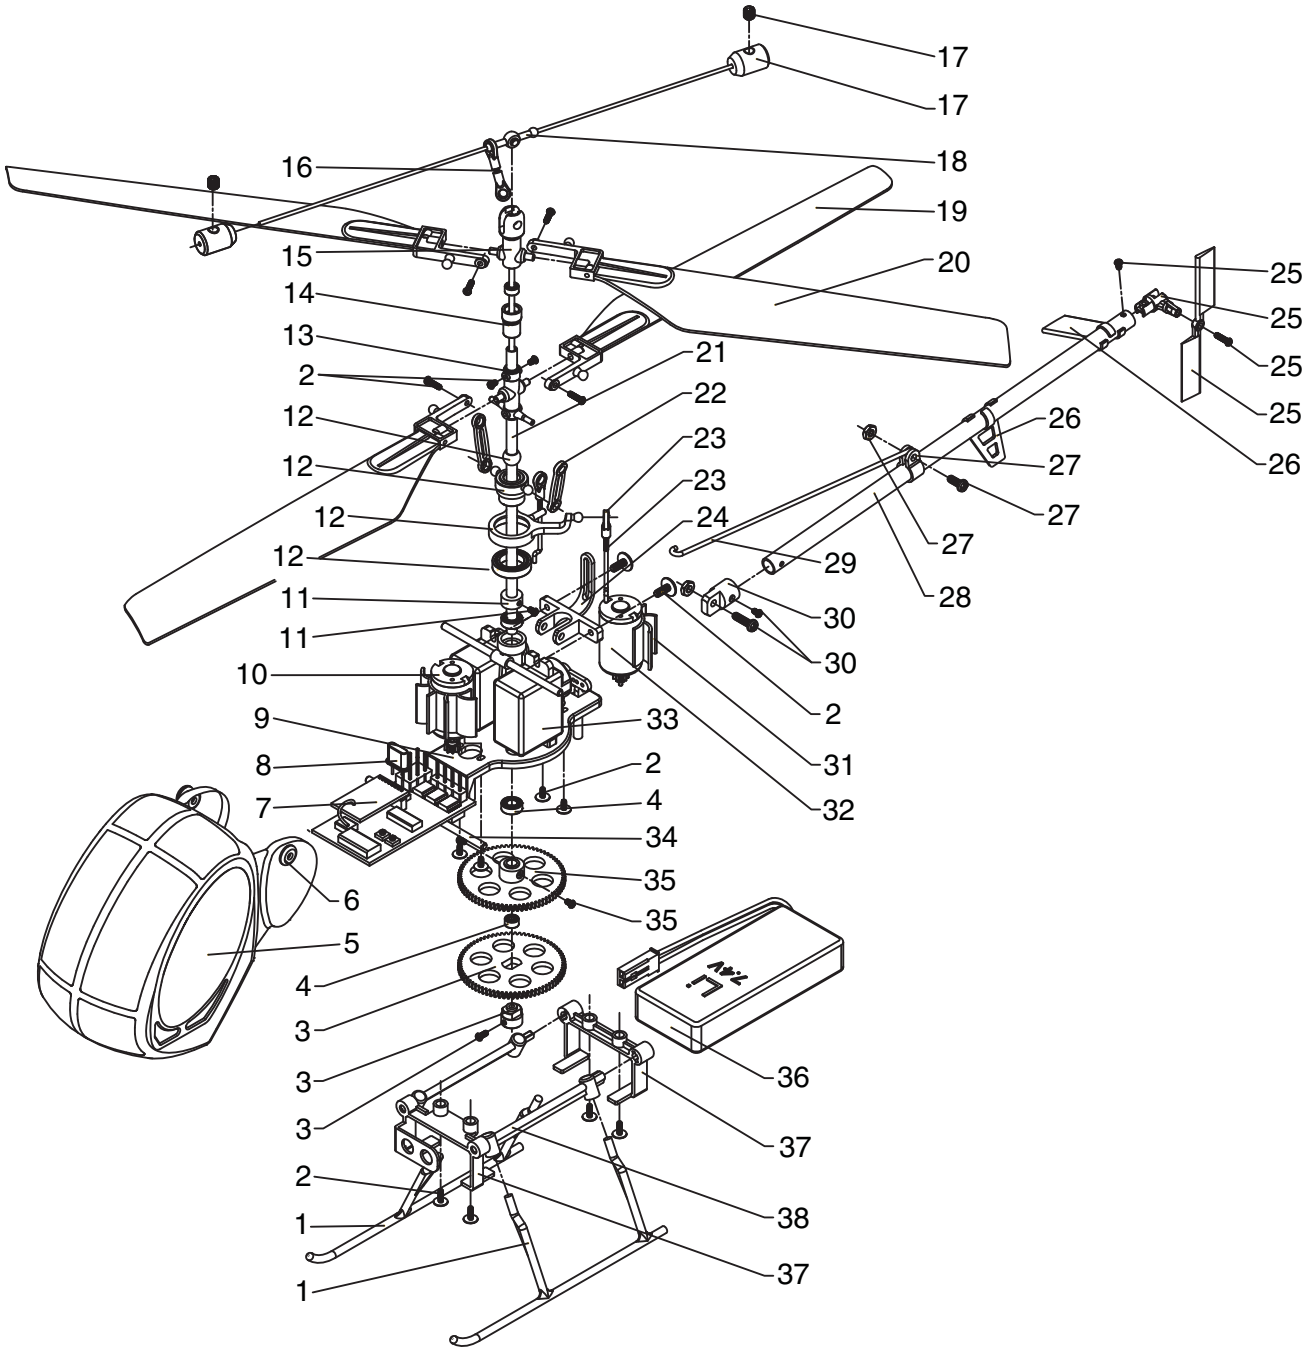

EXPLODED VIEW

<p>Landing Skids 2PCS Part # HMXE7937 EVPL # 01</p> 	<p>Screw Set 1SET Part # HMXE7328 EVPL # 02</p> 	<p>Lower Rotor Gear 1SET Part # HMXE8030 EVPL # 03</p> 	<p>Ball Bearing Set 1SET Part # HMXE8828 EVPL # 04</p> 
<p>Canopy 1PC Part # HMXE7386 EVPL # 05</p> 	<p>Canopy Grommets 2PCS Part # HMXE7391 EVPL # 06</p> 	<p>E-Board RX/ESC/GY 1PC Part # HMXM2010 EVPL # 07</p> 	<p>Crystal 1SET Part # HMXM2011 EVPL # 08</p> 
<p>Main Frame 1PC Part # HMXE7938 EVPL # 09</p> 	<p>Front Main Motor 1SET Part # HMXG8006 EVPL # 10</p> 	<p>Outer Shaft Collar 1SET Part # HMXE8522 EVPL # 11</p> 	<p>Swashplate 1SET Part # HMXE8523 EVPL # 12</p> 
<p>Lower Rotor Head 1PC Part # HMXE8524 EVPL # 13</p> 	<p>Inner Shaft Collar 1PC Part # HMXE8525 EVPL # 14</p> 	<p>Inner Rotor Shaft 1SET Part # HMXE8526 EVPL # 15</p> 	<p>Flybar Link Control 1SET Part # HMXE8527 EVPL # 16</p> 
<p>Flybar Weights 2PCS Part # HMXE8528 EVPL # 17</p> 	<p>Flybar Assembly 1SET Part # HMXE8529 EVPL # 18</p> 	<p>Lower Rotor Blades 2PCS Part # HMXE8530 EVPL # 19</p> 	<p>Upper Rotor Blades 2PCS Part # HMXE8531 EVPL # 20</p> 
<p>Outer Rotor Shaft 1PC Part # HMXE8532 EVPL # 21</p> 	<p>Main Blade Control Link 2PCS Part # HMXE8533 EVPL # 22</p> 	<p>Servo Pushrods 2PCS Part # HMXE8534 EVPL # 23</p> 	<p>Servo Mount 1PC Part # HMXE7939 EVPL # 24</p> 
<p>Tail Rotor 1SET Part # HMXE8427 EVPL # 25</p> 	<p>Tail Fins 1SET Part # HMXE8651 EVPL # 26</p> 	<p>Tail Boom Brace 1SET Part # HMXE8652 EVPL # 27</p> 	<p>Tail Boom 1PC Part # HMXE8653 EVPL # 28</p> 