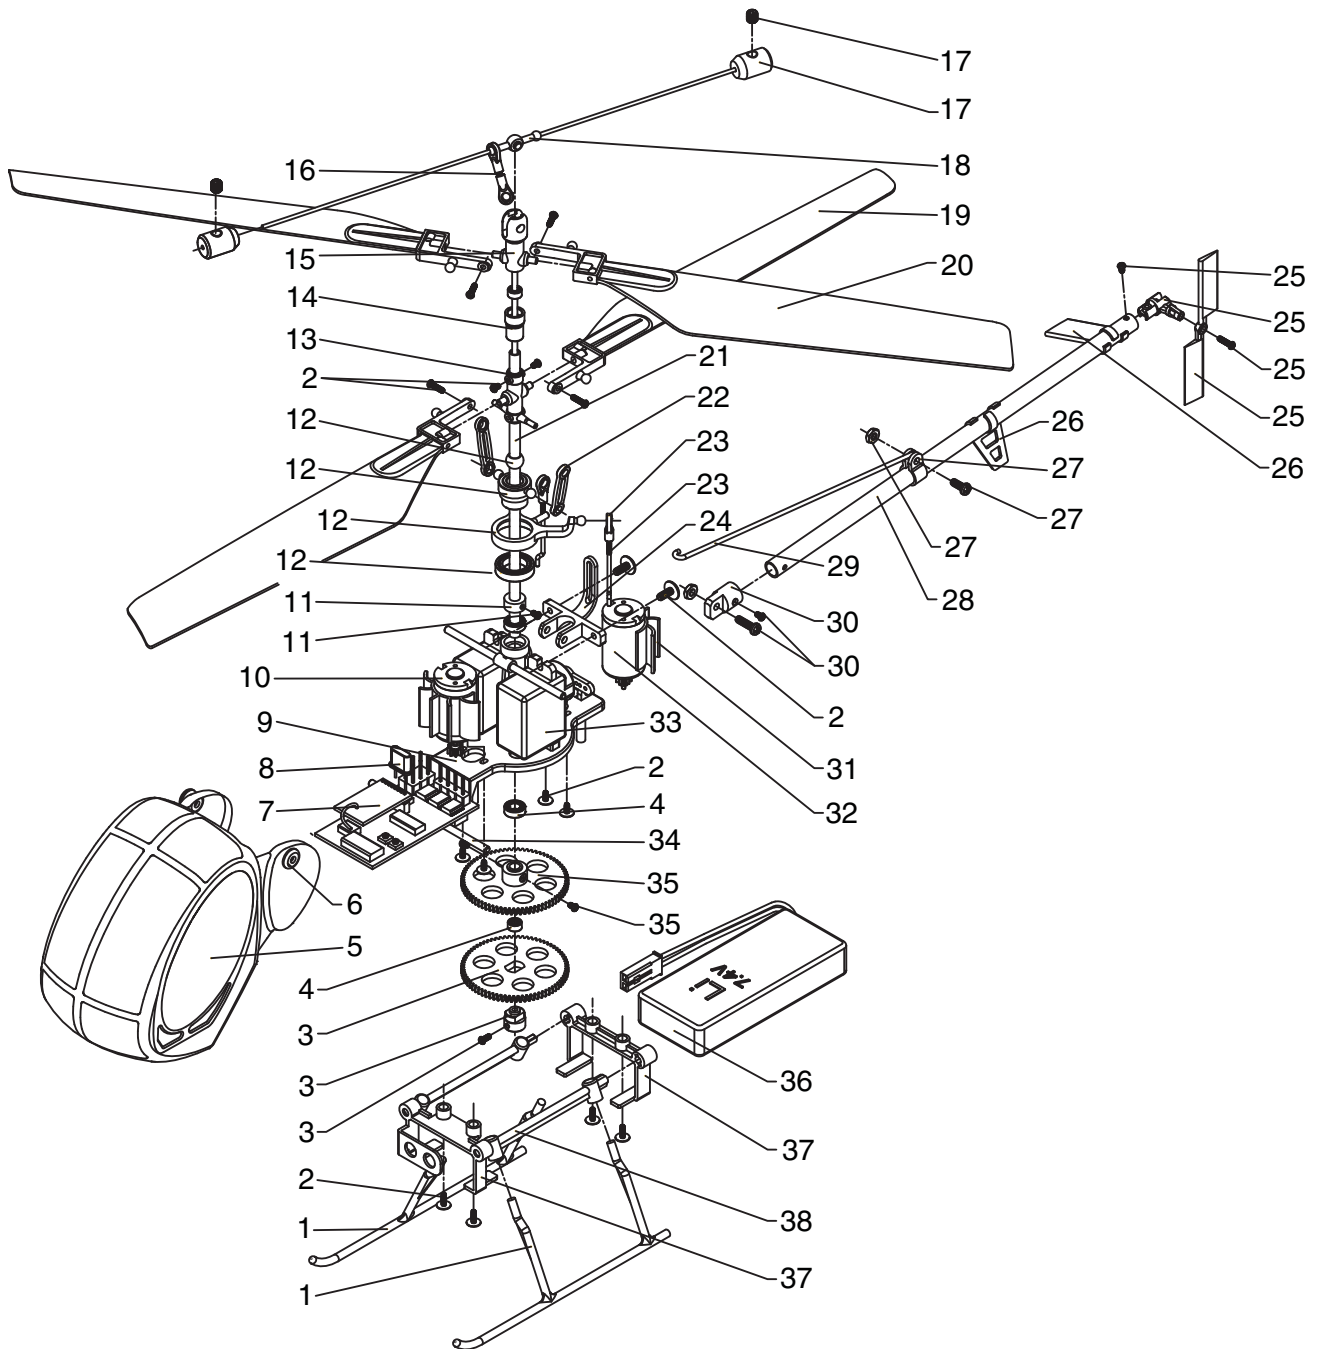

# Heli-Max<sup>®</sup>

Click part numbers for more information

## **AXE CX MICRO REPLACEMENT PARTS LIST**

<b>#</b>	<b>Stock #</b>	<b>Description</b>	<b>Includes</b>
1	HMXE7937	Landing Skids	2
2	HMXE7328	Screw Set	1 set
3	HMXE8030	Lower Rotor Gear	1 set
4	HMXE8828	Ball Bearing Set	1 set
5	HMXE7386	Canopy White	1
6	HMXE7391	Canopy Grommets	2
7	HMXM2010	E-Board Rx/ESC/Gyro	1
8	HMXM2011	X-Tal CH 36	1 set
9	HMXE7938	Main Frame	1
10	HMXG8006	Front Main Motor	1 set
11	HMXE8522	Outer Shaft Collar	1 set
12	HMXE8523	Swashplate	1 set
13	HMXE8524	Lower Rotor Head	1
14	HMXE8525	Inner Shaft Collar	1
15	HMXE8526	Inner Rotor Shaft	1 set
16	HMXE8527	Flybar Link Control	1 set
17	HMXE8528	Flybar Weights	2
18	HMXE8529	Flybar Assembly	1 set
19	HMXE8530	Lower Rotor Blades	2
20	HMXE8531	Upper Rotor Blades	2
21	HMXE8532	Outer Rotor Shaft	1
22	HMXE8533	Main Blade Control Link	2
23	HMXE8534	Servo Pushrods	2
24	HMXE7939	Servo Mount	1
25	HMXE8427	Tail Rotor	1 set
26	HMXE8651	Tail Fins	1 set
27	HMXE8652	Tail Boom Brace	1 set
28	HMXE8653	Tail Boom	1
29	HMXE8654	Tail Boom Support	1
30	HMXE8655	Tail Boom Base	1 set
31	HMXM2013	Motor Heat Sink	2
32	HMXG8007	Rear Main Motor	1 set
33	HMXM2012	Servos w/Arms	2
34	HMXE7393	Canopy Mounting Post	2
35	HMXE8031	Upper Rotor Gear	1 set
36	GPMP0407	LiPo Battery	1
37	HMXE7940	Battery Mount	1 set
38	HMXE7941	Landing Skid Mounts	2
	HMXE7387	Canopy Blue	1
	HMXE7388	Canopy Orange	1
	HMXE7389	Canopy Yellow	1
	HMXE7390	Canopy Purple	1
	HMXE7392	Canopy Red	1
	HMXM2014	X-Tal CH 40	1 set
	HMXM2015	X-Tal CH 42	1 set
	HMXM2016	X-Tal CH 44	1 set
	HMXM2017	X-Tal CH 54	1 set
	HMXM2018	X-Tal CH 56	1 set