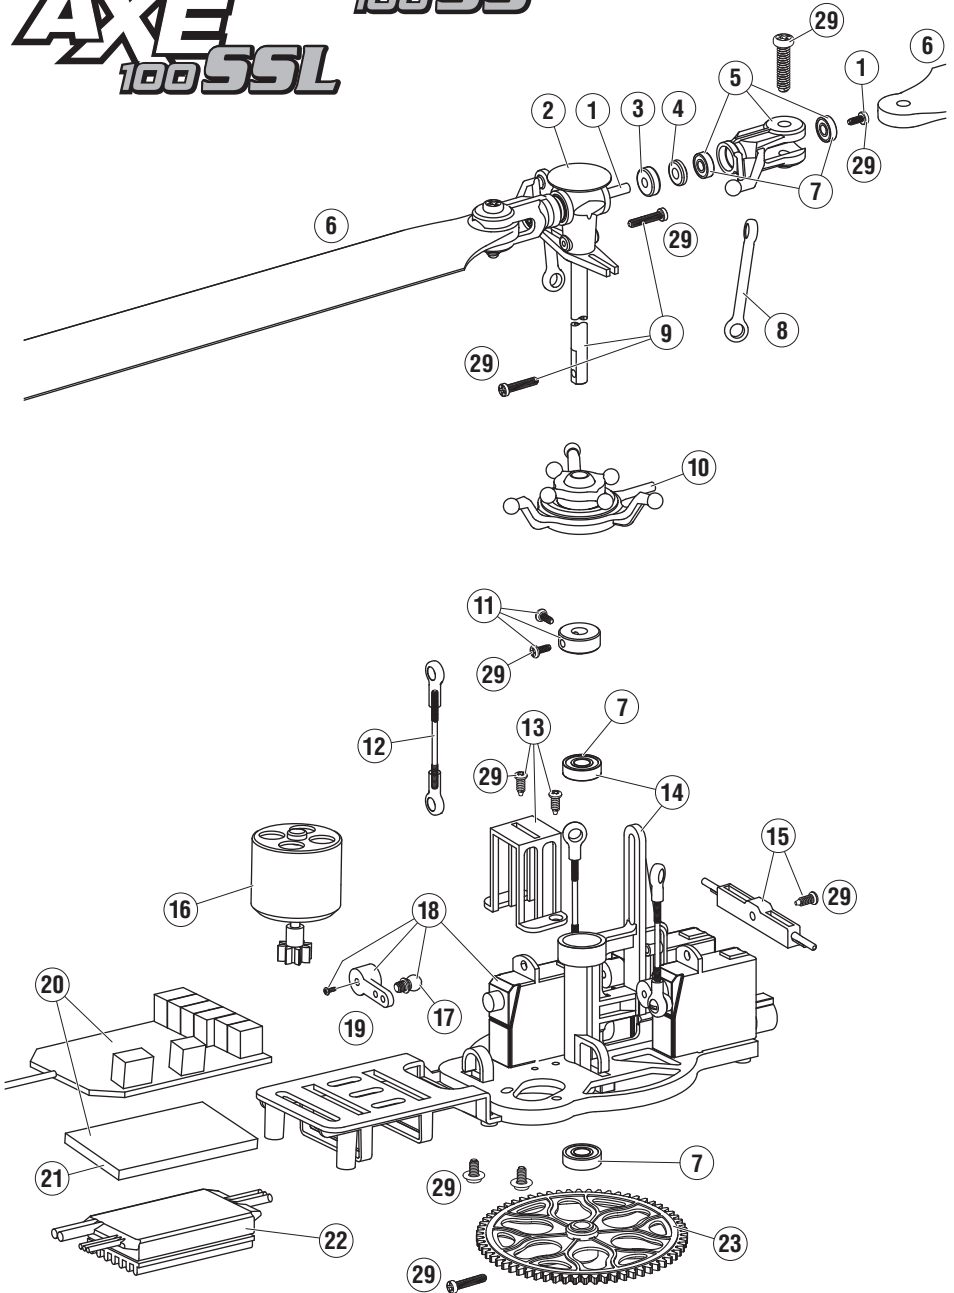

# Heli-Max

**AXE™**  
**AXE™** 100SS  
**AXE™** 100SSL

Click part numbers for more information

**HMXE2100**  
Feather Shaft (2)

1 29

AXE100 CP/SS/SSL

**HMXE2101**  
Head Block

2