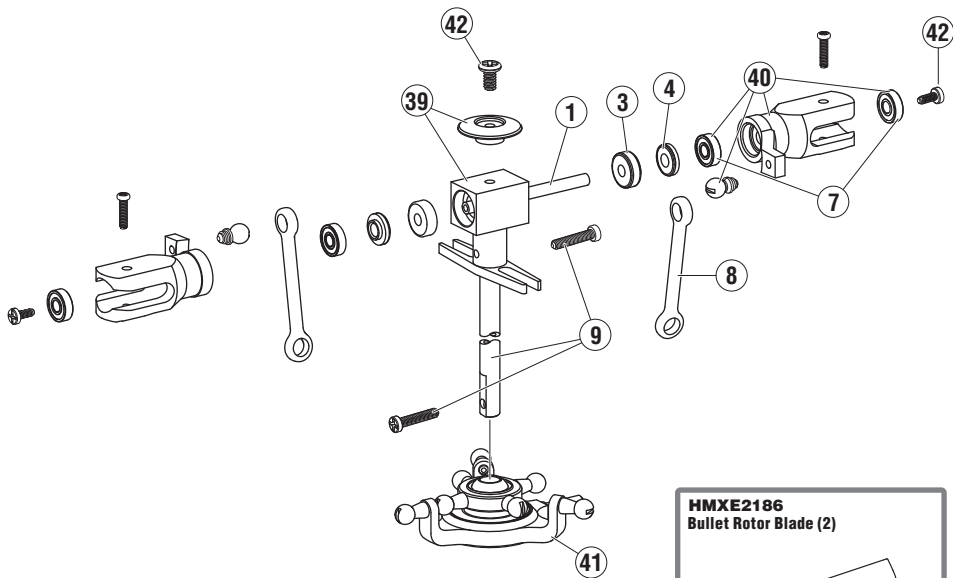

35

AXE100 SSL

**HMXE2194**  
Main Shaft  
w/ Rotor Head and Board

AXE100 SSL

**HMXE2186**  
Bullet Rotor Blade (2)

AXE100 ALL

**HMXE2054**  
CNC Rotor Head (Assembled)

AXE100 CP/SS/SSL