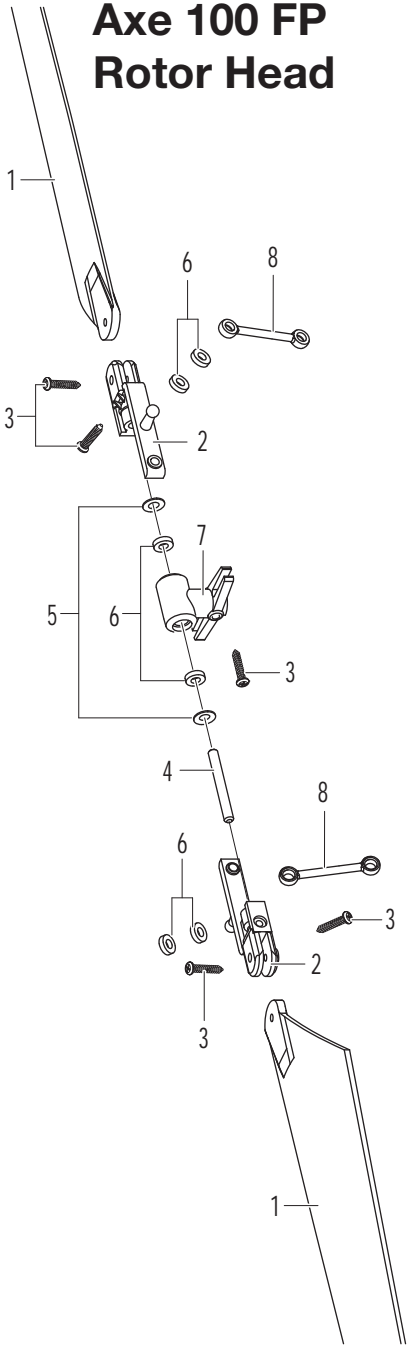

Heli-Max™

AXE™
100 FP

Click part numbers for more information

Axe 100 FP Rotor Head

Axe 100 FP Tail

Parts List

Key No.	Part No.	Part Name
1	HMXE2105	Main Blade
2	HMXE2135	Blade Grips
3	HMXE2136	Screw Set (all)
4	HMXE2137	Feathering Shaft
5	HMXE2138	Blade Grip Spacers
6	HMXE2139	Rubber Dampeners
7	HMXE2140	Rotor Head
8	HMXE2141	Rotor Head Linkage
9	HMXE2142	Main Shaft
10	HMXE2143	Swashplate
11	HMXE2109	Main shaft collar
12	HMXE2144	Bearing Set
13	HMXE2145	Main Frame
14	HMXG8028	Main Motor
15	HMXM2038	TAGs 3-1 Control Board
16	HMXE2146	Canopy
17	HMXE2147	Main Gear
18	HMXE2148	Landing Skid w/battery mount
19	HMXE2149	Servo Linkages
20	HMXE2150	Servo Arms with metal ball joint
21	HMXE2151	Canopy Servo Mount
22	HMXM2037	Servo
23	HMXG8029	Tail Motor Tail Boom Assembly
24	HMXE2152	Tail Rotor Blade
25	HMXP1007	1S LiPo Battery
	HMXP2024	410 SLT Transmitter
	HMXP2021	1S USB Charger