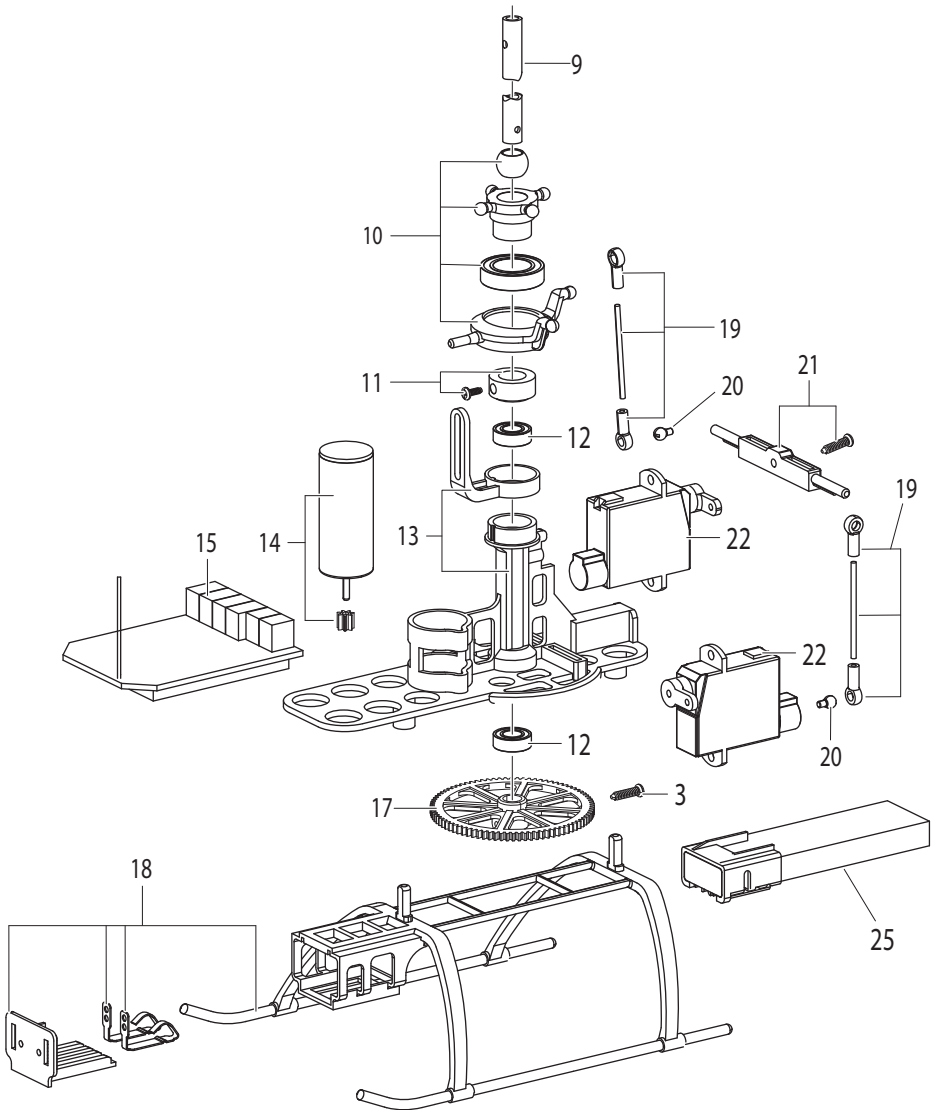

Heli-Max™

AXE™
100 FP

Click part numbers for more information

Axe 100 FP Rotor Head

Axe 100 FP Tail

Parts List

Key No.	Part No.	Part Name
1	HMXE2105	Main Blade
2	HMXE2135	Blade Grips
3	HMXE2136	Screw Set (all)
4	HMXE2137	Feathering Shaft
5	HMXE2138	Blade Grip Spacers
6	HMXE2139	Rubber Dampeners
7	HMXE2140	Rotor Head
8	HMXE2141	Rotor Head Linkage
9	HMXE2142	Main Shaft
10	HMXE2143	Swashplate
11	HMXE2109	Main shaft collar
12	HMXE2144	Bearing Set
13	HMXE2145	Main Frame
14	HMXG8028	Main Motor
15	HMXM2038	TAGs 3-1 Control Board
16	HMXE2146	Canopy
17	HMXE2147	Main Gear
18	HMXE2148	Landing Skid w/battery mount
19	HMXE2149	Servo Linkages
20	HMXE2150	Servo Arms with metal ball joint
21	HMXE2151	Canopy Servo Mount
22	HMXM2037	Servo
23	HMXG8029	Tail Motor Tail Boom Assembly
24	HMXE2152	Tail Rotor Blade
25	HMXP1007	1S LiPo Battery
	HMXP2024	410 SLT Transmitter
	HMXP2021	1S USB Charger