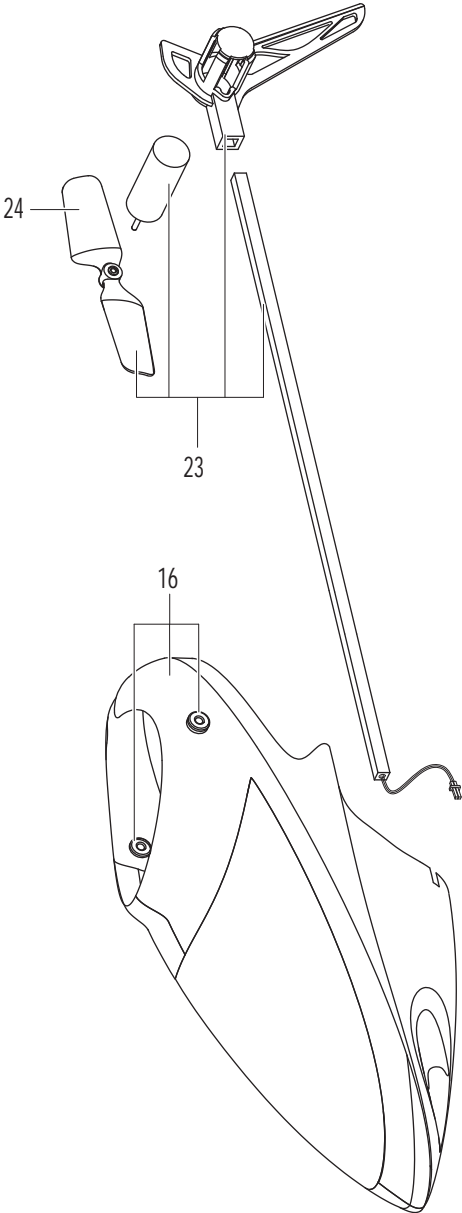

Heli-Max™

AXE™
100 FP

Click part numbers for more information

Axe 100 FP Rotor Head

Axe 100 FP Tail

Parts List

Key No.	Part No.	Part Name
1	HMXE2105	Main Blade
2	HMXE2135	Blade Grips
3	HMXE2136	Screw Set (all)
4	HMXE2137	Feathering Shaft
5	HMXE2138	Blade Grip Spacers
6	HMXE2139	Rubber Dampeners
7	HMXE2140	Rotor Head
8	HMXE2141	Rotor Head Linkage
9	HMXE2142	Main Shaft
10	HMXE2143	Swashplate
11	HMXE2109	Main shaft collar
12	HMXE2144	Bearing Set
13	HMXE2145	Main Frame
14	HMXG8028	Main Motor
15	HMXM2038	TAGs 3-1 Control Board
16	HMXE2146	Canopy
17	HMXE2147	Main Gear
18	HMXE2148	Landing Skid w/battery mount
19	HMXE2149	Servo Linkages
20	HMXE2150	Servo Arms with metal ball joint
21	HMXE2151	Canopy Servo Mount
22	HMXM2037	Servo
23	HMXG8029	Tail Motor Tail Boom Assembly
24	HMXE2152	Tail Rotor Blade
25	HMXP1007	1S LiPo Battery
	HMXP2024	410 SLT Transmitter
	HMXP2021	1S USB Charger