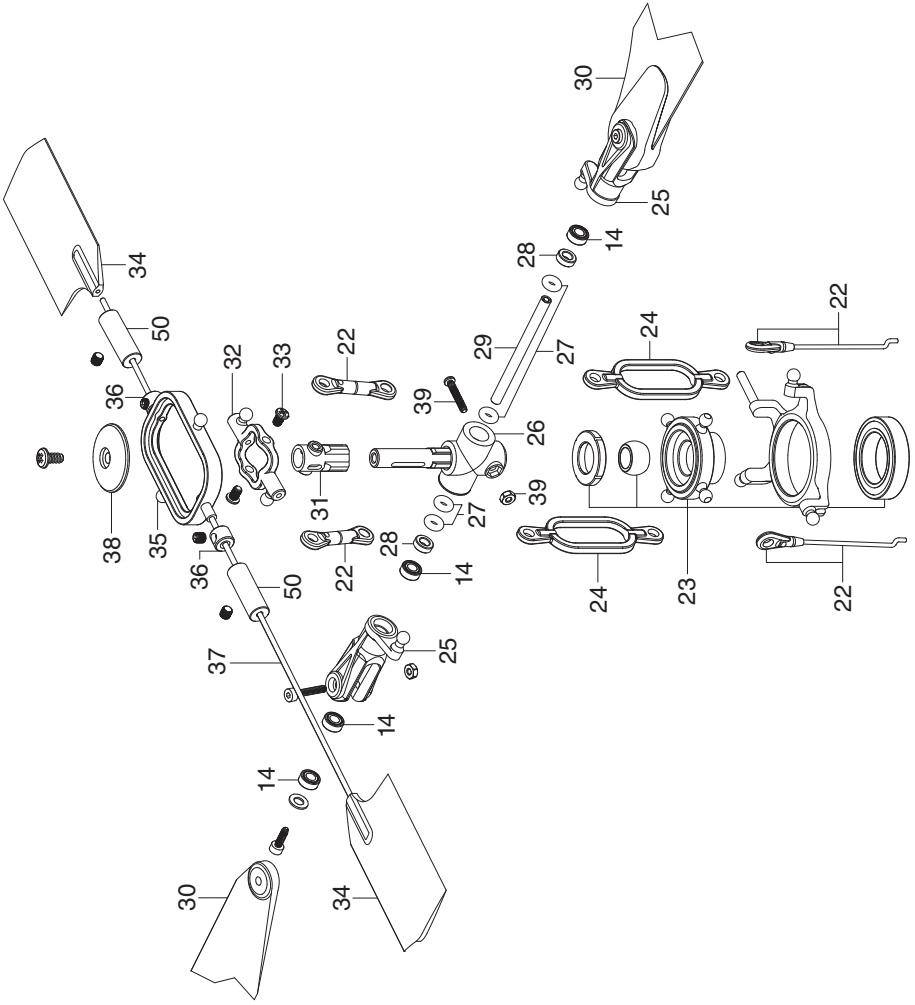

Heli-Max®

AXE CP

Click part numbers for more information

#14 - HMXE7287 BALL BEARING SET

#49 - HMXE7342 SCREW SET AXE CP 2.4

AXE CP 2.4GHZ RTF PARTS LIST

#	Part No.	Description
1	HMXE7443	Canopy Axe CP 2.4
2	HMXE8819	Battery Rubber Bands
3	HMXE7426	Canopy Grommets
4	GPMP0413	3S 11.1V LiPo Battery Axe CP 2.4
5	HMXE8901	Landing Skids CPv3, CP 2.4
6	HMXE8902	Skid Supports
7	HMXE7205	Battery Stop with Skid Spacer CP 2.4
8	HMXE8407	Main Frame Left and Right
9	HMXM2004	Servo with servo arm
10	HMXE8814	Servo Mounting Screws
11	HMXE8818	Servo Arms w/screws
12	HMXE9002	Swashplate Stay
13	HMXE8404	Main Rotor Gear
14	HMXE7287	Ball Bearing Set
15	HMXE8405	Main Shaft Collar and Bushing
16	HMXE8002	Main Motor, 380
17	HMXE8624	Motor Heat Sinks Axe CP Gun Metal Grey
18	HMXE8605	Canopy Mounts CPv3, CP 2.4
19	HMXM2034	Receiver 2.4GHz Axe CP 2.4
20	HMXM2035	E-Board (Mixer, Gyro, ESC) Axe CP 2.4
21	HMXE8406	Main Shaft
22	HMXE7627	Complete Linkage Set
23	HMXE9001	Swashplate Assembly
24	HMXE7802	Flybar Links
25	HMXE2500	Blade Grips Axe CP 2.4
26	HMXE8607	Center Hub
27	HMXE7362	Head Dampener O-Rings (red) CP 2.4
28	HMXE4500	Head Dampening Spacers CP 2.4
29	HMXE7814	Feathering Spindle
30	HMXE8322	Reinforced Main Rotor Blades
31	HMXE9058	Slide Block
32	HMXE8801	Seesaw
33	HMXE8606	Control Hub Screws
34	HMXE7804	Flybar Paddles
35	HMXE8813	Stabilizer Control Hub
36	HMXE7805	Flybar Mount Collar CP V3 2.4
37	HMXE7803	Flybar
38	HMXE8622	Head Button
39	HMXE8621	Head Bolt and Nut
40	HMXE9554	Tail Motor Extension Wire
41	HMXE9548	Tail Boom Axe CP Gun Metal Grey
42	HMXE9562	Tail Vertical Fin
43	HMXE9561	Tail Vertical Fin Bracket w/screws