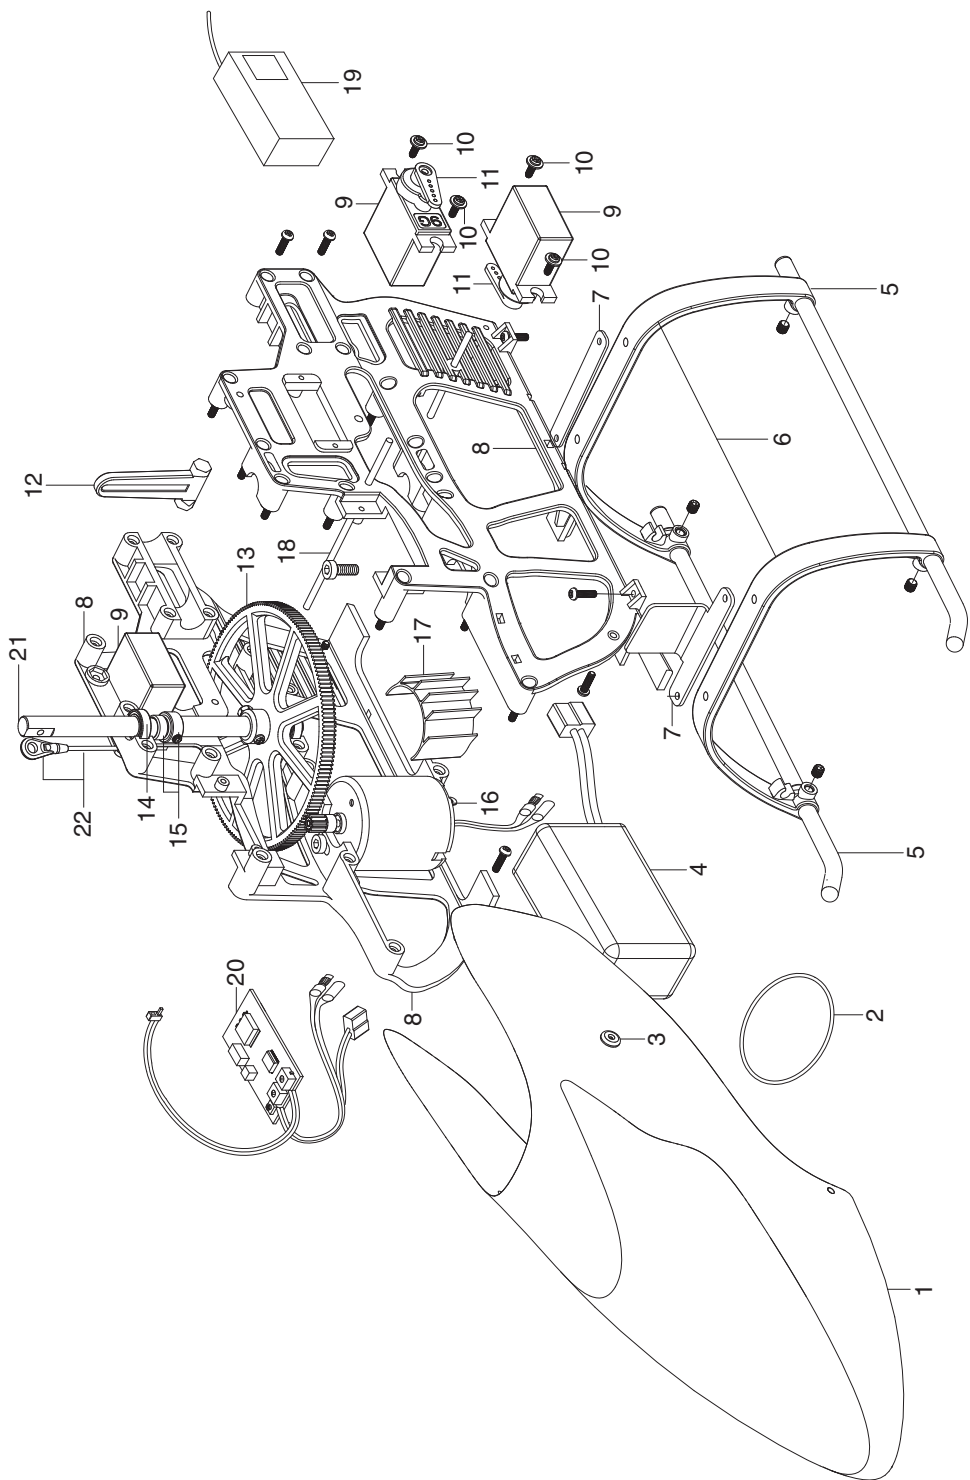

Heli-Max®

AXE CP

Click part numbers for more information

#14 - HMXE7287 BALL BEARING SET

#49 - HMXE7342 SCREW SET AXE CP 2.4

AXE CP 2.4GHZ RTF PARTS LIST

#	Part No.	Description
1	HMXE7443	Canopy Axe CP 2.4
2	HMXE8819	Battery Rubber Bands
3	HMXE7426	Canopy Grommets
4	GPMP0413	3S 11.1V LiPo Battery Axe CP 2.4
5	HMXE8901	Landing Skids CPv3, CP 2.4
6	HMXE8902	Skid Supports
7	HMXE7205	Battery Stop with Skid Spacer CP 2.4
8	HMXE8407	Main Frame Left and Right
9	HMXM2004	Servo with servo arm
10	HMXE8814	Servo Mounting Screws
11	HMXE8818	Servo Arms w/screws
12	HMXE9002	Swashplate Stay
13	HMXE8404	Main Rotor Gear
14	HMXE7287	Ball Bearing Set
15	HMXE8405	Main Shaft Collar and Bushing
16	HMXE8002	Main Motor, 380
17	HMXE8624	Motor Heat Sinks Axe CP Gun Metal Grey
18	HMXE8605	Canopy Mounts CPv3, CP 2.4
19	HMXM2034	Receiver 2.4GHz Axe CP 2.4
20	HMXM2035	E-Board (Mixer, Gyro, ESC) Axe CP 2.4
21	HMXE8406	Main Shaft
22	HMXE7627	Complete Linkage Set
23	HMXE9001	Swashplate Assembly
24	HMXE7802	Flybar Links
25	HMXE2500	Blade Grips Axe CP 2.4
26	HMXE8607	Center Hub
27	HMXE7362	Head Dampener O-Rings (red) CP 2.4
28	HMXE4500	Head Dampening Spacers CP 2.4
29	HMXE7814	Feathering Spindle
30	HMXE8322	Reinforced Main Rotor Blades
31	HMXE9058	Slide Block
32	HMXE8801	Seesaw
33	HMXE8606	Control Hub Screws
34	HMXE7804	Flybar Paddles
35	HMXE8813	Stabilizer Control Hub
36	HMXE7805	Flybar Mount Collar CP V3 2.4
37	HMXE7803	Flybar
38	HMXE8622	Head Button
39	HMXE8621	Head Bolt and Nut
40	HMXE9554	Tail Motor Extension Wire
41	HMXE9548	Tail Boom Axe CP Gun Metal Grey
42	HMXE9562	Tail Vertical Fin
43	HMXE9561	Tail Vertical Fin Bracket w/screws