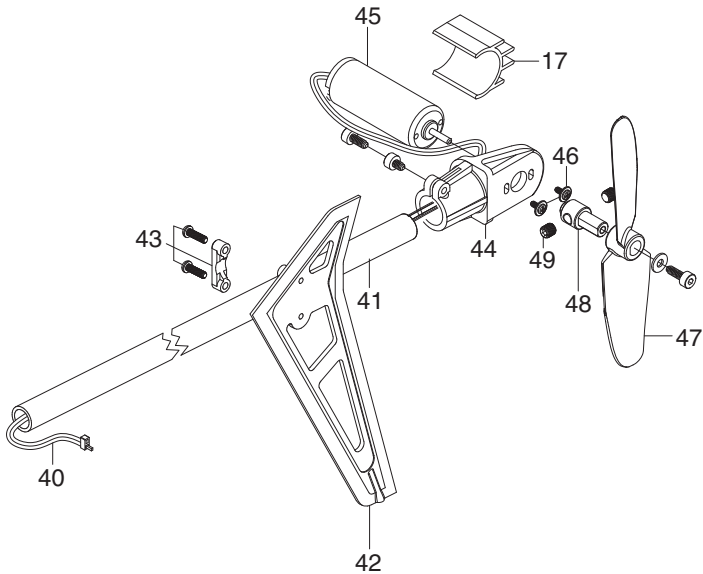

Heli-Max®

AXE CP

Click part numbers for more information

#14 - HMXE7287 BALL BEARING SET

#49 - HMXE7342 SCREW SET AXE CP 2.4

AXE CP 2.4GHZ RTF PARTS LIST

#	Part No.	Description
1	HMXE7443	Canopy Axe CP 2.4
2	HMXE8819	Battery Rubber Bands
3	HMXE7426	Canopy Grommets
4	GPMP0413	3S 11.1V LiPo Battery Axe CP 2.4
5	HMXE8901	Landing Skids CPv3, CP 2.4
6	HMXE8902	Skid Supports
7	HMXE7205	Battery Stop with Skid Spacer CP 2.4
8	HMXE8407	Main Frame Left and Right
9	HMXM2004	Servo with servo arm
10	HMXE8814	Servo Mounting Screws
11	HMXE8818	Servo Arms w/screws
12	HMXE9002	Swashplate Stay
13	HMXE8404	Main Rotor Gear
14	HMXE7287	Ball Bearing Set
15	HMXE8405	Main Shaft Collar and Bushing
16	HMXE8002	Main Motor, 380
17	HMXE8624	Motor Heat Sinks Axe CP Gun Metal Grey
18	HMXE8605	Canopy Mounts CPv3, CP 2.4
19	HMXM2034	Receiver 2.4GHz Axe CP 2.4
20	HMXM2035	E-Board (Mixer, Gyro, ESC) Axe CP 2.4
21	HMXE8406	Main Shaft
22	HMXE7627	Complete Linkage Set
23	HMXE9001	Swashplate Assembly
24	HMXE7802	Flybar Links
25	HMXE2500	Blade Grips Axe CP 2.4
26	HMXE8607	Center Hub
27	HMXE7362	Head Dampener O-Rings (red) CP 2.4
28	HMXE4500	Head Dampening Spacers CP 2.4
29	HMXE7814	Feathering Spindle
30	HMXE8322	Reinforced Main Rotor Blades
31	HMXE9058	Slide Block
32	HMXE8801	Seesaw
33	HMXE8606	Control Hub Screws
34	HMXE7804	Flybar Paddles
35	HMXE8813	Stabilizer Control Hub
36	HMXE7805	Flybar Mount Collar CP V3 2.4
37	HMXE7803	Flybar
38	HMXE8622	Head Button
39	HMXE8621	Head Bolt and Nut
40	HMXE9554	Tail Motor Extension Wire
41	HMXE9548	Tail Boom Axe CP Gun Metal Grey
42	HMXE9562	Tail Vertical Fin
43	HMXE9561	Tail Vertical Fin Bracket w/screws