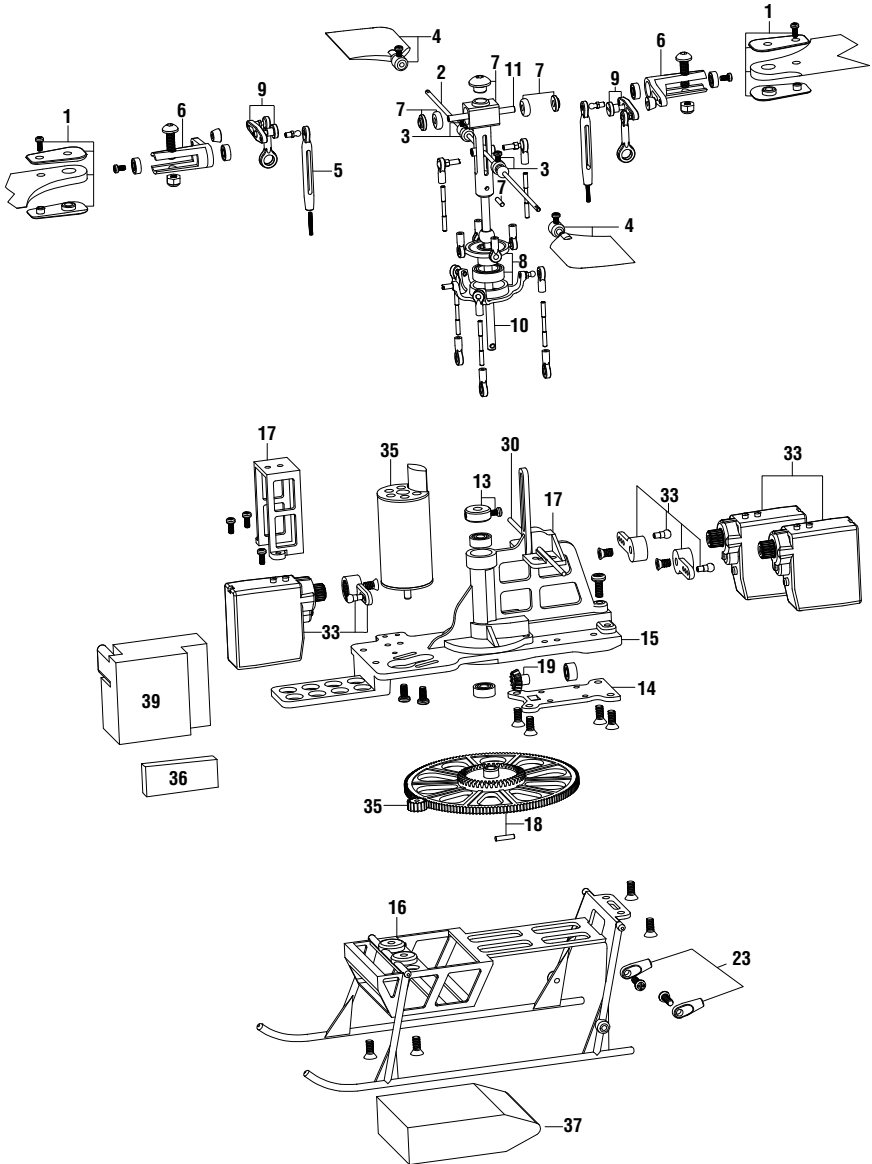

# Heli-Max®

NOVUS CP  
**N125**

Click part numbers for more information

#	Stock #	Description
1	HMXE8299	Main Rotor Blades
2	HMXE8552	Fly Bar
3	HMXE8554	Fly Bar Bell Mixer Ball Carrier
4	HMXE8557	Fly Bar Paddles
5	HMXE8555	Complete Rotor Head Linkage Set
6	HMXE8553	Main Blade Grips
7	HMXE8560	Head Block Assembly
8	HMXE8558	Swashplate Assembly
9	HMXE8563	Bell Hiller Mixing Arms
10	HMXE8572	Main Shaft
11	HMXE8562	Feathering Spindle
12	HMXE8444	Tail Rotor Shaft
13	HMXE8445	Tail/ Main Shaft Locking Collars
14	HMXE8446	Tail Boom Retainer Plate
15	HMXE7899	Main Frame
16	HMXE7898	Landing Gear/ Battery Frame
17	HMXE7897	Servo Mounts
18	HMXE8038	Main Drive Gear
19	HMXE8039	Torque Tube Tail Drive Gear Set
20	HMXE8447	Torque Tube Drive Shaft
21	HMXE8448	Tail Boom
22	HMXE8449	Tail Push Rod
23	HMXE8450	Tail Boom Supports (2)
24	HMXE8451	Tail Fin Set (2)
25	HMXE8452	Tail Gearcase
26	HMXE8453	Tail Pitch Control Arm
27	HMXE8454	Tail Pitch Slider
28	HMXE8455	Tail Blade Grips
29	HMXE8456	Tail Rotor Blades
30	HMXE7427	Red Scheme Replacement Canopy

#	Stock #	Description
31	HMXE8834	Complete Ball Bearing Set
32	HMXE7334	Complete Screw Set
33	HMXM2027	SX 4000 Cyclic Servo
34	HMXM2028	SX450 Tail Rotor Servo
35	HMXG8022	Brushless Main Motor
36	HMXM3009	Brushless ESC Main Motor
37	GPMP0410	1s LiPo 600 mAh 15c
38	HMXP2019	1s LiPo Charger Novus
39	HMXM2029	Receiver/Gyro
40	HMXJ2027	Transmitter 6 Channel
41	HMXE7397	Canopy Rods/Grommets