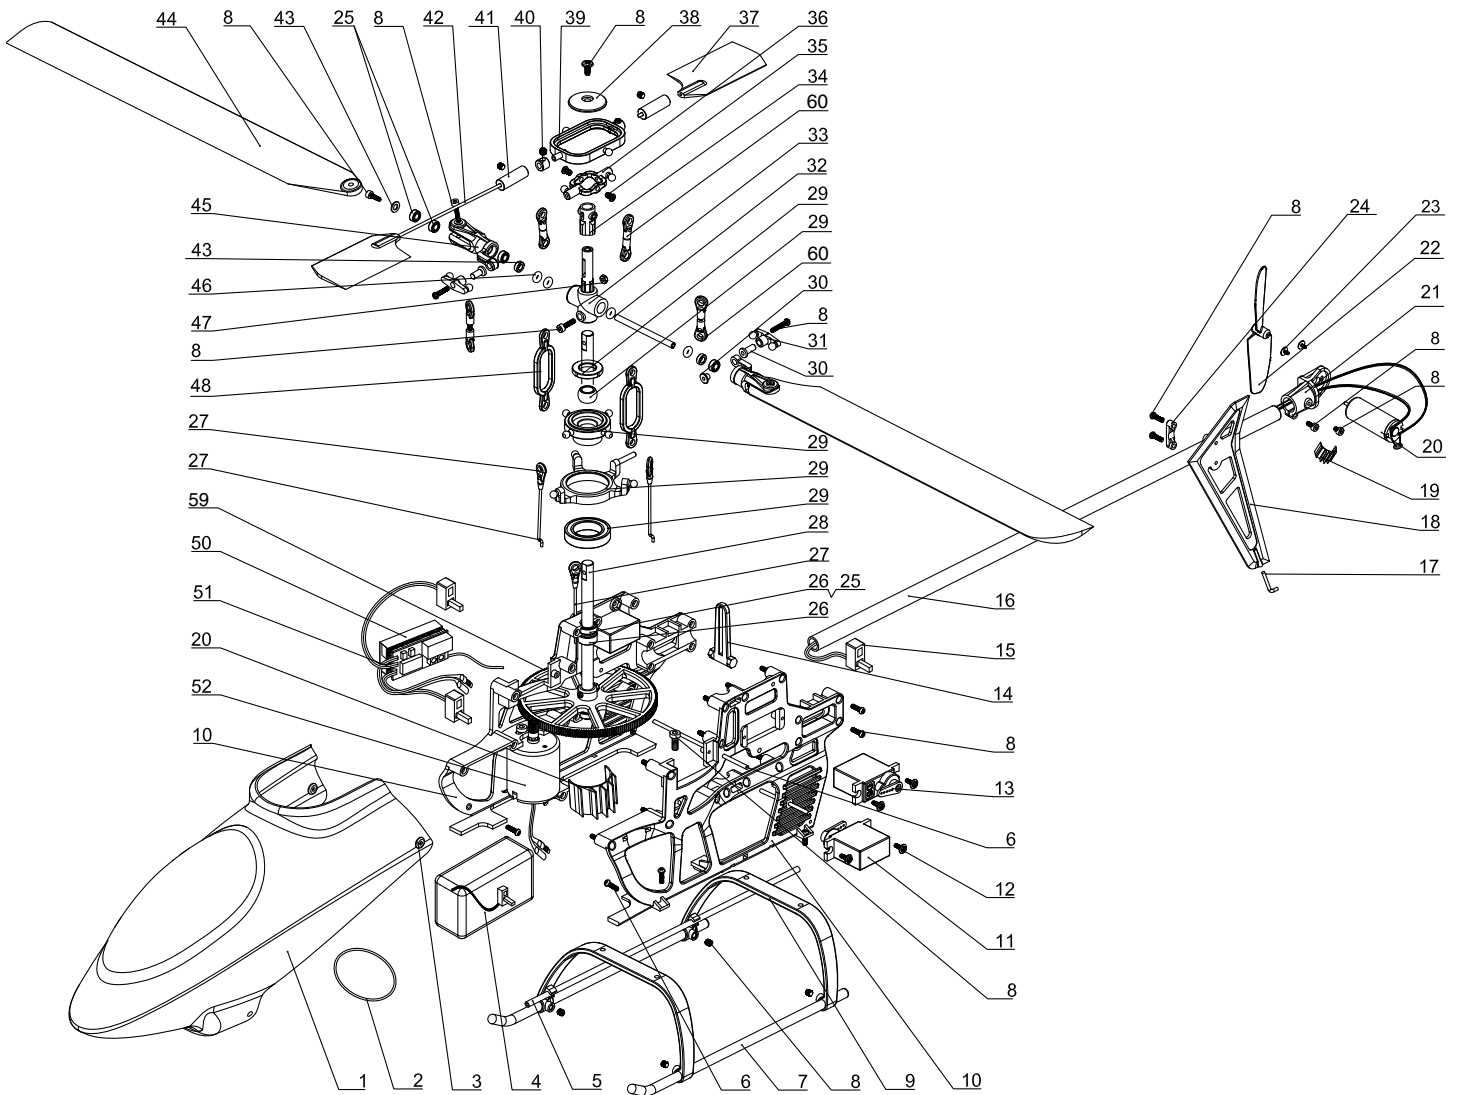

Heli-Max[®]

AXE CPv3

Click part numbers for more information

AXE CP V3 PARTS LIST

#	Stock #.....	Description.....	Includes
1	HMxE7442....	Canopy White CPv3	1
2	HMxE8819....	Battery Rubber Bands	3
3	HMxE7426....	Canopy Grommets.....	2
4	GPMP0401....	LiPo 111v 950 MHA AXE CPv3.....	1
5	HMxE4703....	Antenna Tube.....	1
6	HMxE8605....	Canopy Mounts.....	3
7	HMxE8901....	Skids.....	2
8	HMxE7342....	Screw Set	40
9	HMxE8902....	Skid Supports	2
10	HMxE8407....	Main Frame.....	2
11	HMxM2004 ...	Servo	1
12	HMxE8814....	Servo Mounting Screws.....	6
13	HMxE8818....	Servo Arms w/screws	6
14	HMxE9002....	Swashplate Stay	1
15	HMxE9554....	Tail Motor Extension Wire	1
16	HMxE9550....	Tail Boom.....	1
17	HMxE9551....	Tail Fin Support Rod	1
18	HMxE9562....	Tail Vertical Fin.....	1
19	HMxE8623....	Heat Sinks	2
20	HMxE9553....	Tail Motor	1
21	HMxE9564....	DD Tail Motor Mount.....	1
22	HMxE9563....	DD Tail Rotor Blade	1
23	HMxE9556....	Tail Motor Screws	2
24	HMxE9561....	Tail Vertical Fin Bracket w/screws.....	3
25	HMxE7301....	Replacement Bearing Set.....	8
26	HMxE8405....	Main Shaft Collar and Bushing	3
27	HMxE7627....	Complete Linkage Set (Includes #60)..	7
28	HMxE8406....	Main Shaft	1
29	HMxE9001....	Swashplate Assembly.....	1
31	HMxE8319....	Bell-Hiller Mixing Arms	2
32	HMxE7806....	Feathering Spindle	1
33	HMxE8607....	Center Hub	1
34	HMxE9058....	Slide Block.....	1
35	HMxE8606....	Control Hub Screws.....	2
36	HMxE8801....	Seesaw.....	1
37	HMxE7804....	Flybar Paddles.....	2
38	HMxE8622....	Head Button.....	1
39	HMxE8813....	Stabilizer Control Hub.....	1
40	HMxE7805....	Flybar Weights.....	2
41	HMxE8320....	Bell-Hiller Weights	2
42	HMxE7803....	Flybar.....	1
43	HMxE8323....	Bell Hiller Dampening Spacer.....	4
44	HMxE8322....	Reinforced Main Rotor Blades.....	2
45	HMxE8318....	Bell-Hiller Main Blade Grips.....	2
46	HMxE7362....	O-Ring Set.....	4
47	HMxE8621....	Head Bolt and Nut	2
48	HMxE7802....	Flybar Links	2
50	HMxM2005 ...	Receiver.....	1
51	HMxM2003 ...	E-Board (Mixer, Gyro, ESC)	1
52	HMxE8002....	Main Motor, 380.....	1
59	HMxE8404....	Main Rotor Gear	1
60	HMxE8321....	Bell-Hiller Linkage Set	4
	HMxE7511....	Decal Set	
	HMxE9552....	Training Gear	2
	HMXP1004....	3s LiPo Balance Charger.....	1
	HMXZ7006....	Instruction Manual	1