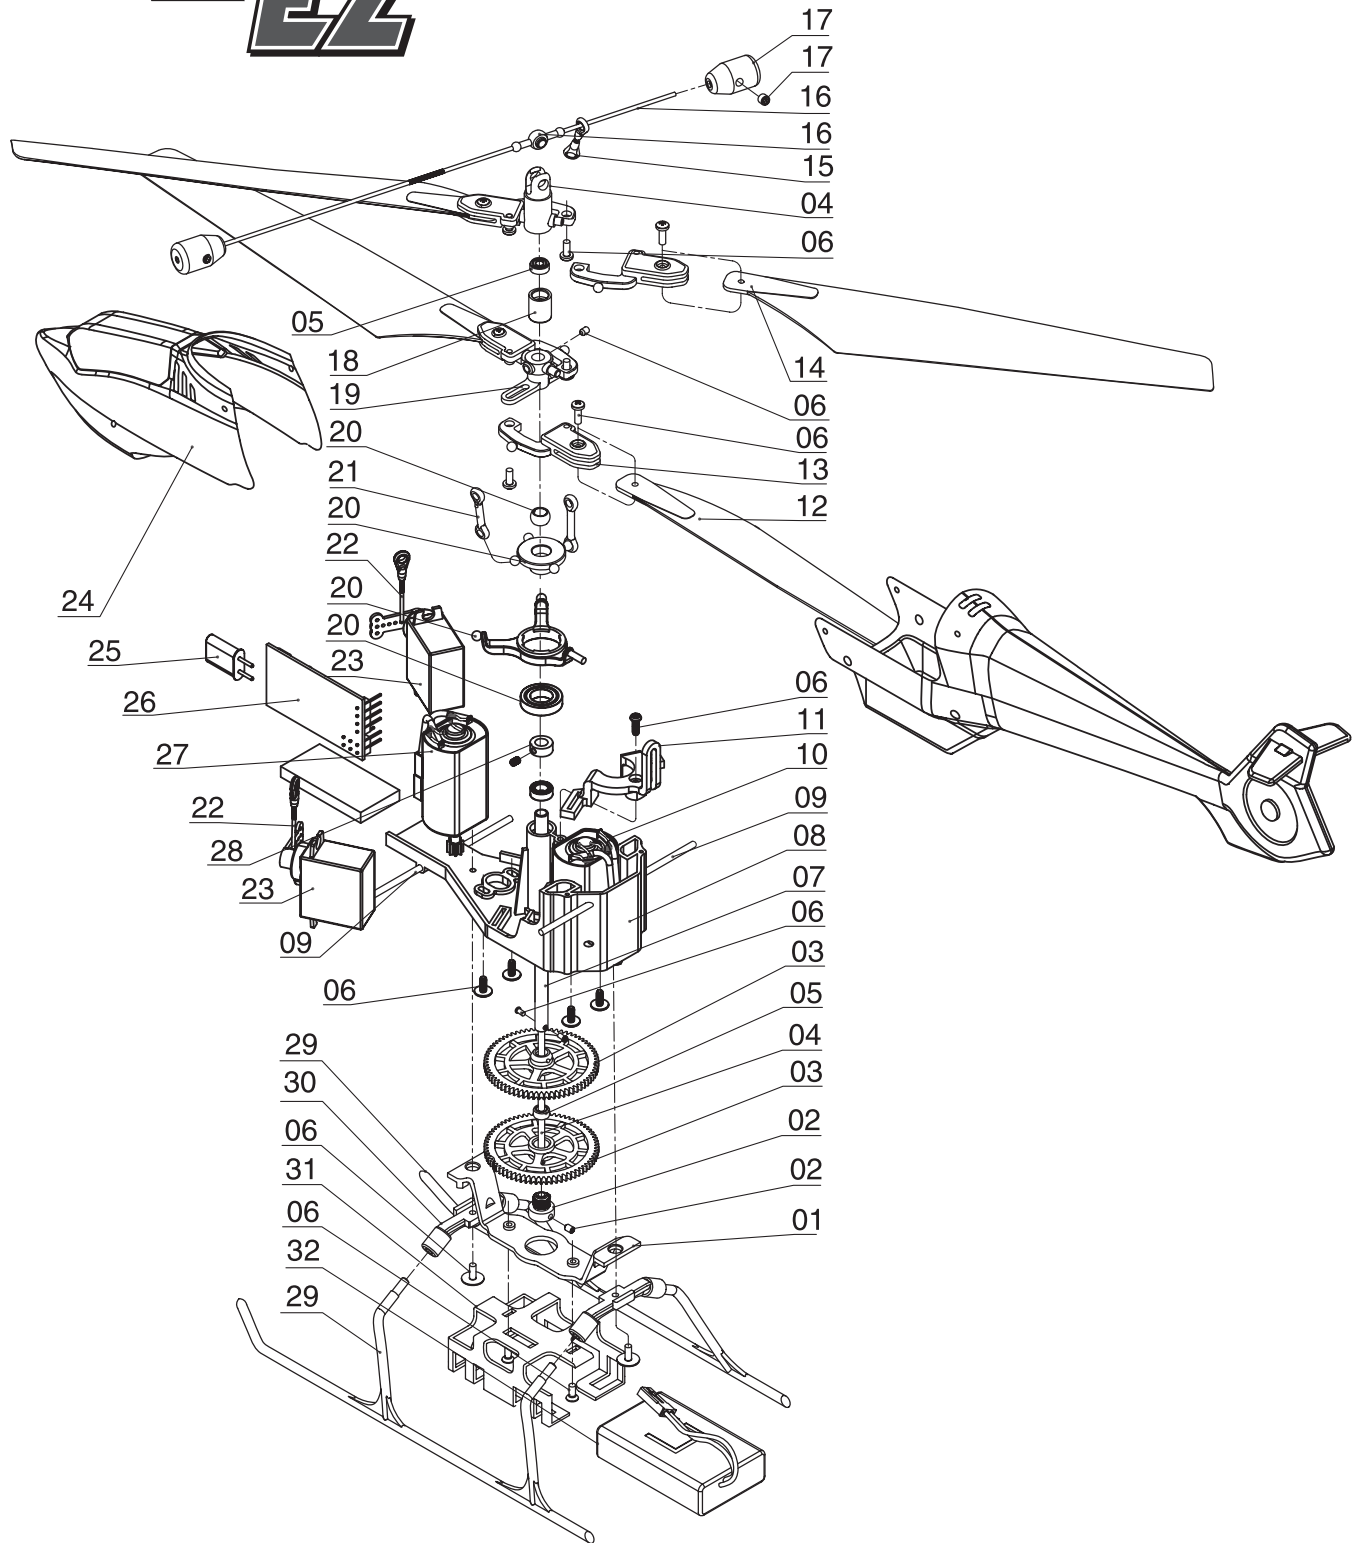

Heli-Max[®]

Click part numbers for more information

AXE EZ Parts List

Key #	SKU	Description	# of pcs.
01	HMXE7202	Battery Box Support	1
02	HMXE8408	Inner Shaft Collar Assembly	1
03	HMXE8414	Rotor Gear	2
04	HMXE8411	Inner Rotor Shaft Assembly	1
05	HMXE7302	Ball Bearing Set	1
06	HMXE7341	Screw Set	1
07	HMXE8412	Outer Rotor Shaft	1
08	HMXE7911	Main Frame	1
09	HMXE7437	Fuselage Mounting Post	2
10	HMXE8003	Rear Main Motor 130	1
11	HMXE7912	Servo Mount	1
12	HMXE8301	Lower Rotor Blade	1
13	HMXE8314	Blade Grip Assembly	1
14	HMXE8302	Upper Rotor Blade	1
15	HMXE7807	Flybar Link Control	1
16	HMXE7808	Flybar Assembly	1
17	HMXE7809	Flybar Stabilizer	2
18	HMXE8413	Bearing Holder	1
19	HMXE8616	Lower Rotor Head	1
20	HMXE9003	Swash Plate Assembly	1
21	HMXE7628	Main Blade Control Link	2
22	HMXE7629	Pushrod	2
23	TACM0101	TSX101 Micro Servo	1
24	HMXE7431	Fuse White w/ Decal	1
24	HMXE7432	Fuse Blue w/ Decal	1
24	HMXE7433	Fuse Red Orange w/ Decal	1
24	HMXE7434	Fuse Yellow w/ Decal	1
24	HMXE7435	Fuse Gray w/ Decal	1
24	HMXE7441	Fuse Camouflage w/ Decal	1
26	TACM9100	TCB100 E-Board RX/ESC/Gyro	1
27	HMXE8004	Front Main Motor 130	1
28	HMXE8409	Outer Shaft Collar Assembly	1
29	HMXE8903	Landing Skid	2
30	HMXE8904	Landing Skid Mounting	2
31	HMXE7203	Battery Box	1
32	GPMP0400	800mAh 7.4V LiPo Battery	1
	GPMM3300	LiPo AC Charger	1
	HMXE7509	Decal Sheet	1
	TACJ0401	Transmitter TTX401 4-channel	1
	TACM4404	Antenna TTX401	1
	HMXE2026	Training Gear Set	1
	HMXE2027	Training Gear Clip & Joint Set	1