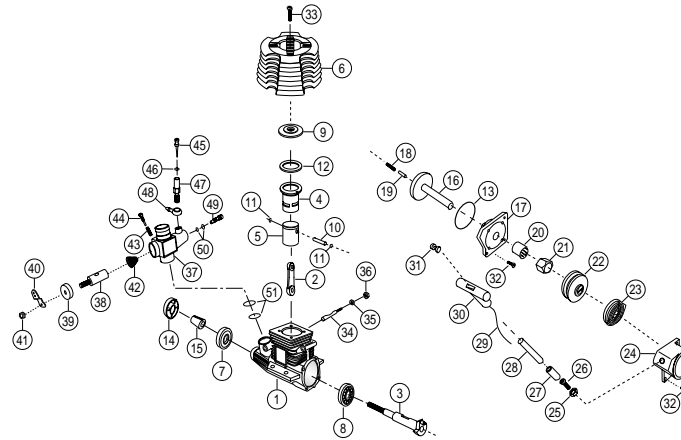

Replacement Parts

Table with columns: Stock #, Description, Quantity. Lists various replacement parts like bearings, filters, gears, and suspension components.

Stock # Description

Table with columns: Stock #, Description, Quantity. Lists various replacement parts like pipe mounts, radio boxes, rods, screws, and shock absorbers.

Phone: (217) 398-0007 9:00 A.M. - 5:00 P.M. Central Time M-F
E-Mail: hobbysservices@hobbico.com

ST indicates Stress-Tech™ part

Optional Parts

Table with columns: Stock #, Description, Quantity. Lists optional parts like bearing sets, fuel filters, clutches, and differential gears.

Stock # Description

Table with columns: Stock #, Description, Quantity. Lists optional parts like suspension arms, tires, wheels, and glow plugs.

VELOCITY .17 EXPLODED VIEW & PARTS LIST

Replacement Parts

Table with columns: Stock #, Description, Quantity. Lists replacement parts for the engine and chassis, including bearings, carburetors, and gears.

Table with columns: Stock #, Description, Quantity. Lists replacement parts for the chassis, including suspension, wheels, and glow plugs.