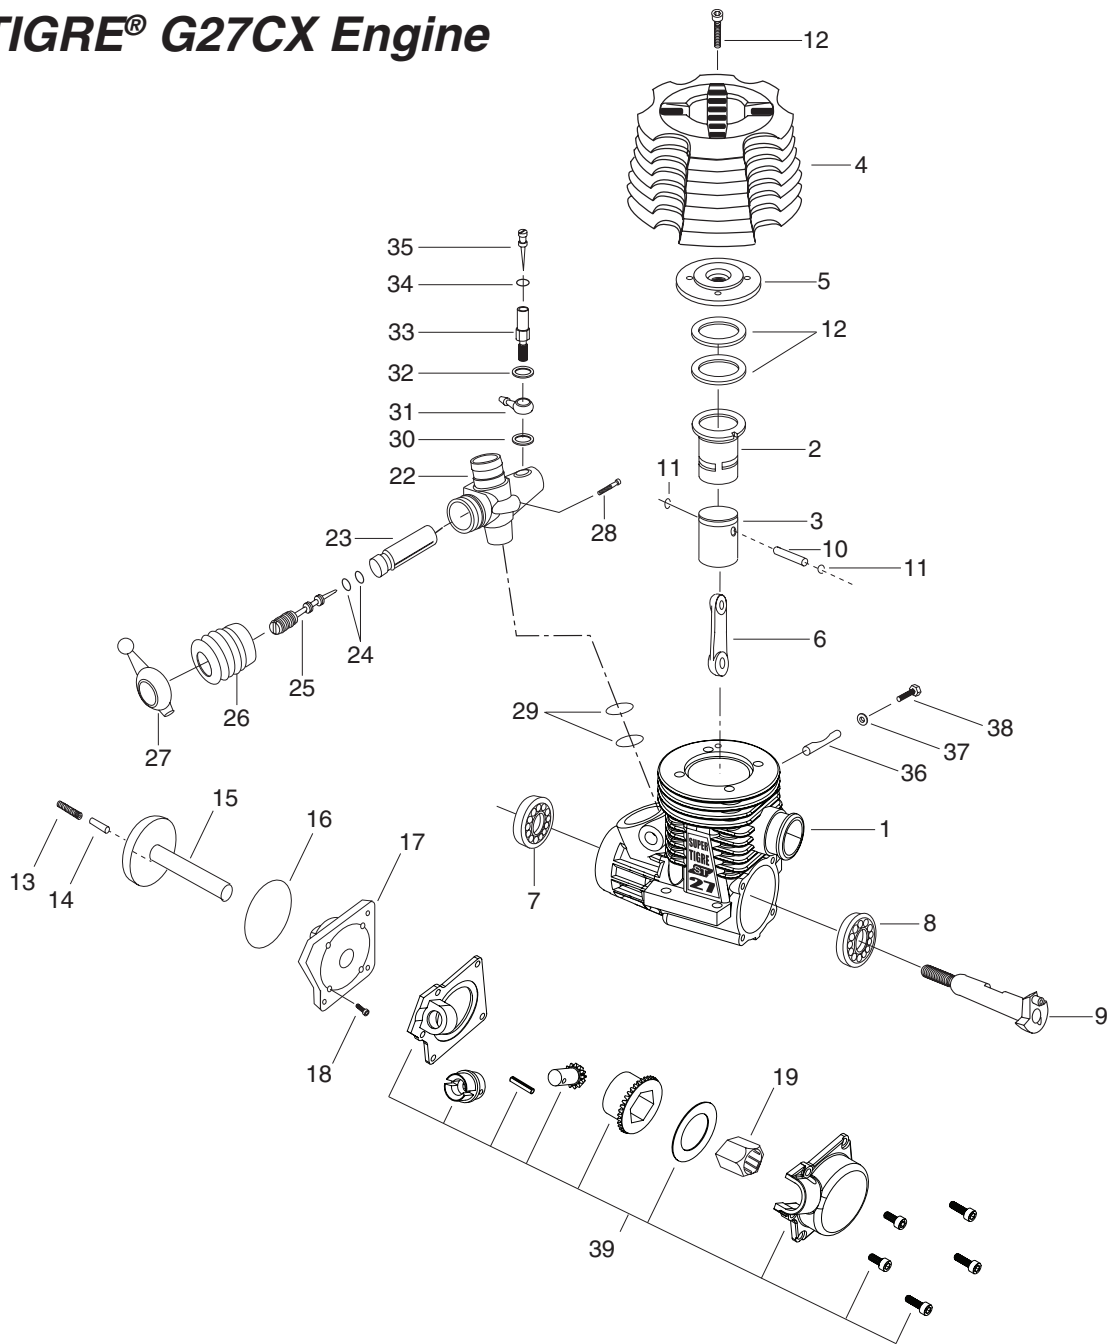

SUPERTIGRE® G27CX Engine

Stock #	Description	Includes
DTXG0351.....	Front Bearing.....	7 x1pc
DTXG0364.....	Rear Bearing.....	8 x1pc
DTXG0404.....	Carburetor Dust Boot.....	26 x1pc
DTXG0408.....	Carburetor Body.....	22 x1pc
DTXG0413.....	Slide Valve.....	23 x1pc
DTXG0432.....	Carburetor Gasket Set.....	26,30,32x1pc, 29,34 x2pcs, 24 x3pcs
DTXG0444.....	Carburetor Complete.....	x1pc
DTXG0461.....	Carburetor Retainer set.....	36,37,38 x1pc
DTXG0469.....	Carburetor O-Ring.....	29 x2pcs
DTXG0474.....	Connecting Rod.....	6 x1pc
DTXG0491.....	Cover Plate for Recoil.....	16,17 x1pc, 18 x4pcs
DTXG0509.....	Backplate Screws.....	18 x4pcs
DTXG0527.....	Crankcase.....	1 x1pc
DTXG0539.....	SG Crankshaft.....	9 x1pc
DTXG0546.....	Piston/Cylinder Set.....	2,3 x1pc
DTXG0556.....	Fuel Inlet Nozzle.....	30,31,32 x1pc
DTXG0574.....	Head Button with Shims.....	5 x1pc, 12 x2pcs

Stock #	Description	Includes
DTXG0579.....	Blue Cylinder Head.....	4 x1pc, 12 x4pcs
DTXG0596.....	Head Shim/Gasket set.....	16 x1pc, 12 x2pcs
DTXG0598.....	Low Speed Needle.....	25 x1pc, 24 x2pcs
DTXG0610.....	Cylinder Head Screws.....	12 x4pcs
DTXG0618.....	High Speed Needle Socket.....	33 x1pc
DTXG0621.....	High Speed Needle.....	34,35 x1pc
DTXG0637.....	One-way Bearing.....	19 x1pc
DTXG0646.....	Piston Pin Set.....	10 x1pc, 11 x2pcs
DTXG0771.....	Start Shaft.....	15 x1pc
DTXG0777.....	Start Shaft Pin.....	13,14 x1pc
DTXG0801.....	Throttle Arm.....	27 x1pc
DTXG0814.....	Throttle Stop Screw.....	28 x1pc
DTXP6033.....	Kwik Pit Super Start Backplate.....	39 x1pc

Optional Part:
DTXG0490.....Cover Plate Standard