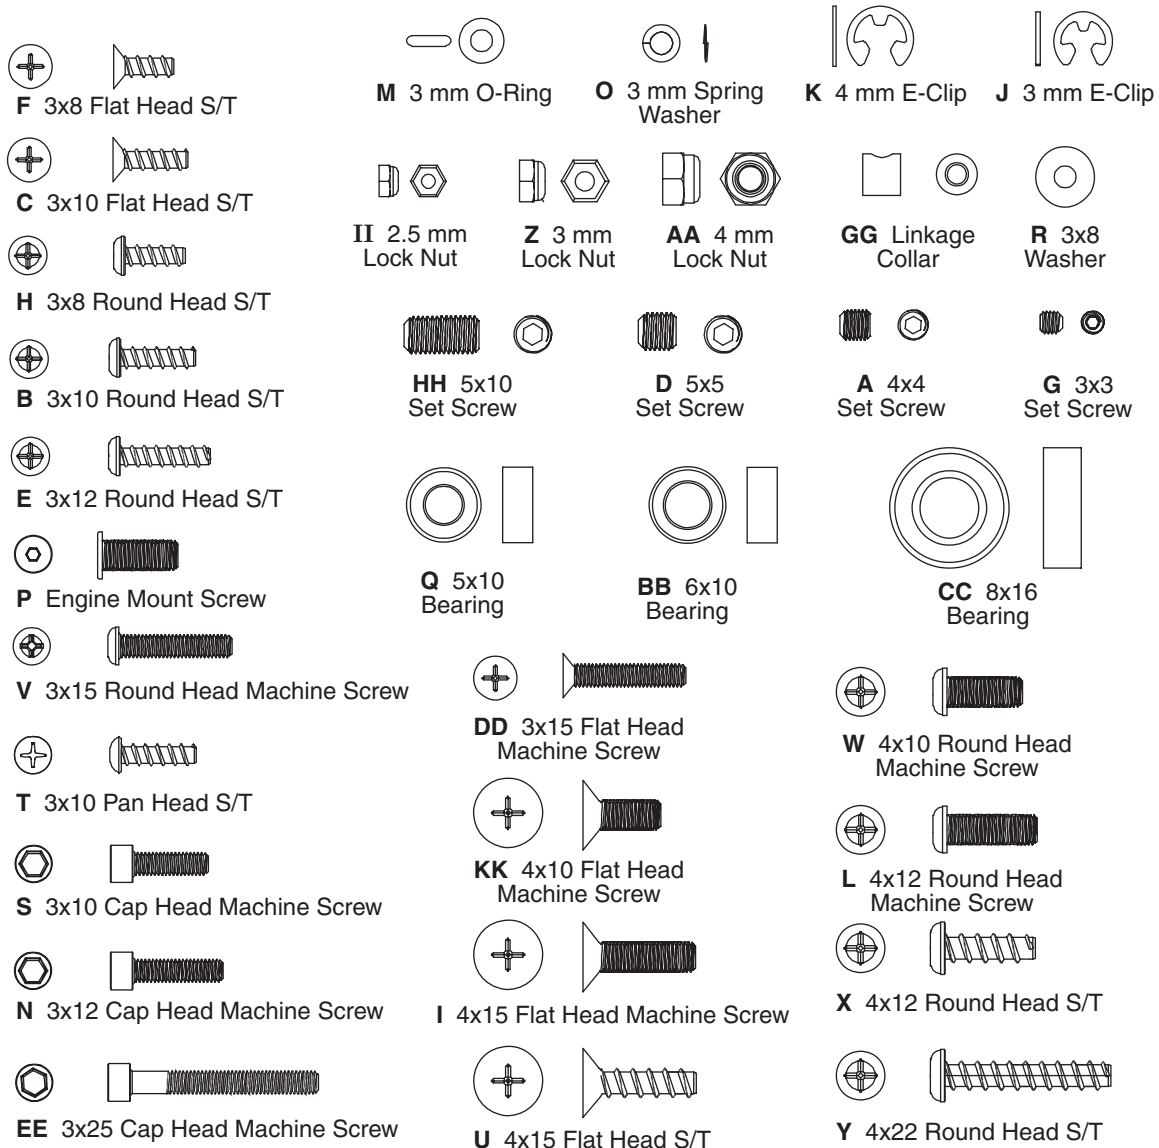

Hardware Chart