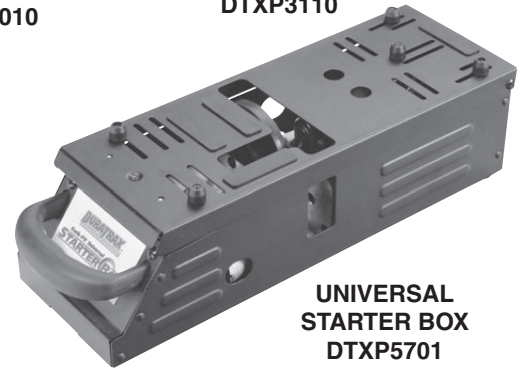

Optional Part:
DTXG0490.....Cover Plate Standard

Other Items Available from DuraTrax

FAILSAFE UNIT
DTXM4000

**CLEAN FLOW™
XL FUEL FILTER**
DTXC2552

FLASHPOINT™
DTXP3100

**ULTIMATE
FLYWHEEL WRENCH**
DTXP3110

**ULTIMATE
TOOL SET**
DTXR0400

CLUTCH SHOE TOOL
DTXR1110

**PIT TECH™
THREADLOCKER**
DTXR2010

6V 1100MAH NIMH RX PACK
DTXM2011

CAMBER GAUGE
DTXR1145

FIELD BAG
DTXP2010

FREQUENCY CHECKER
DTXP3110

PIT TECH™ CAR STAND
DTXC2370, DTXC2371
DTXC2372, DTXC2373

CRANKSHAFT LOCKING TOOL
DTXR1100

**UNIVERSAL
STARTER BOX**
DTXP5701

Other Hop-Ups Available for your Raze ST:

DTXC4258.....Clear Body Raze ST
DTXC4302.....Alum Servo Tray Post (4)
DTXC4303.....Alum Rear Lower Suspension Mount
DTXC4304.....Alum Rear Wing Mount Support
DTXC4305.....Alum Front Lower Suspension Mount
DTXC4306.....Alum Front Upper Suspension Mount
DTXC4307.....Alum Fr/Re Center Brace Set
DTXC4310.....Alum Rear Toe In Block 3 Degrees
DTXC4311.....Alum Rear Toe In Block 2 Degrees
DTXC4312.....Alum Rear Hub Carrier
DTXC4313.....Alum Wing Support Post (3)
DTXC4314.....Alum Tuned Pipe Exhaust Mounting Post