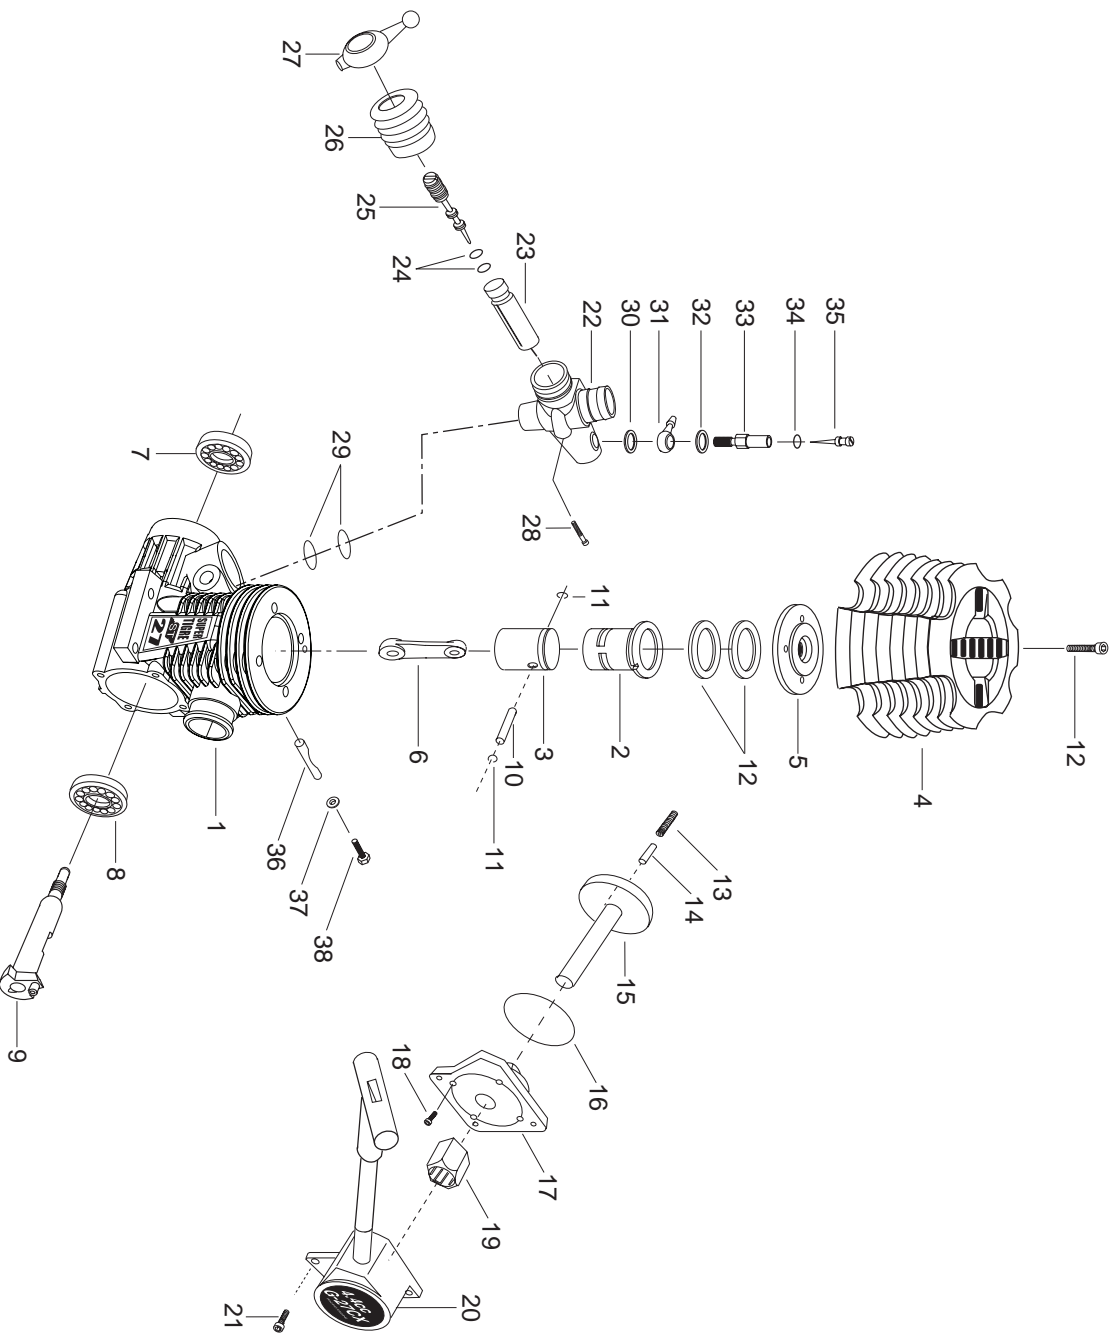

SUPERTIGRE® G27CX Engine

Stock #	Description	Includes
DTXG0351	Front Bearing	7 x1pc
DTXG0364	Rear Bearing	8 x1pc
DTXG0404	Carburetor Dust Boot	26 x1pc
DTXG0408	Carburetor Body	22 x1pc
DTXG0413	Slide Valve	23 x1pc
DTXG0432	Carburetor Gasket Set	26,30,32x1pc, 29,34 x2pcs,
DTXG0444	Carburetor Complete	24 x3pcs
DTXG0461	Carburetor Retainer set	36,37,38 x1pc
DTXG0469	Carburetor O-Ring	29 x2pcs
DTXG0474	Connecting Rod	6 x1pc
DTXG0491	Cover Plate for Recoil	16,17 x1pc, 18 x4pcs
DTXG0509	Backplate Screws	18 x4pcs
DTXG0527	Crankcase	1 x1pc
DTXG0539	SG Crankshaft	9 x1pc
DTXG0546	Piston / Cylinder Set	2,3 x1pc
DTXG0556	Fuel Inlet Nozzle	30,31,32 x1pc
DTXG0574	Head Buton with Shims	5 x1pc, 12 x2pcs

Stock #	Description	Includes
DTXG0579	Blue Cylinder Head	4 x1pc,
DTXG0596	Head Shim / Gasket set	12 x4pcs, 16 x1pc,
DTXG0598	Low Speed Needle	12 x2pcs, 25 x1pc,
DTXG0610	Cylinder Head Screws	24 x2pcs
DTXG0618	High Speed Needle Socket	12 x4pcs
DTXG0621	High Speed Needle	33 x1pc, 34,35 x1pc
DTXG0637	One-way Bearing	19 x1pc
DTXG0646	Piston Pin Set	10 x1pc, 11 x2pcs
DTXG0756	Recoil Starter Set	20 x1pc, 21 x3pcs
DTXG0771	Start Shaft	15 x1pc
DTXG0777	Start Shaft Pin	13,14 x1pc
DTXG0801	Throttle Arm	27 x1pc
DTXG0814	Throttle Stop Screw	28 x1pc

Optional Part:
DTXG0490.....Cover Plate Standard