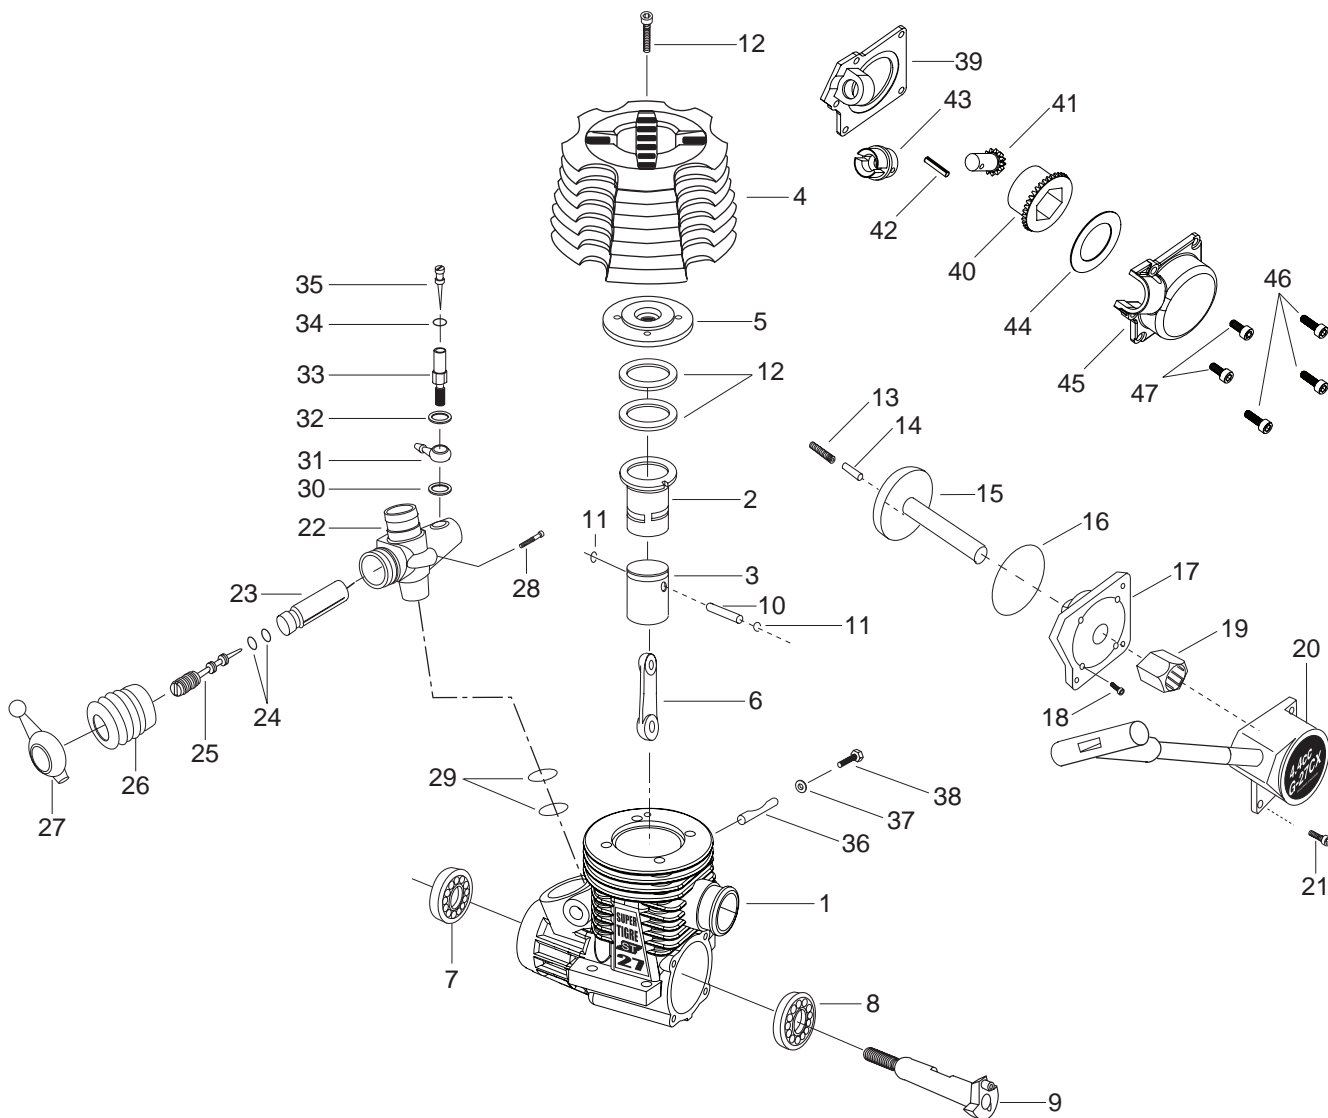

SUPERTIGRE G27CX Engine

Stock #	Description	Includes
DTXG0351	Front Bearing	7 x1pc
DTXG0364	Rear Bearing	8 x1pc
DTXG0404	Carburetor Dust Boot	26 x1pc
DTXG0408	Carburetor Body	22 x1pc
DTXG0413	Slide Valve	23 x1pc
DTXG0432	Carburetor Gasket Set	26,30,32 x1pc, 29,34 x2pcs, 24 x3pcs
DTXG0444	Carburetor Complete	x1pc
DTXG0461	Carburetor Retainer set	36,37,38 x1pc
DTXG0469	Carburetor O-Ring	29 x2pcs
DTXG0474	Connecting Rod	6 x1pc
DTXG0491	Cover Plate for Recoil	16,17 x1pc, 18 x4pcs
DTXG0509	Backplate Screws	18 x4pcs
DTXG0527	Crankcase	1 x1pc
DTXG0538	Crankshaft	9 x1pc
DTXG0546	Piston / Cylinder Set	2,3 x1pc
DTXG0556	Fuel Inlet Nozzle	30,31,32 x1pc
DTXG0574	Head Button with Shims	5 x1pc, 12 x2pcs

Stock #	Description	Includes
DTXG0581	Cylinder Head	4 x1pc, 12 x4pcs
DTXG0596	Head Shim / Gasket set	16 x1pc, 12 x2pcs
DTXG0598	Low Speed Needle	25 x1pc, 24 x2pcs
DTXG0610	Cylinder Head Screws	12 x4pcs
DTXG0618	High Speed Needle Socket	33 x1pc
DTXG0621	High Speed Needle	34,35 x1pc
DTXG0637	One-way Bearing	19 x1pc
DTXG0646	Piston Pin Set	10 x1pc, 11 x2pcs
DTXG0756	Recoil Starter Set	20 x1pc, 21 x3pcs
DTXG0771	Start Shaft	15 x1pc
DTXG0777	Start Shaft Pin	13,14 x1pc
DTXG0801	Throttle Arm	27 x1pc
DTXG0814	Throttle Stop Screw	28 x1pc
DTXP6033	Super Start Backplate	39,40,41,42, 43,44,45 x1pc, 47 x2pcs, 46 x3pcs

Optional Part:

DTXG0490.....Cover Plate Standard