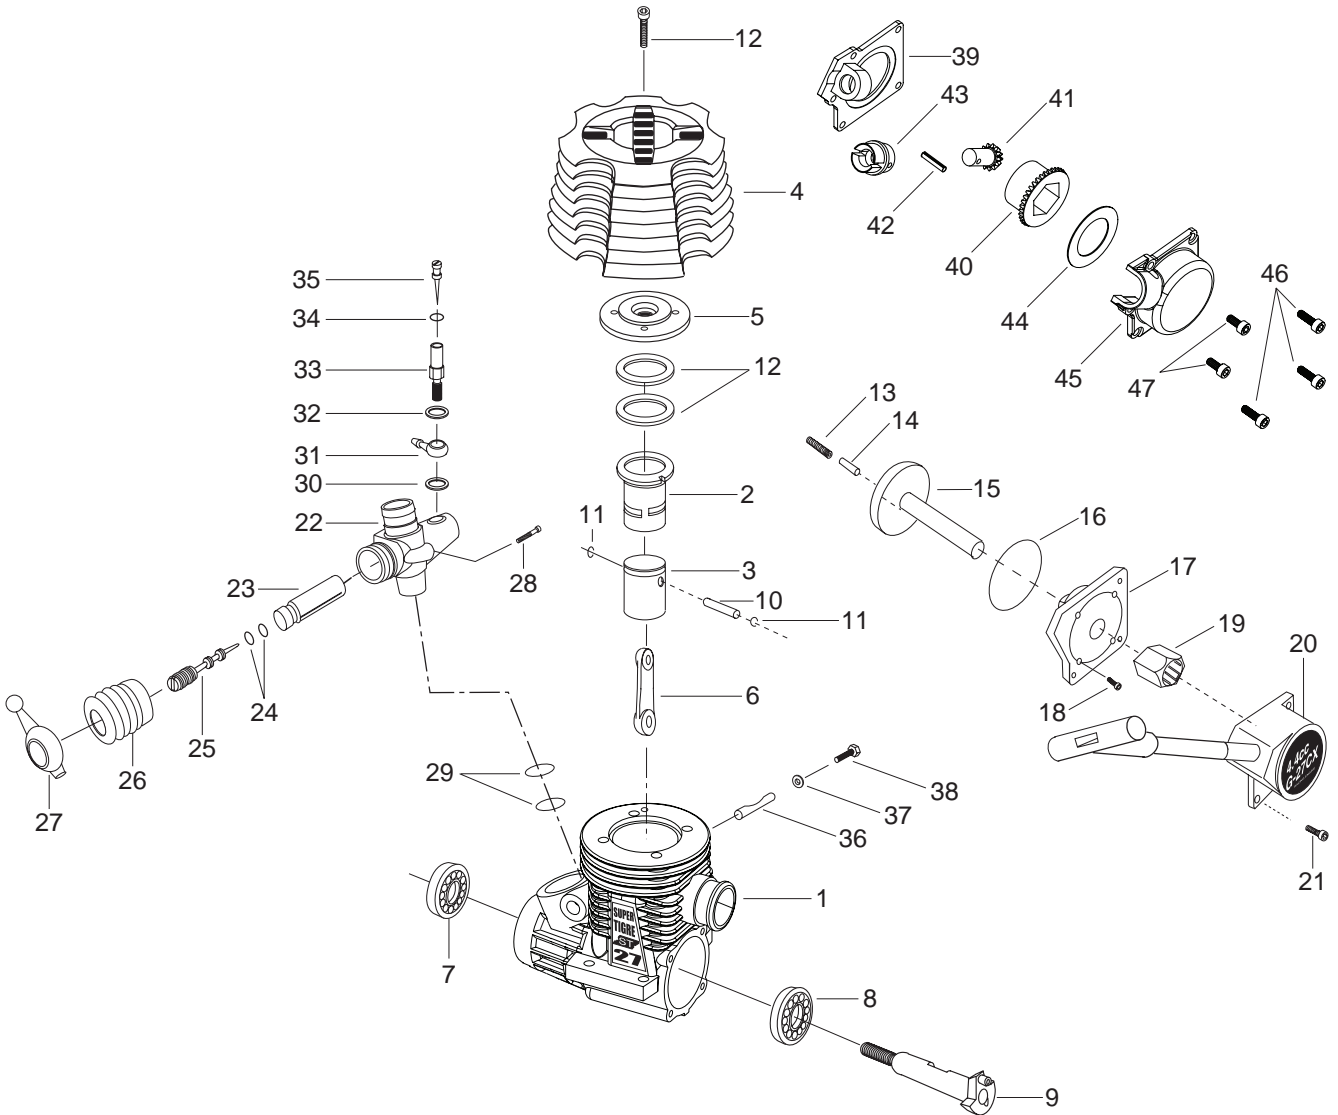

SUPERTIGRE G27CX Engine

Stock #	Description	Includes
DTXG0351	Front Bearing	7 x1pc
DTXG0364	Rear Bearing	8 x1pc
DTXG0404	Carburetor Dust Boot	26 x1pc
DTXG0408	Carburetor Body	22 x1pc
DTXG0413	Slide Valve	23 x1pc
DTXG0432	Carburetor Gasket Set	26,30,32 x1pc, 29,34 x2pcs, 24 x3pcs
DTXG0444	Carburetor Complete	x1pc
DTXG0461	Carburetor Retainer set	36,37,38 x1pc
DTXG0469	Carburetor O-Ring	29 x2pcs
DTXG0474	Connecting Rod	6 x1pc
DTXG0491	Cover Plate for Recoil	16,17 x1pc, 18 x4pcs
DTXG0509	Backplate Screws	18 x4pcs
DTXG0527	Crankcase	1 x1pc
DTXG0538	Crankshaft	9 x1pc
DTXG0546	Piston / Cylinder Set	2,3 x1pc
DTXG0556	Fuel Inlet Nozzle	30,31,32 x1pc
DTXG0574	Head Button with Shims	5 x1pc, 12 x2pcs

Stock #	Description	Includes
DTXG0581	Cylinder Head	4 x1pc, 12 x4pcs
DTXG0596	Head Shim / Gasket set	16 x1pc, 12 x2pcs
DTXG0598	Low Speed Needle	25 x1pc, 24 x2pcs
DTXG0610	Cylinder Head Screws	12 x4pcs
DTXG0618	High Speed Needle Socket	33 x1pc
DTXG0621	High Speed Needle	34,35 x1pc
DTXG0637	One-way Bearing	19 x1pc
DTXG0646	Piston Pin Set	10 x1pc, 11 x2pcs
DTXG0756	Recoil Starter Set	20 x1pc, 21 x3pcs
DTXG0771	Start Shaft	15 x1pc
DTXG0777	Start Shaft Pin	13,14 x1pc
DTXG0801	Throttle Arm	27 x1pc
DTXG0814	Throttle Stop Screw	28 x1pc
DTXP6033	Super Start Backplate	39,40,41,42, 43,44,45 x1pc, 47 x2pcs, 46 x3pcs

Optional Part:

DTXG0490.....Cover Plate Standard