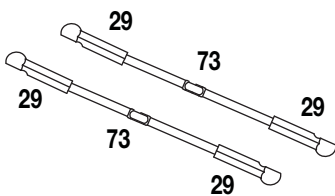

EVADER BRUSHLESS

REPLACEMENT PARTS GUIDE

**3/16x3/8" Ball Bearing
DTXC1423**

**5x10mm Ball Bearing
DTXC1535**

**10x15mm Ball Bearing
DTXC1595**

This parts list shows the key number, part description and parts bag stock number for ordering. If there are multiple stock numbers listed, that particular part is available in several places. Refer to the replacement parts bag list for the contents of each parts bag.

PARTS LIST

**Short Ball Stud Set
DTXC6253**

**Long Ball Stud Set
DTXC6254**

**Foam Battery Spacer
DTXC6282**

PROTECTED BY
STRESS-TECH
GUARANTEE

**Battery Strap Set
DTXC6306**

**Front Camber Link Set
DTXC6950**