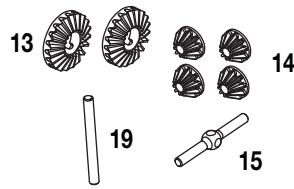

EVADER BRUSHLESS

REPLACEMENT PARTS GUIDE

**3/16x3/8" Ball Bearing
DTXC1423**

**5x10mm Ball Bearing
DTXC1535**

**10x15mm Ball Bearing
DTXC1595**

This parts list shows the key number, part description and parts bag stock number for ordering. If there are multiple stock numbers listed, that particular part is available in several places. Refer to the replacement parts bag list for the contents of each parts bag.

PARTS LIST

**Short Ball Stud Set
DTXC6253**

**Long Ball Stud Set
DTXC6254**

**Foam Battery Spacer
DTXC6282**

PROTECTED BY
STRESS-TECH
GUARANTEE

**Battery Strap Set
DTXC6306**

**Front Camber Link Set
DTXC6950**

**Rear Camber Link Set
DTXC6951**

PROTECTED BY
STRESS-TECH
GUARANTEE

**Rear Chassis Plate
DTXC6972**

PROTECTED BY
STRESS-TECH
GUARANTEE

**Chassis
DTXC6985**

**Decal Set
DTXC7298**

**Diff Joint Spring Set
DTXC7337**

HARDWARE

- A 4-40x1/4" Flathead Screw..... DTXC8630
- B 4-40x5/16" Flathead Screw..... DTXC8631
- C 3x10mm Round Head Screw DTXQ0255
- D 3x12mm Round Head Screw DTXQ0255
- E 3x20mm Round Head Screw DTXQ0257
- F 3x22mm Round Head Screw DTXQ0258
- G 3x26mm Round Head Screw DTXQ0258
- H 3x8mm Socket Head Screw..... DTXC8640
- I 3x3mm Round Head Screw DTXC8645
- K 3x3mm Set Screw..... DTXC8660
- L 3x8mm Round Head S/T Screw DTXC8647
- M 4mm Nylon Insert Lock Nut DTXQ0424
- N 3x6mm Flathead Screw DTXQ0273
- O 3mm Nylon Insert Lock Nut DTXC8240
- P 3mm Spring Washer DTXC9764
- Q 3mm Washer..... DTXC9763
- R 2mm E-Clip DTXC7630
- S 2.5mm E-Clip DTXC7631
- T 2.6x8mm Pan Head S/T Screw..... DTXQ0221
- U Body Clip DTXC6442
- X 2x6mm Flathead Screw DTXC8634
- BB 2x8mm Round Head S/T Screw DTXQ0201
- CC 2.6x6mm Round Head Screw..... DTXQ0203
- DD 2.5x6mm Flat Head Screw DTXC8656
- EE 3x15mm Flat Head Screw DTXC8676