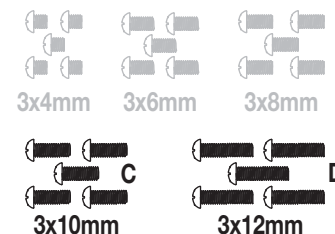

3mm R/H Screw Set
DTXQ0255