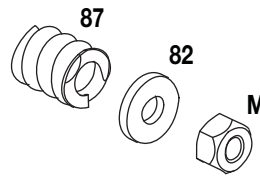

**Slipper Spring
DTXC9311**