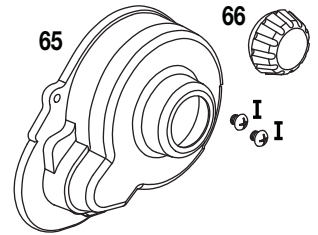

HARDWARE

- A 4-40x1/4" Flathead Screw..... DTXC8630
- B 4-40x5/16" Flathead Screw..... DTXC8631
- C 3x10mm Round Head Screw DTXQ0255
- D 3x12mm Round Head Screw DTXQ0255
- E 3x20mm Round Head Screw DTXQ0257
- F 3x22mm Round Head Screw DTXQ0258
- G 3x26mm Round Head Screw DTXQ0258
- H 3x8mm Socket Head Screw..... DTXC8640
- I 3x3mm Round Head Screw DTXC8645
- K 3x3mm Set Screw..... DTXC8660
- L 3x8mm Round Head S/T Screw DTXC8647
- M 4mm Nylon Insert Lock Nut DTXQ0424
- N 3x6mm Flathead Screw DTXQ0273
- O 3mm Nylon Insert Lock Nut DTXC8240
- P 3mm Spring Washer DTXC9764
- Q 3mm Washer..... DTXC9763
- R 2mm E-Clip DTXC7630
- S 2.5mm E-Clip DTXC7631
- T 2.6x8mm Pan Head S/T Screw..... DTXQ0221
- U Body Clip DTXC6442
- X 2x6mm Flathead Screw DTXC8634
- BB 2x8mm Round Head S/T Screw DTXQ0201
- CC 2.6x6mm Round Head Screw..... DTXQ0203
- DD 2.5x6mm Flat Head Screw DTXC8656
- EE 3x15mm Flat Head Screw DTXC8676

PARTS LIST

**Gearbox Set
DTXC7889**

**Hinge Pin Set
DTXC8028**

**Hub Carrier Set
DTXC8039**

**Rear Hub Set
DTXC8070**

**Motor Plate
DTXC8274**

**24T 48P Pinion Gear
DTXC8366**

**Radio Box Set
DTXC8393**

**Servo Brace
DTXC8790**

**Diff Gear and Case Set
DTXC7453**

**Assembled Differential
DTXC7454**

**Dogbone Set
DTXC7457**

**Gear Cover Set
DTXC7870**

STEERING LINK

TIE ROD

REAR CAMBER LINK