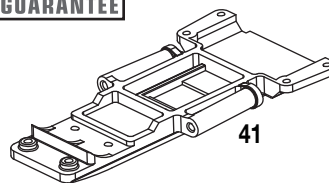

PROTECTED BY
STRESS-TECH
GUARANTEE

**Rear Chassis Plate
DTXC6972**