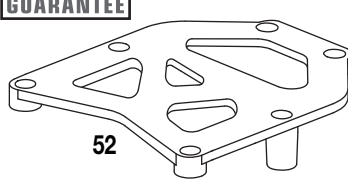

**Front Brace
DTXC6612**

PROTECTED BY
STRESS-TECH
GUARANTEE™