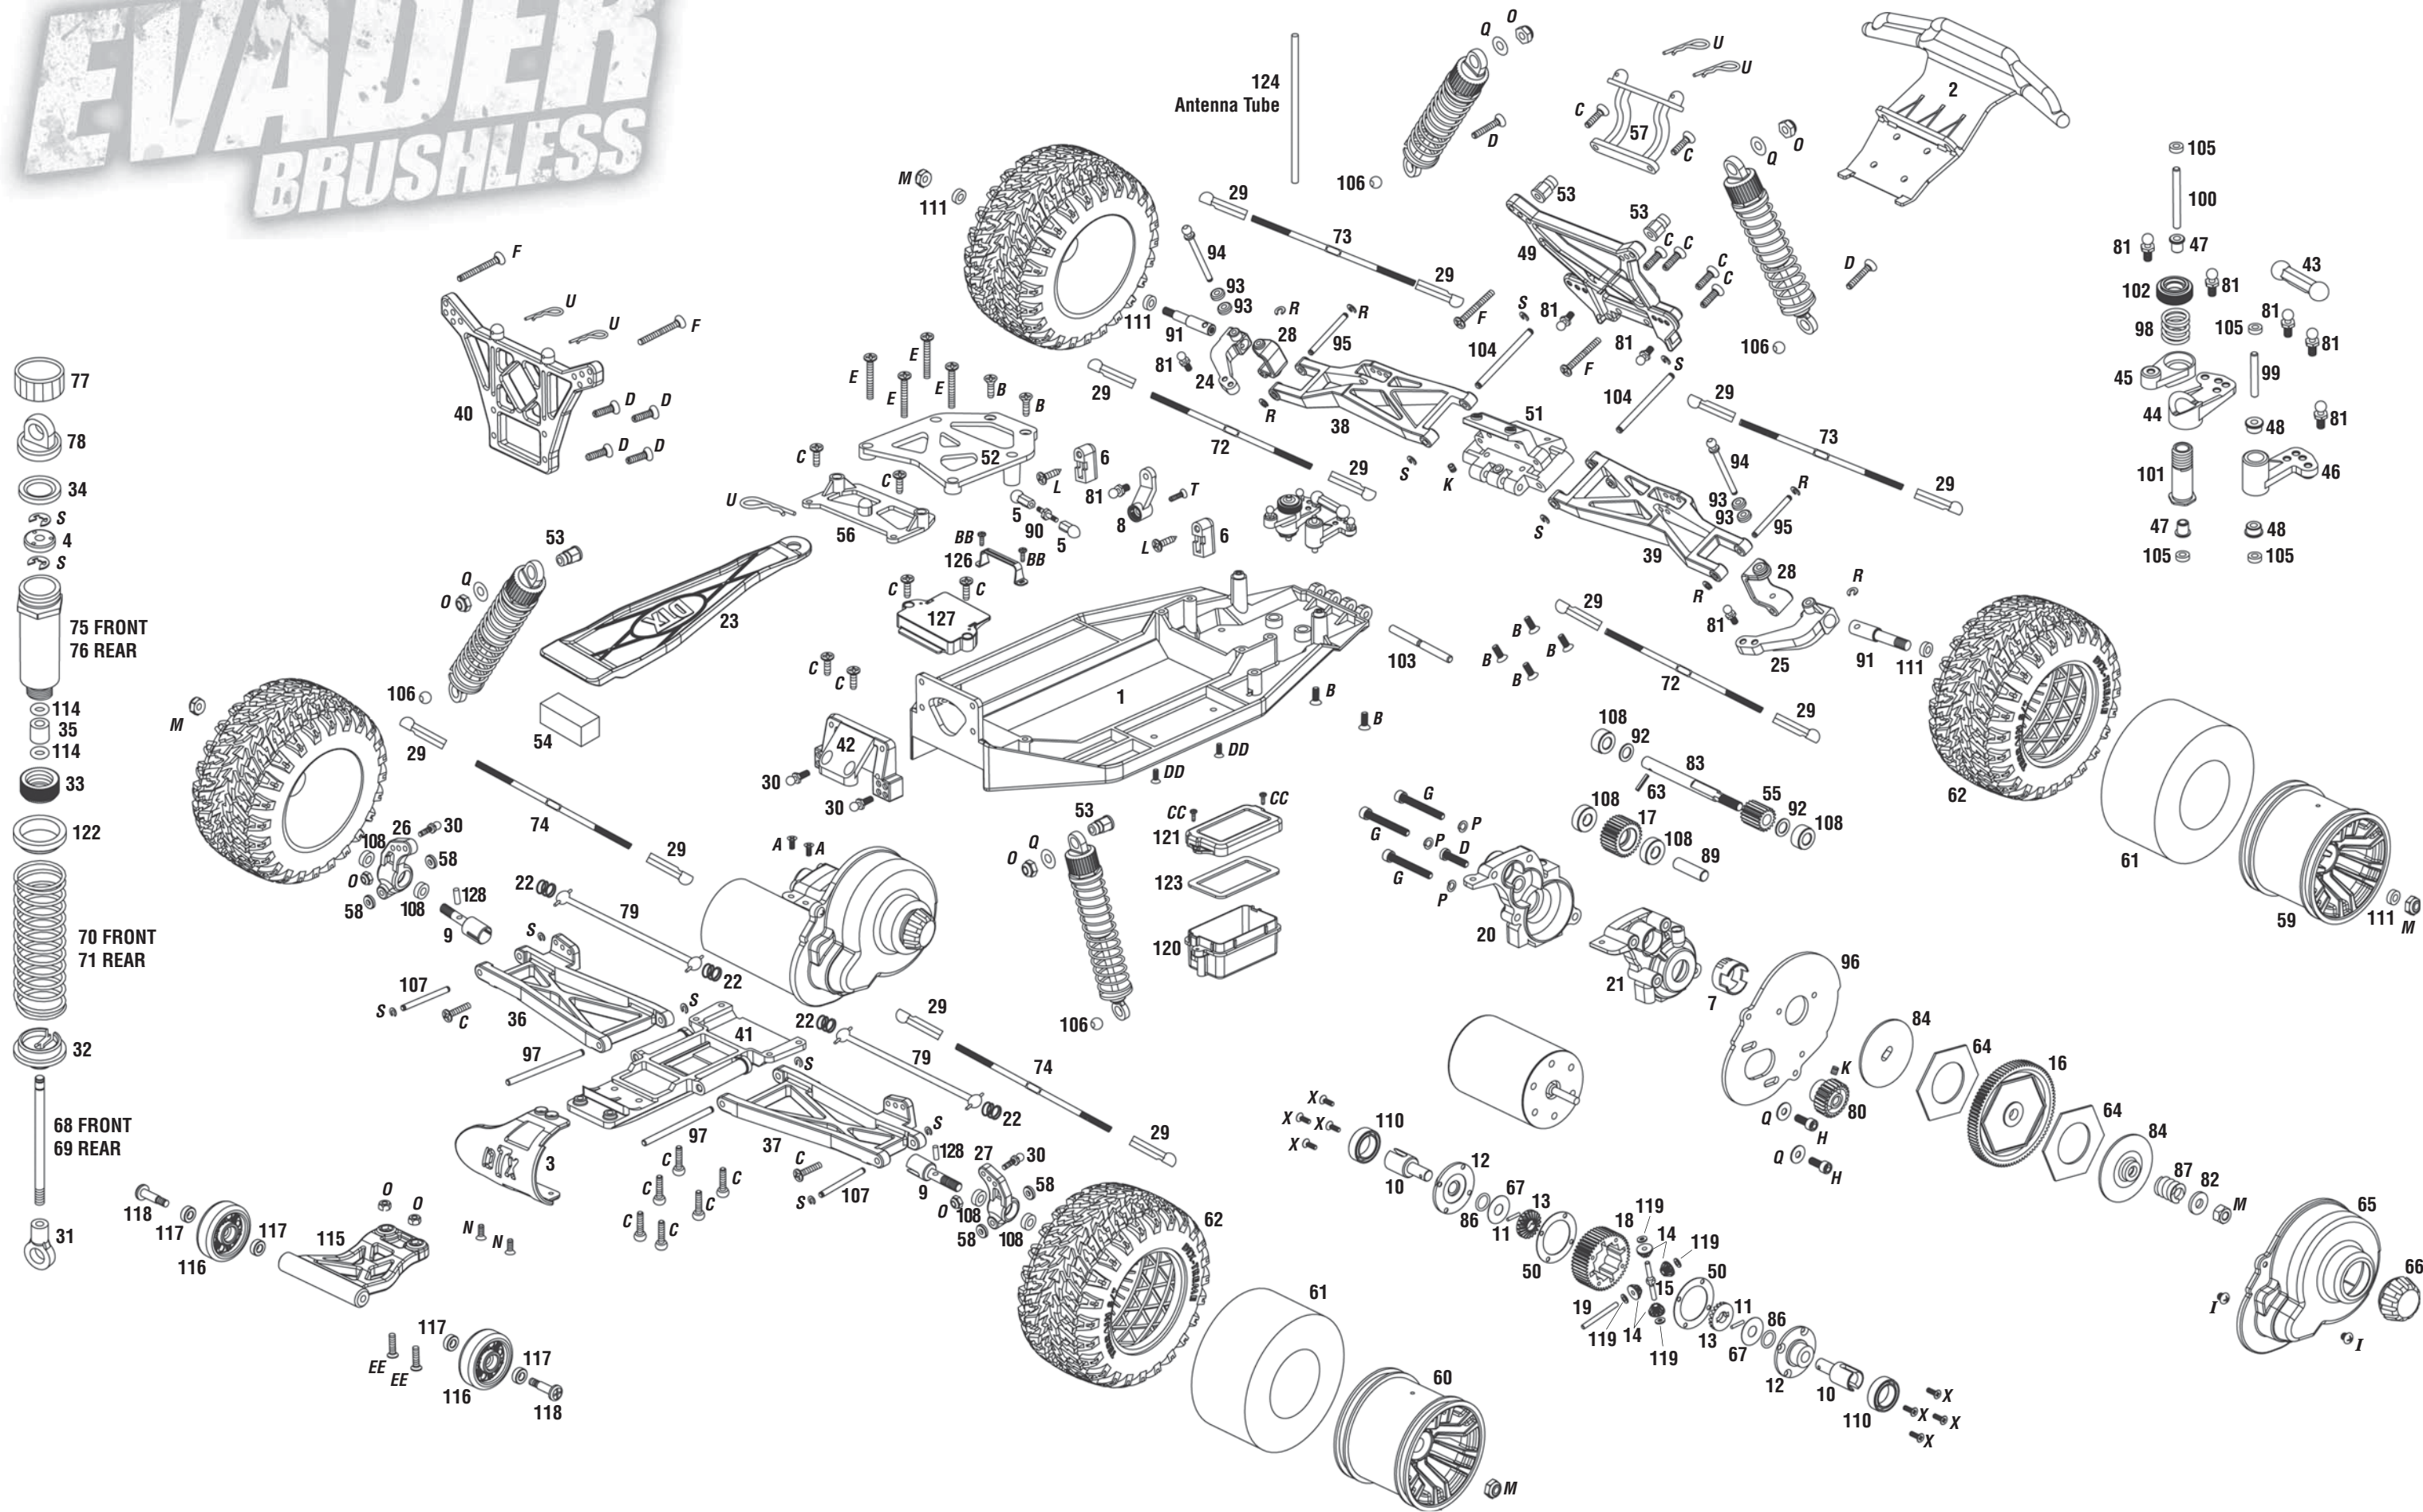

**Shock Seal Set
DTXC8974**

EVADER BRUSHLESS

EXPLODED VIEW

EXPLODED VIEW

**Shock Shaft Set
DTXC8975**

**Assembled Front Shock
DTXC8980**

**Assembled Rear Shock
DTXC8981**

PARTS LIST