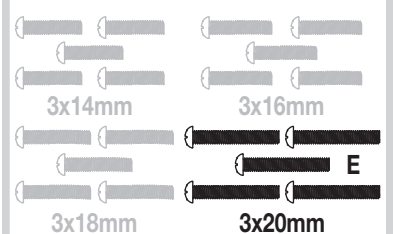

3mm Long R/H Screw Set
DTXQ0257