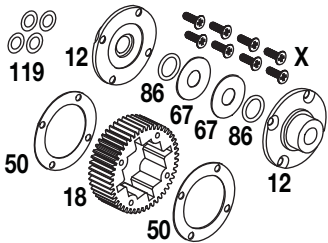

EVADER BRUSHLESS

REPLACEMENT PARTS GUIDE

**3/16x3/8" Ball Bearing
DTXC1423**

**5x10mm Ball Bearing
DTXC1535**

**10x15mm Ball Bearing
DTXC1595**

This parts list shows the key number, part description and parts bag stock number for ordering. If there are multiple stock numbers listed, that particular part is available in several places. Refer to the replacement parts bag list for the contents of each parts bag.

HARDWARE

- A 4-40x1/4" Flathead Screw..... DTXC8630
- B 4-40x5/16" Flathead Screw..... DTXC8631
- C 3x10mm Round Head Screw DTXQ0255
- D 3x12mm Round Head Screw DTXQ0255
- E 3x20mm Round Head Screw DTXQ0257
- F 3x22mm Round Head Screw DTXQ0258
- G 3x26mm Round Head Screw DTXQ0258
- H 3x8mm Socket Head Screw..... DTXC8640
- I 3x3mm Round Head Screw DTXC8645
- K 3x3mm Set Screw..... DTXC8660
- L 3x8mm Round Head S/T Screw DTXC8647
- M 4mm Nylon Insert Lock Nut DTXQ0424
- N 3x6mm Flathead Screw DTXQ0273
- O 3mm Nylon Insert Lock Nut DTXC8240
- P 3mm Spring Washer DTXC9764
- Q 3mm Washer..... DTXC9763
- R 2mm E-Clip DTXC7630
- S 2.5mm E-Clip DTXC7631
- T 2.6x8mm Pan Head S/T Screw..... DTXQ0221
- U Body Clip DTXC6442
- X 2x6mm Flathead Screw DTXC8634
- BB 2x8mm Round Head S/T Screw DTXQ0201
- CC 2.6x6mm Round Head Screw..... DTXQ0203
- DD 2.5x6mm Flat Head Screw DTXC8656
- EE 3x15mm Flat Head Screw DTXC8676

PARTS LIST

**Gearbox Set
DTXC7889**

**Hinge Pin Set
DTXC8028**

**Hub Carrier Set
DTXC8039**

**Rear Hub Set
DTXC8070**

**Motor Plate
DTXC8274**

**24T 48P Pinion Gear
DTXC8366**

**Radio Box Set
DTXC8393**

**Servo Brace
DTXC8790**

**Diff Gear and Case Set
DTXC7453**

**Assembled Differential
DTXC7454**

**Dogbone Set
DTXC7457**

**Gear Cover Set
DTXC7870**

STEERING LINK

TIE ROD

REAR CAMBER LINK