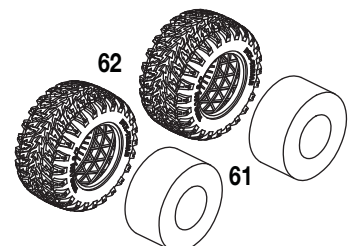

**Front Suspension Arms
DTXC9552**

PROTECTED BY
STRESS-TECH
GUARANTEE™

**Rear Suspension Arms
DTXC9553**

**Top Shaft with Gear
DTXC9622**

**Tire Set w/Foam Inserts
DTXC9632**

HARDWARE

Body Clips
DTXC6442

2mm E-Clip
DTXC7630

2.5mm E-Clip
DTXC7631

3mm Locknut
DTXC8240

4-40x1/4" Flat Head
DTXC8630

4-40x5/16" Flat Head
DTXC8631

2x6mm Flat Head
DTXC8634

3x8mm Socket Head
DTXC8640

3x3mm Round Head
DTXC8645

3x8mm Round Head S/T
DTXC8647