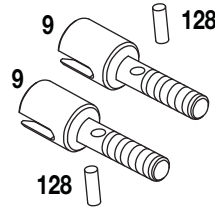

**Rear Axle Set
DTXC6179**