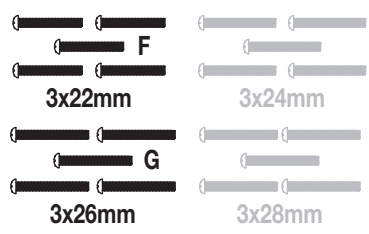

3mm XL R/H Screw Set
DTXQ0258