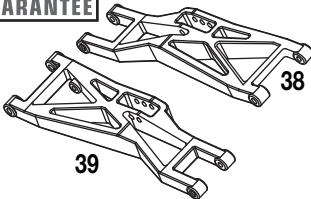

**Shock Seal Set
DTXC8974**

EVADER BRUSHLESS

EXPLODED VIEW

EXPLODED VIEW

**Shock Shaft Set
DTXC8975**

**Assembled Front Shock
DTXC8980**

**Assembled Rear Shock
DTXC8981**

PARTS LIST

PROTECTED BY
STRESS-TECH
GUARANTEE™

**Front Shock Tower
DTXC9271**

PROTECTED BY
STRESS-TECH
GUARANTEE™

**Rear Shock Tower
DTXC9272**

**Slipper Spring
DTXC9311**

**Slipper Pad Set
DTXC9312**

PROTECTED BY
STRESS-TECH
GUARANTEE™