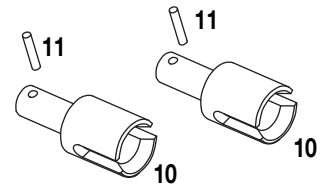

**Differential Joint Set
DTXC7341**

- 106 Shock Ball DTXC8973, DTXC8980, DTXC8981
- 107 Rear Outer Hinge Pin DTXC8028
- 108 5x10mm Ball Bearing DTXC1535
- 110 10x15mm Ball Bearing DTXC1595
- 111 3/16" x 3/8" Ball Bearing..... DTXC1423
- 114 Shock O-Ring DTXC8974, DTXC8980, DTXC8981
- 115 Wheelie Bar Mount..... DTXC9790
- 116 Wheelie Bar Wheel..... DTXC9790
- 117 Wheelie Bar Bushing..... DTXC9790
- 118 Wheelie Bar Axle..... DTXC9790
- 119 2x5x0.4mm Differential Gear Shim DTXC7453
- 120 Radio Box..... DTXC8393
- 121 Radio Box Lid DTXC8393
- 122 Upper Shock Spring Clamp..... DTXC8973, DTXC8980, DTXC8981
- 123 Radio Box Gasket..... DTXC8393
- 124 Antenna Tube DTXC6160
- 126 ESC Strap DTXC6306
- 127 ESC Mount..... DTXC6306
- 128 2x10mm Spring Pin (Rear Axle Pin)..... DTXC6179, DTXC9386

HARDWARE

- A 4-40x1/4" Flathead Screw..... DTXC8630
- B 4-40x5/16" Flathead Screw..... DTXC8631
- C 3x10mm Round Head Screw DTXQ0255
- D 3x12mm Round Head Screw DTXQ0255
- E 3x20mm Round Head Screw DTXQ0257
- F 3x22mm Round Head Screw DTXQ0258
- G 3x26mm Round Head Screw DTXQ0258
- H 3x8mm Socket Head Screw..... DTXC8640
- I 3x3mm Round Head Screw DTXC8645
- K 3x3mm Set Screw..... DTXC8660
- L 3x8mm Round Head S/T Screw DTXC8647
- M 4mm Nylon Insert Lock Nut DTXQ0424
- N 3x6mm Flathead Screw DTXQ0273
- O 3mm Nylon Insert Lock Nut DTXC8240
- P 3mm Spring Washer DTXC9764
- Q 3mm Washer..... DTXC9763
- R 2mm E-Clip DTXC7630
- S 2.5mm E-Clip DTXC7631
- T 2.6x8mm Pan Head S/T Screw..... DTXQ0221
- U Body Clip DTXC6442
- X 2x6mm Flathead Screw DTXC8634
- BB 2x8mm Round Head S/T Screw DTXQ0201
- CC 2.6x6mm Round Head Screw..... DTXQ0203
- DD 2.5x6mm Flat Head Screw DTXC8656
- EE 3x15mm Flat Head Screw DTXC8676

PARTS LIST