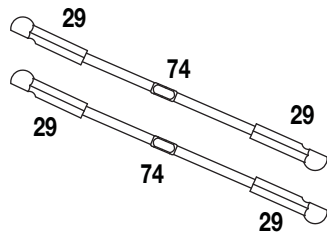

EVADER BRUSHLESS

REPLACEMENT PARTS GUIDE

**3/16x3/8" Ball Bearing
DTXC1423**

**5x10mm Ball Bearing
DTXC1535**

**10x15mm Ball Bearing
DTXC1595**

This parts list shows the key number, part description and parts bag stock number for ordering. If there are multiple stock numbers listed, that particular part is available in several places. Refer to the replacement parts bag list for the contents of each parts bag.

PARTS LIST

**Short Ball Stud Set
DTXC6253**

**Long Ball Stud Set
DTXC6254**

**Foam Battery Spacer
DTXC6282**

PROTECTED BY
STRESS-TECH
GUARANTEE

**Battery Strap Set
DTXC6306**

**Front Camber Link Set
DTXC6950**