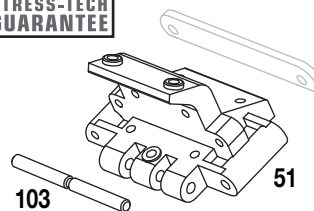

**Front Bulkhead Set
DTXC6809**

PROTECTED BY
STRESS-TECH
GUARANTEE™