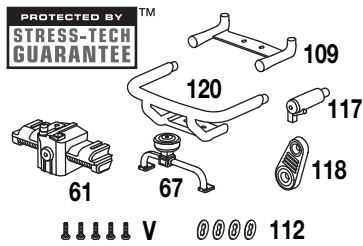

**Replica Engine Set
DTXC7616**