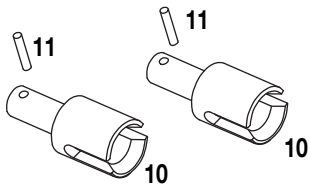

**Differential Joint Set
DTXC7341**