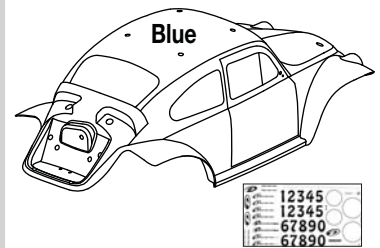

PARTS LIST

**Red Body w/Decals
DTXC6233**

**Yellow Body w/Decals
DTXC6234**

**White/Black Body w/Decals
DTXC6235**

**Blue Body w/Decals
DTXC6236**

**Body Mount Set
DTXC6478**

**Front Brace
DTXC6612**

**Front Bulkhead Set
DTXC6809**