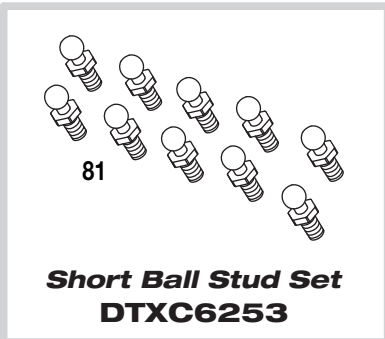

- 46 Right Bellcrank..... DTXC8849
- 47 Left Side (Plastic) Servo Saver Bushing..... DTXC8884
- 48 Right Side (Plastic) Servo Saver Bushing..... DTXC8884
- 49 Front Shock Tower DTXC9271
- 50 Roof Rack..... DTXC8560
- 51 Front Bulkhead..... DTXC6809
- 52 Front Brace DTXC6612
- 53 Shock Bushing..... DTXC9030
- 54 Foam Battery Spacer..... DTXC6282
- 55 Roof Rack Light Bar..... DTXC8560
- 56 Servo Brace DTXC8790
- 57 Body Mount Bracket..... DTXC6478
- 58 Wheelbase Spacer DTXC8070
- 59 Front Wheel DTXC9932
- 60 Rear Wheel DTXC9932
- 61 Replica Engine Block..... DTXC7616
- 62 Foam Tire Insert..... DTXC9768
- 63 Tire..... DTXC9768
- 64 Slipper Pad DTXC9322
- 65 Gear Cover DTXC7870
- 66 Gear Cover Dust Plug..... DTXC7870
- 67 Replica Engine Intake..... DTXC7616
- 68 Front Shock Shaft DTXC8975, DTXC8978
- 69 Rear Shock Shaft..... DTXC8975, DTXC8979
- 70 Front Shock Spring DTXC9018, DTXC8978
- 71 Rear Shock Spring..... DTXC9019, DTXC8979
- 72 Tie Rod DTXC9653
- 73 Front Camber Linkage Rod DTXC6948
- 74 Rear Camber Linkage Rod..... DTXC6949
- 75 Front Shock Body DTXC8978