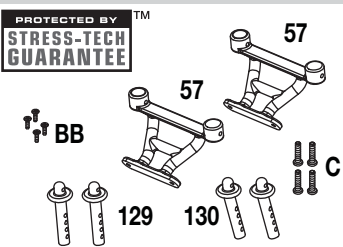

| | | |
|----|----------------------------------|--|
| 22 | Differential Joint Spring | DTXC7337 |
| 23 | Battery Strap | DTXC6305 |
| 24 | Knuckle Arm (Left) | DTXC8213 |
| 25 | Knuckle Arm (Right) | DTXC8213 |
| 26 | Rear Hub (Left) | DTXC8070 |
| 27 | Rear Hub (Right) | DTXC8070 |
| 28 | Front Hub Carrier | DTXC8039 |
| 29 | Ball Cup | DTXC6181, DTXC6948, DTXC6949, DTXC9653 |
| 30 | Ball Stud (Long) | DTXC6254 |
| 31 | Shock Ball End | DTXC8973, DTXC8978, DTXC8979 |
| 32 | Lower Shock Spring Clamp | DTXC8973, DTXC8978, DTXC8979 |
| 33 | Shock Seal Retainer | DTXC8974, DTXC8978, DTXC8979 |
| 34 | Shock Diaphragm | DTXC8974, DTXC8978, DTXC8979 |
| 35 | Shock Seal Spacer | DTXC8974, DTXC8978, DTXC8979 |
| 36 | Rear Suspension Arm (Left) | DTXC9547 |
| 37 | Rear Suspension Arm (Right) | DTXC9547 |
| 38 | Front Suspension Arm (Left) | DTXC9546 |
| 39 | Front Suspension Arm (Right) | DTXC9546 |
| 40 | Rear Shock Tower | DTXC9218 |
| 41 | Rear Chassis Plate | DTXC6978 |
| 42 | Transmission Brace | DTXC9667 |
| 43 | Servo Saver Bellcrank Linkage | DTXC8849 |
| 44 | Lower Left Servo Saver Bellcrank | DTXC8849 |
| 45 | Upper Left Servo Saver Bellcrank | DTXC8849 |

PARTS LIST

**Red Body w/Decals
DTXC6233**

**Yellow Body w/Decals
DTXC6234**

**White/Black Body w/Decals
DTXC6235**

**Blue Body w/Decals
DTXC6236**

**Body Mount Set
DTXC6478**

**Front Brace
DTXC6612**

**Front Bulkhead Set
DTXC6809**