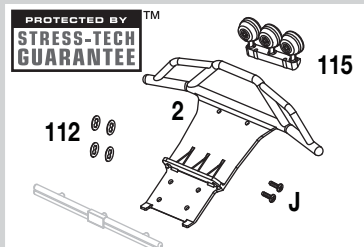

**Front Bumper Set
DTXC6879**