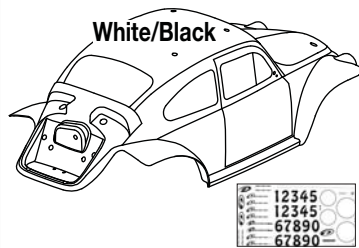

**White/Black Body w/Decals
DTXC6235**