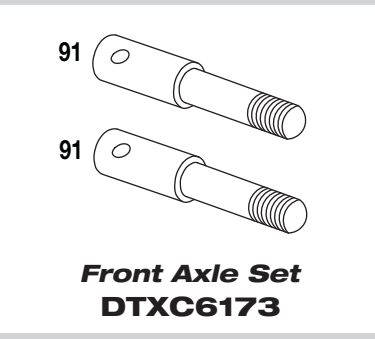

**Front Axle Set
DTXC6173**