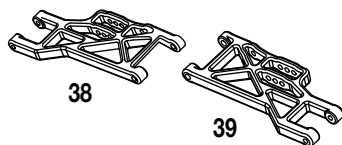

PROTECTED BY
**STRESS-TECH
GUARANTEE**

**Front Suspension Arms
DTXC9546**