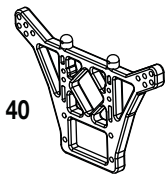

**Knuckle Arm Set
DTXC8213**

**Motor Guard
DTXC8265**

**Servo Brace
DTXC8790**

**Servo Saver Set
DTXC8849**

**Servo Saver Shaft Set
DTXC8884**

**Shock Parts Set
DTXC8973**

WV BAJA BUG

- 77
- 78
- 34
- S
- 4
- S
- 68 Front
- 69 Rear
- 75 Front
- 76 Rear
- 114
- 35
- 114
- 33
- 122
- 70 Front
- 71 Rear
- 32
- 31

EXPLODED VIEW

EXPLODED VIEW

**Shock Seal Set
DTXC8974**

**Shock Shaft Set
DTXC8975**

**Assembled Front Shock
DTXC8978**

**Assembled Rear Shock
DTXC8979**

TIE ROD

REAR CAMBER LINK

FRONT CAMBER LINK

LINKS & RODS

PROTECTED BY
**STRESS-TECH
GUARANTEE**

**Rear Shock Tower
DTXC9218**

PROTECTED BY
**STRESS-TECH
GUARANTEE**

**Front Shock Tower
DTXC9271**

**Slipper Bushing Set
DTXC9305**

**Slipper Plate Set
DTXC9314**