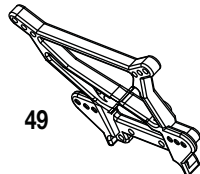

EXPLODED VIEW

EXPLODED VIEW

**Shock Seal Set
DTXC8974**

**Shock Shaft Set
DTXC8975**

**Assembled Front Shock
DTXC8978**

**Assembled Rear Shock
DTXC8979**

TIE ROD

REAR CAMBER LINK

FRONT CAMBER LINK

LINKS & RODS

PROTECTED BY
**STRESS-TECH
GUARANTEE**

**Rear Shock Tower
DTXC9218**

PROTECTED BY
**STRESS-TECH
GUARANTEE**

**Front Shock Tower
DTXC9271**

**Slipper Bushing Set
DTXC9305**

**Slipper Plate Set
DTXC9314**