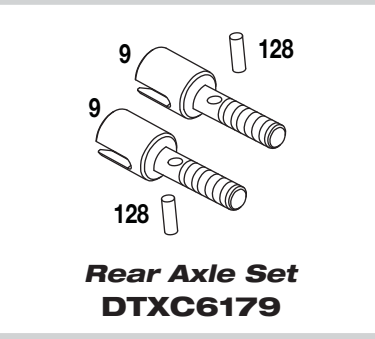

**Front Axle Set
DTXC6173**

**Rear Axle Set
DTXC6179**