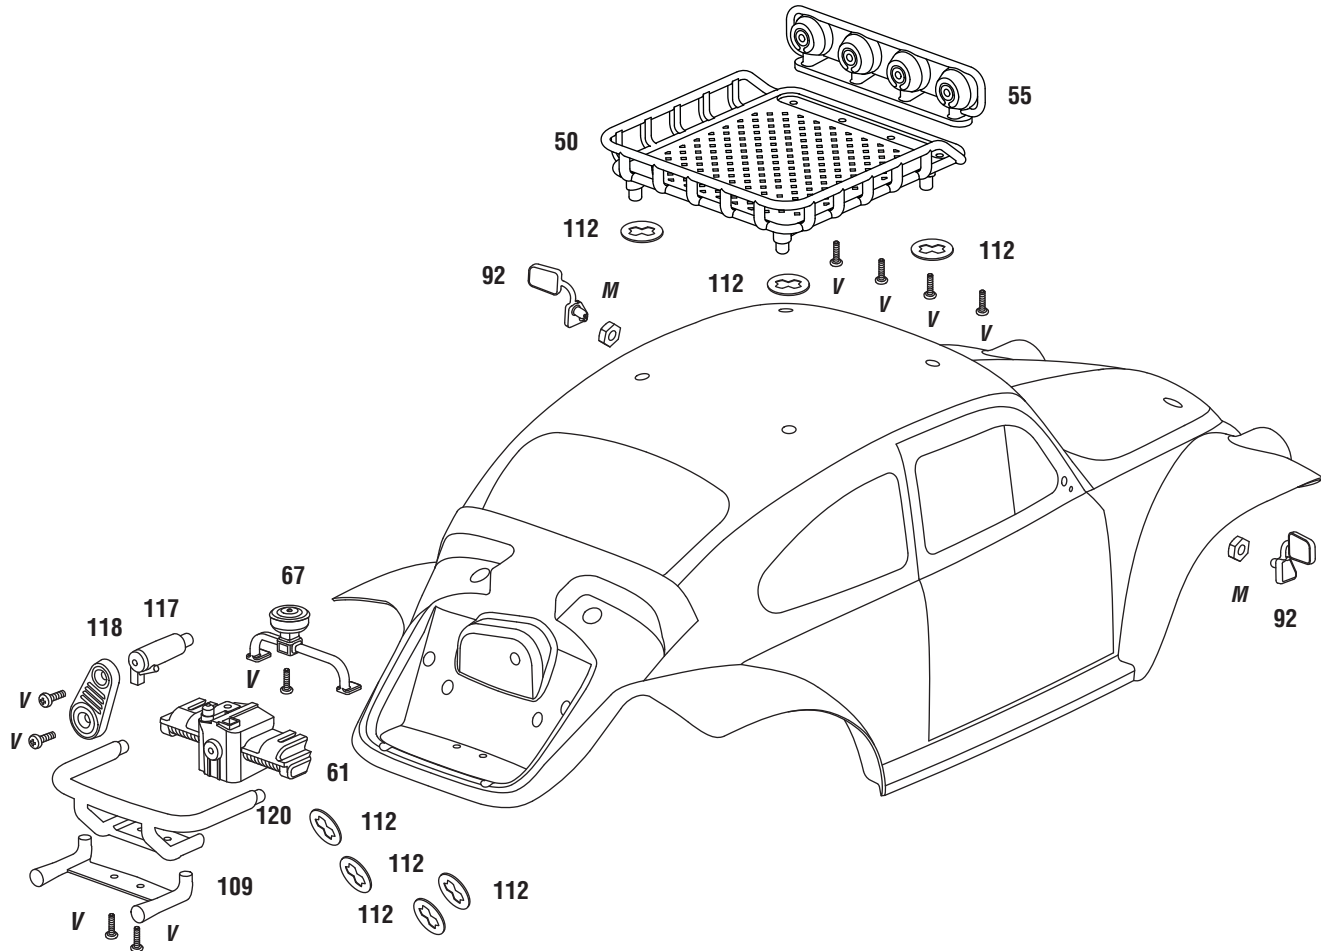

PARTS LIST

**Gearbox Set
DTXC7889**

**Hinge Pin Set
DTXC8028**

**Hub Carrier Set
DTXC8039**

**Rear Hub Set
DTXC8070**

**Motor Plate
DTXC8270**

**20T 48P Pinion Gear
DTXC8350**

**Radio Box Set
DTXC8393**

**Roof Rack/Mirror Set
DTXC8560**

**Differential Joint Set
DTXC7341**

**Dogbone Set
DTXC7458**

**Replica Engine Set
DTXC7616**

**Gear Cover Set
DTXC7870**

BODY PARTS

**Idler Gear Set
DTXC8092**

**King Pin Set
DTXC8199**