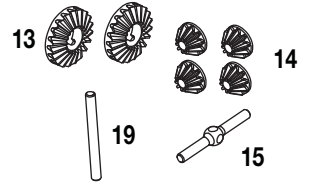

**Diff Bevel Gear Set
DTXC7339**

- 108 5x10mm Ball Bearing DTXC1535
- 110 10x15mm Ball Bearing DTXC1595
- 111 3/16" x 3/8" Ball Bearing DTXC1423
- 114 Shock O-Ring DTXC8974, DTXC8980,
  DTXC8981
- 116 2x10mm Spring Pin DTXC9386, DTXC9665
- 119 Photon Speed 2 Motor DTXC3301
- 121 Radio Box Lid DTXC8393
- 122 Upper Shock Spring Clamp DTXC8973, DTXC8980,
  DTXC8981
- 123 Radio Box Gasket DTXC8393
- 124 Antenna Tube DTXC6160
- 127 ESC Mount DTXC6305
- 128 1.6x10mm Spring Pin (Rear Axle Pin) DTXC6179

HARDWARE

- **A** 4-40x1/4" Flat Head Screw DTXC8630
- **B** 4-40x5/16" Flat Head Screw DTXC8631
- **C** 3x10mm Round Head Screw DTXQ0255
- **D** 3x12mm Round Head Screw DTXQ0255
- **E** 3x20mm Round Head Screw DTXQ0257
- **F** 3x22mm Round Head Screw DTXQ0258
- **G** 3x25mm Round Head Screw DTXQ0258
- **H** 3x8mm Socket Head Cap Screw DTXC8640
- **I** 3x3mm Round Head Screw DTXC8645
- **J** 3x6mm Pan Head Screw DTXC8650
- **K** 3x3mm Set Screw DTXC8660
- **L** 3x8mm Self Tapping Screw DTXC8647
- **M** 4mm Nylon-Insert Locknut DTXQ0424
- **N** 3x6mm Flat Head Screw DTXQ0273
- **O** 3mm Nylon-Insert Locknut DTXC8240
- **P** 3mm Spring Washer DTXC9764
- **Q** 3x8mm Washer DTXC9763
- **R** 2mm E-Clip DTXC7630
- **S** 2.5mm E-Clip DTXC7631
- **T** 2.6x8mm Pan Head Self-Tapping Screw DTXQ0221
- **U** Body Clip DTXC6442
- **X** 2x6mm Flat Head Screw DTXC8634
- **Y** King Pin Spacer (2.75x5.5x.8mm) DTXC8199
- **CC** 2.6x6mm Round Head Screw DTXC0261
- **DD** 2.5x6mm Flat Head Screw DTXC8656, DTXC9386