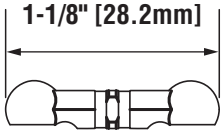

**Diff Gear/Case
DTXC7340**

**Differential Joint Set
DTXC7341**

**Dogbone Set
DTXC7457**

**Gear Cover Set
DTXC7870**

STEERING LINK

TIE ROD

REAR CAMBER LINK

FRONT CAMBER LINK