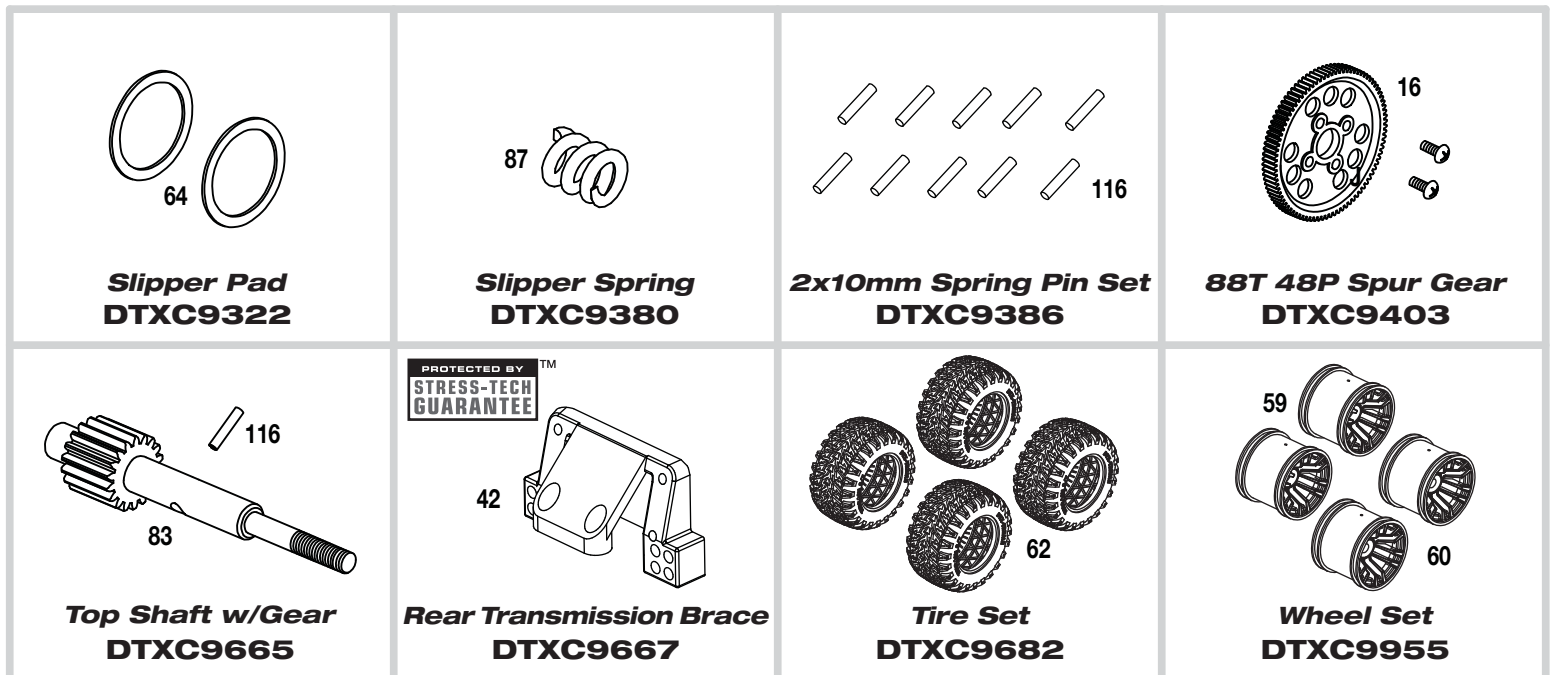

OPTIONAL ITEMS

DTXC3000.... Spur Gear 78 Tooth 48 Pitch
DTXC3005.... Spur Gear 81 Tooth 48 Pitch
DTXC3010.... Spur Gear 86 Tooth 48 Pitch
DTXC6182.... Ball Cup Yellow (14)
DTXC6183.... Ball Cup Blue (14)
DTXC6184.... Ball Cup Green (14)
DTXC6246.... Clear/Unpainted Body
DTXC6807.... Aluminum Front Bulkhead Blue Anodized
DTXC6867.... Wide Front Bumper
DTXC7270.... CV Drive Shaft (2)
DTXC7454.... Differential with All Metal Gears
DTXC7980.... Heatsink/Motor Mount Blue
DTXC8032.... Hub Carrier Aluminum Blue (2)
DTXC8034.... Hub Carrier Graphite (2)
DTXC8071.... Hub Rear Aluminum Blue (2)
DTXC8072.... Rear Hub Aluminum Purple (2)
DTXC8221.... Knuckle Arm Aluminum Blue (2)
DTXC8222.... Knuckle Arm Aluminum Purple (2)
DTXC8226.... Knuckle Arm Graphite (2)
DTXC8274.... Hard Anodized Heavy Duty Motor Plate
DTXC8345.... Pinion Gear 15 Tooth 48 Pitch
DTXC8346.... Pinion Gear 18 Tooth 48 Pitch
DTXC8352.... Pinion Gear 23 Tooth 48 Pitch
DTXC9003.... Aluminum Shock Set Front Natural (2)
DTXC9004.... Aluminum Shock Set Rear Natural (2)
DTXC9031.... Shock Bushing Yellow (4)