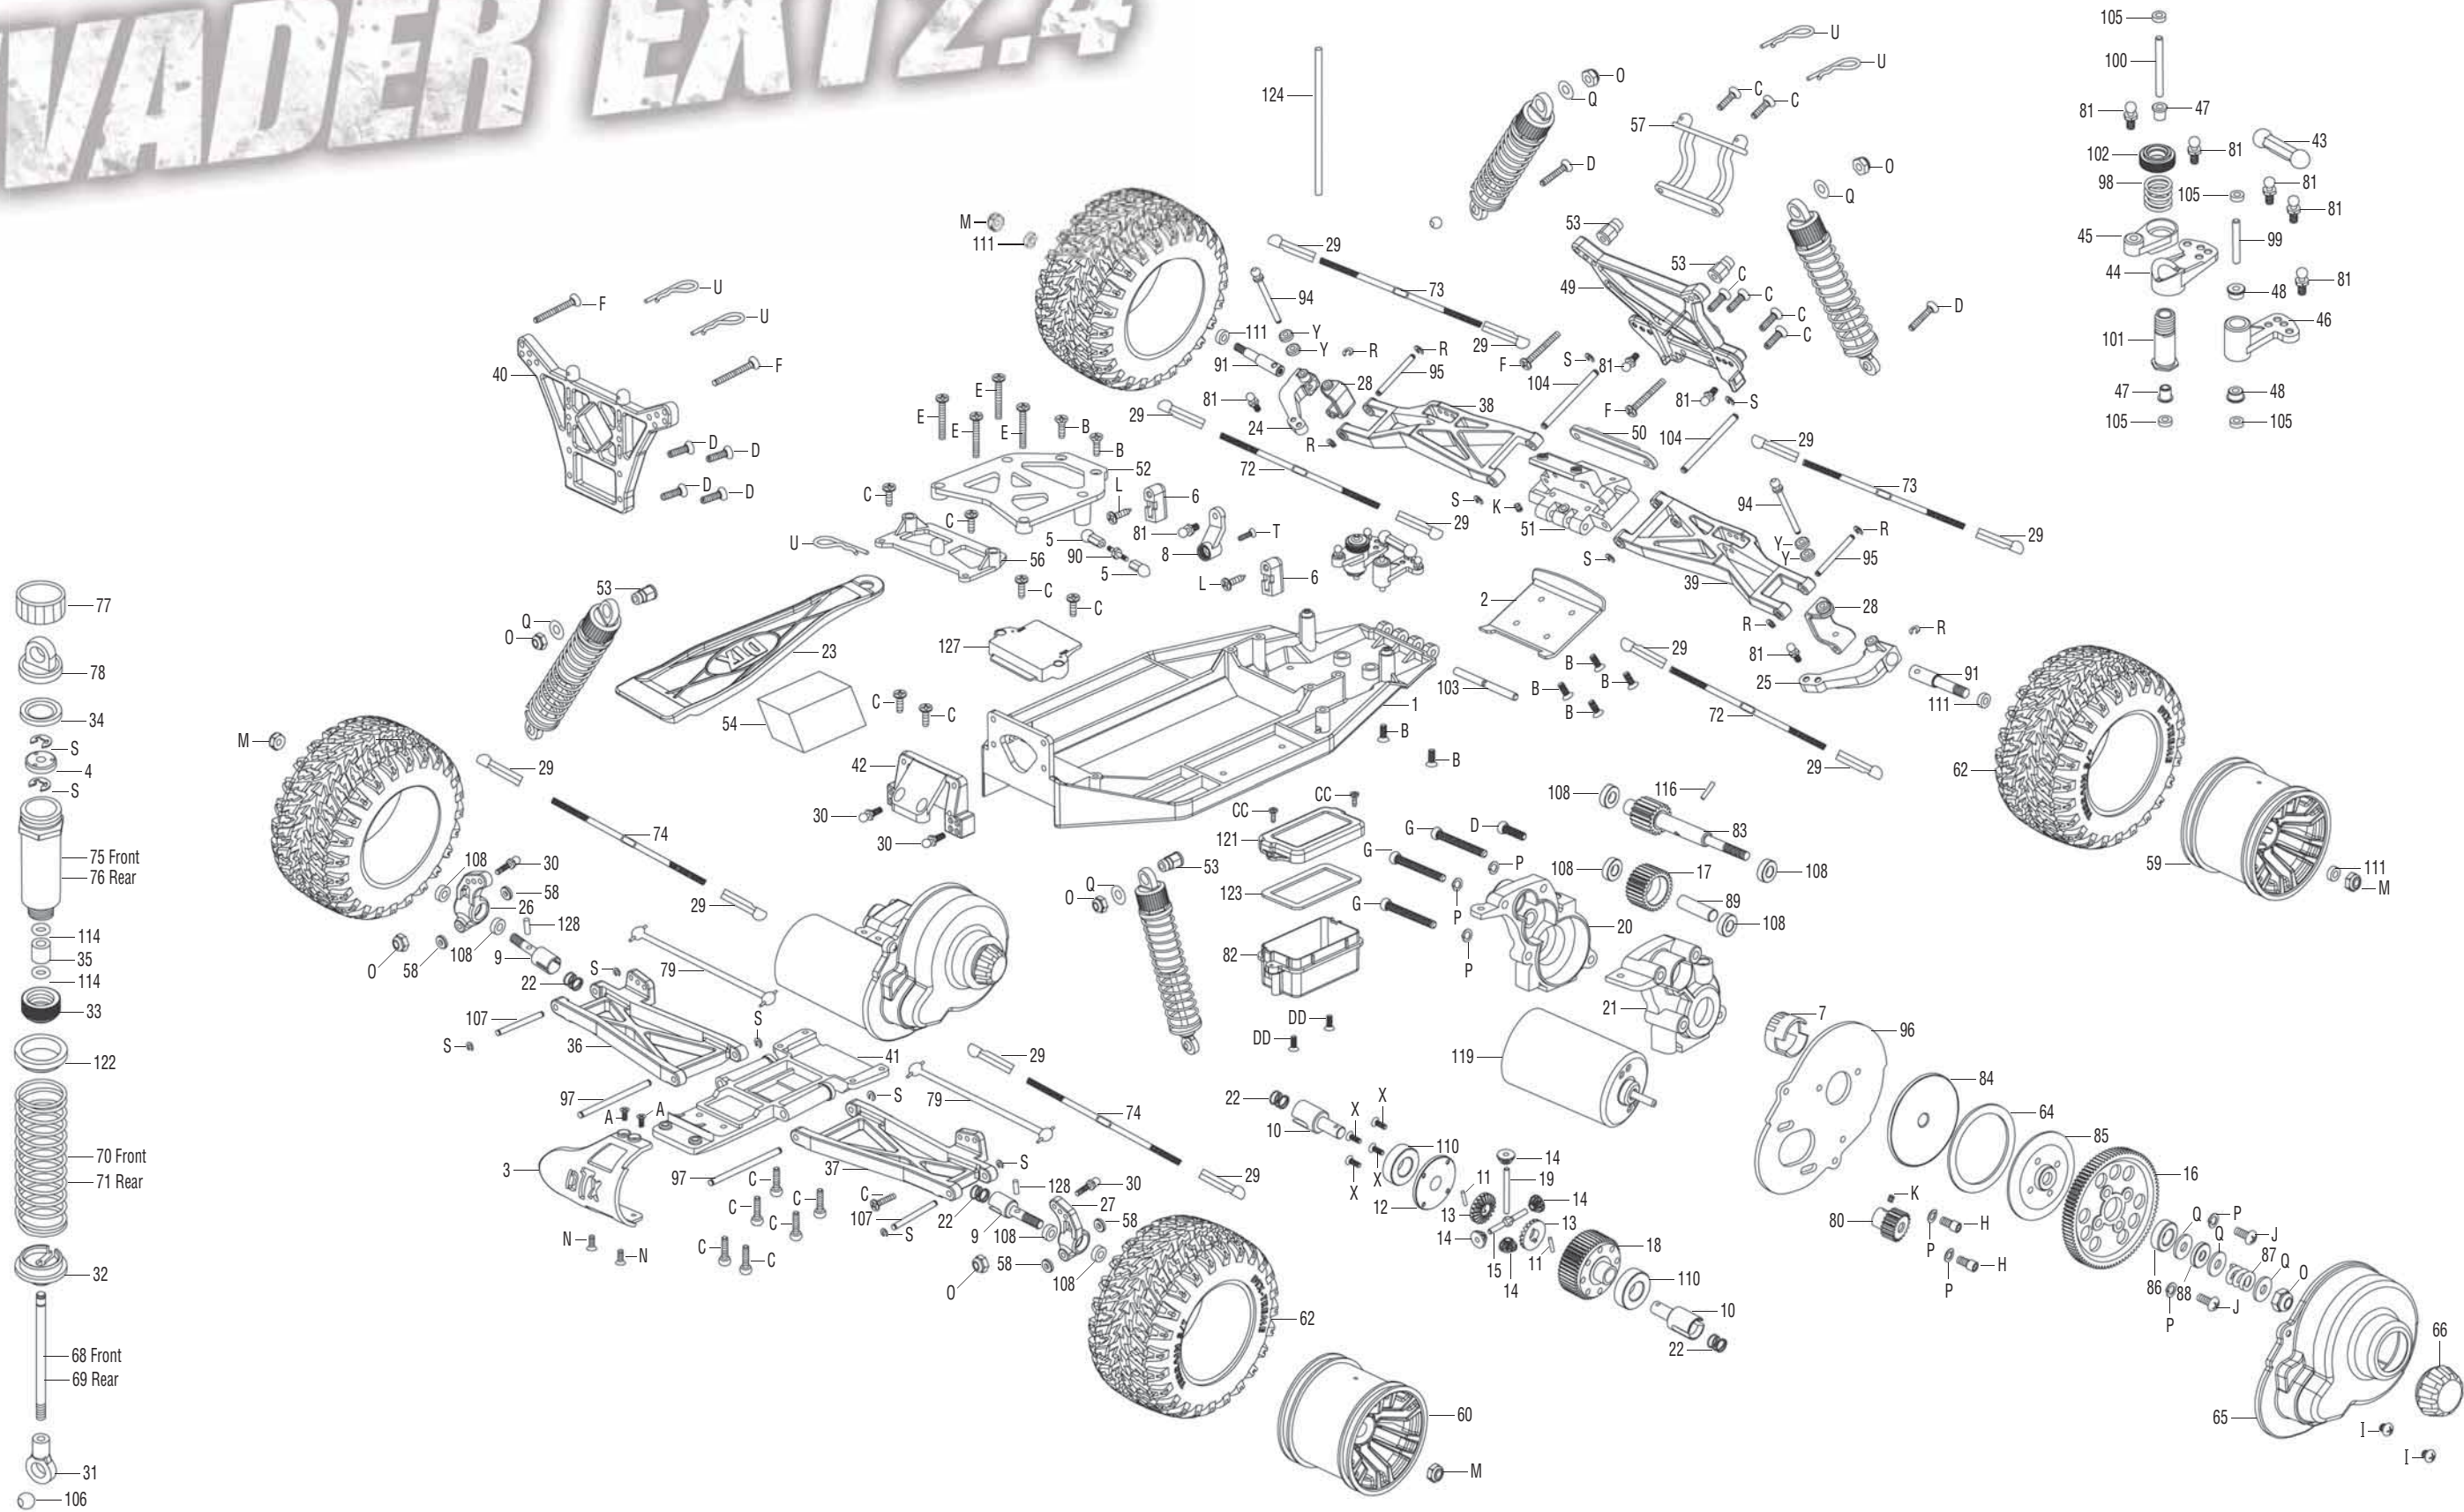

**Servo Saver Set
DTXC8849**

**Servo Saver Shaft Set
DTXC8884**

PROTECTED BY™
**STRESS-TECH
GUARANTEE**

**Shock Parts Set
DTXC8973**

**Shock Seal Set
DTXC8974**

EVADER EXT 2.4

EXPLODED VIEW

EXPLODED VIEW