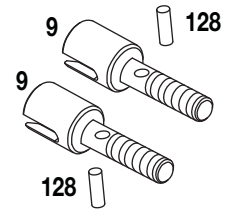

9

9

128

**Rear Axle Set
DTXC6179**

- 47 Left Side (Plastic) Servo Saver Bushing..... DTXC8884
- 48 Right Side (Plastic) Servo Saver Bushing DTXC8884
- 49 Front Shock Tower..... DTXC9271
- 50 Front Hinge Pin Brace DTXC6809
- 51 Front Bulkhead DTXC6809
- 52 Front Brace..... DTXC6612
- 53 Shock Bushing DTXC9030
- 54 Foam Battery Spacer DTXC6282
- 56 Servo Brace..... DTXC8790
- 57 Front Body Mount..... DTXC6451
- 58 Wheelbase Spacer DTXC8070
- 59 Front Wheel (Black) DTXC9955
- 60 Rear Wheel (Black) DTXC9955
- 62 Treaded Tire DTXC9682
- 64 Slipper Pad..... DTXC9322
- 65 Gear Cover..... DTXC7870
- 66 Gear Cover Dust Plug DTXC7870
- 68 Front Shock Shaft..... DTXC8975, DTXC8980
- 69 Rear Shock Shaft DTXC8975, DTXC8981
- 70 Front Shock Spring (White/Soft)..... DTXC9232,
  DTXC8980
- 71 Rear Shock Spring (White/Soft) DTXC9237,
  DTXC8981
- 72 Tie Rod..... DTXC9639
- 73 Front Camber Linkage Rod DTXC6950
- 74 Rear Camber Linkage Rod..... DTXC6951
- 75 Front Shock Body DTXC8980
- 76 Rear Shock Body DTXC8981
- 77 Aluminum Shock Cap Ring DTXC9025, DTXC8980,
  DTXC8981

- 78 Shock Cap DTXC9025, DTXC8980,
  DTXC8981
- 79 Dogbone (Rear Drive Shaft)..... DTXC7457
- 80 Pinion Gear (20 Tooth, 48 Pitch) DTXC8350
- 81 Ball Stud (Short)..... DTXC6253
- 82 Radio Box Bottom DTXC8393
- 83 Top Shaft and Gear DTXC9665
- 84 Slipper Plate (Inner) DTXC9314
- 85 Slipper Plate (Outer)..... DTXC9314
- 86 Slipper Bushing (Thick) DTXC9305
- 87 Slipper Spring..... DTXC9380
- 88 Slipper Bushing (Thin)..... DTXC9305
- 89 Idler Gear Shaft DTXC8092
- 90 Steering Linkage Turnbuckle DTXC8849
- 91 Front Axle DTXC6172
- 94 King Pin..... DTXC8199
- 95 Front Outer Hinge Pin..... DTXC8028
- 96 Motor Plate DTXC8270
- 97 Rear Inner Hinge Pin..... DTXC8028
- 98 Servo Saver Spring DTXC8884
- 99 Servo Saver Shaft (Short) DTXC8884
- 100 Servo Saver Shaft (Long)..... DTXC8884
- 101 Servo Saver Hub DTXC8884
- 102 Servo Saver Adjustment Collar DTXC8884
- 103 Bulkhead Hinge Pin..... DTXC6809
- 104 Front Inner Hinge Pin DTXC8028
- 105 Servo Saver Shaft Bushing DTXC8884
- 106 Shock Ball DTXC8973, DTXC8980,
  DTXC8981
- 107 Rear Outer Hinge Pin DTXC8028

PARTS LIST