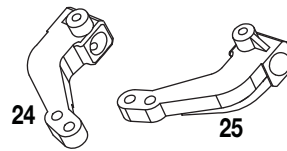

LINKS & RODS

**Idler Gear Set
DTXC8092**

**King Pin Set
DTXC8199**

PROTECTED BY™
**STRESS-TECH
GUARANTEE**

**Knuckle Arm Set
DTXC8213**

PROTECTED BY™
**STRESS-TECH
GUARANTEE**

**Motor Guard
DTXC8265**

PROTECTED BY™
**STRESS-TECH
GUARANTEE**