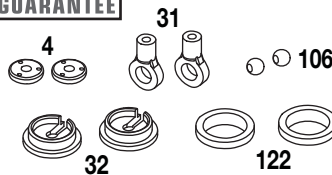

PROTECTED BY™
**STRESS-TECH
GUARANTEE**

**Shock Parts Set
DTXC8973**