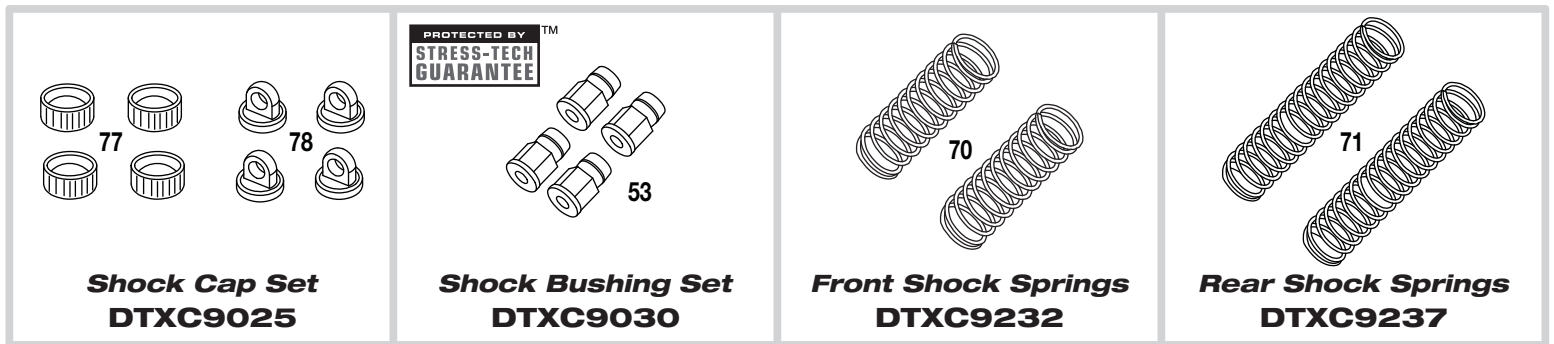

OPTIONAL ITEMS

DTXC3000.... Spur Gear 78 Tooth 48 Pitch
DTXC3005.... Spur Gear 81 Tooth 48 Pitch
DTXC3010.... Spur Gear 86 Tooth 48 Pitch
DTXC6182.... Ball Cup Yellow (14)
DTXC6183.... Ball Cup Blue (14)
DTXC6184.... Ball Cup Green (14)
DTXC6246.... Clear/Unpainted Body
DTXC6807.... Aluminum Front Bulkhead Blue Anodized
DTXC6867.... Wide Front Bumper
DTXC7270.... CV Drive Shaft (2)
DTXC7454.... Differential with All Metal Gears
DTXC7980.... Heatsink/Motor Mount Blue
DTXC8032.... Hub Carrier Aluminum Blue (2)
DTXC8034.... Hub Carrier Graphite (2)
DTXC8071.... Hub Rear Aluminum Blue (2)
DTXC8072.... Rear Hub Aluminum Purple (2)
DTXC8221.... Knuckle Arm Aluminum Blue (2)
DTXC8222.... Knuckle Arm Aluminum Purple (2)
DTXC8226.... Knuckle Arm Graphite (2)
DTXC8274.... Hard Anodized Heavy Duty Motor Plate
DTXC8345.... Pinion Gear 15 Tooth 48 Pitch
DTXC8346.... Pinion Gear 18 Tooth 48 Pitch
DTXC8352.... Pinion Gear 23 Tooth 48 Pitch
DTXC9003.... Aluminum Shock Set Front Natural (2)
DTXC9004.... Aluminum Shock Set Rear Natural (2)
DTXC9031.... Shock Bushing Yellow (4)

DTXC9032.... Shock Bushing Blue (4)
DTXC9033.... Shock Bushing Green (4)
DTXC9221.... Aluminum Shock Set Front Blue (2)
DTXC9222.... Aluminum Shock Set Front Purple (2)
DTXC9226.... Aluminum Shock Set Rear Blue (2)
DTXC9227.... Aluminum Shock Set Rear Purple (2)
DTXC9230.... Shock Spring Front Medium Yellow (2)
DTXC9231.... Shock Spring Front Hard Green (2)
DTXC9235.... Shock Spring Rear Medium Yellow (2)
DTXC9236.... Shock Spring Rear Hard Green (2)
DTXC9254.... Front Shock Tower Nylon
DTXC9255.... Rear Shock Tower Nylon
DTXC9256.... Front Shock Tower Graphite
DTXC9258.... Rear Shock Tower Graphite
DTXC9260.... Shock Spring Rear Extra Soft Silver (2)
DTXC9261.... Shock Spring Front Extra Soft Silver (2)
DTXC9561.... Front Suspension Arm Graphite (2)
DTXC9563.... Rear Suspension Arm Graphite (2)
DTXC9576.... Sway Bar Kit Front
DTXC9577.... Sway Bar Kit Rear
DTXC9632.... Soft Tire with Foam Inserts (2)
DTXC9640.... Transmission Brace Rear Aluminum Blue
DTXC9790.... Wheelie Bar Set
DTXC9821.... Turnbuckle 65mm (2)
DTXC9822.... Turnbuckle 70mm (2)
DTXC9956.... Chrome Wheel Set (4)

OPTIONALS