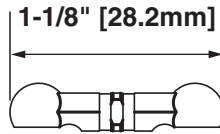

LINKS AND TIE ROD DIMENSIONS

STEERING LINK