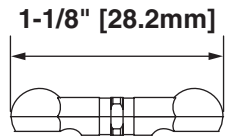

LINKS AND TIE ROD DIMENSIONS

STEERING LINK

FRONT CAMBER LINK

REAR CAMBER LINK

TIE ROD

OTHER ITEMS AVAILABLE FROM DURATRAX

Aluminum Front Hub Carrier
DTXC8032 Blue
DTXC8033 Purple

Aluminum Knuckle Arm
DTXC8224 Blue
DTXC8225 Purple