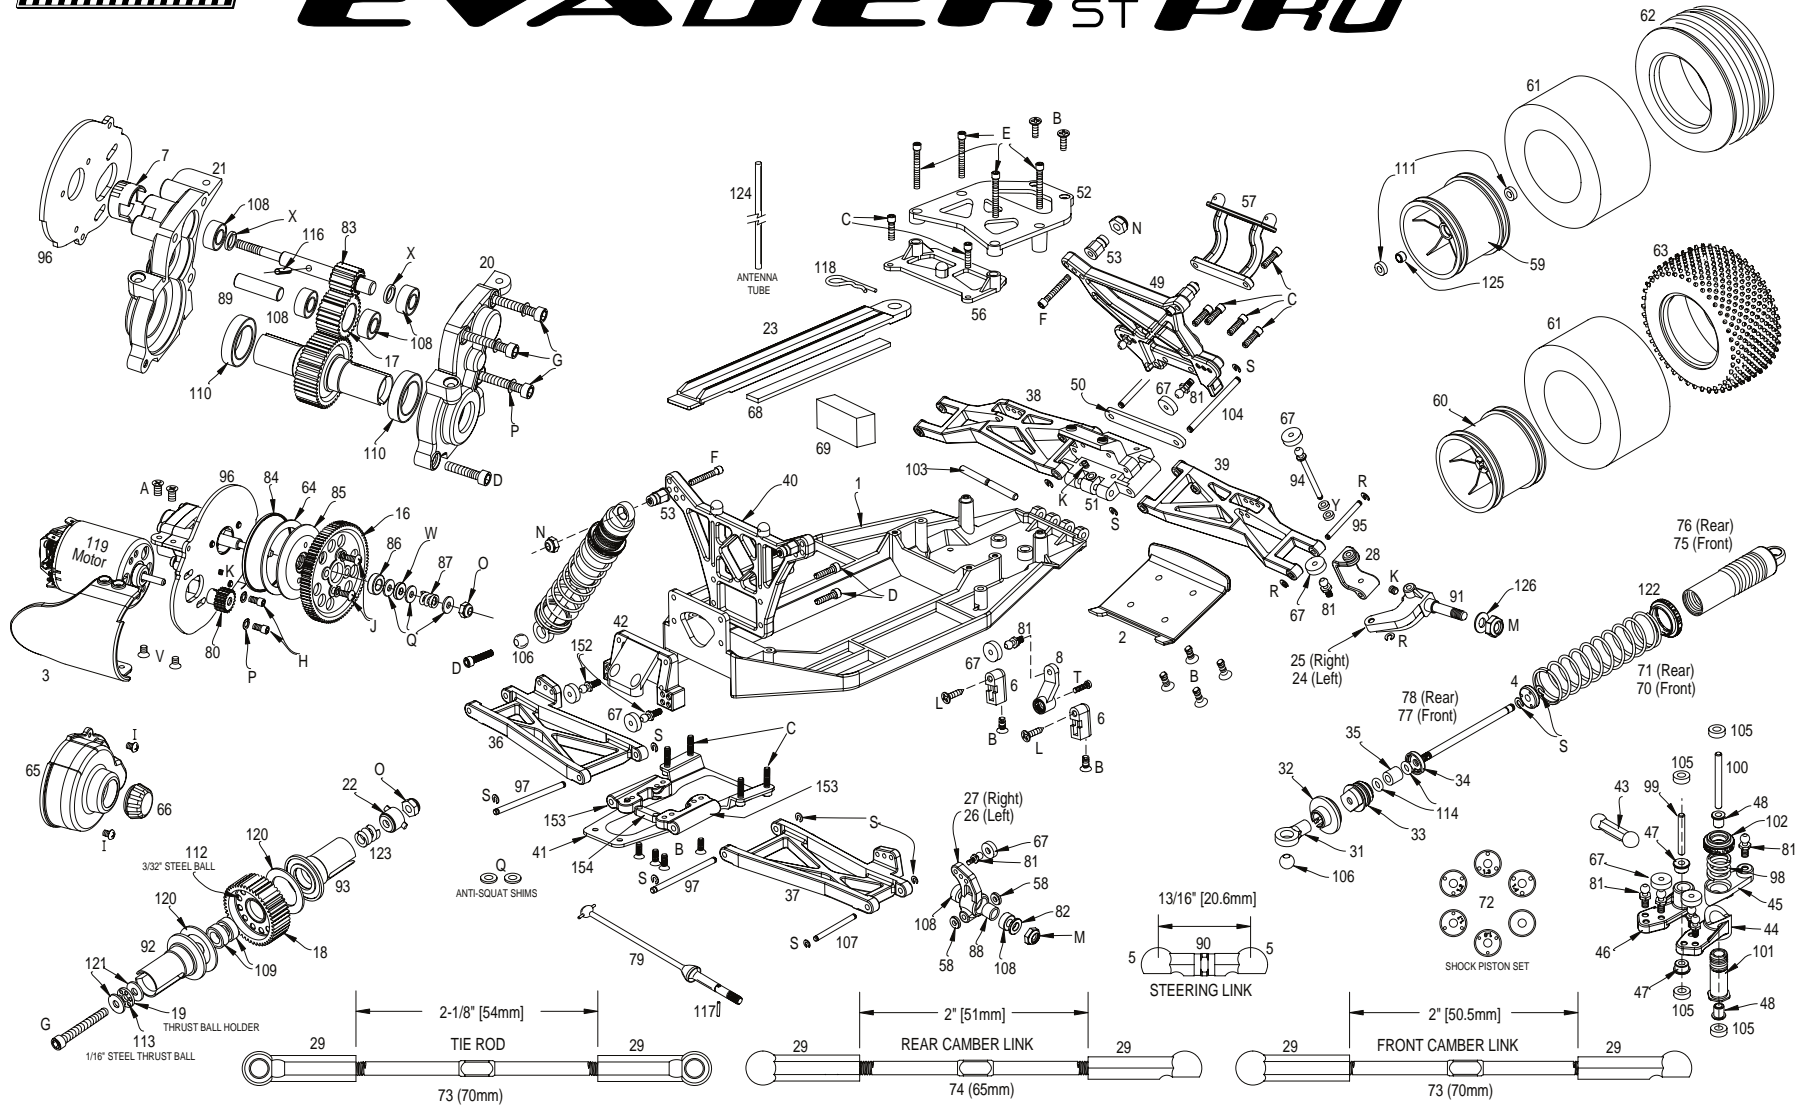

Aluminum Bulkhead
DTXC6807 (Blue)
DTXC6808 (Purple)

Aluminum Transmission Brace
DTXC9640 (Blue)
DTXC9641 (Purple)

EVADER ST PRO

Other Accessories Available From DuraTrax

Intellipeak™ AC/DC Pulse Charger DTXP4100