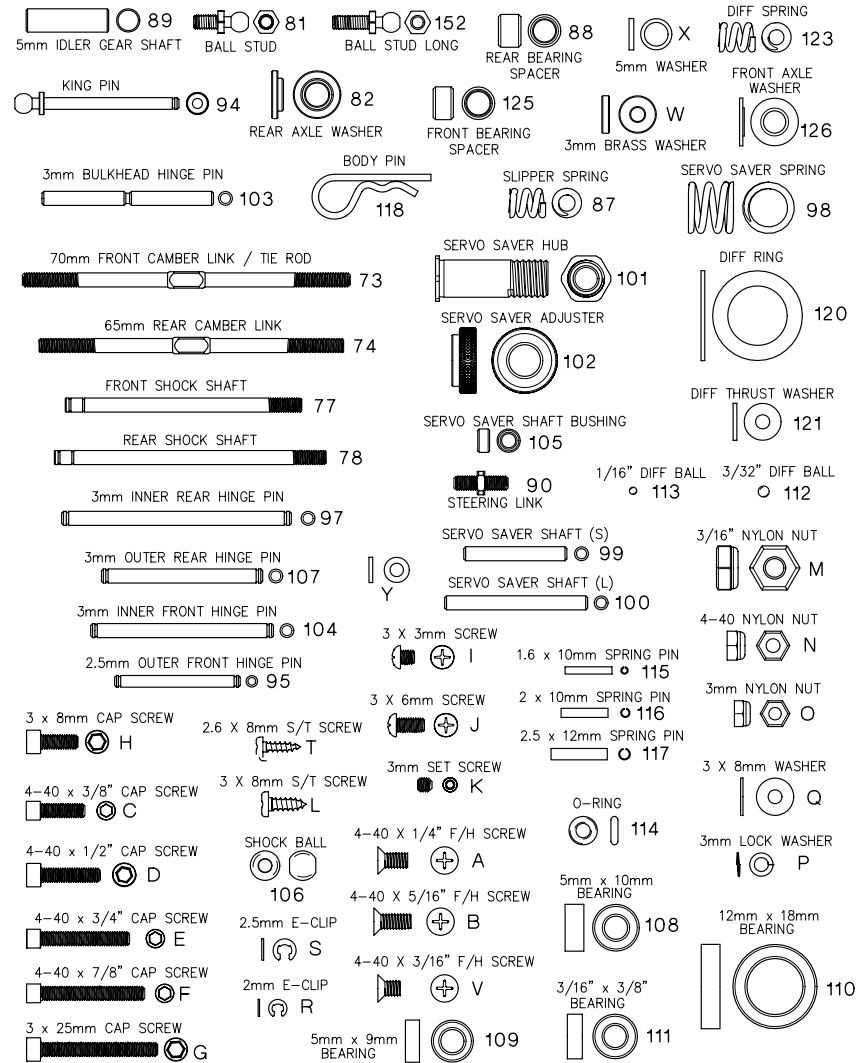

Hardware Chart

This parts list shows the key number, part description and parts bag stock number for ordering. If there are multiple stock numbers listed, that particular part is available in several places. Refer to the replacement parts bag list for the contents of each parts bag.

#	Item Description	Available in Stock #
A	4-40x1/4" Flat Head Screw	DTXC8265, DTXC8630
B	4-40x5/16" Flat Head Screw	DTXC8631, DTXC6845
C	4-40x3/8" Cap Screw	DTXC8635, DTXC6451
D	4-40x1/2" Cap Screw	DTXC8636
E	4-40x3/4" Cap Screw	DTXC8637
F	4-40x7/8" Cap Screw	DTXC8638
G	M3x25 Cap Screw	DTXC8644, DTXC7386
H	M3x8 Cap Screw	DTXC8640
I	M3x3 Cap Screw	DTXC8645, DTXC7870
J	M3x6mm Screw	DTXC8650, DTXC9403
K	M3x3mm Set Screw	DTXC8660, DTXC8350
L	M3x8mm Self-Tapping Screw	DTXC9460
M	3/16" Nylon Insert Locknut	DTXC8236
N	4-40 Nylon Insert Locknut	DTXC8237
O	3mm Nylon Nut	DTXC8240, DTXC7386
P	M3 Spring Washer	DTXC9764
Q	3x8x0.5 Washer	DTXC9763
R	M2 E-Ring	DTXC7630
S	M2.5 E-Ring	DTXC7631
T	4-40 x 3/16" Flat Head Screw	DTXC8629
W	3mm Brass Washer	DTXC9305
X	5mm Washer	DTXC9665
Y	King Pin Spacer	DTXC8199

Tool Sets
(Metric & Standard)
DTXR0140 DTXR0375
DTXR0380

Body Scissors
DTXR1150