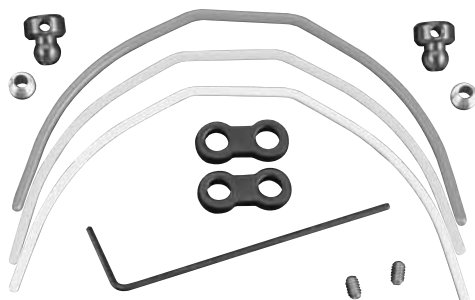

#### **HARDWARE**

<b>B</b>	6x10mm Ball Bearing	DTXC1561
<b>C</b>	8x12mm Ball Bearing	DTXC1581
<b>D</b>	1.5mm E-Clip	DTXC7632
<b>E</b>	3mm E-Clip	DTXQ0524
<b>F</b>	2x12mm Round Head Machine Screw	DTXC8649
<b>G</b>	2x6mm Round Head Self-Tapping Screw	DTXQ0201
<b>H</b>	2x6mm Flat Head Self-Tapping Screw	DTXC8675
<b>J</b>	2.6x6mm Round Head Machine Screw	DTXC8681
<b>K</b>	2.6x8mm Round Head Self-Tapping Screw	DTXQ0203
<b>L</b>	2.6x12mm Round Head Self-Tapping Screw	DTXQ0203
<b>M</b>	2.6x8mm Flat Head Machine Screw	DTXQ0271
<b>N</b>	2.6x10mm Flat Head Self-Tapping Screw	DTXQ0231
<b>P</b>	3x3mm Set Screw	DTXC8660
<b>Q</b>	2.6x6mm Motor Mount Screw	DTXC8686
<b>R</b>	2mm Nylon-Insert Locknut	DTXC8239
<b>T</b>	Body Clip	DTXC6443
<b>U</b>	2.6x6mm Pan Head Self-Tapping Screw	DTXQ0221
<b>V</b>	2.6x8mm Round Head Machine Screw	DTXQ0253
<b>X</b>	2x16mm Socket Head Cap Screw	DTXC8639
<b>Y</b>	2.6mm Nylon-Insert Locknut	DTXQ0422
<b>Z</b>	2.6mm Washer	DTXQ0501

**Other Items Available from DuraTrax®**

6-cell 1600 mAh NiMH Battery  
DTXC2193

Onyx 220 Charger  
DTXP4220

Ball Differential  
DTXC7348

Battery Adapter DTXC2210

Front Sway Bar Set  
DTXC9602

Rear Sway Bar Set  
DTXC9603