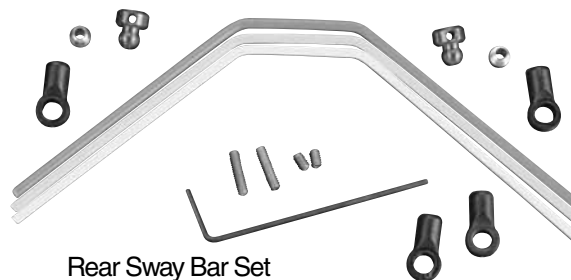

#### **HARDWARE**

<b>B</b>	6x10mm Ball Bearing	DTXC1561
<b>C</b>	8x12mm Ball Bearing	DTXC1581
<b>D</b>	1.5mm E-Clip	DTXC7632
<b>E</b>	3mm E-Clip	DTXQ0524
<b>F</b>	2x12mm Round Head Machine Screw	DTXC8649
<b>G</b>	2x6mm Round Head Self-Tapping Screw	DTXQ0201
<b>H</b>	2x6mm Flat Head Self-Tapping Screw	DTXC8675
<b>J</b>	2.6x6mm Round Head Machine Screw	DTXC8681
<b>K</b>	2.6x8mm Round Head Self-Tapping Screw	DTXQ0203
<b>L</b>	2.6x12mm Round Head Self-Tapping Screw	DTXQ0203
<b>M</b>	2.6x8mm Flat Head Machine Screw	DTXQ0271
<b>N</b>	2.6x10mm Flat Head Self-Tapping Screw	DTXQ0231
<b>P</b>	3x3mm Set Screw	DTXC8660
<b>Q</b>	2.6x6mm Motor Mount Screw	DTXC8686
<b>R</b>	2mm Nylon-Insert Locknut	DTXC8239
<b>T</b>	Body Clip	DTXC6443
<b>U</b>	2.6x6mm Pan Head Self-Tapping Screw	DTXQ0221
<b>V</b>	2.6x8mm Round Head Machine Screw	DTXQ0253
<b>X</b>	2x16mm Socket Head Cap Screw	DTXC8639
<b>Y</b>	2.6mm Nylon-Insert Locknut	DTXQ0422
<b>Z</b>	2.6mm Washer	DTXQ0501

**Other Items Available from DuraTrax®**

6-cell 1600 mAh NiMH Battery  
DTXC2193

Onyx 220 Charger  
DTXP4220

Ball Differential  
DTXC7348

Battery Adapter DTXC2210

Front Sway Bar Set  
DTXC9602

Rear Sway Bar Set  
DTXC9603