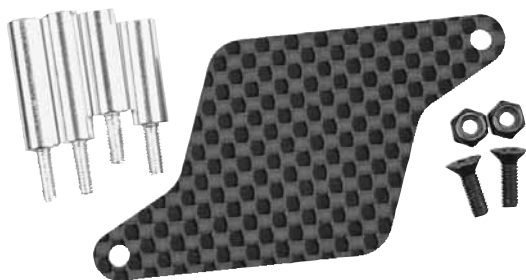

#### **HARDWARE**

<b>B</b>	6x10mm Ball Bearing	DTXC1561
<b>C</b>	8x12mm Ball Bearing	DTXC1581
<b>D</b>	1.5mm E-Clip	DTXC7632
<b>E</b>	3mm E-Clip	DTXQ0524
<b>F</b>	2x12mm Round Head Machine Screw	DTXC8649
<b>G</b>	2x6mm Round Head Self-Tapping Screw	DTXQ0201
<b>H</b>	2x6mm Flat Head Self-Tapping Screw	DTXC8675
<b>J</b>	2.6x6mm Round Head Machine Screw	DTXC8681
<b>K</b>	2.6x8mm Round Head Self-Tapping Screw	DTXQ0203
<b>L</b>	2.6x12mm Round Head Self-Tapping Screw	DTXQ0203
<b>M</b>	2.6x8mm Flat Head Machine Screw	DTXQ0271
<b>N</b>	2.6x10mm Flat Head Self-Tapping Screw	DTXQ0231
<b>P</b>	3x3mm Set Screw	DTXC8660
<b>Q</b>	2.6x6mm Motor Mount Screw	DTXC8686
<b>R</b>	2mm Nylon-Insert Locknut	DTXC8239
<b>T</b>	Body Clip	DTXC6443
<b>U</b>	2.6x6mm Pan Head Self-Tapping Screw	DTXQ0221
<b>V</b>	2.6x8mm Round Head Machine Screw	DTXQ0253
<b>X</b>	2x16mm Socket Head Cap Screw	DTXC8639
<b>Y</b>	2.6mm Nylon-Insert Locknut	DTXQ0422
<b>Z</b>	2.6mm Washer	DTXQ0501

**Other Items Available from DuraTrax®**

6-cell 1600 mAh NiMH Battery  
DTXC2193

Onyx 220 Charger  
DTXP4220

Ball Differential  
DTXC7348

Battery Adapter DTXC2210

Front Sway Bar Set  
DTXC9602

Rear Sway Bar Set  
DTXC9603