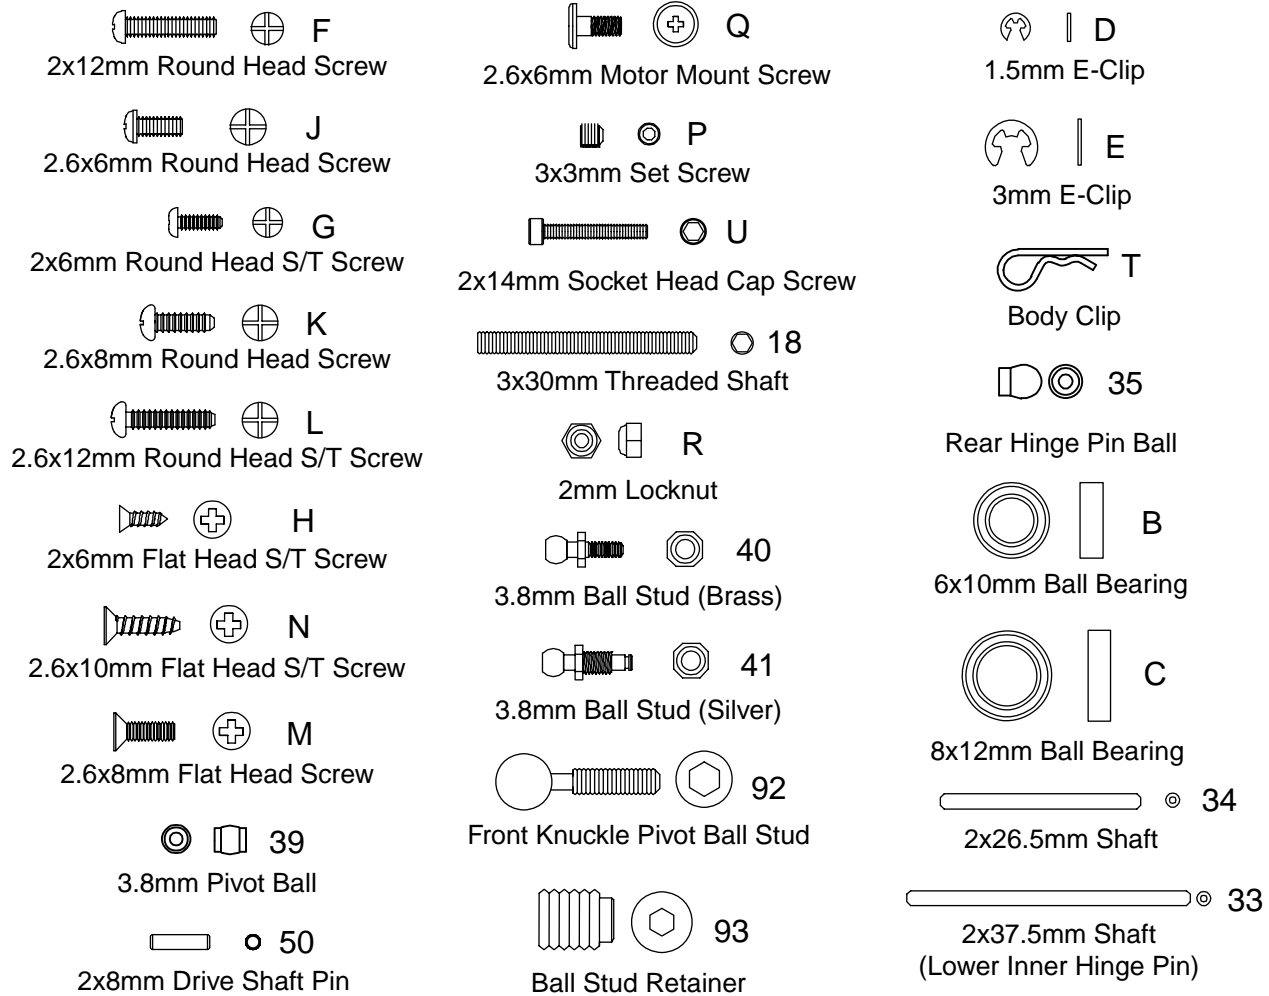

Hardware Chart

Optional Parts

DTXC2194 6-cell 1400mAh NIMH Battery Pack
DTXC6303 Aluminum Steering Bellcrank Posts Blue
DTXC6311 Graphite Battery Strap
DTXC6463 Aluminum Body Post Blue (4)
DTXC6576 Body Unpainted w/Decals
DTXC6599 Graphite Front Brace
DTXC6996 Graphite Chassis
DTXC7278 CV Driveshaft Steel (2)
DTXC7348 Ball Differential
DTXC7442 Graphite Differential Cover (2)
DTXC7443 Graphite Differential Case (2)
DTXC7482 Graphite Center Driveshaft
DTXC7489 Graphite Steering Drag Link
DTXC8005 Aluminum Rear Hub (2)
DTXC8006 Graphite Rear Hub (2)
DTXC8058 Rear Hinge Pin Cover Aluminum Blue
DTXC8065 Aluminum Rear Hinge Pin Plate 3°
DTXC8066 Front Hinge Pin Plate Aluminum Blue
DTXC8211 Aluminum Front Knuckle Blue (2)
DTXC8279 Aluminum Motor Head Sink Blue
DTXC8347 11 Tooth Pinion Gear
DTXC8348 19 Tooth Pinion Gear
DTXC8353 16 Tooth Pinion Gear
DTXC8359 12 Tooth Pinion Gear
DTXC8360 15 Tooth Pinion Gear
DTXC8361 17 Tooth Pinion Gear
DTXC8362 18 Tooth Pinion Gear
DTXC8370 Titanium Pivot Ball Stud (2)

DTXC8813 Graphite Steering Servo Hold-Down
DTXC8863 Aluminum Steering Bellcranks (Blue)
DTXC8992 Aluminum Shock Bushing (4)
DTXC9002 Aluminum Shock Set Blue (2)
DTXC9156 Shock Spring Hard/Green (2)
DTXC9157 Shock Spring Extra Firm/Blue (2)
DTXC9173 Titanium Nitride Shock Shaft (2)
DTXC9268 Graphite Front Shock Tower
DTXC9269 Graphite Rear Shock Tower
DTXC9345 Aluminum Front Upper Arm Set (2)
DTXC9533 Aluminum Front Upper Arm Mount
DTXC9590 Aluminum Rear Suspension Arm Blue (2)
DTXC9593 Turnbuckle Rear Upper Arm (2)
DTXC9594 Aluminum Front Suspension Arm Blue (2)
DTXC9595 Turnbuckle/Tie-Rod With Ball End (2)
DTXC9602 Sway Bar Set Front
DTXC9603 Sway Bar Set Rear
DTXC9776 Yellow Wing
DTXC9777 Green Wing
DTXC9778 Blue Wing
DTXC9781 Graphite Pattern Wing
DTXC9902 Aluminum Wheel Hex (4)
DTXC9907 Blue Wheel (2)
DTXC9908 Green Wheel (2)
DTXC9909 Yellow Wheel (2)
DTXC9910 Graphite Pattern Wheel (4)