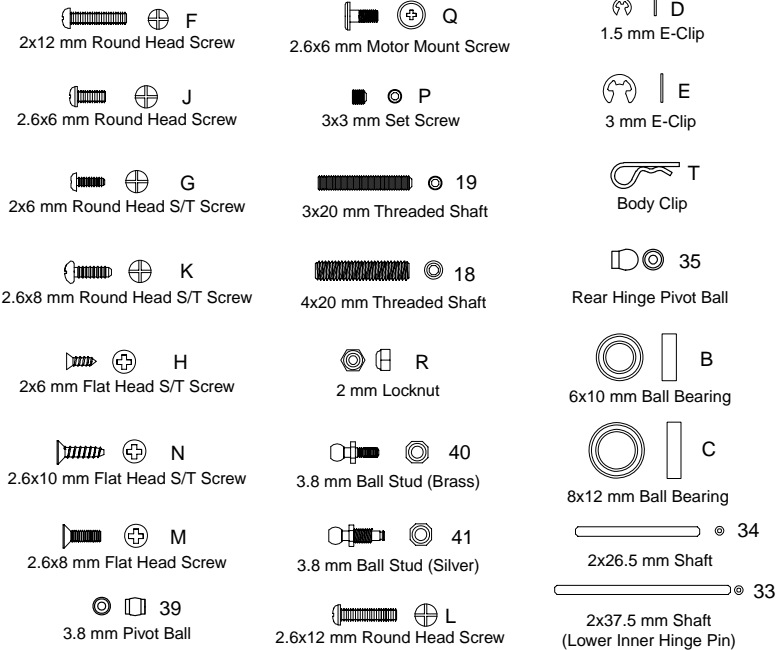

Hardware

DTXC1561	.....6x10 Ball Bearing	.....B x2pcs
DTXC1581	.....8x12 mm Ball Bearing	.....C x2pcs
DTXC6443	.....Body Clip	.....T x6pcs
DTXC7632	.....1.5 mm E-Clip	.....D x16pcs
DTXC8239	.....2 mm Locknut	.....R x10pcs
DTXC8649	.....2x12 mm Round Head Screw	.....F x6pcs
DTXC8660	.....3x3 mm Set Screw	.....P x10pcs
DTXC8675	.....2x6 mm Flat Head S/T Screw	.....H x6pcs
DTXC8681	.....2.6x6 mm Round Head Screw	.....J x6pcs
DTXC8686	.....2.6 mm Motor Mount Screw	.....Q x4pcs
DTXQ0201	.....2 mm Round Head S/T Screw	.....G x4pcs
DTXQ0203	.....2.6 mm Round Head S/T Screw	.....K,L x5pcs
DTXQ0231	.....2.6 mm Flat Head S/T Screw	.....N x5pcs
DTXQ0271	.....2.6 mm Flat Head Screw	.....M x5pcs
DTXQ0524	.....3 mm E-Clip	.....E x10pcs

To order replacement parts or to send your model in for repairs covered under warranty, you should send your model to DuraTrax's authorized U.S. repair facility:

Hobby Services
3002 N. Apollo Drive, Ste. 1, Champaign, Illinois 61822
Attn. Service Department
Phone: (217) 398-0007 9:00 A.M. - 5:00 P.M. Central Time M-F
E-Mail: hobbyservices@hobbico.com

ST indicates Stress-Tech™ part

Hardware Chart

Optional Parts

DTXC2195	6-Cell 1100mAh NiMH Battery Pack
DTXC3309	VR3 Motor
DTXC6507	Clear Body With Decals
DTXC6599	Graphite Front Brace
DTXC6996	Graphite Chassis
DTXC7286	CV Driveshaft (2)
DTXC7348	Ball Differential
DTXC7442	Graphite Differential Cover
DTXC7443	Graphite Differential Case
DTXC7482	Graphite Center Driveshaft
DTXC7489	Steering Drag Link Graphite
DTXC8005	Aluminum Rear Hub (2)
DTXC8056	Titanium 2x26.5 mm Hinge Pin (2)
DTXC8057	Titanium 2x37.5 mm Hinge Pin (2)
DTXC8058	Aluminum Rear Hinge Pin Cover
DTXC8066	Aluminum Front Hinge Pin Support
DTXC8216	Aluminum Front Knuckle (2)
DTXC8279	Aluminum Motor Heatsink
DTXC8347	11 Tooth Pinion Gear
DTXC8348	19 Tooth Pinion Gear
DTXC8349	13 Tooth Pinion Gear
DTXC8624	Aluminum Screw Set
DTXC8813	Steering Servo Hold-Down
DTXC8997	Aluminum Front Shock (2)

DTXC8998	Aluminum Rear Shock (2)
DTXC9186	Graphite Front Shock Tower
DTXC9187	Graphite Rear Shock Tower
DTXC9275	Front Shock Springs (White / Soft) (2)
DTXC9276	Rear Shock Springs (White / Soft) (2)
DTXC9277	Front Shock Springs (Green / Firm) (2)
DTXC9278	Rear Shock Springs (Green / Firm) (2)
DTXC9279	Aluminum Shock Bushing (4)
DTXC9533	Aluminum Front Upper Arm Mount
DTXC9590	Aluminum Front Suspension Arm (2)
DTXC9591	Aluminum Rear Suspension Arm (2)
DTXC9602	Front Sway Bar Set
DTXC9603	Rear Sway Bar Set
DTXC9663	Square Block Tire (2)
DTXC9664	Arrowhead Tire (2)
DTXC9776	Yellow Wing
DTXC9777	Green Wing
DTXC9778	Blue Wing
DTXC9813	Front Upper Arm Turnbuckle (2)
DTXC9814	Rear Upper Arm Turnbuckle (2)
DTXC9815	Turnbuckle / Tie-Rod (2)
DTXC9887	Yellow Wheel (2)
DTXC9888	Green Wheel (2)
DTXC9889	Blue Wheel (2)
DTXC9902	Aluminum Wheel Hex (4)