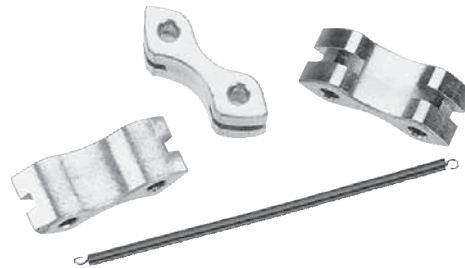

**Other Items Available from DuraTrax®**

6-cell 5000 mAh NiMH Battery  
DTXC2151

7.4V 4000mAh 25C LiPo Battery  
DTXC1814

Onyx 230 AC/DC  
Advanced Charger w/LCD  
DTXP4230

Aluminum Rear Arm  
DTXC4791

Aluminum Front Wheel  
DTXC4863

500 Brushless Motor 5900kV  
DTXC4601

Aluminum Clutch Shoe Assembly  
DTXC4668

For more optional parts and accessories,  
contact your hobby dealer or [duratrax.com](http://duratrax.com)