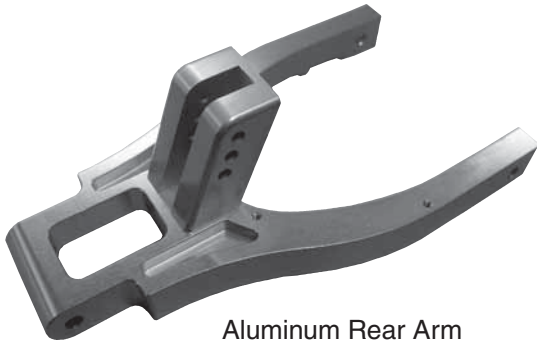

**Other Items Available from DuraTrax®**

6-cell 5000 mAh NiMH Battery  
DTXC2151

7.4V 4000mAh 25C LiPo Battery  
DTXC1814

Onyx 230 AC/DC  
Advanced Charger w/LCD  
DTXP4230

Aluminum Rear Arm  
DTXC4791

Aluminum Front Wheel  
DTXC4863

500 Brushless Motor 5900kV  
DTXC4601

Aluminum Clutch Shoe Assembly  
DTXC4668

For more optional parts and accessories,  
contact your hobby dealer or [duratrax.com](http://duratrax.com)