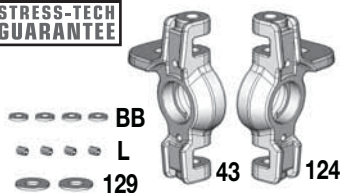

DKR8-E

EXPLODED VIEW

EXPLODED VIEW

**F/R Alum Shock Set
DTXC8985**

**Shock Boots
DTXC8987**

PROTECTED BY™
**STRESS-TECH
GUARANTEE**

**Shock Parts
DTXC9080**

**Shock Bladders
DTXC9081**

90

PARTS LIST

**Front Shock Tower
DTXC9285**

**Rear Shock Tower
DTXC9287**

**4mm Shock O-Rings
DTXC9289**

**Shock Springs (Black)
DTXC9296**

**Steering Rack Bushings
DTXC9465**

PROTECTED BY™
**STRESS-TECH
GUARANTEE**

**Steering Knuckles
DTXC9466**

PROTECTED BY™
**STRESS-TECH
GUARANTEE**

**Susp. Arm Mount Set
DTXC9611**

PROTECTED BY™
**STRESS-TECH
GUARANTEE**

**Suspension Arms
DTXC9612**

**Shock Cap Bottoms
DTXC9082**

**Shock Cap Tops
DTXC9083**