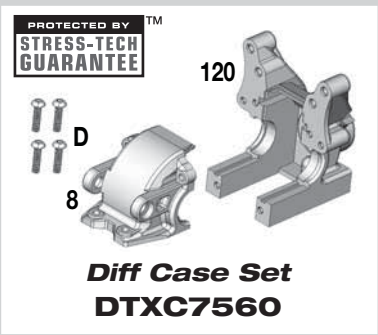

**Center Diff Set
DTXC7491**

**Front/Rear Diff Set
DTXC7492**

**Diff Ring Gear (43T)
DTXC7493**

**Diff Pinion Gear (10T)
DTXC7494**

**Diff Case Set
DTXC7560**

- 108 Spring Adjusting Collar..... DTXC8985
- 109 Shock Spring..... DTXC9296, DTXC8985
- 110 Shock Piston DTXC9080, DTXC8985
- 111 Shock Shaft Washer (Small)..... DTXC9080, DTXC8985
- 112 Shock Shaft O-Ring (4mm) DTXC9289, DTXC8985
- 113 Shock Shaft Spacer..... DTXC9080, DTXC8985
- 114 Shock Shaft Washer (Large) DTXC9080, DTXC8985
- 115 Shock Shaft..... DTXC9084, DTXC8985
- 116 Lower Spring Retainer..... DTXC9080, DTXC8985
- 117 Shock Ball Cup..... DTXC9080, DTXC8985
- 118 Diff Housing..... DTXC7561, DTXC7491,
DTXC7492
- 119 Bearing 6x13mm DTXC1573
- 120 Diff Case..... DTXC7560
- 121 Front Hub Carrier (Left) DTXC8068
- 122 Chassis, Rear DTXC7022
- 123 Chassis Support (Rear)..... DTXC7041
- 124 Steering Knuckle (Left)..... DTXC9466
- 125 Center Diff Mount (Top)..... DTXC6954
- 126 Center Diff Mount (Bottom) DTXC6954
- 127 Lower Wing Mount (Left) DTXC9962
- 128 Upper Wing Mount (Left) DTXC9962
- 129 Steering Knuckle Shim DTXC9466
- 131 Shock Spring (Rear)..... DTXC9296, DTXC8985