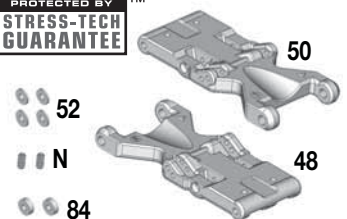

**Suspension Arms
DTXC9612**