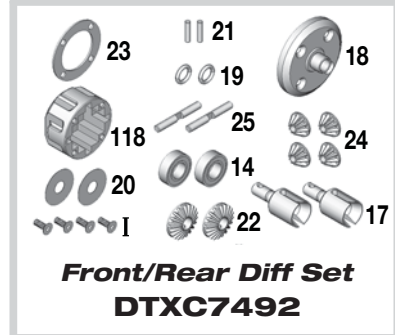

**Diff Ring Gear (43T)
DTXC7493**

**Front/Rear Diff Set
DTXC7492**