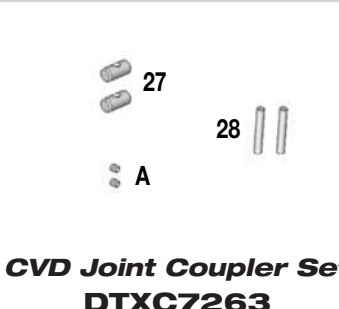

PARTS LIST

**Center Diff Mount
DTXC6954**

**Dogbones (106mm)
DTXC6955**

**Chassis Set
DTXC7022**

**Chassis Front Plate
DTXC7023**

**CVD Axles
DTXC7262**

**CVD Joint Coupler Set
DTXC7263**

**Decal Sheet
DTXC7324**