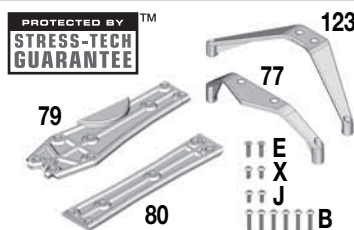

45

**15x21mm Ball Bearings
DTXC1601**

This parts list shows the key number, part description and parts bag stock number for ordering. If there are multiple stock numbers listed, that particular part is available in several places. Refer to the replacement parts bag list for the contents of each parts bag.

9

92

**Front/Rear Bumpers
DTXC6878**

PROTECTED BY™
STRESS-TECH
GUARANTEE

38

95

81

82

**Chassis Brace Set
DTXC7024**

PROTECTED BY™
STRESS-TECH
GUARANTEE

123

79

77

80

E

X