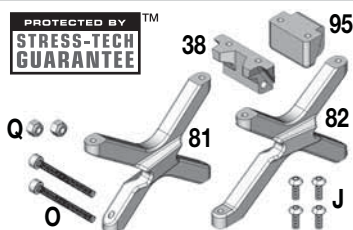

**Body (Clear) w/Decal
DTXC6337**

38

95

81

82

**Chassis Brace Set
DTXC7024**

PROTECTED BY™
STRESS-TECH
GUARANTEE