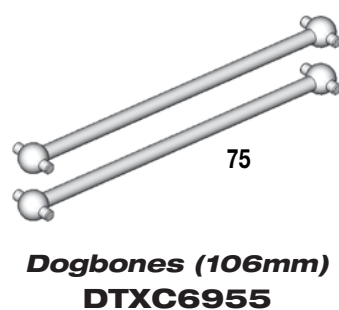

46 Front Hub Carrier (Right).....	DTXC8068	77 Chassis Support (Front)	DTXC7041
47 Outer Suspension Hinge Pin (Front)	DTXC8062	78 Front Body Post.....	DTXC8395
48 Suspension Arm (Right)	DTXC9612	79 Front Upper Deck	DTXC7041
49 Front Chassis Plate	DTXC7023	80 Rear Upper Deck.....	DTXC7041
50 Suspension Arm (Left)	DTXC9612	81 Front Chassis Brace	DTXC7024
51 Swaybar Ball End	DTXC9625	82 Rear Chassis Brace	DTXC7024
52 Suspension Arm Spacer (Thin)	DTXC9612	83 Rear Hub Carrier.....	DTXC8069
53 Steering Rack Bushing.....	DTXC9465	84 Suspension Arm Spacer (Thick).....	DTXC9612
54 Steering Rack.....	DTXC9463	85 Rear Axle Shaft.....	DTXC8455
55 Servo Saver Arm (Lower).....	DTXC8845	87 Suspension Arm Bushing.....	DTXC8069
56 Steering Post.....	DTXC9464	88 Rear Hinge Pin (Outer).....	DTXC8063
57 Steering Post Mount.....	DTXC8845	89 Clear Body w/Decal.....	DTXC9287
58 Servo Saver Spring	DTXC8847	90 Body Clip.....	DTXC9287
59 Servo Saver Arm (Upper).....	DTXC8845	91 Rear Shock Tower	DTXC9287
60 Servo Saver Adjusting Nut	DTXC8846	92 Rear Bumper	DTXC6878
61 Steering Post Bushing.....	DTXC8845	93 1° Suspension Arm Mount (Rear/Rear)	DTXC9616
62 Steering Post Brace.....	DTXC8845	94 Suspension Arm Mount (Rear/Front)	DTXC9611
63 Servo Saver Spacer	DTXC8845	95 Upper Deck Mount (Rear)	DTXC7024
64 Radio Box Lid.....	DTXC8395	96 Lower Wing Mount (Right).....	DTXC9962
65 Battery Spacer Block.....	DTXC7022	97 Upper Wing Mount (Right).....	DTXC9962
66 Steering Ball Cup 6mm	DTXC6196	98 Wing Mount Support	DTXC9962
67 Servo Arm	DTXC8844	99 Wing Mount Plate	DTXC9962
68 Motor Mount Clamp.....	DTXC6954	100 Wing Washer	DTXC9962
70 Motor Mount Plate.....	DTXC8283	101 Rear Wing	DTXC9963
71 Motor Mount Cam.....	DTXC8284	102 Shock Cap (Top).....	DTXC9083, DTXC8985
72 Battery Strap	DTXC6307	103 Shock Cap Bladder	DTXC9081, DTXC8985
73 Spur Gear (46T).....	DTXC9330, DTXC7491	104 Shock Body	DTXC8985
74 Spur Gear Mount.....	DTXC9331, DTXC7491	105 Shock Cap (Bottom).....	DTXC9082, DTXC8985
75 Dogbone (106mm)	DTXC6955	106 Spring Adjusting Collar O-Ring	DTXC8985
76 Chassis (Front).....	DTXC7022	107 Shock Boot.....	DTXC8985, DTXC8987