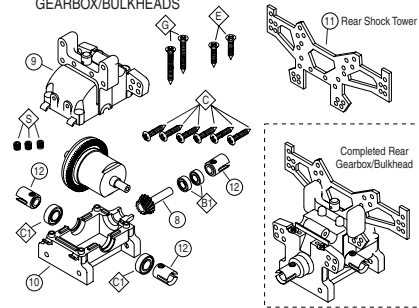

# NITRO QUAKE

RADIO TRAY

REAR SUSPENSION

FRONT SUSPENSION

STEERING ASSEMBLY

CHASSIS

GEARBOX/BULKHEADS

ENGINE/CLUTCH ASSEMBLY

DIFFERENTIALS

CHASSIS CENTER

LINKAGES

CENTER DIFFERENTIAL ASSEMBLY

**Hardware**

◆ 3x10mm S/T Screw	◆ 4x6mm FH Screw	◆ 3mm Locknut
◆ 3x15mm S/T Screw	◆ 3x4mm Screw	◆ 4mm Locknut
◆ 4x12mm S/T Screw	◆ 4x22mm Screw	◆ 2.5mm E-Clip
◆ 4x15mm S/T Screw	◆ 3x5mm Cap Screw	◆ 3mm E-Clip
◆ 4x22mm FH S/T Screw	◆ 3x12mm Cap Screw	◆ 5mm E-Clip
◆ 4x25mm FH S/T Screw	◆ 3x20mm Cap Screw	◆ 3mm Washer
◆ 4x33mm FH S/T Screw	◆ 3x3mm Set Screw	◆ 2x7mm FH Screw
◆ 4x16mm FH S/T Screw	◆ 3x4mm Set Screw	◆ 5x10mm Ball Bearing
◆ 4x10mm S/T Screw	◆ 4x5mm Set Screw	◆ 6x12mm Ball Bearing
	◆ 5x5mm Set Screw	◆ 8x16mm Ball Bearing