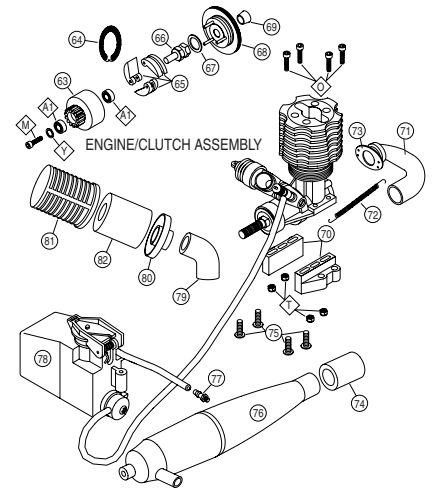

# NITRO QUAKE

RADIO TRAY

REAR SUSPENSION

FRONT SUSPENSION

STEERING ASSEMBLY

CHASSIS

GEARBOX/BULKHEADS

ENGINE/CLUTCH ASSEMBLY

DIFFERENTIALS

CHASSIS CENTER

LINKAGES

CENTER DIFFERENTIAL ASSEMBLY

**Hardware**

◆ 3x10mm S/T Screw	◆ 4x6mm FH Screw	◆ 3mm Locknut
◆ 3x15mm S/T Screw	◆ 3x4mm Screw	◆ 4mm Locknut
◆ 4x12mm S/T Screw	◆ 4x22mm Screw	◆ 2.5mm E-Clip
◆ 4x15mm S/T Screw	◆ 3x5mm Cap Screw	◆ 3mm E-Clip
◆ 4x22mm FH S/T Screw	◆ 3x12mm Cap Screw	◆ 5mm E-Clip
◆ 4x25mm FH S/T Screw	◆ 3x20mm Cap Screw	◆ 3mm Washer
◆ 4x33mm FH S/T Screw	◆ 3x3mm Set Screw	◆ 2x7mm FH Screw
◆ 4x16mm FH S/T Screw	◆ 3x4mm Set Screw	◆ 5x10mm Ball Bearing
◆ 4x10mm S/T Screw	◆ 4x5mm Set Screw	◆ 6x12mm Ball Bearing
	◆ 5x5mm Set Screw	◆ 8x16mm Ball Bearing