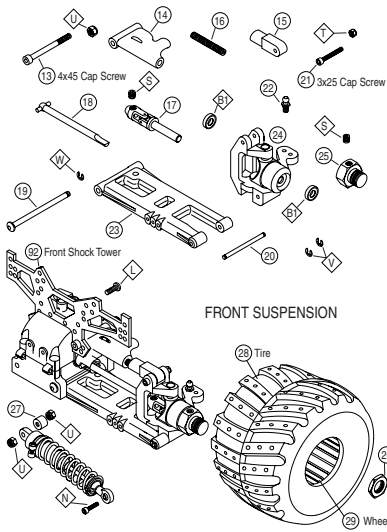

# NITRO QUAKE

RADIO TRAY

REAR SUSPENSION

FRONT SUSPENSION

STEERING ASSEMBLY

CHASSIS

GEARBOX/BULKHEADS

ENGINE/CLUTCH ASSEMBLY

DIFFERENTIALS

CHASSIS CENTER

LINKAGES

CENTER DIFFERENTIAL ASSEMBLY

**Hardware**

◆ 3x10mm S/T Screw	◆ 4x6mm FH Screw	◆ 3mm Locknut
◆ 3x15mm S/T Screw	◆ 3x4mm Screw	◆ 4mm Locknut
◆ 4x12mm S/T Screw	◆ 4x22mm Screw	◆ 2.5mm E-Clip
◆ 4x15mm S/T Screw	◆ 3x5mm Cap Screw	◆ 3mm E-Clip
◆ 4x22mm FH S/T Screw	◆ 3x12mm Cap Screw	◆ 5mm E-Clip
◆ 4x25mm FH S/T Screw	◆ 3x20mm Cap Screw	◆ 3mm Washer
◆ 4x33mm FH S/T Screw	◆ 3x3mm Set Screw	◆ 2x7mm FH Screw
◆ 4x16mm FH S/T Screw	◆ 3x4mm Set Screw	◆ 5x10mm Ball Bearing
◆ 4x10mm S/T Screw	◆ 4x5mm Set Screw	◆ 6x12mm Ball Bearing
	◆ 5x5mm Set Screw	◆ 8x16mm Ball Bearing