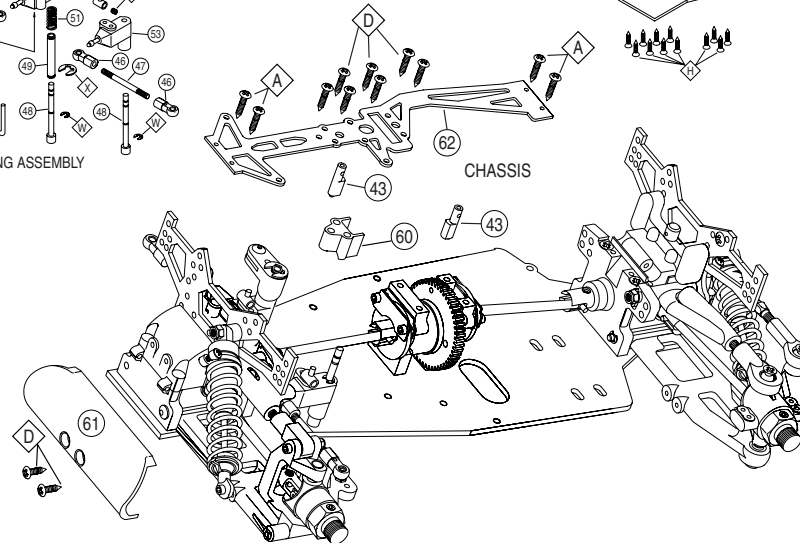

# NITRO QUAKE

RADIO TRAY

REAR SUSPENSION

FRONT SUSPENSION

STEERING ASSEMBLY

CHASSIS

GEARBOX/BULKHEADS

ENGINE/CLUTCH ASSEMBLY

DIFFERENTIALS

CHASSIS CENTER

LINKAGES

CENTER DIFFERENTIAL ASSEMBLY

**Hardware**

◆ 3x10mm S/T Screw	◆ 4x6mm FH Screw	◆ 3mm Locknut
◆ 3x15mm S/T Screw	◆ 3x4mm Screw	◆ 4mm Locknut
◆ 4x12mm S/T Screw	◆ 4x22mm Screw	◆ 2.5mm E-Clip
◆ 4x15mm S/T Screw	◆ 3x5mm Cap Screw	◆ 3mm E-Clip
◆ 4x22mm FH S/T Screw	◆ 3x12mm Cap Screw	◆ 5mm E-Clip
◆ 4x25mm FH S/T Screw	◆ 3x20mm Cap Screw	◆ 3mm Washer
◆ 4x33mm FH S/T Screw	◆ 3x3mm Set Screw	◆ 2x7mm FH Screw
◆ 4x16mm FH S/T Screw	◆ 3x4mm Set Screw	◆ 5x10mm Ball Bearing
◆ 4x10mm S/T Screw	◆ 4x5mm Set Screw	◆ 6x12mm Ball Bearing
	◆ 5x5mm Set Screw	◆ 8x16mm Ball Bearing