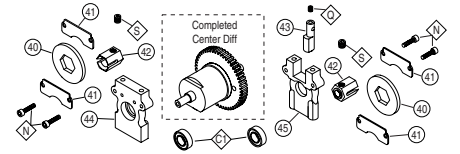

# NITRO QUAKE

RADIO TRAY

REAR SUSPENSION

FRONT SUSPENSION

STEERING ASSEMBLY

CHASSIS

GEARBOX/BULKHEADS

ENGINE/CLUTCH ASSEMBLY

DIFFERENTIALS

CHASSIS CENTER

LINKAGES

CENTER DIFFERENTIAL ASSEMBLY

**Hardware**

◆ 3x10mm S/T Screw	◆ 4x6mm FH Screw	◆ 3mm Locknut
◆ 3x15mm S/T Screw	◆ 3x4mm Screw	◆ 4mm Locknut
◆ 4x12mm S/T Screw	◆ 4x22mm Screw	◆ 2.5mm E-Clip
◆ 4x15mm S/T Screw	◆ 3x5mm Cap Screw	◆ 3mm E-Clip
◆ 4x22mm FH S/T Screw	◆ 3x12mm Cap Screw	◆ 5mm E-Clip
◆ 4x25mm FH S/T Screw	◆ 3x20mm Cap Screw	◆ 3mm Washer
◆ 4x33mm FH S/T Screw	◆ 3x3mm Set Screw	◆ 2x7mm FH Screw
◆ 4x16mm FH S/T Screw	◆ 3x4mm Set Screw	◆ 5x10mm Ball Bearing
◆ 4x10mm S/T Screw	◆ 4x5mm Set Screw	◆ 6x12mm Ball Bearing
	◆ 5x5mm Set Screw	◆ 8x16mm Ball Bearing