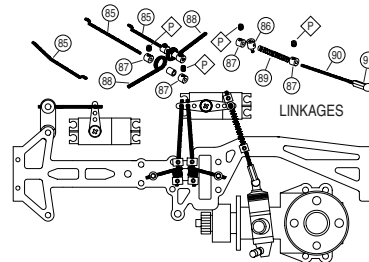

# NITRO QUAKE

RADIO TRAY

REAR SUSPENSION

FRONT SUSPENSION

STEERING ASSEMBLY

CHASSIS

GEARBOX/BULKHEADS

ENGINE/CLUTCH ASSEMBLY

DIFFERENTIALS

CHASSIS CENTER

LINKAGES

CENTER DIFFERENTIAL ASSEMBLY

**Hardware**

◆ 3x10mm S/T Screw	◆ 4x6mm FH Screw	◆ 3mm Locknut
◆ 3x15mm S/T Screw	◆ 3x4mm Screw	◆ 4mm Locknut
◆ 4x12mm S/T Screw	◆ 4x22mm Screw	◆ 2.5mm E-Clip
◆ 4x15mm S/T Screw	◆ 3x5mm Cap Screw	◆ 3mm E-Clip
◆ 4x22mm FH S/T Screw	◆ 3x12mm Cap Screw	◆ 5mm E-Clip
◆ 4x25mm FH S/T Screw	◆ 3x20mm Cap Screw	◆ 3mm Washer
◆ 4x33mm FH S/T Screw	◆ 3x3mm Set Screw	◆ 2x7mm FH Screw
◆ 4x16mm FH S/T Screw	◆ 3x4mm Set Screw	◆ 5x10mm Ball Bearing
◆ 4x10mm S/T Screw	◆ 4x5mm Set Screw	◆ 6x12mm Ball Bearing
	◆ 5x5mm Set Screw	◆ 8x16mm Ball Bearing