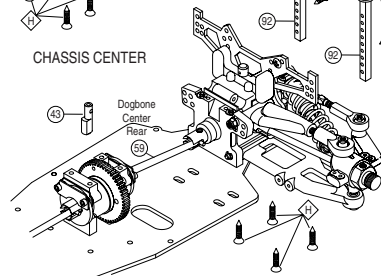

# NITRO QUAKE

RADIO TRAY

REAR SUSPENSION

FRONT SUSPENSION

STEERING ASSEMBLY

CHASSIS

GEARBOX/BULKHEADS

ENGINE/CLUTCH ASSEMBLY

DIFFERENTIALS

CHASSIS CENTER

LINKAGES

CENTER DIFFERENTIAL ASSEMBLY

**Hardware**

◆ 3x10mm S/T Screw	◆ 4x6mm FH Screw	◆ 3mm Locknut
◆ 3x15mm S/T Screw	◆ 3x4mm Screw	◆ 4mm Locknut
◆ 4x12mm S/T Screw	◆ 4x22mm Screw	◆ 2.5mm E-Clip
◆ 4x15mm S/T Screw	◆ 3x5mm Cap Screw	◆ 3mm E-Clip
◆ 4x22mm FH S/T Screw	◆ 3x12mm Cap Screw	◆ 5mm E-Clip
◆ 4x25mm FH S/T Screw	◆ 3x20mm Cap Screw	◆ 3mm Washer
◆ 4x33mm FH S/T Screw	◆ 3x3mm Set Screw	◆ 2x7mm FH Screw
◆ 4x16mm FH S/T Screw	◆ 3x4mm Set Screw	◆ 5x10mm Ball Bearing
◆ 4x10mm S/T Screw	◆ 4x5mm Set Screw	◆ 6x12mm Ball Bearing
	◆ 5x5mm Set Screw	◆ 8x16mm Ball Bearing