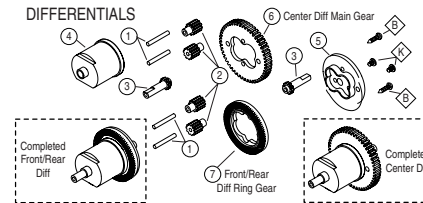

# NITRO QUAKE

RADIO TRAY

REAR SUSPENSION

FRONT SUSPENSION

STEERING ASSEMBLY

CHASSIS

GEARBOX/BULKHEADS

ENGINE/CLUTCH ASSEMBLY

DIFFERENTIALS

CHASSIS CENTER

LINKAGES

CENTER DIFFERENTIAL ASSEMBLY

**Hardware**

◆ 3x10mm S/T Screw	◆ 4x6mm FH Screw	◆ 3mm Locknut
◆ 3x15mm S/T Screw	◆ 3x4mm Screw	◆ 4mm Locknut
◆ 4x12mm S/T Screw	◆ 4x22mm Screw	◆ 2.5mm E-Clip
◆ 4x15mm S/T Screw	◆ 3x5mm Cap Screw	◆ 3mm E-Clip
◆ 4x22mm FH S/T Screw	◆ 3x12mm Cap Screw	◆ 5mm E-Clip
◆ 4x25mm FH S/T Screw	◆ 3x20mm Cap Screw	◆ 3mm Washer
◆ 4x33mm FH S/T Screw	◆ 3x3mm Set Screw	◆ 2x7mm FH Screw
◆ 4x16mm FH S/T Screw	◆ 3x4mm Set Screw	◆ 5x10mm Ball Bearing
◆ 4x10mm S/T Screw	◆ 4x5mm Set Screw	◆ 6x12mm Ball Bearing
	◆ 5x5mm Set Screw	◆ 8x16mm Ball Bearing