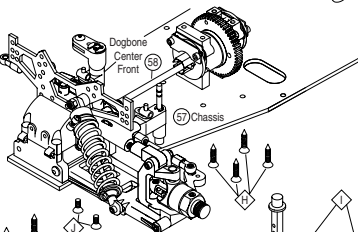

# NITRO QUAKE

RADIO TRAY

REAR SUSPENSION

FRONT SUSPENSION

STEERING ASSEMBLY

CHASSIS

GEARBOX/BULKHEADS

ENGINE/CLUTCH ASSEMBLY

DIFFERENTIALS

CHASSIS CENTER

LINKAGES

CENTER DIFFERENTIAL ASSEMBLY

**Hardware**

◆ 3x10mm S/T Screw	◆ 4x6mm FH Screw	◆ 3mm Locknut
◆ 3x15mm S/T Screw	◆ 3x4mm Screw	◆ 4mm Locknut
◆ 4x12mm S/T Screw	◆ 4x22mm Screw	◆ 2.5mm E-Clip
◆ 4x15mm S/T Screw	◆ 3x5mm Cap Screw	◆ 3mm E-Clip
◆ 4x22mm FH S/T Screw	◆ 3x12mm Cap Screw	◆ 5mm E-Clip
◆ 4x25mm FH S/T Screw	◆ 3x20mm Cap Screw	◆ 3mm Washer
◆ 4x33mm FH S/T Screw	◆ 3x3mm Set Screw	◆ 2x7mm FH Screw
◆ 4x16mm FH S/T Screw	◆ 3x4mm Set Screw	◆ 5x10mm Ball Bearing
◆ 4x10mm S/T Screw	◆ 4x5mm Set Screw	◆ 6x12mm Ball Bearing
	◆ 5x5mm Set Screw	◆ 8x16mm Ball Bearing