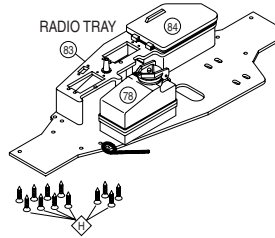

DURATRAX

NITRO QUAKE

RADIO TRAY