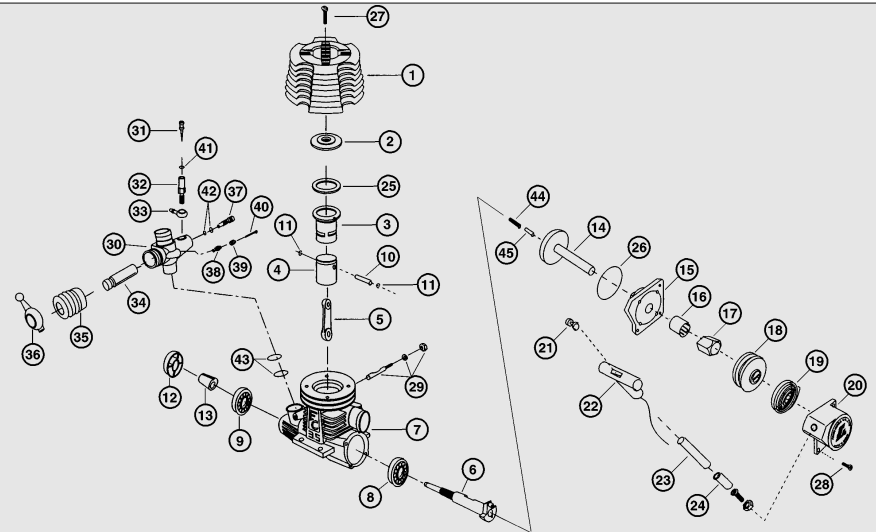

Optional Parts

DTXC6365	Body Unpainted
DTXC7170	Clutch Spring Racing (3)
DTXC8302	Steel Main Gear (51T)
DTXC9575	Stabilizer Bar Set
DTXC9731	Titanium Shock Shaft (2)
DTXC9733	Torsen Differential Center
DTXC9734	Torsen Differential Front/Rear
DTXC9748	Turnbuckle 5 x 35mm (2)

To order replacement parts or to send your model in for repairs covered under warranty, you should send your model to DuraTrax's authorized U.S. repair facility:

Hobby Services
1610 Interstate Drive
Champaign, Illinois 61822
Attn: Service Department
Phone: (217) 398-0007 9:00 A.M. - 5:00 P.M. Central Time M-F
E-Mail: hobbyservices@hobbico.com

ST indicates Stress-Tech™ part

TORQ .21 EXPLODED VIEW & PARTS LIST

Replacement Parts