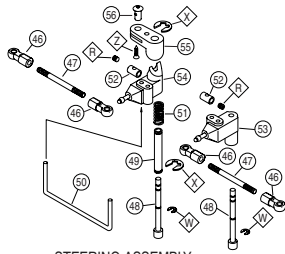

# NITRO QUAKE

RADIO TRAY

REAR SUSPENSION

FRONT SUSPENSION

STEERING ASSEMBLY

CHASSIS

GEARBOX/BULKHEADS

ENGINE/CLUTCH ASSEMBLY

DIFFERENTIALS

CHASSIS CENTER

LINKAGES

CENTER DIFFERENTIAL ASSEMBLY

**Hardware**

◆ 3x10mm S/T Screw	◆ 4x6mm FH Screw	◆ 3mm Locknut
◆ 3x15mm S/T Screw	◆ 3x4mm Screw	◆ 4mm Locknut
◆ 4x12mm S/T Screw	◆ 4x22mm Screw	◆ 2.5mm E-Clip
◆ 4x15mm S/T Screw	◆ 3x5mm Cap Screw	◆ 3mm E-Clip
◆ 4x22mm FH S/T Screw	◆ 3x12mm Cap Screw	◆ 5mm E-Clip
◆ 4x25mm FH S/T Screw	◆ 3x20mm Cap Screw	◆ 3mm Washer
◆ 4x33mm FH S/T Screw	◆ 3x3mm Set Screw	◆ 2x7mm FH Screw
◆ 4x16mm FH S/T Screw	◆ 3x4mm Set Screw	◆ 5x10mm Ball Bearing
◆ 4x10mm S/T Screw	◆ 4x5mm Set Screw	◆ 6x12mm Ball Bearing
	◆ 5x5mm Set Screw	◆ 8x16mm Ball Bearing