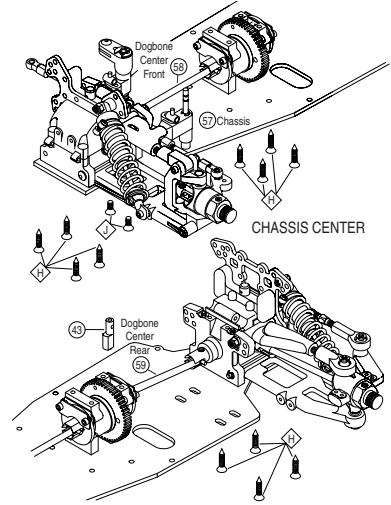

DURATRAX

Axis

Hardware			
	3x10mm S/T Screw		3mm Locknut
	3x15mm S/T Screw		4mm Locknut
	4x12mm S/T Screw		2.5mm E-Clip
	4x15mm S/T Screw		3mm E-Clip
	4x22mm FH S/T Screw		5mm E-Clip
	4x25mm FH S/T Screw		3mm Washer
	4x33mm FH S/T Screw		2x7mm FH Screw
	4x16mm FH S/T Screw		5x10mm Ball Bearing
	4x18mm FH S/T Screw		6x12mm Ball Bearing
	4x6mm FH Screw		8x16mm Ball Bearing
	3x4mm Screw		
	4x22mm Screw		
	3x5mm Cap Screw		
	3x12mm Cap Screw		
	3x20mm Cap Screw		
	3x3mm Set Screw		
	3x4mm Set Screw		
	4x5mm Set Screw		
	5x5mm Set Screw