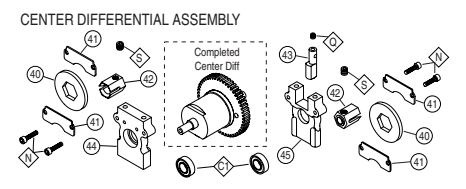

DURATRAX

Axis

Hardware			
	3x10mm S/T Screw		3mm Locknut
	3x15mm S/T Screw		4mm Locknut
	4x12mm S/T Screw		2.5mm E-Clip
	4x15mm S/T Screw		3mm E-Clip
	4x22mm FH S/T Screw		5mm E-Clip
	4x25mm FH S/T Screw		3mm Washer
	4x33mm FH S/T Screw		2x7mm FH Screw
	4x16mm FH S/T Screw		5x10mm Ball Bearing
	4x18mm FH S/T Screw		6x12mm Ball Bearing
	4x6mm FH Screw		8x16mm Ball Bearing
	3x4mm Screw		
	4x22mm Screw		
	3x5mm Cap Screw		
	3x12mm Cap Screw		
	3x20mm Cap Screw		
	3x3mm Set Screw		
	3x4mm Set Screw		
	4x5mm Set Screw		
	5x5mm Set Screw