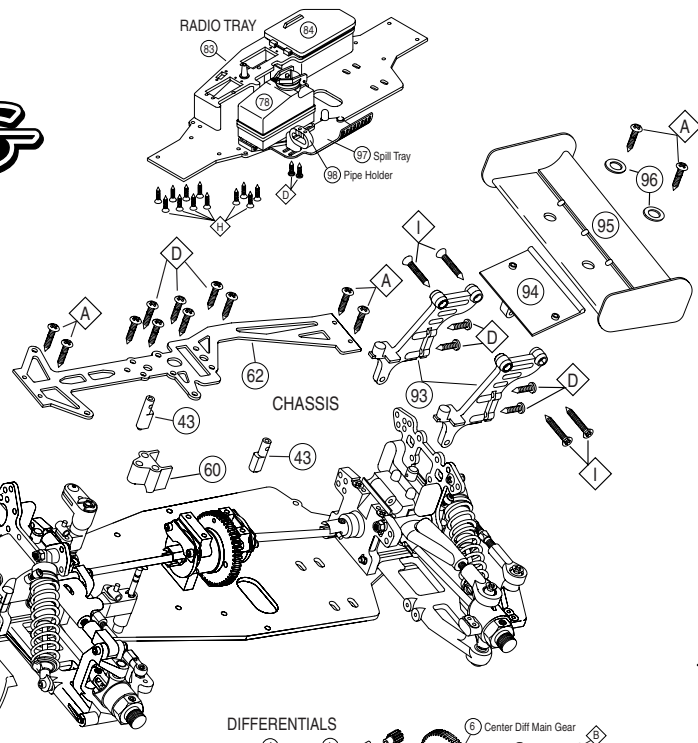

*Optional

DURATRAX

Axis

Hardware			
	3x10mm S/T Screw		3mm Locknut
	3x15mm S/T Screw		4mm Locknut
	4x12mm S/T Screw		2.5mm E-Clip
	4x15mm S/T Screw		3mm E-Clip
	4x22mm FH S/T Screw		5mm E-Clip
	4x25mm FH S/T Screw		3mm Washer
	4x33mm FH S/T Screw		2x7mm FH Screw
	4x16mm FH S/T Screw		5x10mm Ball Bearing
	4x18mm FH S/T Screw		6x12mm Ball Bearing
	4x6mm FH Screw		8x16mm Ball Bearing
	3x4mm Screw		
	4x22mm Screw		
	3x5mm Cap Screw		
	3x12mm Cap Screw		
	3x20mm Cap Screw		
	3x3mm Set Screw		
	3x4mm Set Screw		
	4x5mm Set Screw		
	5x5mm Set Screw		