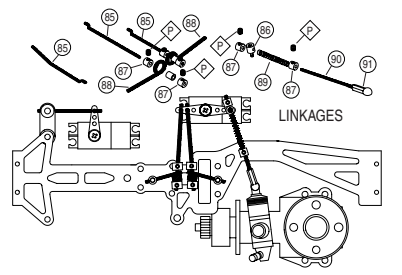

DURATRAX

Axis

Hardware			
	3x10mm S/T Screw		3mm Locknut
	3x15mm S/T Screw		4mm Locknut
	4x12mm S/T Screw		2.5mm E-Clip
	4x15mm S/T Screw		3mm E-Clip
	4x22mm FH S/T Screw		5mm E-Clip
	4x25mm FH S/T Screw		3mm Washer
	4x33mm FH S/T Screw		2x7mm FH Screw
	4x16mm FH S/T Screw		5x10mm Ball Bearing
	4x18mm FH S/T Screw		6x12mm Ball Bearing
	4x6mm FH Screw		8x16mm Ball Bearing
	3x4mm Screw		
	4x22mm Screw		
	3x5mm Cap Screw		
	3x12mm Cap Screw		
	3x20mm Cap Screw		
	3x3mm Set Screw		
	3x4mm Set Screw		
	4x5mm Set Screw		
	5x5mm Set Screw