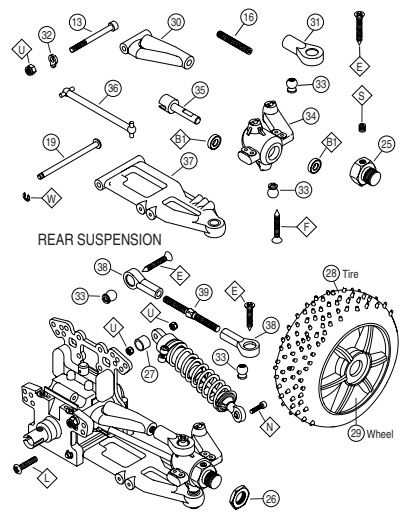

DURATRAX

Axis

Hardware			
	3x10mm S/T Screw		3mm Locknut
	3x15mm S/T Screw		4mm Locknut
	4x12mm S/T Screw		2.5mm E-Clip
	4x15mm S/T Screw		3mm E-Clip
	4x22mm FH S/T Screw		5mm E-Clip
	4x25mm FH S/T Screw		3mm Washer
	4x33mm FH S/T Screw		2x7mm FH Screw
	4x16mm FH S/T Screw		5x10mm Ball Bearing
	4x18mm FH S/T Screw		6x12mm Ball Bearing
	4x6mm FH Screw		8x16mm Ball Bearing
	3x4mm Screw		
	4x22mm Screw		
	3x5mm Cap Screw		
	3x12mm Cap Screw		
	3x20mm Cap Screw		
	3x3mm Set Screw		
	3x4mm Set Screw		
	4x5mm Set Screw		
	5x5mm Set Screw