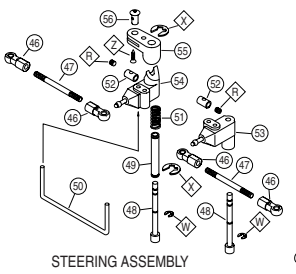

DURATRAX

Axis

Hardware			
	3x10mm S/T Screw		3mm Locknut
	3x15mm S/T Screw		4mm Locknut
	4x12mm S/T Screw		2.5mm E-Clip
	4x15mm S/T Screw		3mm E-Clip
	4x22mm FH S/T Screw		5mm E-Clip
	4x25mm FH S/T Screw		3mm Washer
	4x33mm FH S/T Screw		2x7mm FH Screw
	4x16mm FH S/T Screw		5x10mm Ball Bearing
	4x18mm FH S/T Screw		6x12mm Ball Bearing
	4x6mm FH Screw		8x16mm Ball Bearing
	3x4mm Screw		
	4x22mm Screw		
	3x5mm Cap Screw		
	3x12mm Cap Screw		
	3x20mm Cap Screw		
	3x3mm Set Screw		
	3x4mm Set Screw		
	4x5mm Set Screw		
	5x5mm Set Screw