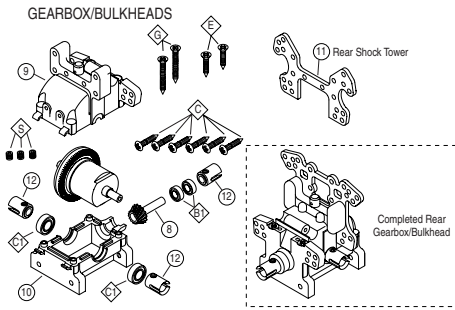

DURATRAX

Axis

Hardware			
	3x10mm S/T Screw		3mm Locknut
	3x15mm S/T Screw		4mm Locknut
	4x12mm S/T Screw		2.5mm E-Clip
	4x15mm S/T Screw		3mm E-Clip
	4x22mm FH S/T Screw		5mm E-Clip
	4x25mm FH S/T Screw		3mm Washer
	4x33mm FH S/T Screw		2x7mm FH Screw
	4x16mm FH S/T Screw		5x10mm Ball Bearing
	4x18mm FH S/T Screw		6x12mm Ball Bearing
	4x6mm FH Screw		8x16mm Ball Bearing
	3x4mm Screw		
	4x22mm Screw		
	3x5mm Cap Screw		
	3x12mm Cap Screw		
	3x20mm Cap Screw		
	3x3mm Set Screw		
	3x4mm Set Screw		
	4x5mm Set Screw		
	5x5mm Set Screw