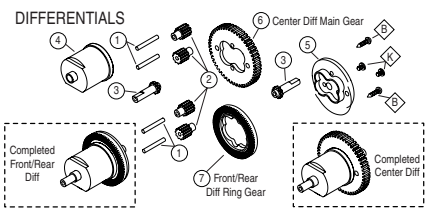

DURATRAX

Axis

Hardware			
	3x10mm S/T Screw		3mm Locknut
	3x15mm S/T Screw		4mm Locknut
	4x12mm S/T Screw		2.5mm E-Clip
	4x15mm S/T Screw		3mm E-Clip
	4x22mm FH S/T Screw		5mm E-Clip
	4x25mm FH S/T Screw		3mm Washer
	4x33mm FH S/T Screw		2x7mm FH Screw
	4x16mm FH S/T Screw		5x10mm Ball Bearing
	4x18mm FH S/T Screw		6x12mm Ball Bearing
	4x6mm FH Screw		8x16mm Ball Bearing
	3x4mm Screw		
	4x22mm Screw		
	3x5mm Cap Screw		
	3x12mm Cap Screw		
	3x20mm Cap Screw		
	3x3mm Set Screw		
	3x4mm Set Screw		
	4x5mm Set Screw		
	5x5mm Set Screw