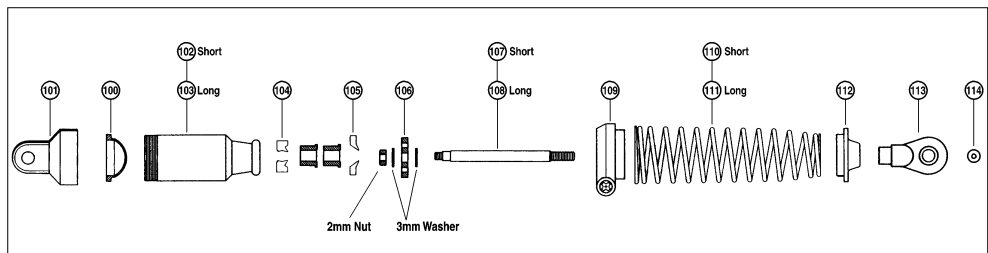

Stock #	Description	Stock #	Description
DTXG0355	Front Bearing	9	x1pc
DTXG0365	Rear Bearing	8	x1pc
DTXG0405	Carburetor Dust Cover	35	x1pc
DTXG0410	Carburetor Body	30	x1pc
DTXG0445	Carburetor Complete		x1pc
DTXG0460	Carburetor Retainer with Nut	29	x1pc
DTXG0467	Carburetor O-Ring	43	x1pc
DTXG0475	Connecting Rod	5	x1pc
DTXG0495	Cover Plate Recoil	15	x1pc
DTXG0495*	Cover Plate Standard		Not Shown
DTXG0505	Cover Plate Gasket	26	x1pc
DTXG0511	Cover Plate Screws	28	x4pcs
DTXG0525	Crankcase	7	x1pc
DTXG0531	Crankshaft for Recoil	6	x1pc
DTXG0533*	Crankshaft Standard		Not Shown
DTXG0552	Cylinder/Piston Assembly	3,4	x1pc
DTXG0557	Fuel Inlet Nozzle	33	x1pc
DTXG0565	Drive Washer	12	x1pc
DTXG0566	Drive Washer Collet	13	x1pc
DTXG0570	Head Button	2	x1pc
DTXG0585	Heatsink Head Black	1	x1pc
DTXG0595	Heatsink Head Gasket	25	x1pc
DTXG0601	Head Screws	27	x4pcs
DTXG0606	Idle Needle	37	x1pc
DTXG0607	O-Ring for Idle Needle	42	x2pcs
DTXG0617	Needle Socket	32	x1pc
DTXG0625	Needle Valve	31	x1pc
DTXG0630	Needle O-Ring	41	x1pc
DTXG0635	One Way Bearing	16,17	x1pc
DTXG0645	Piston Pin	10	x1pc
DTXG0650	Piston Pin Retainer	11	x2pcs
DTXG0755	Recoil Starter Set	18,19,20,21,22,23,24	x1pc
DTXG0758	Slide Valve	34	x1pc
DTXG0770	Start Shaft	14	x1pc
DTXG0775	Start Shaft Pin	45	x1pc
DTXG0780	Start Shaft Spring	44	x1pc
DTXG0805	Throttle Arm	36	x1pc
DTXG0815	Throttle Stop Screw	38,39,40	x1pc

*Optional