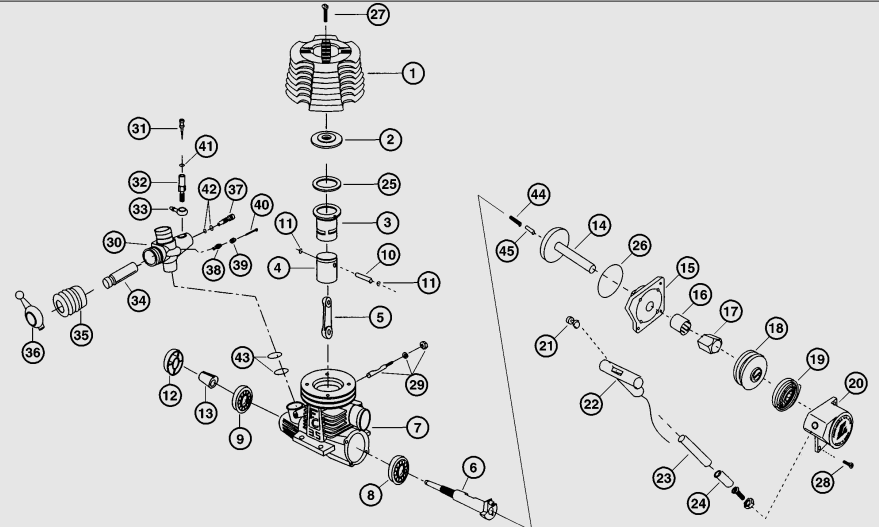

Optional Parts

DTXC6350	Body Unpainted
DTXC7170	Clutch Spring Racing (3)
DTXC8302	Steel Main Gear (51T)
DTXC9575	Stabilizer Bar Set
DTXC9730	Titanium Shock Shaft Front (2)
DTXC9731	Titanium Shock Shaft Rear (2)
DTXC9733	Torsen Differential Center/Rear
DTXC9734	Torsen Differential Front/Rear
DTXC9748	Turnbuckle 5 x 35mm (2)
DTXC9890	Wheel w/o Wheel Cap
DTXC9891	Wheel Cap Red (4)
DTXC9892	Wheel Cap Yellow (4)
DTXC9893	Wheel Cap Blue (4)
DTXC9894	Wheel Cap Green (4)
DTXC9895	Wheel Cap Black (4)

To order replacement parts or to send your model in for repairs covered under warranty, you should send your model to DuraTrax's authorized U.S. repair facility:

Hobby Services
1610 Interstate Drive
Champaign, Illinois 61822
Attn: Service Department
Phone: (217) 398-0007 9:00 A.M. - 5:00 P.M. Central Time M-F
E-Mail: hobbyservices@hobbico.com

ST indicates Stress-Tech™ part

TORQ .21 EXPLODED VIEW & PARTS LIST

Replacement Parts