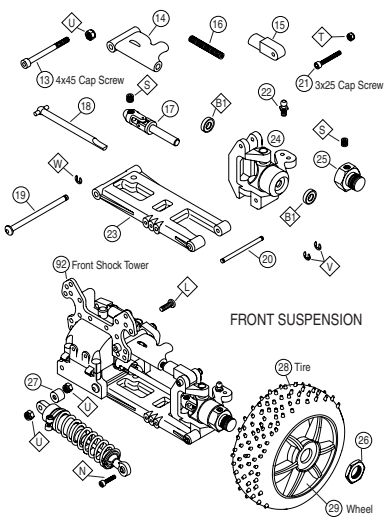

DURATRAX

Axis

Hardware			
	3x10mm S/T Screw		3mm Locknut
	3x15mm S/T Screw		4mm Locknut
	4x12mm S/T Screw		2.5mm E-Clip
	4x15mm S/T Screw		3mm E-Clip
	4x22mm FH S/T Screw		5mm E-Clip
	4x25mm FH S/T Screw		3mm Washer
	4x33mm FH S/T Screw		2x7mm FH Screw
	4x16mm FH S/T Screw		5x10mm Ball Bearing
	4x18mm FH S/T Screw		6x12mm Ball Bearing
	4x6mm FH Screw		8x16mm Ball Bearing
	3x4mm Screw		
	4x22mm Screw		
	3x5mm Cap Screw		
	3x12mm Cap Screw		
	3x20mm Cap Screw		
	3x3mm Set Screw		
	3x4mm Set Screw		
	4x5mm Set Screw		
	5x5mm Set Screw