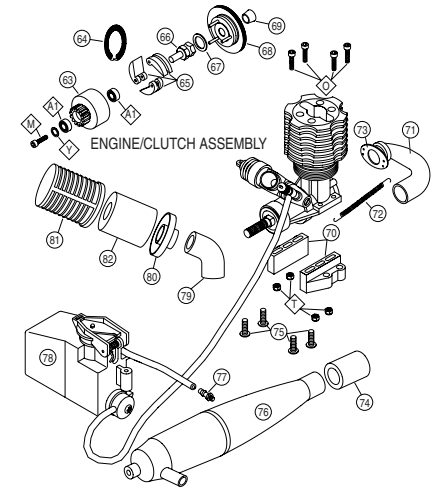

DURATRAX

Axis

Hardware			
	3x10mm S/T Screw		3mm Locknut
	3x15mm S/T Screw		4mm Locknut
	4x12mm S/T Screw		2.5mm E-Clip
	4x15mm S/T Screw		3mm E-Clip
	4x22mm FH S/T Screw		5mm E-Clip
	4x25mm FH S/T Screw		3mm Washer
	4x33mm FH S/T Screw		2x7mm FH Screw
	4x16mm FH S/T Screw		5x10mm Ball Bearing
	4x18mm FH S/T Screw		6x12mm Ball Bearing
	4x6mm FH Screw		8x16mm Ball Bearing
	3x4mm Screw		
	4x22mm Screw		
	3x5mm Cap Screw		
	3x12mm Cap Screw		
	3x20mm Cap Screw		
	3x3mm Set Screw		
	3x4mm Set Screw		
	4x5mm Set Screw		
	5x5mm Set Screw