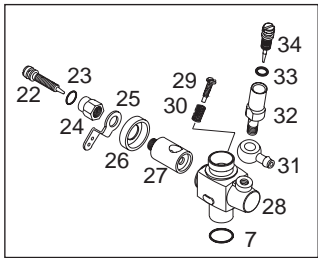

NITRO EVADER ST

DuraTrax .18

Stock #	Description	Includes
DTXG0353	Bearing Front	12 x1pc
DTXG0363	Bearing Rear	10 x1pc
DTXG0381	Carb Barrel (Rotor)	27 x1pc
DTXG0403	Carb Dust Cover	26 x1pc
DTXG0409	Carb Body	28 x1pc
DTXG0430	Carb Gasket (O-Ring)	7 x1pc
DTXG0443	Carb Complete	35 x1pc
DTXG0455	Carb Retainer Screws	36 x2pcs
DTXG0473	Connecting Rod	6 x1pc
DTXG0498	Coverplate w/Gasket	8,16 x1pc
DTXG0503	Coverplate Gasket	8 x1pc
DTXG0513	Coverplate Screws	17 x4pcs
DTXG0524	Crankcase	11 x1pc
DTXG0536	Crankshaft	9 x1pc
DTXG0537	One-Way Bearing	37 x1pc
DTXG0549	Cylinder/Piston Set	3,4 x1pc
DTXG0558	Fuel Inlet	31 x1pc

Stock #	Description	Includes
DTXG0563	Drive Washer	13 x1pc
DTXG0584	Heatsink Head w/Gasket	1,2 x1pc
DTXG0593	Head Gasket	2 x1pc
DTXG0599	Head Screws (4)	20 x4pcs
DTXG0597	Idle Needle w/O-Ring	22,23 x1pc
DTXG0608	Idle Needle O-Ring	23 x1pc
DTXG0616	Needle Socket	32 x1pc
DTXG0623	Needle Valve w/O-Ring	33,34 x1pc
DTXG0624	Needle Valve Assembly	31,32,33,34 x1pc
DTXG0631	Needle Valve O-Ring	33 x1pc
DTXG0643	Piston Pin	5 x1pc
DTXG0753	Recoil Starter Assembly	18 x1pc
DTXG0763	Start Shaft	15 x1pc
DTXG0804	Throttle Arm	25 x1pc
DTXG0808	Throttle Arm Nut	24 x1pc
DTXG0813	Throttle Stop Screw Assy	29,30 x1pc
DTXG3001	Silver Sport Glow Plug	14,21 x1pc