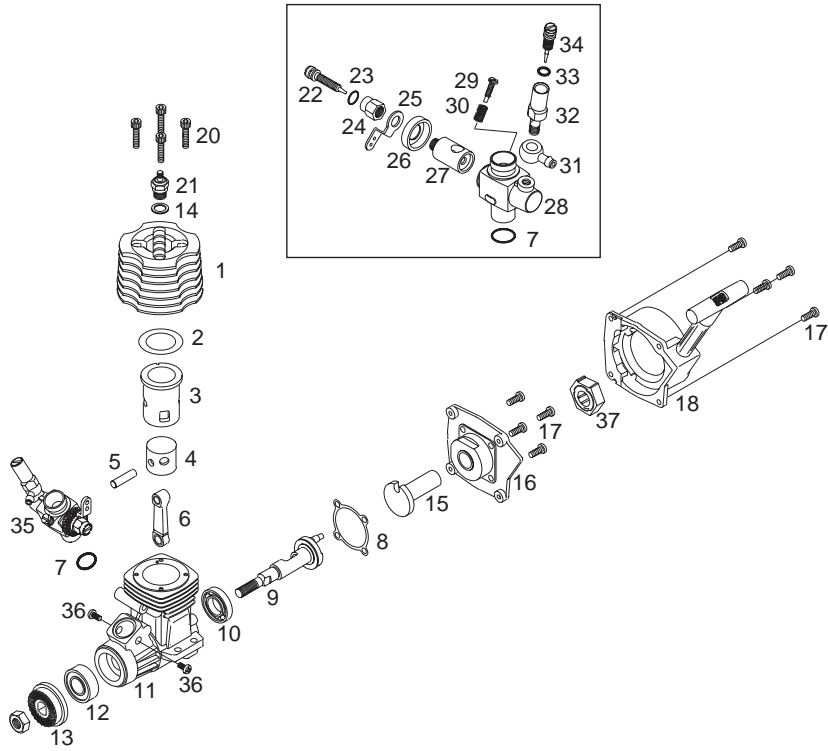

NITRO EVADER ST

DuraTrax .18

Stock #	Description	Includes
DTXG0353	Bearing Front	12 x1pc
DTXG0363	Bearing Rear	10 x1pc
DTXG0381	Carb Barrel (Rotor)	27 x1pc
DTXG0403	Carb Dust Cover	26 x1pc
DTXG0409	Carb Body	28 x1pc
DTXG0430	Carb Gasket (O-Ring)	7 x1pc
DTXG0443	Carb Complete	35 x1pc
DTXG0455	Carb Retainer Screws	36 x2pcs
DTXG0473	Connecting Rod	6 x1pc
DTXG0498	Coverplate w/Gasket	8,16 x1pc
DTXG0503	Coverplate Gasket	8 x1pc
DTXG0513	Coverplate Screws	17 x4pcs
DTXG0524	Crankcase	11 x1pc
DTXG0536	Crankshaft	9 x1pc
DTXG0537	One-Way Bearing	37 x1pc
DTXG0549	Cylinder/Piston Set	3,4 x1pc
DTXG0558	Fuel Inlet	31 x1pc

Stock #	Description	Includes
DTXG0563	Drive Washer	13 x1pc
DTXG0584	Heatsink Head w/Gasket	1,2 x1pc
DTXG0593	Head Gasket	2 x1pc
DTXG0599	Head Screws (4)	20 x4pcs
DTXG0597	Idle Needle w/O-Ring	22,23 x1pc
DTXG0608	Idle Needle O-Ring	23 x1pc
DTXG0616	Needle Socket	32 x1pc
DTXG0623	Needle Valve w/O-Ring	33,34 x1pc
DTXG0624	Needle Valve Assembly	31,32,33,34 x1pc
DTXG0631	Needle Valve O-Ring	33 x1pc
DTXG0643	Piston Pin	5 x1pc
DTXG0753	Recoil Starter Assembly	18 x1pc
DTXG0763	Start Shaft	15 x1pc
DTXG0804	Throttle Arm	25 x1pc
DTXG0808	Throttle Arm Nut	24 x1pc
DTXG0813	Throttle Stop Screw Assy	29,30 x1pc
DTXG3001	Silver Sport Glow Plug	14,21 x1pc