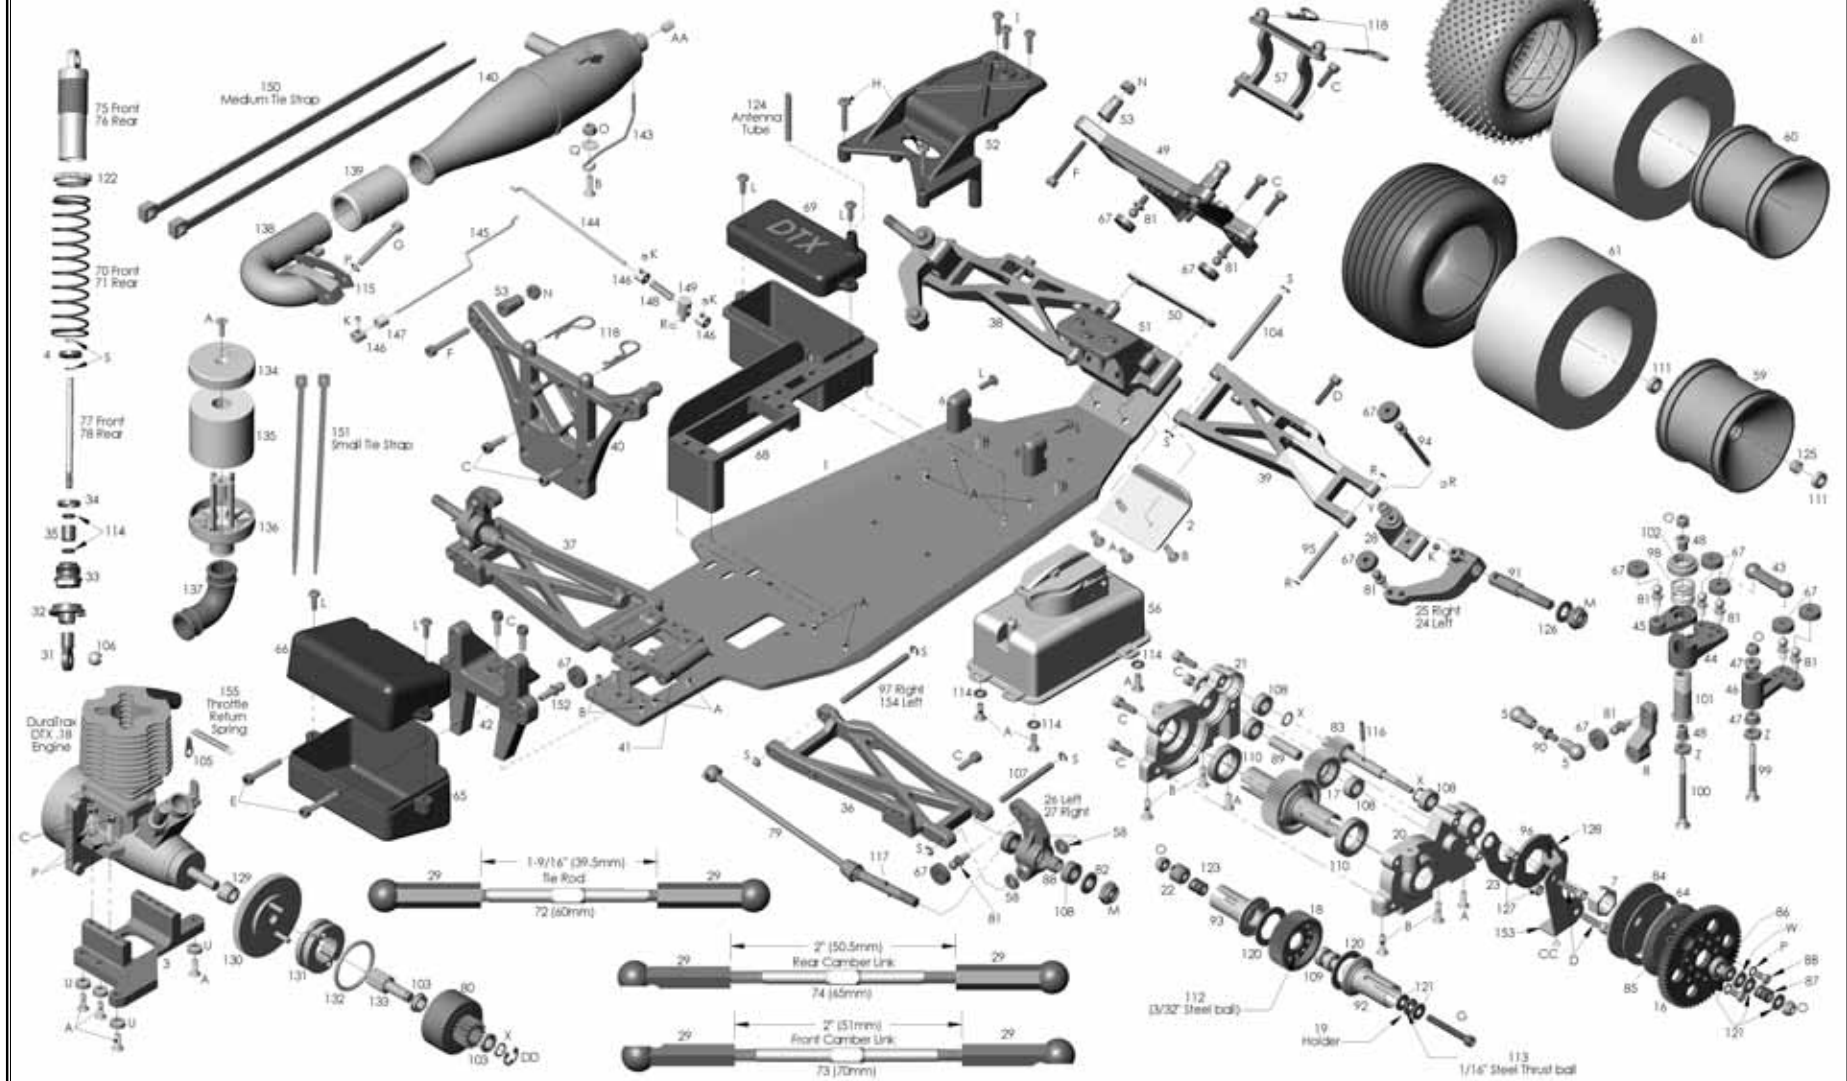

NITRO EVADER ST

DuraTrax .18

Stock #	Description	Includes
DTXG0353	Bearing Front	12 x1pc
DTXG0363	Bearing Rear	10 x1pc
DTXG0381	Carb Barrel (Rotor)	27 x1pc
DTXG0403	Carb Dust Cover	26 x1pc
DTXG0409	Carb Body	28 x1pc
DTXG0430	Carb Gasket (O-Ring)	7 x1pc
DTXG0443	Carb Complete	35 x1pc
DTXG0455	Carb Retainer Screws	36 x2pcs
DTXG0473	Connecting Rod	6 x1pc
DTXG0498	Coverplate w/Gasket	8,16 x1pc
DTXG0503	Coverplate Gasket	8 x1pc
DTXG0513	Coverplate Screws	17 x4pcs
DTXG0524	Crankcase	11 x1pc
DTXG0536	Crankshaft	9 x1pc
DTXG0537	One-Way Bearing	37 x1pc
DTXG0549	Cylinder/Piston Set	3,4 x1pc
DTXG0558	Fuel Inlet	31 x1pc

Stock #	Description	Includes
DTXG0563	Drive Washer	13 x1pc
DTXG0584	Heatsink Head w/Gasket	1,2 x1pc
DTXG0593	Head Gasket	2 x1pc
DTXG0599	Head Screws (4)	20 x4pcs
DTXG0597	Idle Needle w/O-Ring	22,23 x1pc
DTXG0608	Idle Needle O-Ring	23 x1pc
DTXG0616	Needle Socket	32 x1pc
DTXG0623	Needle Valve w/O-Ring	33,34 x1pc
DTXG0624	Needle Valve Assembly	31,32,33,34 x1pc
DTXG0631	Needle Valve O-Ring	33 x1pc
DTXG0643	Piston Pin	5 x1pc
DTXG0753	Recoil Starter Assembly	18 x1pc
DTXG0763	Start Shaft	15 x1pc
DTXG0804	Throttle Arm	25 x1pc
DTXG0808	Throttle Arm Nut	24 x1pc
DTXG0813	Throttle Stop Screw Assy	29,30 x1pc
DTXG3001	Silver Sport Glow Plug	14,21 x1pc

Hardware Chart

This parts list shows the key number, part description and parts bag stock number for ordering. If there are multiple stock numbers listed, that particular part is available in several places. Refer to the replacement parts bag list for the contents of each parts bag.