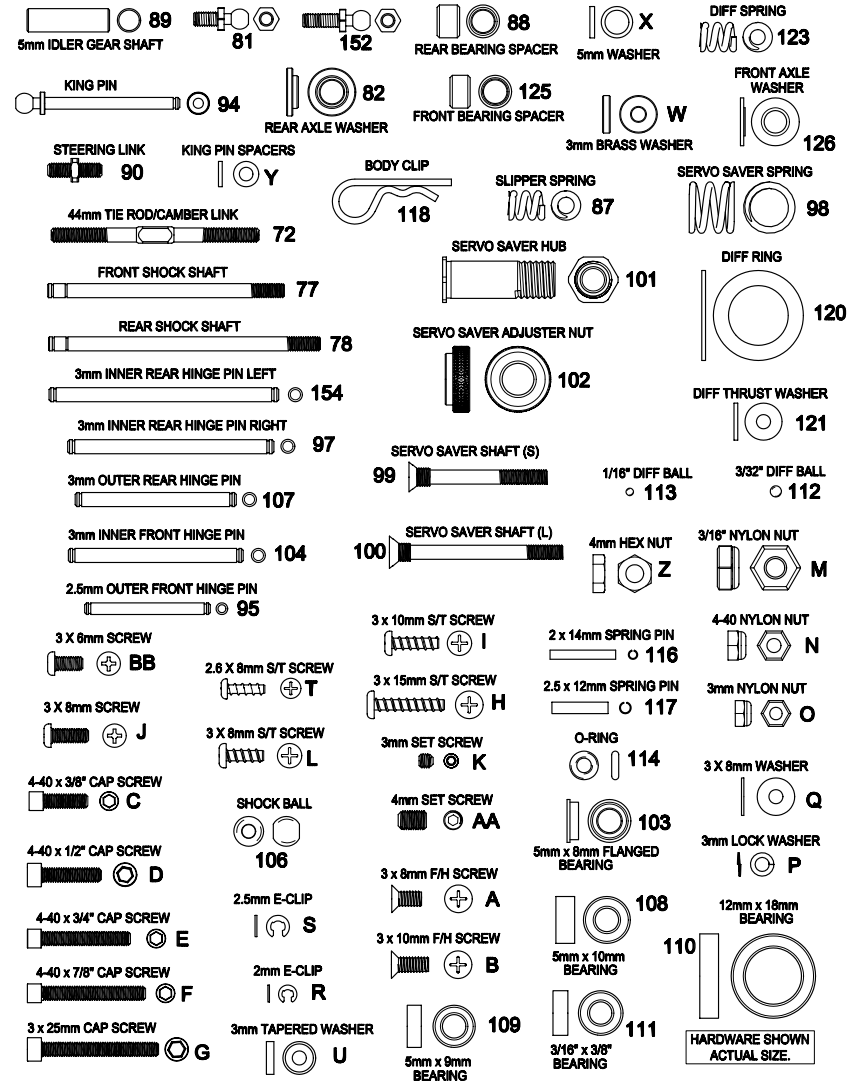

NITRO EVADER ST

DuraTrax .18

Stock #	Description	Includes
DTXG0353	Bearing Front	12 x1pc
DTXG0363	Bearing Rear	10 x1pc
DTXG0381	Carb Barrel (Rotor)	27 x1pc
DTXG0403	Carb Dust Cover	26 x1pc
DTXG0409	Carb Body	28 x1pc
DTXG0430	Carb Gasket (O-Ring)	7 x1pc
DTXG0443	Carb Complete	35 x1pc
DTXG0455	Carb Retainer Screws	36 x2pcs
DTXG0473	Connecting Rod	6 x1pc
DTXG0498	Coverplate w/Gasket	8,16 x1pc
DTXG0503	Coverplate Gasket	8 x1pc
DTXG0513	Coverplate Screws	17 x4pcs
DTXG0524	Crankcase	11 x1pc
DTXG0536	Crankshaft	9 x1pc
DTXG0537	One-Way Bearing	37 x1pc
DTXG0549	Cylinder/Piston Set	3,4 x1pc
DTXG0558	Fuel Inlet	31 x1pc

Stock #	Description	Includes
DTXG0563	Drive Washer	13 x1pc
DTXG0584	Heatsink Head w/Gasket	1,2 x1pc
DTXG0593	Head Gasket	2 x1pc
DTXG0599	Head Screws (4)	20 x4pcs
DTXG0597	Idle Needle w/O-Ring	22,23 x1pc
DTXG0608	Idle Needle O-Ring	23 x1pc
DTXG0616	Needle Socket	32 x1pc
DTXG0623	Needle Valve w/O-Ring	33,34 x1pc
DTXG0624	Needle Valve Assembly	31,32,33,34 x1pc
DTXG0631	Needle Valve O-Ring	33 x1pc
DTXG0643	Piston Pin	5 x1pc
DTXG0753	Recoil Starter Assembly	18 x1pc
DTXG0763	Start Shaft	15 x1pc
DTXG0804	Throttle Arm	25 x1pc
DTXG0808	Throttle Arm Nut	24 x1pc
DTXG0813	Throttle Stop Screw Assy	29,30 x1pc
DTXG3001	Silver Sport Glow Plug	14,21 x1pc

Hardware Chart

This parts list shows the key number, part description and parts bag stock number for ordering. If there are multiple stock numbers listed, that particular part is available in several places. Refer to the replacement parts bag list for the contents of each parts bag.