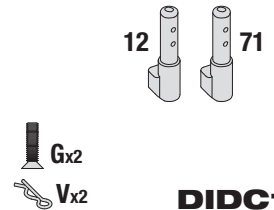

BATTERY POST SET