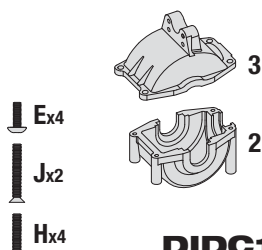

DB4.18™ BL

REPLACEMENT PARTS

BODY CLIP

DIDC1000

3MM NYLON INSERT LOCK NUT

DIDC1001

DIFF BEVEL GEAR SET

DIDC1002

DIFF RING & PINION GEAR SET

DIDC1003

DIFFERENTIAL CASE

DIDC1004

45T SPUR GEAR

DIDC1005

GEARBOX SET

DIDC1006