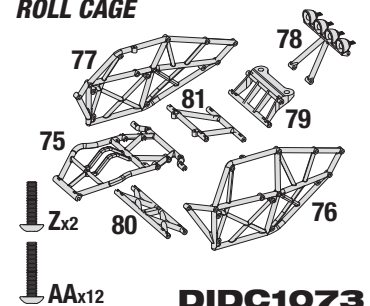

DIDC1062

BATTERY POST SET

DIDC1063

ANTENNA TUBE & CAP

DIDC1064

SHOCK SHAFT SET

DIDC1066

6x10MM BALL BEARING

DIDC1070

8x12MM BALL BEARING

DIDC1071

SPARE WHEEL MOUNT

DIDC1072

ROLL CAGE

DIDC1073

BODY GUARD SET