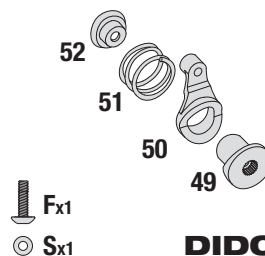

SERVO SAVER SET