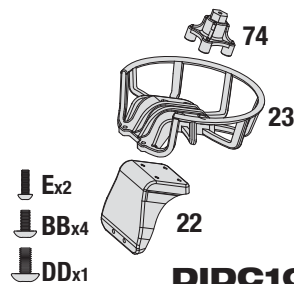

SPARE WHEEL MOUNT