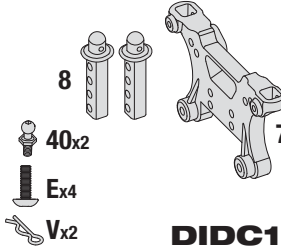

DB4.18™ BL

REPLACEMENT PARTS

BODY CLIP

DIDC1000

3MM NYLON INSERT LOCK NUT

DIDC1001

DIFF BEVEL GEAR SET

DIDC1002

HINGE PIN HOLDER SET

BATTERY HOLD-DOWN

SPUR GEAR COVER

CHASSIS

UPPER SHOCK MOUNT SET

MOTOR MOUNT

6-CELL 1300MAH BATTERY

BALL STUD SET

2x36.5MM HINGE PIN SET

2x22MM HINGE PIN SET

DIDC1036

2x16MM DIFF PIN SET

DIDC1037

**LONG SHOCK SPRINGS
(HEAVY/ORANGE)**

DIDC1040

LINKAGE SET

DIDC1042

SHOCK TOWER

DIDC1054

ASSEMBLED WHEEL & TIRE SET

DIDC1056

ASSEMBLED DIFFERENTIAL

DIDC1061

DRIVE SHAFT SPACER SET