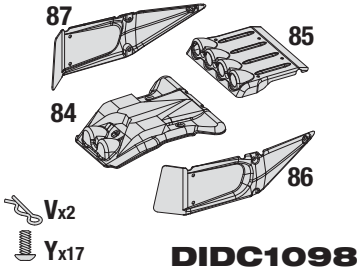

DIDC1074

FRONT BUMPER SET

DIDC1075

LED LIGHT SET

DIDC1076

COCKPIT & HELMET SET

DIDC1078

BODY SET (BLUE/WHITE)