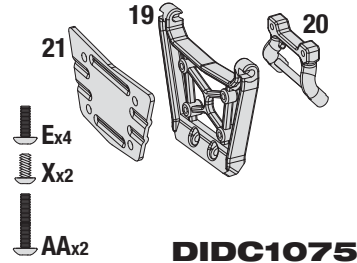

FRONT BUMPER SET

DIDC1075