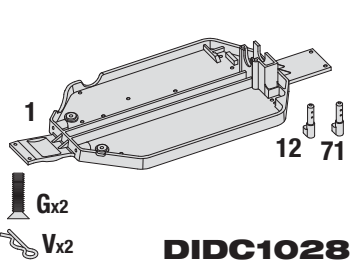

HINGE PIN HOLDER SET

BATTERY HOLD-DOWN

SPUR GEAR COVER

CHASSIS

UPPER SHOCK MOUNT SET

MOTOR MOUNT

6-CELL 1300MAH BATTERY

BALL STUD SET

2x36.5MM HINGE PIN SET

2x22MM HINGE PIN SET

DIDC1036

2x16MM DIFF PIN SET

DIDC1037

**LONG SHOCK SPRINGS
(HEAVY/ORANGE)**

DIDC1040

LINKAGE SET