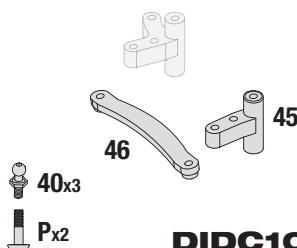

DB4.18™ BL

REPLACEMENT PARTS

BODY CLIP

DIDC1000

3MM NYLON INSERT LOCK NUT

DIDC1001

DIFF BEVEL GEAR SET

DIDC1002

CENTER DRIVE SHAFT

DIDC1007

AXLE SET

DIDC1008

DOGBONE SET

DIDC1009

STEERING BELLCRANK SET

DIDC1010

SERVO SAVER SET

DIDC1011

FRONT HUB CARRIER SET

STEERING KNUCKLE SET

REAR HUB SET

ASSEMBLED LONG SHOCK SET

SUSPENSION ARM SET

UPPER CHASSIS BRACE

2x36.5MM HINGE PIN SET

2x22MM HINGE PIN SET

DIDC1036

2x16MM DIFF PIN SET

DIDC1037

**LONG SHOCK SPRINGS
(HEAVY/ORANGE)**

DIDC1040

LINKAGE SET