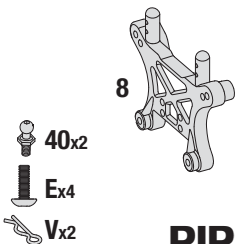

REAR SHOCK MOUNT

DIDC1049