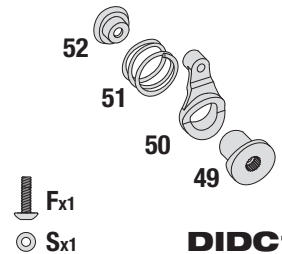

MT4.18™

REPLACEMENT PARTS

BODY CLIP

DIDC1000

3MM NYLON INSERT LOCK NUT

DIDC1001

DIFF BEVEL GEAR SET

DIDC1002

CENTER DRIVE SHAFT

DIDC1007

AXLE SET

DIDC1008

DOGBONE SET

DIDC1009

STEERING BELLCRANK SET

DIDC1010

SERVO SAVER SET

DIDC1011

FRONT HUB CARRIER SET

STEERING KNUCKLE SET

REAR HUB SET

ASSEMBLED LONG SHOCK SET

SUSPENSION ARM SET

UPPER CHASSIS BRACE

BALL STUD SET

2x36.5MM HINGE PIN SET

DIDC1035

2x22MM HINGE PIN SET

DIDC1036

2x16MM DIFF PIN SET

DIDC1037

**LONG SHOCK SPRINGS
(MEDIUM SOFT/YELLOW)**