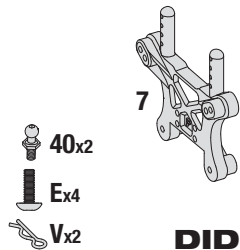

FRONT SHOCK TOWER

DIDC1048